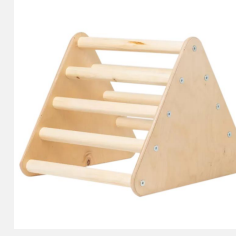

Material: Polyester fiber
Size: 40*60 cm; 50*80 cm;
60*90 cm; 80*100 cm

Kids indoor climber

Main material: Plywood
 Triangle Size: 65*73*65 cm
 Arch Size: 73*52*37cm
 Slide Size:31*100cm
 Weight: 16.50 kg

Main material: Plywood
 Size: 58*51*49 cm
 Weight:7.30 kg

Main material: Plywood
 Size: 58*51*49 cm
 Weight:3.50 kg

Main material: Plywood
 Size: 80*53.5*32 cm
 Weight:6.00 kg

Main material: Plywood
 Size: 72*69*120cm
 Weight:13.00 kg