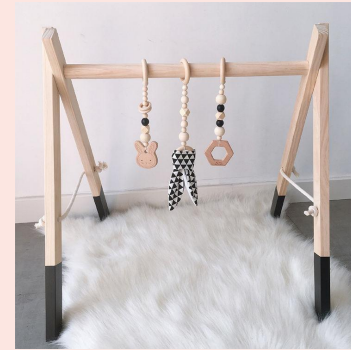

Baby Play Gym

Material: Pine wood
Size: 58*60*40 cm
Weight: 2.00 kg