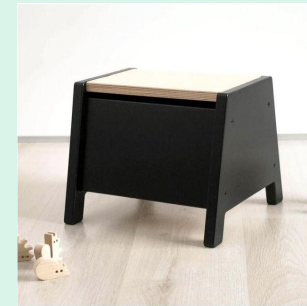

Material: Wood
 Size: 60*46*44 cm
 Weight: 4.30 kg

Material: Wood
 Size: 60*46*44 cm
 Weight: 4.30 kg

Material: Plywood & Oak
 Chair Size: 30*30*30 cm
 Table Size: 60*60*60 cm
 Weight: 12.5 kg

Material: Plywood
 Chair Size: 30*30*30 cm
 Table Size: 60*60*50.8 cm
 Weight: 8.5 kg

Material: Wood
 Chair Size: 40*33*64 cm
 Table Size: 76*61*58 cm
 Weight: 8.2 kg

Kids wood stool

Material: Plywood
Size:30*35*27cm
Weight:2.00 kg

Material: Plywood
Size:29*24*17 cm
Weight:2.25 kg

Material:Pinewood
Size:40*28*24 cm
Weight:2.20 kg

Material: Plywood
Size:35*35*35 cm
Weight:2.00 kg

Material: Plywood
Size:23*29.5*23cm
Weight:2.00 kg

Material: Plywood
Size: 30*31*27 cm
Weight:2.30 kg

Material: Plywood
Size: 35*32.5*35 cm
Weight: 2.00 kg