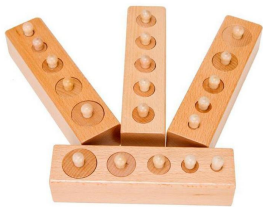

Baby Play Gym

Material: Pine wood
Size: 58*60*40 cm
Weight: 2.00 kg

Material: Wood
Size: 58*60*40 cm
Weight: 1.8 kg

Material: Beech wood
Size: 63*57*30cm
Weight: 1.65 kg

Material: Pine wood
Size: 58*60*40 cm
Weight: 1.60 kg

Kids Toys

Material: Beech wood
 Size: 15*4*3.5 cm
 Weight: 0.8kg

Material: Beech Wood
 Size: 28*10 cm
 Weight: 1.00 kg

Material: Wood
 Size: 16*22*1.5 cm
 Weight: 2.00 kg

Material: Beech Wood
 Size: 20*16*4 cm
 Weight: 0.50kg