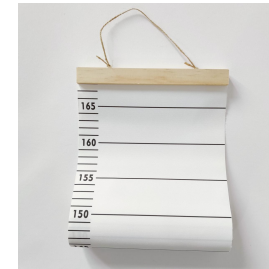

Weight: 190g

Kids wall decor

Kids Growth Chart

Size: 22*19*0.5cm
 Material: Plywood
 Weight: 480g
 Range: 60-160 cm;80-180cm

Packing Size:30*142cm
 Material: Canvas
 Weight: 180g

Size: 90*19*0.3 cm
 Material: Plywood
 Weight: 235 g
 Range: 70-140 cm

Size: 20*195 cm
 Material: Canvas
 Weight: 200 g
 Range: 50-200 cm

Size: 20*200 cm
 Material: Pine; Canvas
 Weight: 200 g

Size: 90*18.5*1.2 cm
 Material: Plywood
 Weight: 900 g
 Range: 57-140 cm

Size: 20*120 cm
 Material: Canvas
 Weight: 150 g
 Range: 50-170 cm

Size: 20*80*0.5 cm
 Material: Plywood
 Weight: 420 g

Size: 90*18.5*1.2 cm
 Material: Plywood
 Weight: 900 g
 Range: 57-140 cm

Packing Size:42*15.5*3cm
 Material: PlyWood
 Weight: 340 g
 Range: 60-210 cm; 40-180 cm