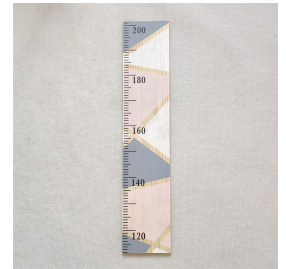

Size: 90*18.5*1.2 cm
Material: Plywood
Weight: 900 g
Range: 57-140 cm