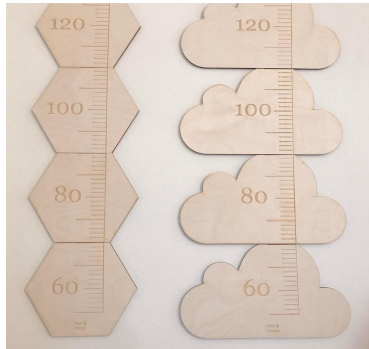

Size: 20*45 cm

Weight: 106 g

Material: Felt

Size: 34*36 cm

Weight: 100 g

Material: Felt

Size: 28*50 cm

Weight: 30g

Material: Felt

Size: 25*15cm

Weight: 72 g

Material: Raffia

Size: 50*60 cm

Weight: 150g

Material: Pine wood

Size: 22*12*2.5cm

Weight: 190g

Kids wall decor

Kids Growth Chart

Size: 22*19*0.5cm
 Material: Plywood
 Weight: 480g
 Range: 60-160 cm;80-180cm

Packing Size:30*142cm
 Material: Canvas
 Weight: 180g

Size: 90*19*0.3 cm
 Material: Plywood
 Weight: 235 g
 Range: 70-140 cm