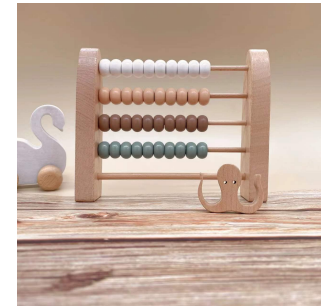

Kids Toys

Material: Beech wood
 Size: 15*4*3.5 cm
 Weight: 0.8kg

Material: Beech Wood
 Size: 28*10 cm
 Weight: 1.00 kg

Material: Wood
 Size: 16*22*1.5 cm
 Weight: 2.00 kg

Material: Beech Wood
 Size: 20*16*4 cm
 Weight: 0.50kg