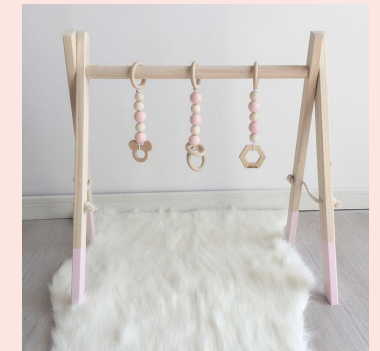

Baby Play Gym

Material: Pine wood
Size: 58*60*40 cm
Weight: 2.00 kg

Material: Wood
Size: 58*60*40 cm
Weight: 1.8 kg

Material: Beech wood
Size: 63*57*30cm
Weight: 1.65 kg

Material: Pine wood
Size: 58*60*40 cm
Weight: 1.60 kg