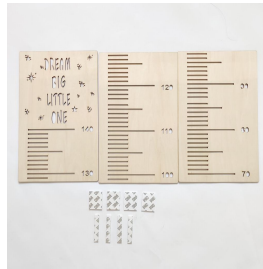

Material: Felt

Size: 25*15cm

Weight: 72 g

Material: Raffia

Size: 50*60 cm

Weight: 150g

Material: Pine wood

Size: 22*12*2.5cm

Weight: 190g

Kids wall decor

Kids Growth Chart

Size: 22*19*0.5cm
 Material: Plywood
 Weight: 480g
 Range: 60-160 cm;80-180cm

Packing Size:30*142cm
 Material: Canvas
 Weight: 180g

Size: 90*19*0.3 cm
 Material: Plywood
 Weight: 235 g
 Range: 70-140 cm

Size: 20*195 cm
 Material: Canvas
 Weight: 200 g
 Range: 50-200 cm

Size: 20*200 cm
 Material: Pine; Canvas
 Weight: 200 g

Size: 90*18.5*1.2 cm
 Material: Plywood
 Weight: 900 g
 Range: 57-140 cm

Size: 20*120 cm
 Material: Canvas
 Weight: 150 g
 Range: 50-170 cm