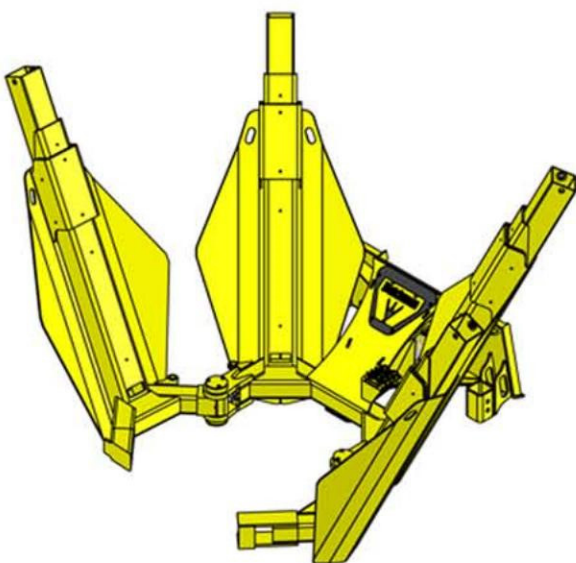

420i - 4 BLADE 25 DEGREE INSIDE FRAME

Basic Machine:

Maximum Rootball Diameter	A	45.1"	(115 cm)
Root Ball Depth	B	30.9"	(78 cm)
Working Height	C	56.6"	(144 cm)
Working Width (Closed)	D	76.7"	(195 cm)
Working Width (Open)	E	111"	(282 cm)
Open Gate Clearance	F	21.6"	(55 cm)
Inner Diameter (Max Trunk Size)	G	27.4"	(70 cm)
Lower Rootball Diameter	H	13.5"	(34 cm)
Closed Width	I	67.2"	(171 cm)
Overall Length	J	73.8"	(187 cm)
Machine Weight	M	2100 lbs	(953 kg)
Rootball Weight	W	1300 lbs	(590 kg)
Rootball Volume	V	13.2 ft³	(0.37 m³)
Rootball Diameter 2	A2	41.1"	(104 cm)
Rootball Diameter 3	A3	37"	(94 cm)
Rootball Diameter 4	A4	33"	(84 cm)
Rootball Diameter 5	A5	29"	(74 cm)
Rootball Depth 2	B2	27"	(68 cm)
Rootball Depth 3	B3	23"	(58 cm)
Rootball Depth 4	B4	19.1"	(48 cm)
Rootball Depth 5	B5	15.2"	(38 cm)
Rootball Height Spacing	S	3.9"	(10 cm)

All specifications are approximate.

Shandong Vista Machinery

Equipment Co.,Ltd

www.vista-te.com

Contacts:

86-15701619867

86-0531-68856363

sales@vista-te.com