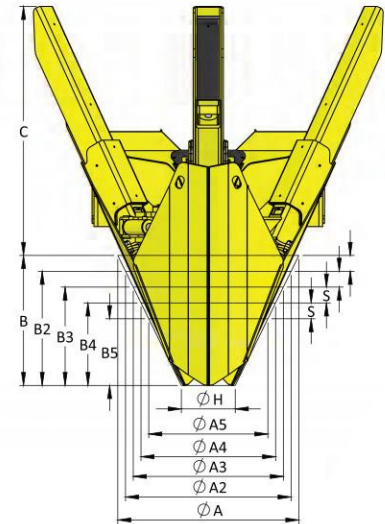

330i

3 BLADE 30 DEGREE INSIDE FRAME

Basic Machine

Maximum Rootball Diameter	A	36.4"	(92 cm)
Root Ball Depth	B	26.6"	(68 cm)
Working Height	C	48.9"	(124 cm)
Working Width (Closed)	D	106"	(269 cm)
Working Width (Open)	E	129.1"	(328 cm)
Open Gate Clearance	F	43.1"	(110 cm)
Inner Diameter (Max Trunk Size)	G	38.2"	(97 cm)
Lower Rootball Diameter	H	4.1"	(10 cm)
Closed Width	I	100.1"	(254 cm)
Overall Length	J	92.6"	(235 cm)
Machine Weight	M	1700 lbs	(771 kg)
Rootball Weight	W	6 ft³	(0.17 m³)
Rootball Volume	V	900 lbs	(408 kg)
Rootball Diameter 2	A2	32.5"	(83 cm)
Rootball Diameter 3	A3	28.7"	(73 cm)
Rootball Diameter 4	A4	24.9"	(63 cm)
Rootball Diameter 5	A5	21.1"	(53 cm)
Rootball Depth 2	B2	23.4"	(60 cm)
Rootball Depth 3	B3	20.3"	(52 cm)
Rootball Depth 4	B4	17.1"	(44 cm)
Rootball Depth 5	B5	14"	(36 cm)
Rootball Height Spacing	S	3.1"	(8 cm)

All specifications are approximate

Shandong Vista Machinery

Equipment Co.,Ltd

www.vista-te.com

Contacts:

86-15701619867

86-0531-68856363

sales@vista-te.com