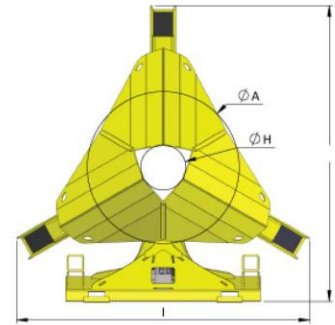

Shandong Vista Machinery

Equipment Co.,Ltd

www.vista-te.com

Contacts:

86-15701619867

86-0531-68856363

sales@vista-te.com