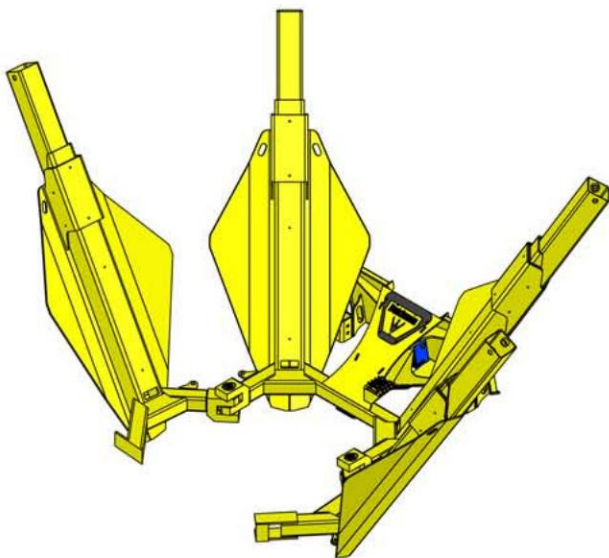

420i - 4 BLADE 30 DEGREE INSIDE FRAME

Basic Machine:

Maximum Rootball Diameter	A	45.4"	(115 cm)
Root Ball Depth	B	29.4"	(75 cm)
Working Height	C	54.4"	(138 cm)
Working Width (Closed)	D	84.9"	(216 cm)
Working Width (Open)	E	123.8"	(315 cm)
Open Gate Clearance	F	23"	(58 cm)
Inner Diameter (Max Trunk Size)	G	28.8	(73 cm)
Lower Rootball Diameter	H	8.1"	(21 cm)
Closed Width	I	74.4"	(189 cm)
Overall Length	J	77.5"	(197 cm)
Machine Weight	M	2100 lbs	(953 kg)
Rootball Weight	W	1300 lbs	(590 kg)
Rootball Volume	V	11.1 ft³	(0.31 m³)
Rootball Diameter 2	A2	40.4"	(103 cm)
Rootball Diameter 3	A3	35.4"	(90 cm)
Rootball Diameter 4	A4	30.4"	(77 cm)
Rootball Diameter 5	A5	25.4"	(65 cm)
Rootball Depth 2	B2	25.5"	(65 cm)
Rootball Depth 3	B3	21.5"	(55 cm)
Rootball Depth 4	B4	17.6"	(45 cm)
Rootball Depth 5	B5	13.7"	(35 cm)
Rootball Height Spacing	S	3.9"	(10 cm)

All specifications are approximate.

Shandong Vista Machinery

Equipment Co.,Ltd

www.vista-te.com

Contacts:

86-15701619867

86-0531-68856363

sales@vista-te.com