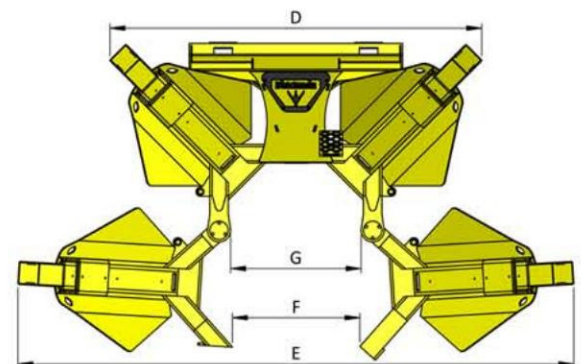

420i - 4 BLADE 25 DEGREE INSIDE FRAME

Basic Machine:

Maximum Rootball Diameter	A	45.1"	(115 cm)
Root Ball Depth	B	30.9"	(78 cm)
Working Height	C	56.6"	(144 cm)
Working Width (Closed)	D	76.7"	(195 cm)
Working Width (Open)	E	111"	(282 cm)
Open Gate Clearance	F	21.6"	(55 cm)
Inner Diameter (Max Trunk Size)	G	27.4"	(70 cm)
Lower Rootball Diameter	H	13.5"	(34 cm)
Closed Width	I	67.2"	(171 cm)
Overall Length	J	73.8"	(187 cm)
Machine Weight	M	2100 lbs	(953 kg)
Rootball Weight	W	1300 lbs	(590 kg)
Rootball Volume	V	13.2 ft³	(0.37 m³)
Rootball Diameter 2	A2	41.1"	(104 cm)
Rootball Diameter 3	A3	37"	(94 cm)
Rootball Diameter 4	A4	33"	(84 cm)
Rootball Diameter 5	A5	29"	(74 cm)
Rootball Depth 2	B2	27"	(68 cm)
Rootball Depth 3	B3	23"	(58 cm)
Rootball Depth 4	B4	19.1"	(48 cm)
Rootball Depth 5	B5	15.2"	(38 cm)
Rootball Height Spacing	S	3.9"	(10 cm)

All specifications are approximate.

Shandong Vista Machinery

Equipment Co.,Ltd

www.vista-te.com

Contacts:

86-15701619867

86-0531-68856363

sales@vista-te.com