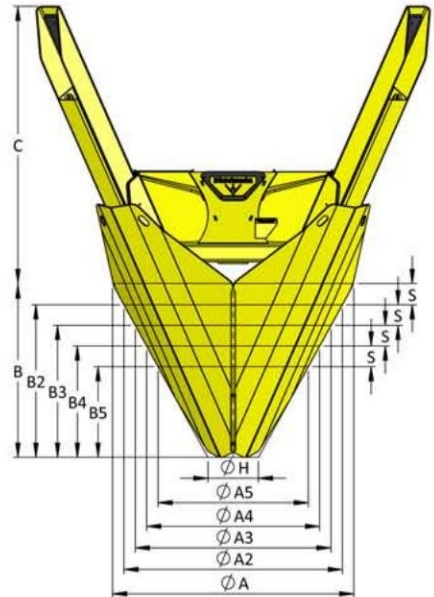

420i - 4 BLADE 30 DEGREE INSIDE FRAME

Basic Machine:

Maximum Rootball Diameter	A	45.4"	(115 cm)
Root Ball Depth	B	29.4"	(75 cm)
Working Height	C	54.4"	(138 cm)
Working Width (Closed)	D	84.9"	(216 cm)
Working Width (Open)	E	123.8"	(315 cm)
Open Gate Clearance	F	23"	(58 cm)
Inner Diameter (Max Trunk Size)	G	28.8	(73 cm)
Lower Rootball Diameter	H	8.1"	(21 cm)
Closed Width	I	74.4"	(189 cm)
Overall Length	J	77.5"	(197 cm)
Machine Weight	M	2100 lbs	(953 kg)
Rootball Weight	W	1300 lbs	(590 kg)
Rootball Volume	V	11.1 ft³	(0.31 m³)
Rootball Diameter 2	A2	40.4"	(103 cm)
Rootball Diameter 3	A3	35.4"	(90 cm)
Rootball Diameter 4	A4	30.4"	(77 cm)
Rootball Diameter 5	A5	25.4"	(65 cm)
Rootball Depth 2	B2	25.5"	(65 cm)
Rootball Depth 3	B3	21.5"	(55 cm)
Rootball Depth 4	B4	17.6"	(45 cm)
Rootball Depth 5	B5	13.7"	(35 cm)
Rootball Height Spacing	S	3.9"	(10 cm)

All specifications are approximate.

Shandong Vista Machinery

Equipment Co.,Ltd

www.vista-te.com

Contacts:

86-15701619867

86-0531-68856363

sales@vista-te.com