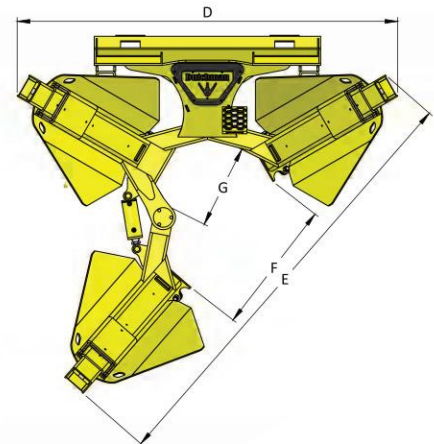

330i

3 BLADE 30 DEGREE INSIDE FRAME

Basic Machine

Maximum Rootball Diameter	A	36.4"	(92 cm)
Root Ball Depth	B	26.6"	(68 cm)
Working Height	C	48.9"	(124 cm)
Working Width (Closed)	D	106"	(269 cm)
Working Width (Open)	E	129.1"	(328 cm)
Open Gate Clearance	F	43.1"	(110 cm)
Inner Diameter (Max Trunk Size)	G	38.2"	(97 cm)
Lower Rootball Diameter	H	4.1"	(10 cm)
Closed Width	I	100.1"	(254 cm)
Overall Length	J	92.6"	(235 cm)
Machine Weight	M	1700 lbs	(771 kg)
Rootball Weight	W	6 ft³	(0.17 m³)
Rootball Volume	V	900 lbs	(408 kg)
Rootball Diameter 2	A2	32.5"	(83 cm)
Rootball Diameter 3	A3	28.7"	(73 cm)
Rootball Diameter 4	A4	24.9"	(63 cm)
Rootball Diameter 5	A5	21.1"	(53 cm)
Rootball Depth 2	B2	23.4"	(60 cm)
Rootball Depth 3	B3	20.3"	(52 cm)
Rootball Depth 4	B4	17.1"	(44 cm)
Rootball Depth 5	B5	14"	(36 cm)
Rootball Height Spacing	S	3.1"	(8 cm)

All specifications are approximate

Shandong Vista Machinery

Equipment Co.,Ltd

www.vista-te.com

Contacts:

86-15701619867

86-0531-68856363

sales@vista-te.com