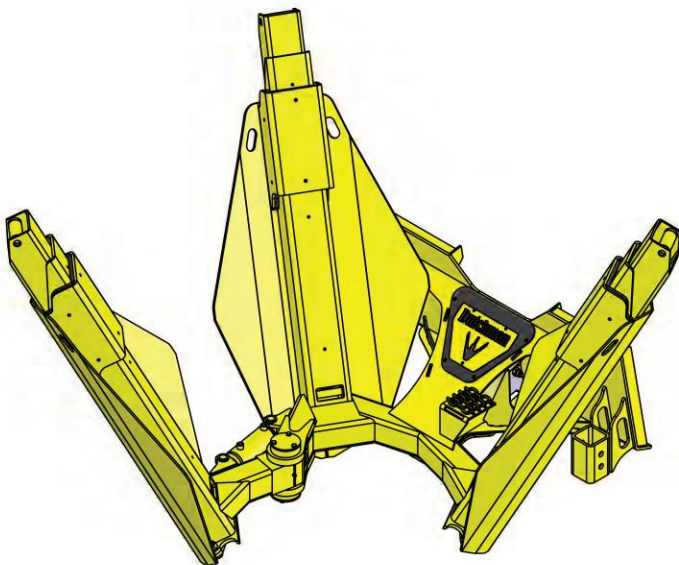

330i

3 BLADE 30 DEGREE INSIDE FRAME

Basic Machine

Maximum Rootball Diameter	A	36.4"	(92 cm)
Root Ball Depth	B	26.6"	(68 cm)
Working Height	C	48.9"	(124 cm)
Working Width (Closed)	D	106"	(269 cm)
Working Width (Open)	E	129.1"	(328 cm)
Open Gate Clearance	F	43.1"	(110 cm)
Inner Diameter (Max Trunk Size)	G	38.2"	(97 cm)
Lower Rootball Diameter	H	4.1"	(10 cm)
Closed Width	I	100.1"	(254 cm)
Overall Length	J	92.6"	(235 cm)
Machine Weight	M	1700 lbs	(771 kg)
Rootball Weight	W	6 ft³	(0.17 m³)
Rootball Volume	V	900 lbs	(408 kg)
Rootball Diameter 2	A2	32.5"	(83 cm)
Rootball Diameter 3	A3	28.7"	(73 cm)
Rootball Diameter 4	A4	24.9"	(63 cm)
Rootball Diameter 5	A5	21.1"	(53 cm)
Rootball Depth 2	B2	23.4"	(60 cm)
Rootball Depth 3	B3	20.3"	(52 cm)
Rootball Depth 4	B4	17.1"	(44 cm)
Rootball Depth 5	B5	14"	(36 cm)
Rootball Height Spacing	S	3.1"	(8 cm)

All specifications are approximate

Shandong Vista Machinery

Equipment Co.,Ltd

www.vista-te.com

Contacts:

86-15701619867

86-0531-68856363

sales@vista-te.com