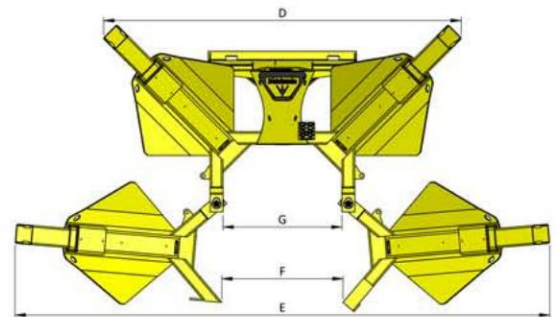

420i - 4 BLADE 30 DEGREE INSIDE FRAME

Basic Machine:

Maximum Rootball Diameter	A	45.4"	(115 cm)
Root Ball Depth	B	29.4"	(75 cm)
Working Height	C	54.4"	(138 cm)
Working Width (Closed)	D	84.9"	(216 cm)
Working Width (Open)	E	123.8"	(315 cm)
Open Gate Clearance	F	23"	(58 cm)
Inner Diameter (Max Trunk Size)	G	28.8	(73 cm)
Lower Rootball Diameter	H	8.1"	(21 cm)
Closed Width	I	74.4"	(189 cm)
Overall Length	J	77.5"	(197 cm)
Machine Weight	M	2100 lbs	(953 kg)
Rootball Weight	W	1300 lbs	(590 kg)
Rootball Volume	V	11.1 ft³	(0.31 m³)
Rootball Diameter 2	A2	40.4"	(103 cm)
Rootball Diameter 3	A3	35.4"	(90 cm)
Rootball Diameter 4	A4	30.4"	(77 cm)
Rootball Diameter 5	A5	25.4"	(65 cm)
Rootball Depth 2	B2	25.5"	(65 cm)
Rootball Depth 3	B3	21.5"	(55 cm)
Rootball Depth 4	B4	17.6"	(45 cm)
Rootball Depth 5	B5	13.7"	(35 cm)
Rootball Height Spacing	S	3.9"	(10 cm)

All specifications are approximate.

Shandong Vista Machinery

Equipment Co.,Ltd

www.vista-te.com

Contacts:

86-15701619867

86-0531-68856363

sales@vista-te.com