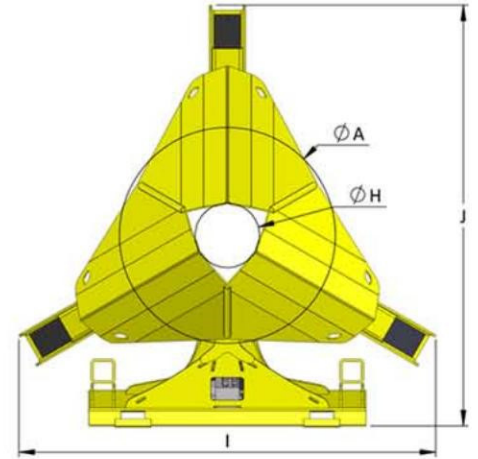

330i - 3 BLADE 25 DEGREE INSIDE FRAME

Basic Machine:

Maximum Rootball Diameter	A	35"	(89 cm)
Root Ball Depth	B	28.9"	(73 cm)
Working Height	C	49.6"	(126 cm)
Working Width (Closed)	D	77.7"	(197 cm)
Working Width (Open)	E	90"	(229 cm)
Open Gate Clearance	F	27.7"	(70 cm)
Inner Diameter (Max Trunk Size)	G	17.1"	(44 cm)
Lower Rootball Diameter	H	10.7"	(27 cm)
Closed Width	I	69.6"	(177 cm)
Overall Length	J	70.2"	(178 cm)
Machine Weight	M	1200 lbs	(544 kg)
Rootball Weight	W	900 lbs	(408 kg)
Rootball Volume	V	7.9 ft³	(0.22 m³)
Rootball Diameter 2	A2	33.3"	(84 cm)
Rootball Diameter 3	A3	30.5"	(77 cm)
Rootball Diameter 4	A4	27.7"	(70 cm)
Rootball Diameter 5	A5	25"	(63 cm)
Rootball Depth 2	B2	25.7"	(65 cm)
Rootball Depth 3	B3	22.6"	(57 cm)
Rootball Depth 4	B4	19.4"	(49 cm)
Rootball Depth 5	B5	16.3"	(41 cm)
Rootball Height Spacing	S	3.1"	(8 cm)

All specifications are approximate.

Shandong Vista Machinery

Equipment Co.,Ltd

www.vista-te.com

Contacts:

86-15701619867

86-0531-68856363

sales@vista-te.com