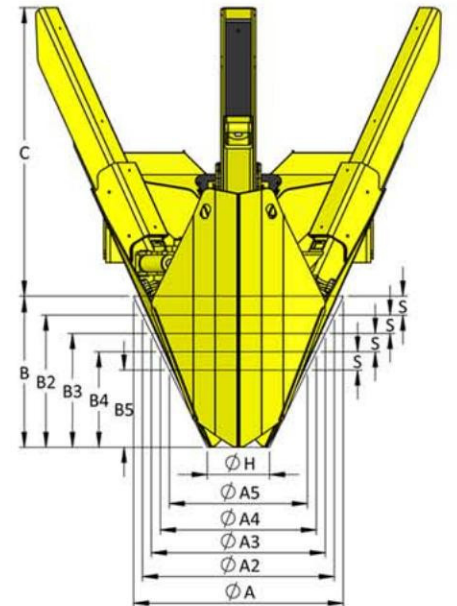

330i - 3 BLADE 25 DEGREE INSIDE FRAME

Basic Machine:

Maximum Rootball Diameter	A	35"	(89 cm)
Root Ball Depth	B	28.9"	(73 cm)
Working Height	C	49.6"	(126 cm)
Working Width (Closed)	D	77.7"	(197 cm)
Working Width (Open)	E	90"	(229 cm)
Open Gate Clearance	F	27.7"	(70 cm)
Inner Diameter (Max Trunk Size)	G	17.1"	(44 cm)
Lower Rootball Diameter	H	10.7"	(27 cm)
Closed Width	I	69.6"	(177 cm)
Overall Length	J	70.2"	(178 cm)
Machine Weight	M	1200 lbs	(544 kg)
Rootball Weight	W	900 lbs	(408 kg)
Rootball Volume	V	7.9 ft³	(0.22 m³)
Rootball Diameter 2	A2	33.3"	(84 cm)
Rootball Diameter 3	A3	30.5"	(77 cm)
Rootball Diameter 4	A4	27.7"	(70 cm)
Rootball Diameter 5	A5	25"	(63 cm)
Rootball Depth 2	B2	25.7"	(65 cm)
Rootball Depth 3	B3	22.6"	(57 cm)
Rootball Depth 4	B4	19.4"	(49 cm)
Rootball Depth 5	B5	16.3"	(41 cm)
Rootball Height Spacing	S	3.1"	(8 cm)

All specifications are approximate.

Shandong Vista Machinery

Equipment Co.,Ltd

www.vista-te.com

Contacts:

86-15701619867

86-0531-68856363

sales@vista-te.com