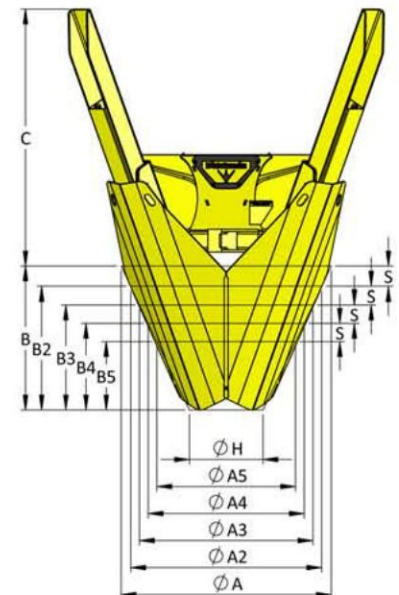

420i - 4 BLADE 25 DEGREE INSIDE FRAME

Basic Machine:

Maximum Rootball Diameter	A	45.1"	(115 cm)
Root Ball Depth	B	30.9"	(78 cm)
Working Height	C	56.6"	(144 cm)
Working Width (Closed)	D	76.7"	(195 cm)
Working Width (Open)	E	111"	(282 cm)
Open Gate Clearance	F	21.6"	(55 cm)
Inner Diameter (Max Trunk Size)	G	27.4"	(70 cm)
Lower Rootball Diameter	H	13.5"	(34 cm)
Closed Width	I	67.2"	(171 cm)
Overall Length	J	73.8"	(187 cm)
Machine Weight	M	2100 lbs	(953 kg)
Rootball Weight	W	1300 lbs	(590 kg)
Rootball Volume	V	13.2 ft³	(0.37 m³)
Rootball Diameter 2	A2	41.1"	(104 cm)
Rootball Diameter 3	A3	37"	(94 cm)
Rootball Diameter 4	A4	33"	(84 cm)
Rootball Diameter 5	A5	29"	(74 cm)
Rootball Depth 2	B2	27"	(68 cm)
Rootball Depth 3	B3	23"	(58 cm)
Rootball Depth 4	B4	19.1"	(48 cm)
Rootball Depth 5	B5	15.2"	(38 cm)
Rootball Height Spacing	S	3.9"	(10 cm)

All specifications are approximate.

Shandong Vista Machinery

Equipment Co.,Ltd

www.vista-te.com

Contacts:

86-15701619867

86-0531-68856363

sales@vista-te.com