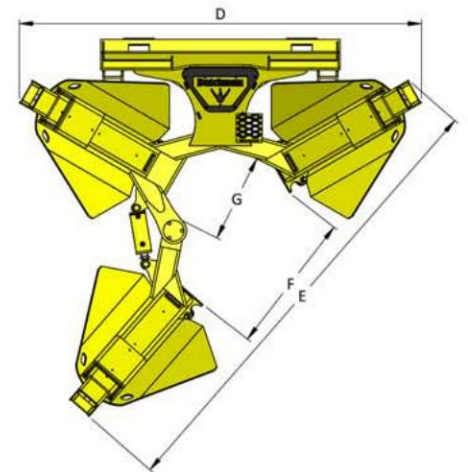

330i - 3 BLADE 25 DEGREE INSIDE FRAME

Basic Machine:

Maximum Rootball Diameter	A	35"	(89 cm)
Root Ball Depth	B	28.9"	(73 cm)
Working Height	C	49.6"	(126 cm)
Working Width (Closed)	D	77.7"	(197 cm)
Working Width (Open)	E	90"	(229 cm)
Open Gate Clearance	F	27.7"	(70 cm)
Inner Diameter (Max Trunk Size)	G	17.1"	(44 cm)
Lower Rootball Diameter	H	10.7"	(27 cm)
Closed Width	I	69.6"	(177 cm)
Overall Length	J	70.2"	(178 cm)
Machine Weight	M	1200 lbs	(544 kg)
Rootball Weight	W	900 lbs	(408 kg)
Rootball Volume	V	7.9 ft³	(0.22 m³)
Rootball Diameter 2	A2	33.3"	(84 cm)
Rootball Diameter 3	A3	30.5"	(77 cm)
Rootball Diameter 4	A4	27.7"	(70 cm)
Rootball Diameter 5	A5	25"	(63 cm)
Rootball Depth 2	B2	25.7"	(65 cm)
Rootball Depth 3	B3	22.6"	(57 cm)
Rootball Depth 4	B4	19.4"	(49 cm)
Rootball Depth 5	B5	16.3"	(41 cm)
Rootball Height Spacing	S	3.1"	(8 cm)

All specifications are approximate.

Shandong Vista Machinery

Equipment Co.,Ltd

www.vista-te.com

Contacts:

86-15701619867

86-0531-68856363

sales@vista-te.com