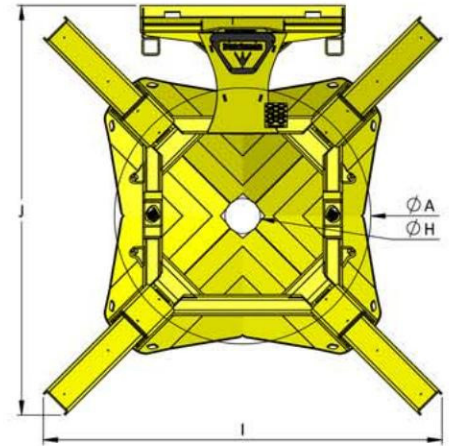

420i - 4 BLADE 30 DEGREE INSIDE FRAME

Basic Machine:

Maximum Rootball Diameter	A	45.4"	(115 cm)
Root Ball Depth	B	29.4"	(75 cm)
Working Height	C	54.4"	(138 cm)
Working Width (Closed)	D	84.9"	(216 cm)
Working Width (Open)	E	123.8"	(315 cm)
Open Gate Clearance	F	23"	(58 cm)
Inner Diameter (Max Trunk Size)	G	28.8	(73 cm)
Lower Rootball Diameter	H	8.1"	(21 cm)
Closed Width	I	74.4"	(189 cm)
Overall Length	J	77.5"	(197 cm)
Machine Weight	M	2100 lbs	(953 kg)
Rootball Weight	W	1300 lbs	(590 kg)
Rootball Volume	V	11.1 ft³	(0.31 m³)
Rootball Diameter 2	A2	40.4"	(103 cm)
Rootball Diameter 3	A3	35.4"	(90 cm)
Rootball Diameter 4	A4	30.4"	(77 cm)
Rootball Diameter 5	A5	25.4"	(65 cm)
Rootball Depth 2	B2	25.5"	(65 cm)
Rootball Depth 3	B3	21.5"	(55 cm)
Rootball Depth 4	B4	17.6"	(45 cm)
Rootball Depth 5	B5	13.7"	(35 cm)
Rootball Height Spacing	S	3.9"	(10 cm)

All specifications are approximate.

Shandong Vista Machinery

Equipment Co.,Ltd

www.vista-te.com

Contacts:

86-15701619867

86-0531-68856363

sales@vista-te.com