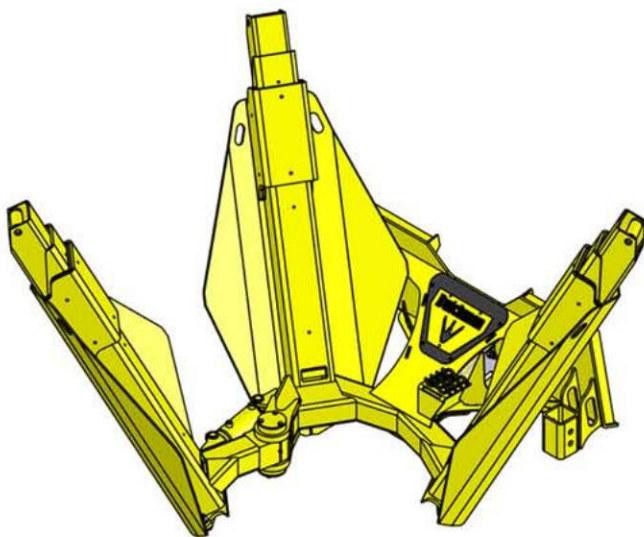

330i - 3 BLADE 25 DEGREE INSIDE FRAME

Basic Machine:

Maximum Rootball Diameter	A	35"	(89 cm)
Root Ball Depth	B	28.9"	(73 cm)
Working Height	C	49.6"	(126 cm)
Working Width (Closed)	D	77.7"	(197 cm)
Working Width (Open)	E	90"	(229 cm)
Open Gate Clearance	F	27.7"	(70 cm)
Inner Diameter (Max Trunk Size)	G	17.1"	(44 cm)
Lower Rootball Diameter	H	10.7"	(27 cm)
Closed Width	I	69.6"	(177 cm)
Overall Length	J	70.2"	(178 cm)
Machine Weight	M	1200 lbs	(544 kg)
Rootball Weight	W	900 lbs	(408 kg)
Rootball Volume	V	7.9 ft³	(0.22 m³)
Rootball Diameter 2	A2	33.3"	(84 cm)
Rootball Diameter 3	A3	30.5"	(77 cm)
Rootball Diameter 4	A4	27.7"	(70 cm)
Rootball Diameter 5	A5	25"	(63 cm)
Rootball Depth 2	B2	25.7"	(65 cm)
Rootball Depth 3	B3	22.6"	(57 cm)
Rootball Depth 4	B4	19.4"	(49 cm)
Rootball Depth 5	B5	16.3"	(41 cm)
Rootball Height Spacing	S	3.1"	(8 cm)

All specifications are approximate.

Shandong Vista Machinery

Equipment Co.,Ltd

www.vista-te.com

Contacts:

86-15701619867

86-0531-68856363

sales@vista-te.com