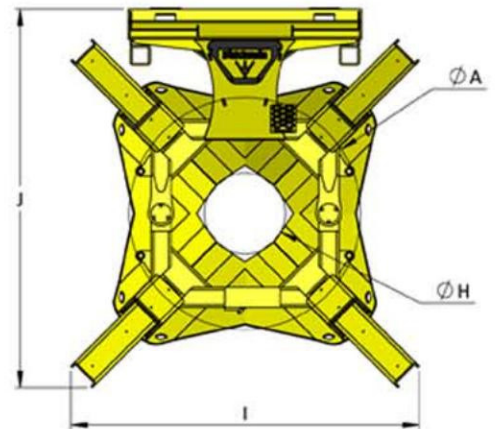

420i - 4 BLADE 25 DEGREE INSIDE FRAME

Basic Machine:

Maximum Rootball Diameter	A	45.1"	(115 cm)
Root Ball Depth	B	30.9"	(78 cm)
Working Height	C	56.6"	(144 cm)
Working Width (Closed)	D	76.7"	(195 cm)
Working Width (Open)	E	111"	(282 cm)
Open Gate Clearance	F	21.6"	(55 cm)
Inner Diameter (Max Trunk Size)	G	27.4"	(70 cm)
Lower Rootball Diameter	H	13.5"	(34 cm)
Closed Width	I	67.2"	(171 cm)
Overall Length	J	73.8"	(187 cm)
Machine Weight	M	2100 lbs	(953 kg)
Rootball Weight	W	1300 lbs	(590 kg)
Rootball Volume	V	13.2 ft³	(0.37 m³)
Rootball Diameter 2	A2	41.1"	(104 cm)
Rootball Diameter 3	A3	37"	(94 cm)
Rootball Diameter 4	A4	33"	(84 cm)
Rootball Diameter 5	A5	29"	(74 cm)
Rootball Depth 2	B2	27"	(68 cm)
Rootball Depth 3	B3	23"	(58 cm)
Rootball Depth 4	B4	19.1"	(48 cm)
Rootball Depth 5	B5	15.2"	(38 cm)
Rootball Height Spacing	S	3.9"	(10 cm)

All specifications are approximate.

Shandong Vista Machinery

Equipment Co.,Ltd

www.vista-te.com

Contacts:

86-15701619867

86-0531-68856363

sales@vista-te.com