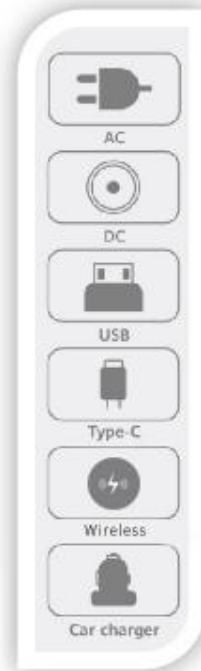

多设备适配 即插即用

多样化供电接口，兼容家用电器、办公设备、专业设备等的用电需求

支持多种交流输出接口

英国标准

欧洲标准

国标

澳洲标准

美国标准

日本标准