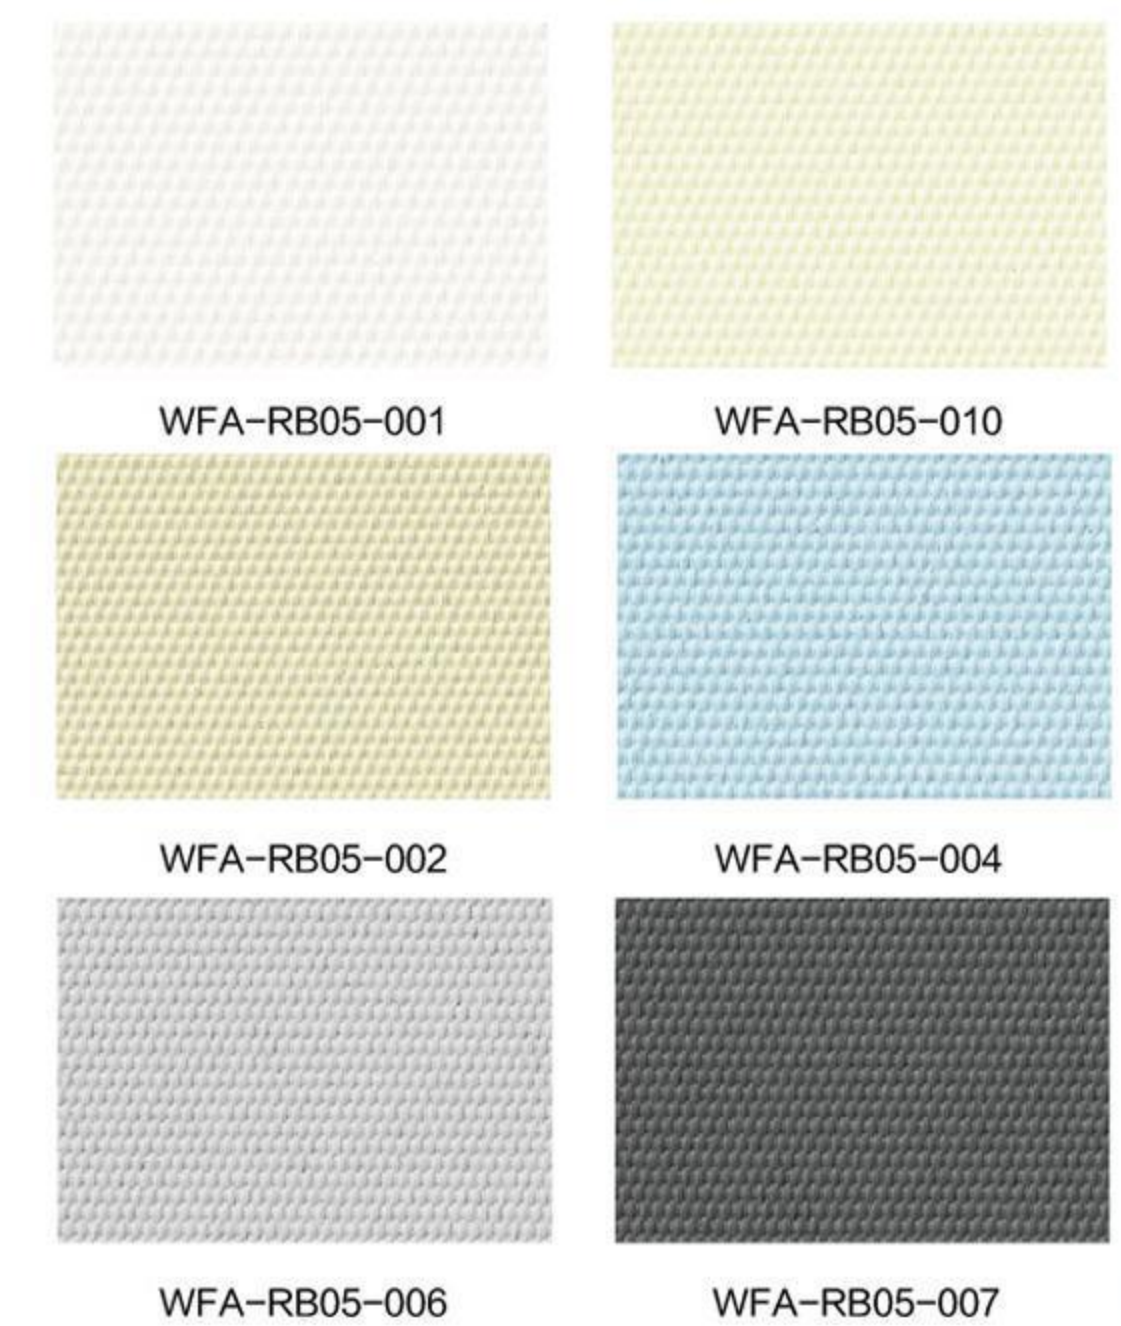

WFA-RB04

Foam Coating/ White Coating Staple Fiber Blackout Series

Composition	100% Polyester
Standard Width	200 / 250 cm (300cm)
Weight	280 g/m ² ± 5%
Shading Rate	Blackout
Free formaldehyde content	Eligible
Color Fastness	5-6 Grade

Ningbo Weilai Window Decorations Co.,Ltd

WFA-RB05

Double Sides Color Coating/Water-proof Blackout Series

Composition	100% Polyester
Standard Width	200 / 250 / 300cm
Weight	340 g/m ² ± 5%
Shading Rate	Blackout
Free formaldehyde content	Eligible
Color Fastness	5-6 Grade

Color Choice:

WFA-SCB11-501

WFA-SCB11-502

WFA-SCB11-503

WFA-SCB11-504

WFA-SCB11-506

WFA-SCB11-507

SUNSCREEN FABRIC