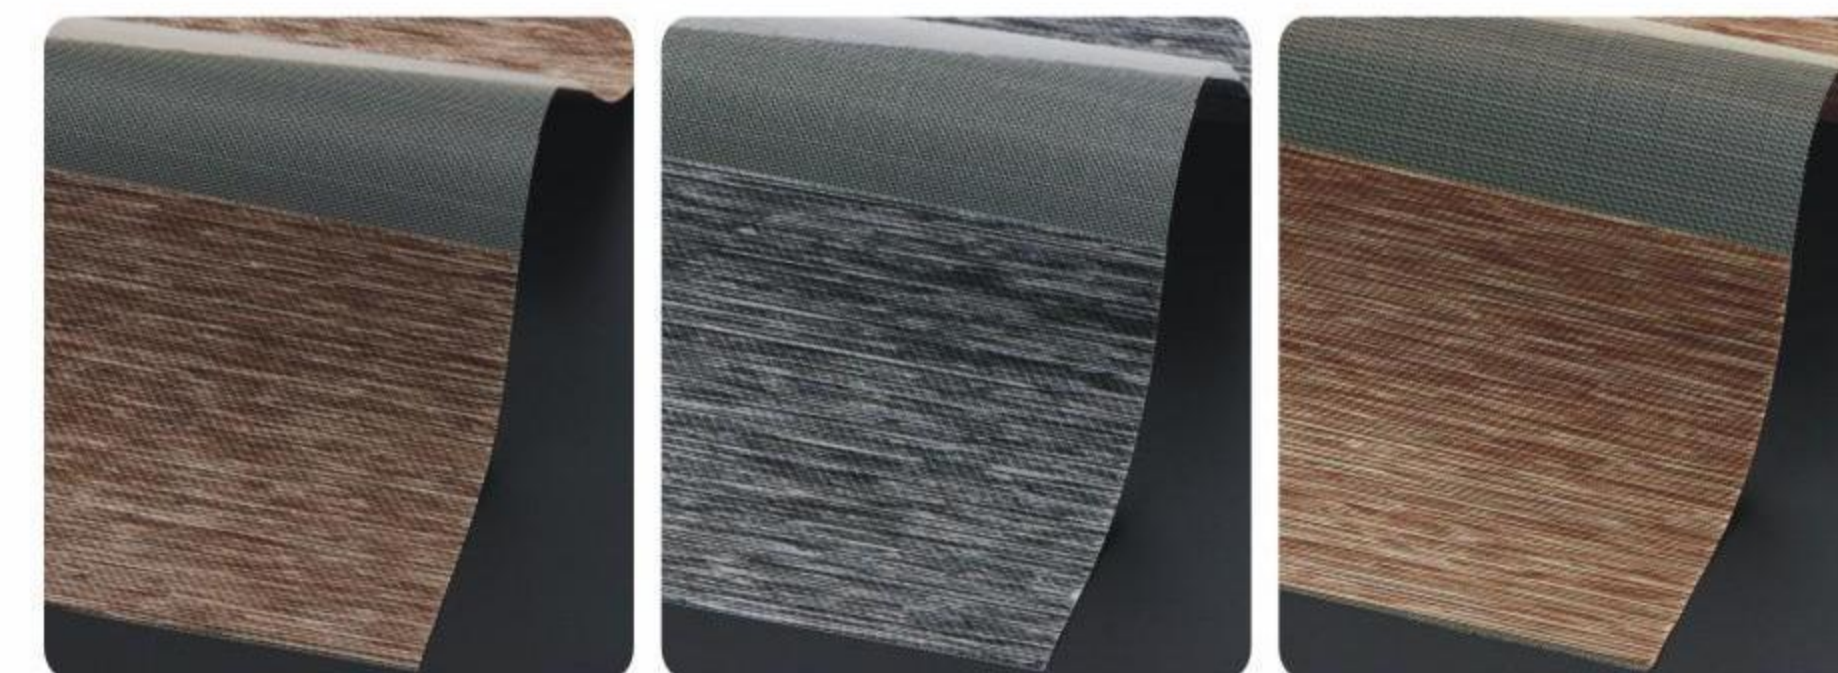

WFG-ZB08-01   WFG-ZB08-02   WFG-ZB08-03   WFG-ZB08-04