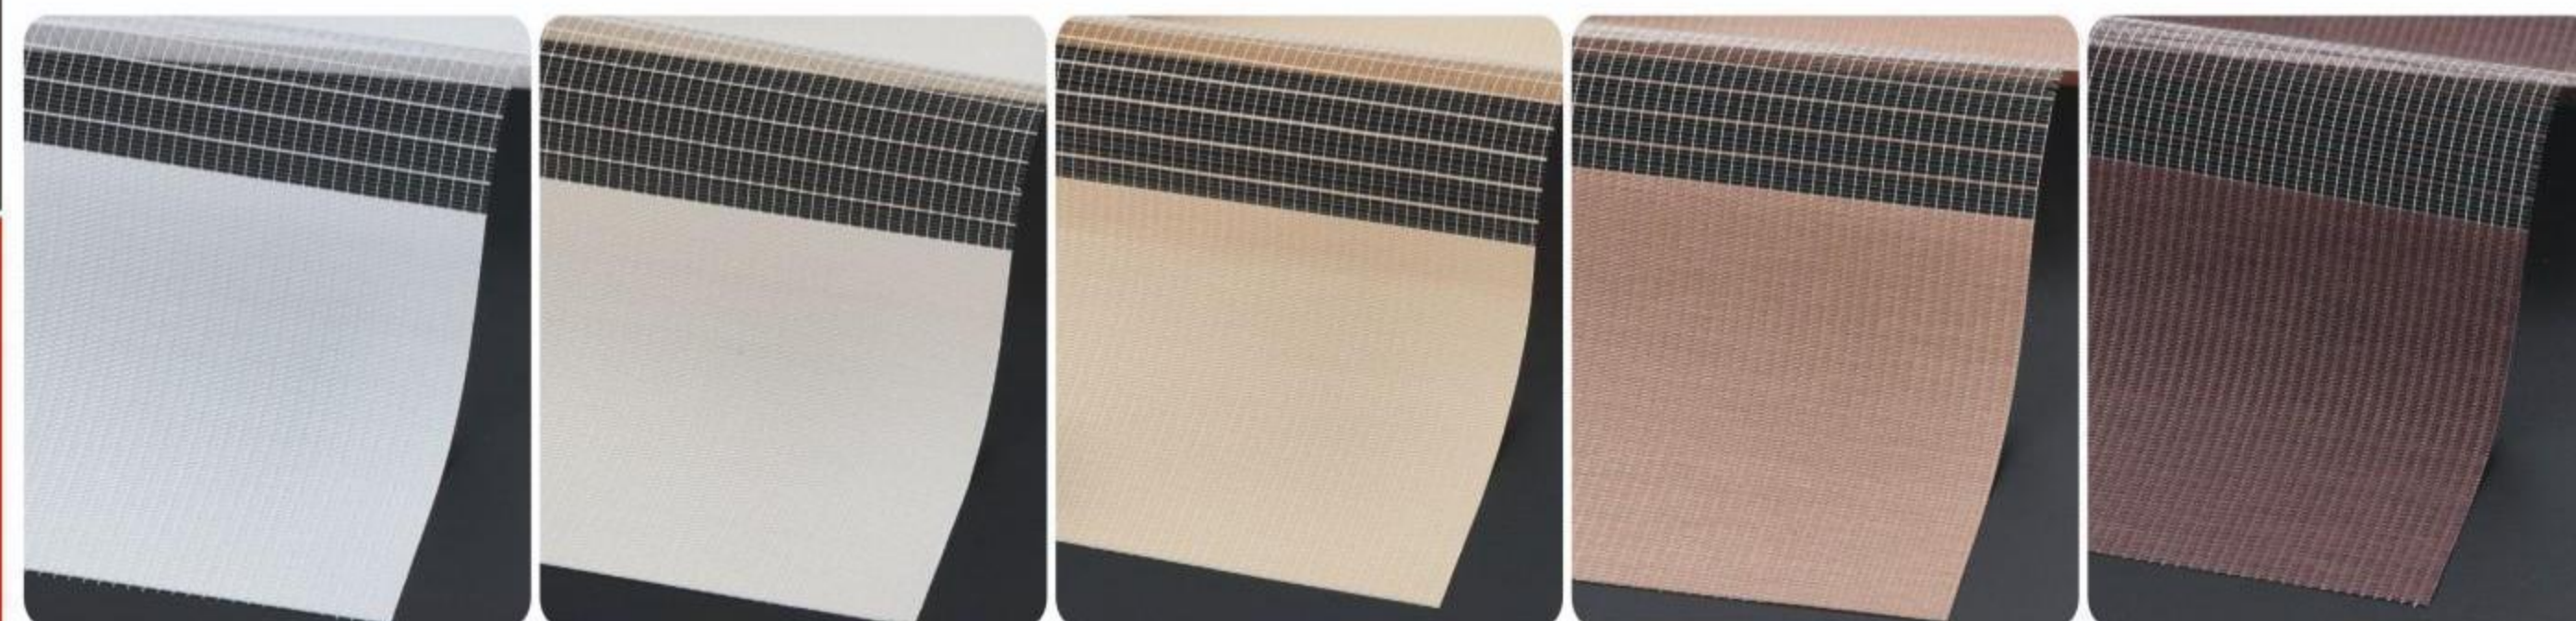

WFG-ZB13-11   WFG-ZB13-12   WFG-ZB13-13   WFG-ZB13-14   WFG-ZB13-15

WFG-ZB13-16   WFG-ZB13-17   WFG-ZB13-18   WFG-ZB13-19   WFG-ZB13-20

Ningbo Weilai Window Decorations Co.,Ltd

NORDIC SIMPLICITY

IMPORT SHADING SHANGRI-LA

Model:WFG-ZB13

Semi-Blackout
composition: 100%polyester
Finished width:250/285cm
Weight per m2: 102g±5%
Standard packing:50m
sheer and solid repeat length:50*75mm