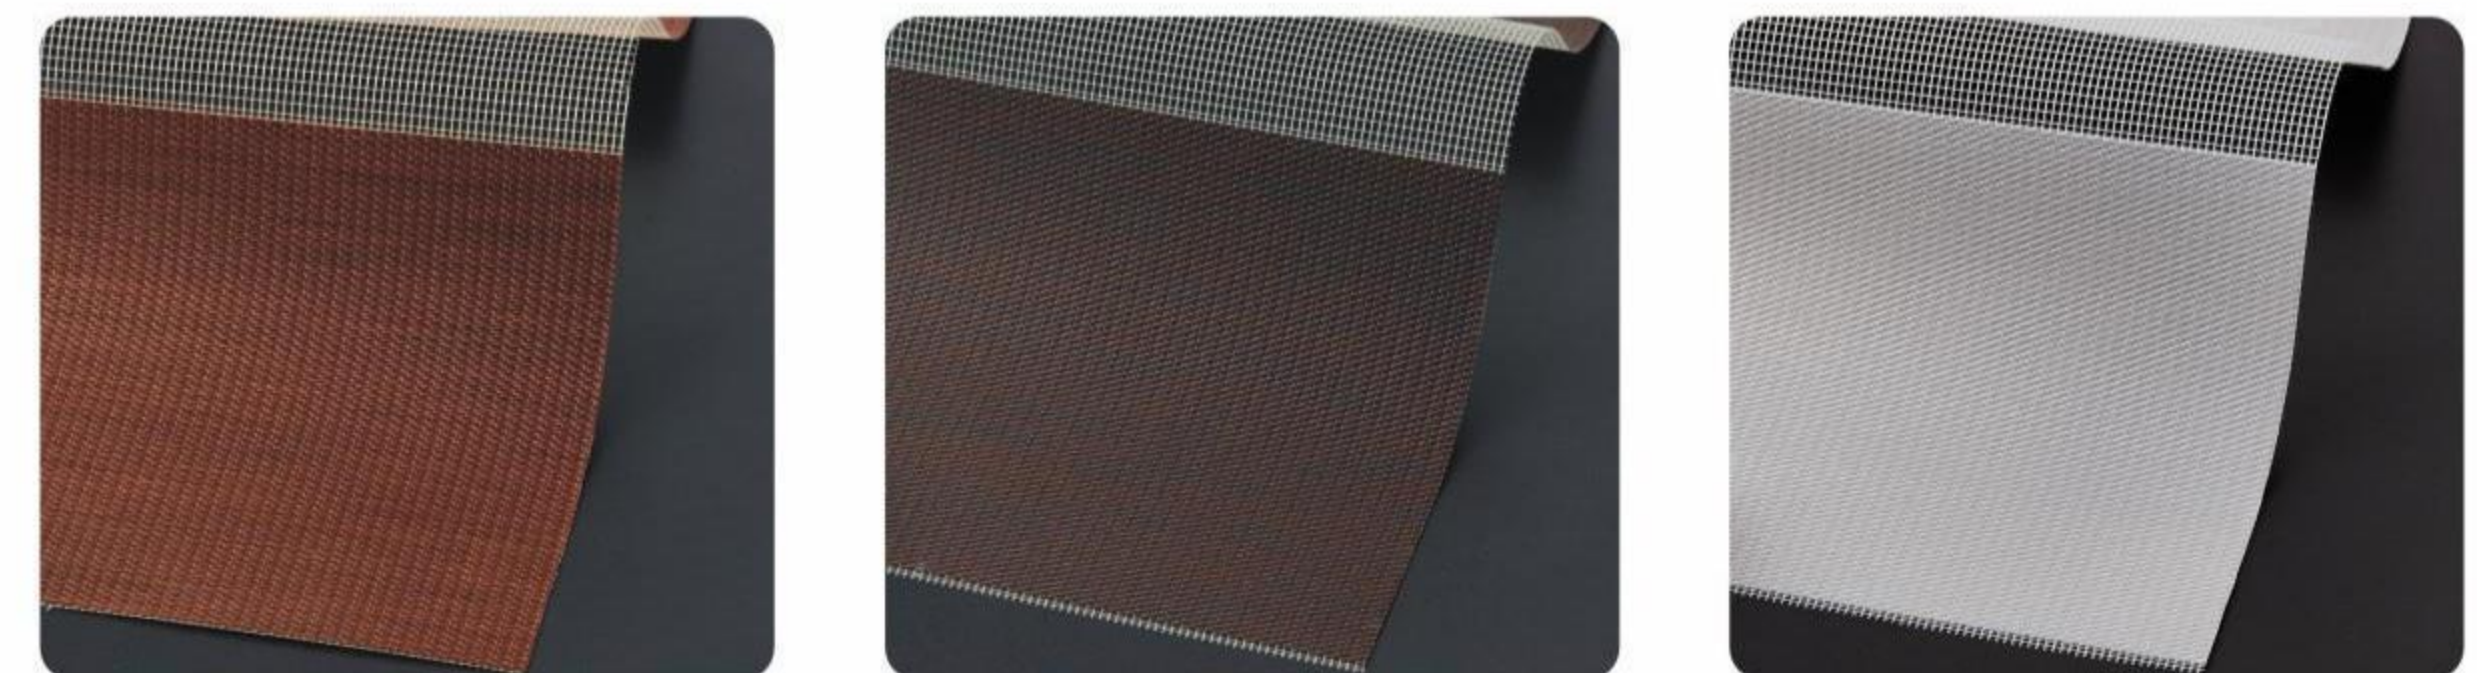

WFG-ZB12-01   WFG-ZB12-02   WFG-ZB12-03