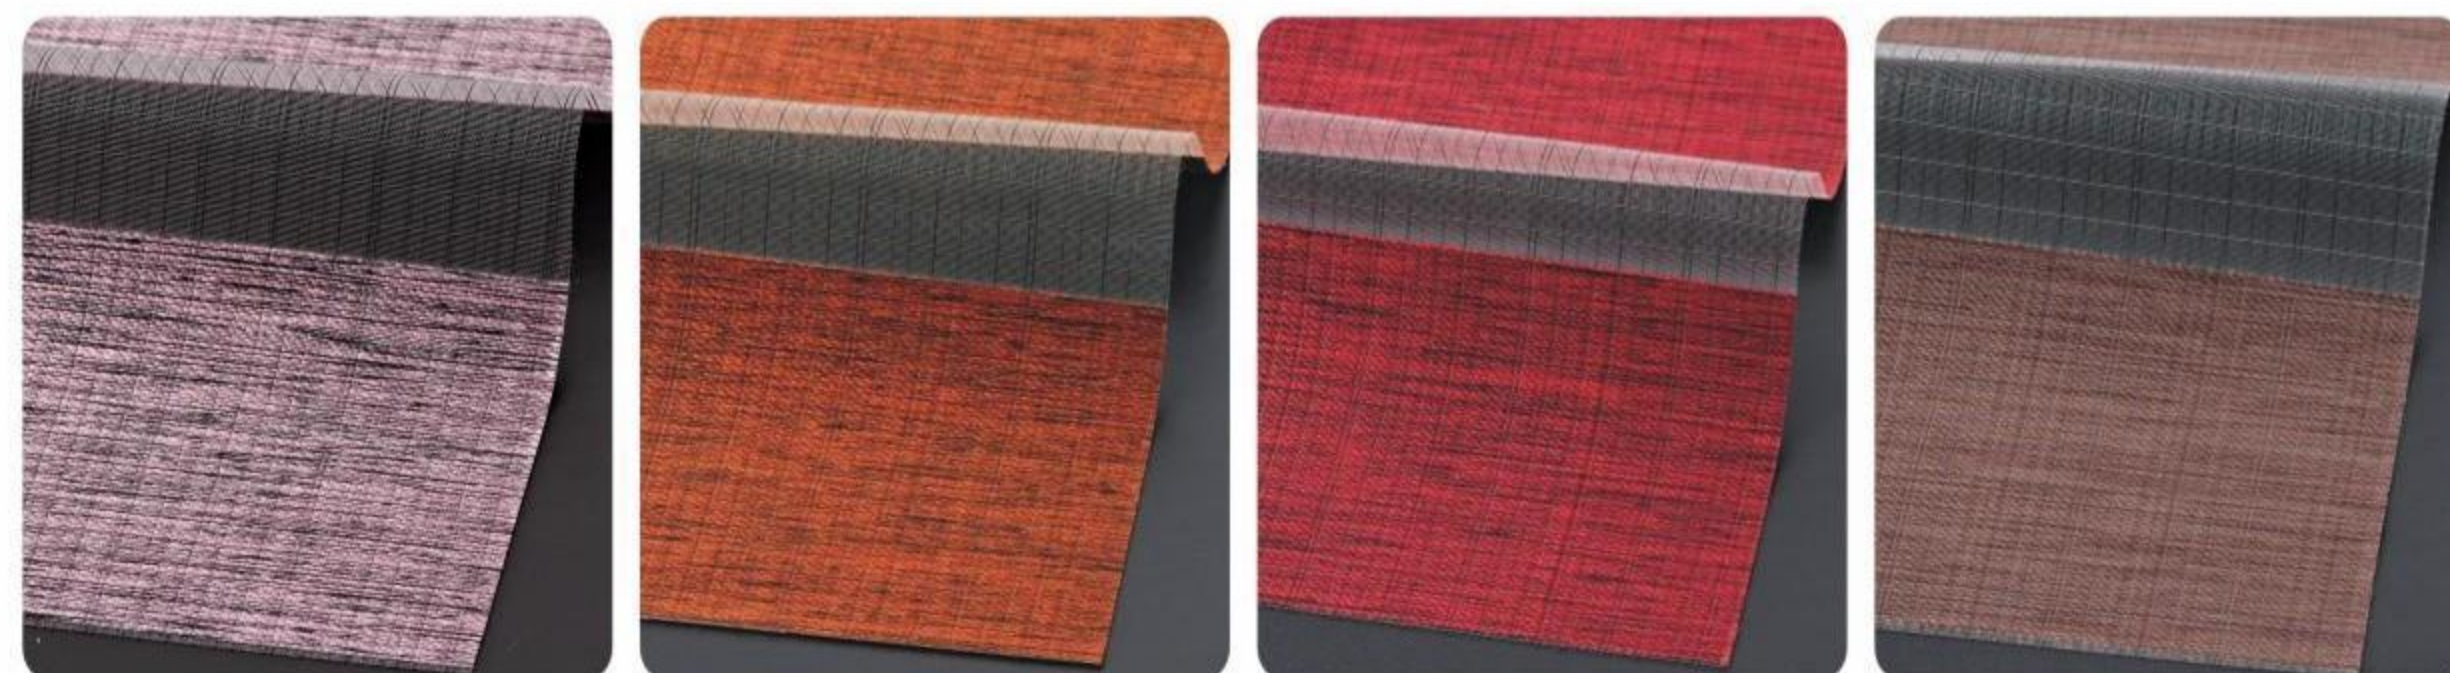

WFG-ZB11-01   WFG-ZB11-02   WFG-ZB11-03   WFG-ZB11-04

WFG-ZB11-05   WFG-ZB11-06   WFG-ZB11-07   WFG-ZB11-08

Ningbo Weilai Window Decorations Co.,Ltd

NORDIC SIMPLICITY

IMPORT SHADING SHANGRI-LA

Model:WFG-ZB12

Blackout
composition: 100%polyester
Finished width:285cm
Weight per m2: 236g±5%
Standard packing:50m
sheer and solid repeat length:60*100mm