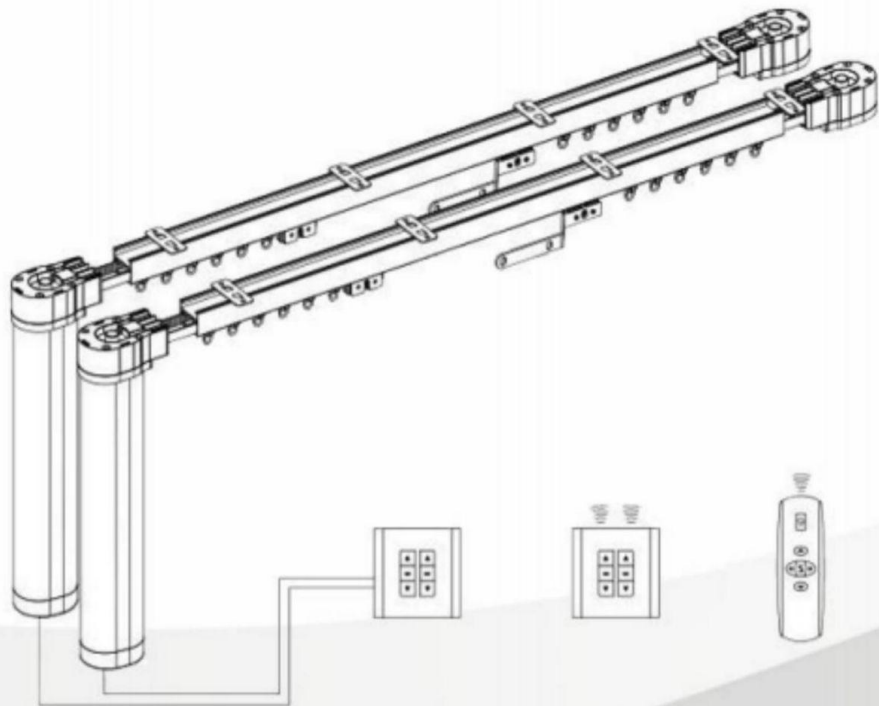

YIBO CURTAIN ACCESSORIES