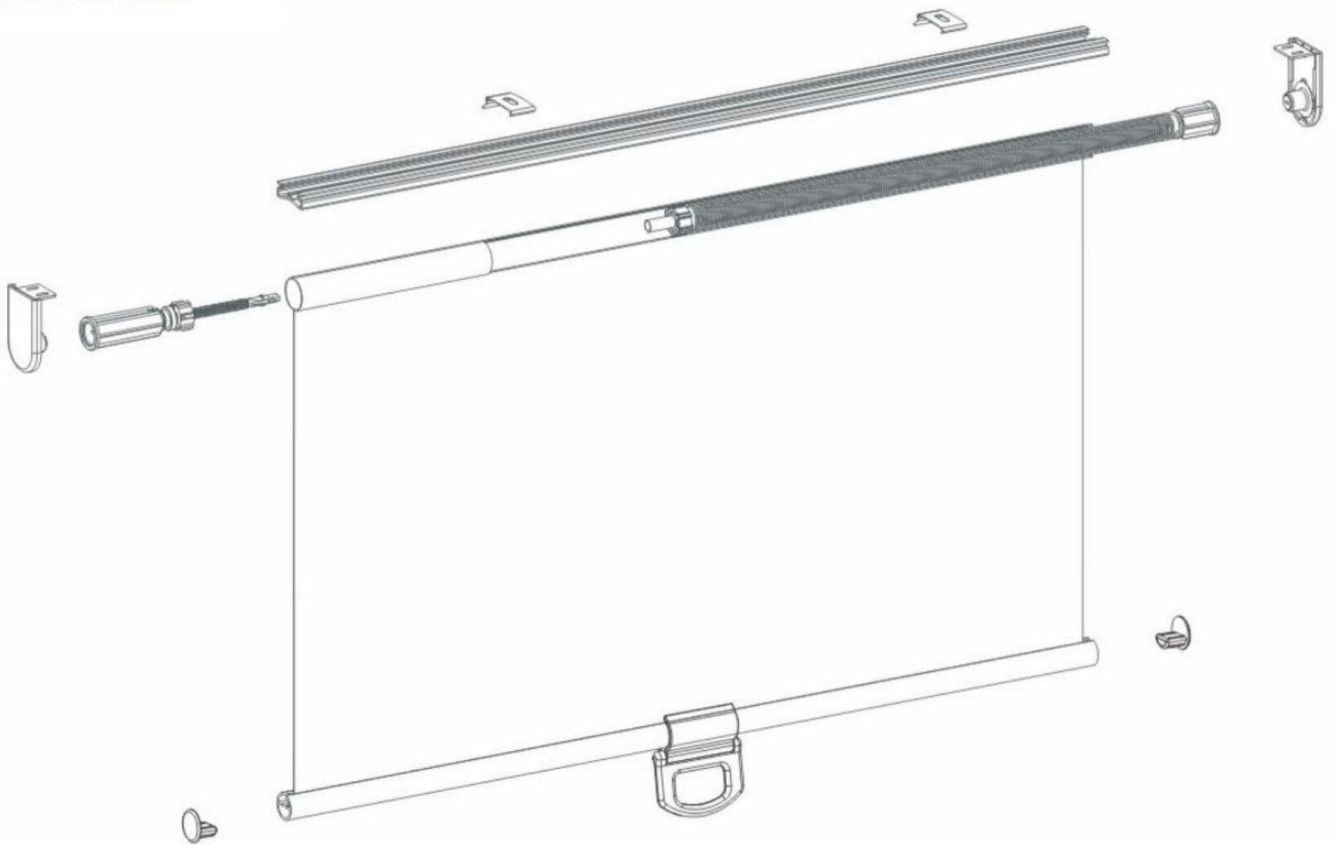

**YB-BM36-3**

3.5kg/7.7LB

*Name: Clutch
 *Diameter: 36±0.2mm
 *Bead Chain: 4.5x6mm
 *Remarks: Directional
 卷帘控制器

BPJ320

Name: Top tube
 Color: Silver
 Thick: 1.0mm

YB-SP25

3.5kg/7.7LB

Name: Spring Plate
Diameter: 24 ± 0.2 mm
Remarks: 1.0mm spring