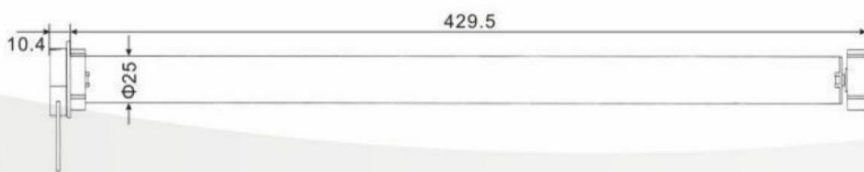

Motor Roller blind Product Parts