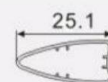

R-001-28G

Aluminium tube 28
Any length available
28铝管

R-002-3

Headrail cover
Aluminium
Any length available
3#保护罩

R-003-15

Bottom rail
Aluminium
Any length available
15#下杆

ZFS-1

F track parts
26#下封头组