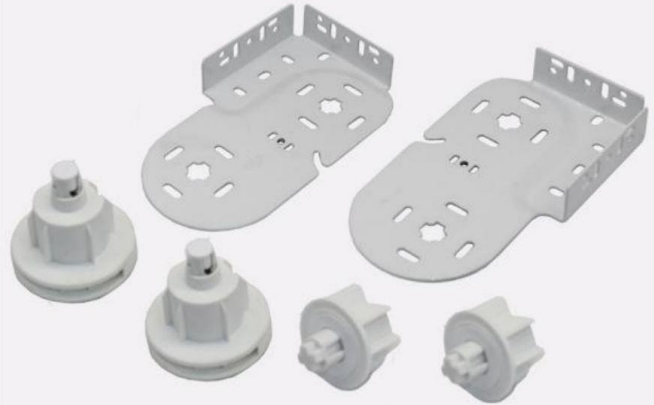

3.5kg/7.7LB

*Name: Clutch
 *Diameter: 37.3±0.2mm
 *Bead Chain: 4.5x6mm
 *Remarks: Semi-directional/
 Gear reduction
 卷帘控制器

ZPJ451

Name: Top tube
 Color: Silver
 Thick: 1.2mm

**YB-ZM38-17**

3.5kg/7.7LB

*Name: Clutch
 *Diameter: 38±0.2mm
 *Bead Chain: 4.5x6mm
 *Remarks: Semi-directional
 卷帘控制器