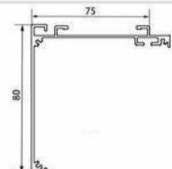

YB-ZE38-16

*Name: Clutch
 *Diameter: 37.3±0.2mm
 *Bead Chain: 4.5x6mm
 *Remarks: Directional/Metal/
 Gear reduction

控制器

ZPJ451

Name: Top tube
 Color: Silver
 Thick: 1.2mm

YB-ZPJ673

*Name: Square Aluminum cover
 *Color: White or Customized
 *Thickness: 1.0mm