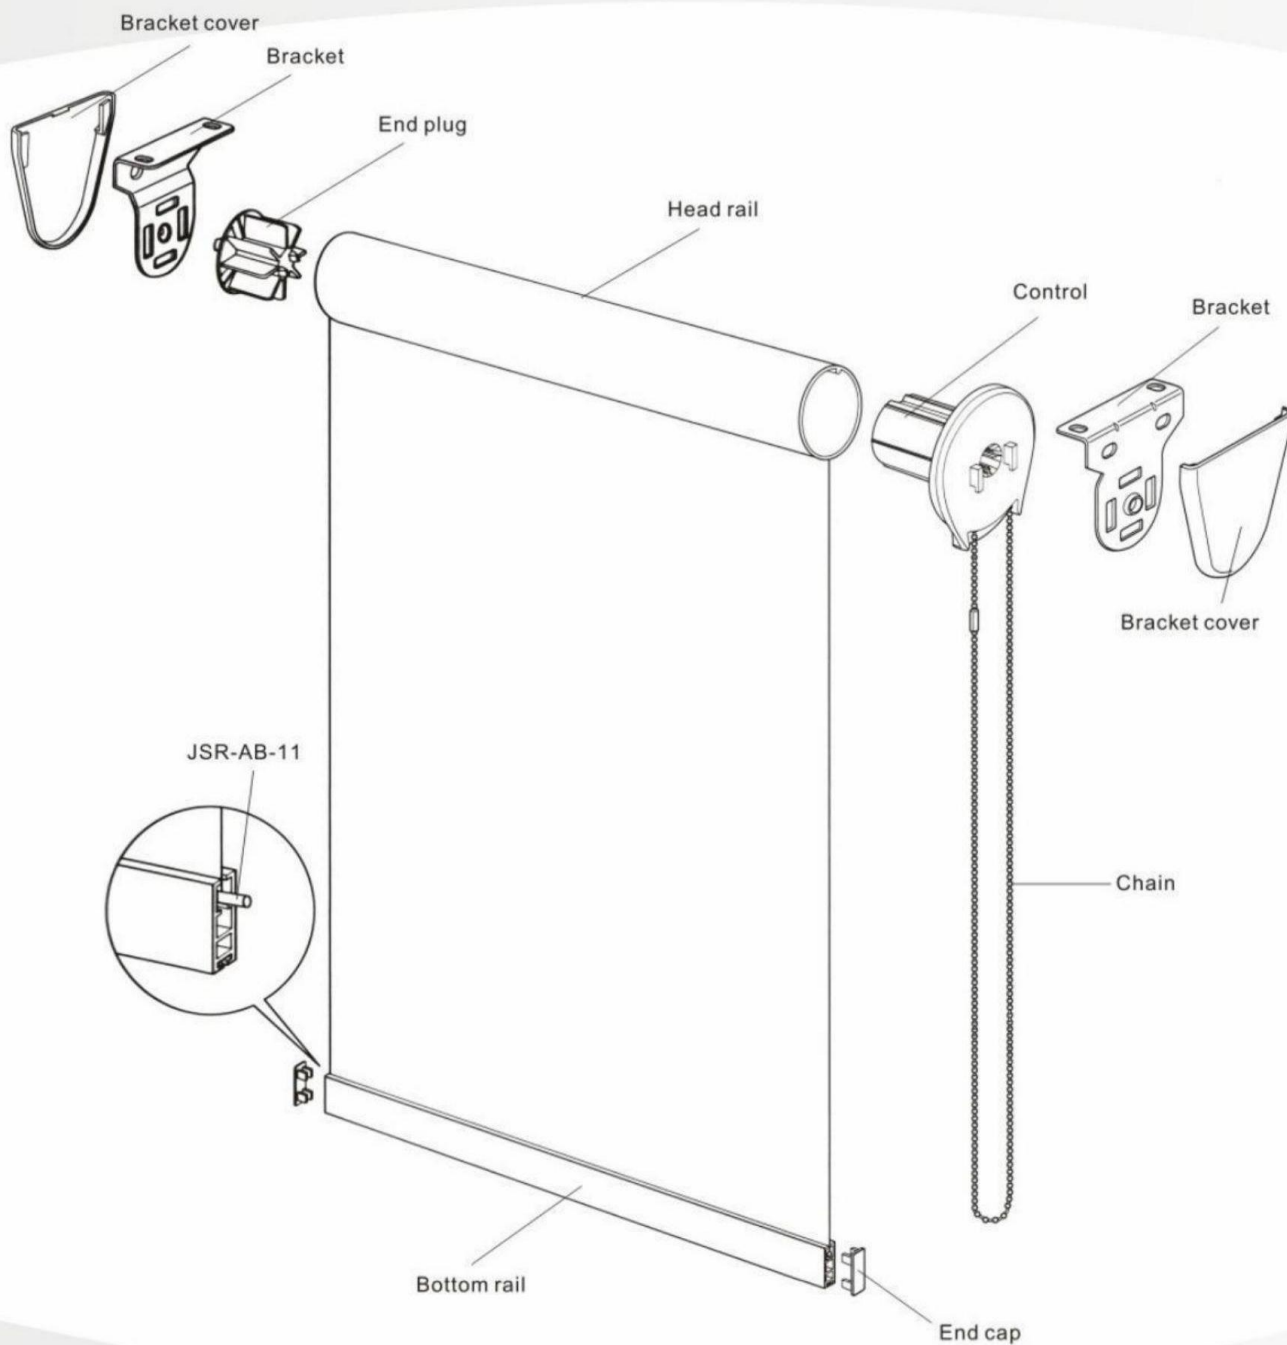

专业生产各种窗帘配件及成品
Specializing In All Kinds Of Curtain Accessories
And The Finished Products

● ● ● ●

PRODUCTION WORKSHOP

生产车间

自动化生产流水线的全面应用，是保证产品优良品质的前提；更是企业从原始的劳动密集型企业转换为现代高科技企业的标志。

The comprehensive application of automation production lines is a premise to ensure product's good quality. What's more, it is a mark that enterprises from the original labor-intensive into the modern high-tech.