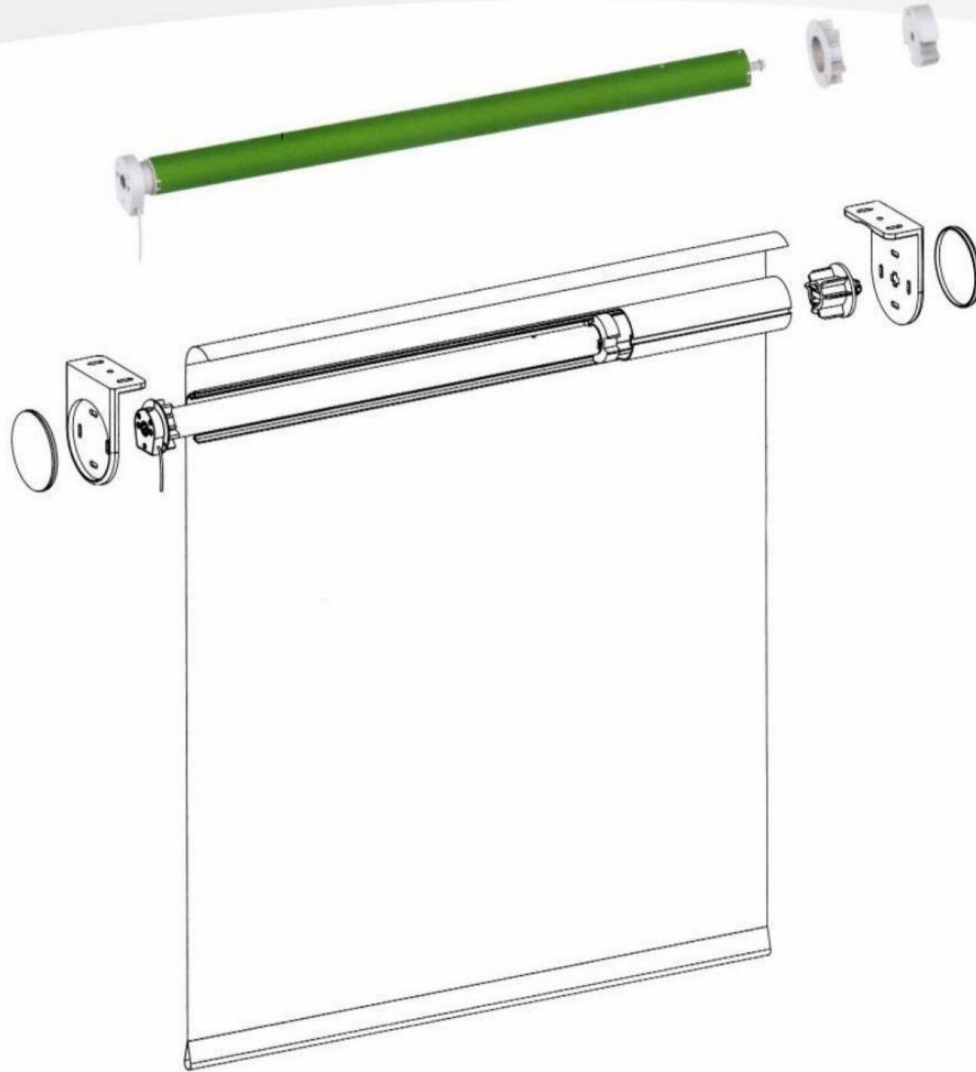

Motor Roller blind Product Parts