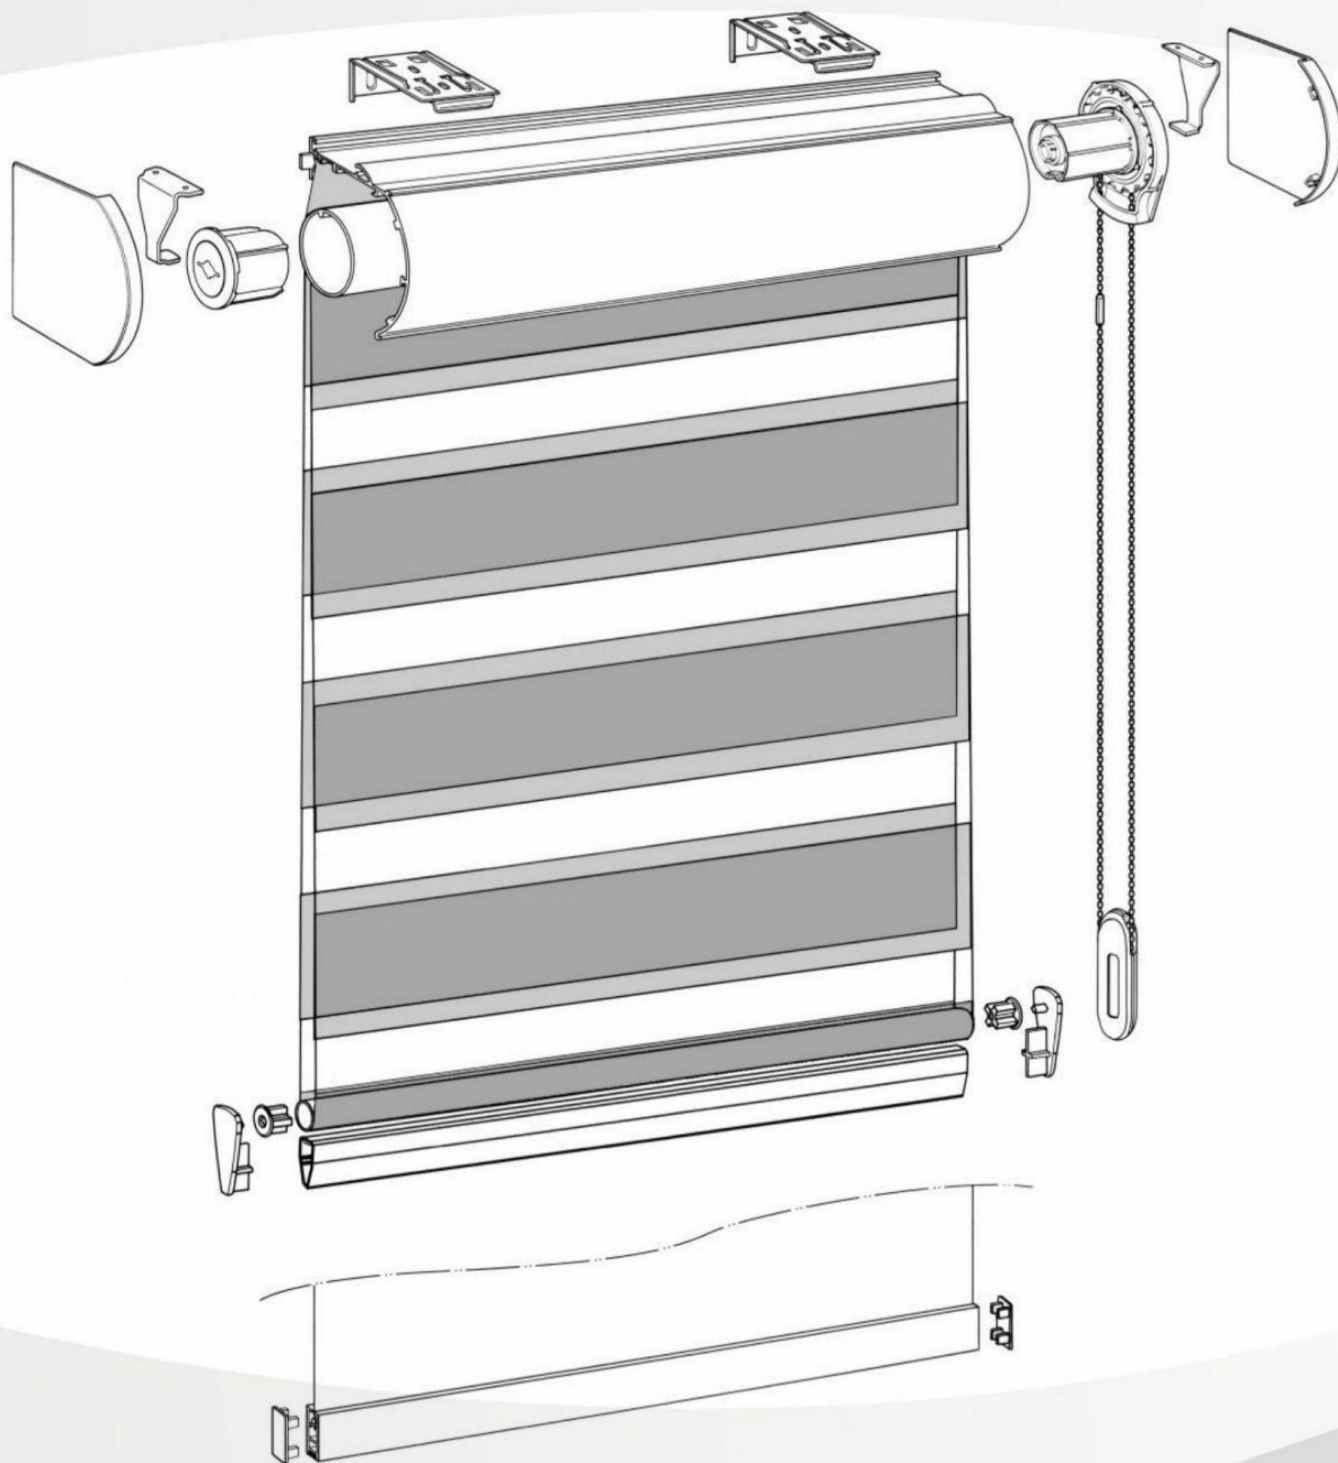

Name: Top tube
 Color: Silver
 Thick: 1.2mm

YB-ZM30

3kg/6.6LB

*Name: Clutch
 *Diameter: 30.2±0.2mm
 *Bead Chain: 4.5x6mm
 *Remarks: Semi-directional

卷帘控制器

BPJ230

Name: Top tube
 Color: Silver
 Thick: 0.8mm

YB-ZM36	8kg/17.6LB
<p>*Name: Clutch *Diameter:36±0.2mm *Bead Chain:4.5x6mm *Remarks:Directional 卷帘控制器</p>	<p>BPJ320 Name: Top tube Color: Silver Thick: 1.0mm</p>