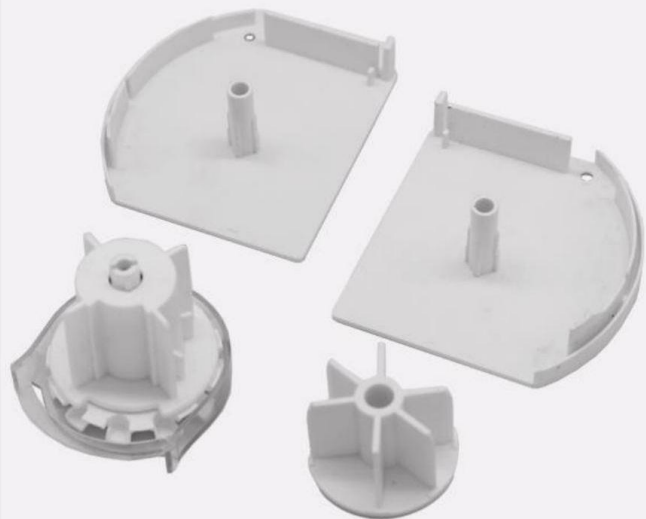

YB-ZE38-17

*Name: Clutch
*Diameter: 37.7±0.2mm
*Bead Chain: 4.5x6mm
*Remarks: Universal
控制器

ZPJ370
Name: Top tube
Color: Silver
Thick: 1.0mm