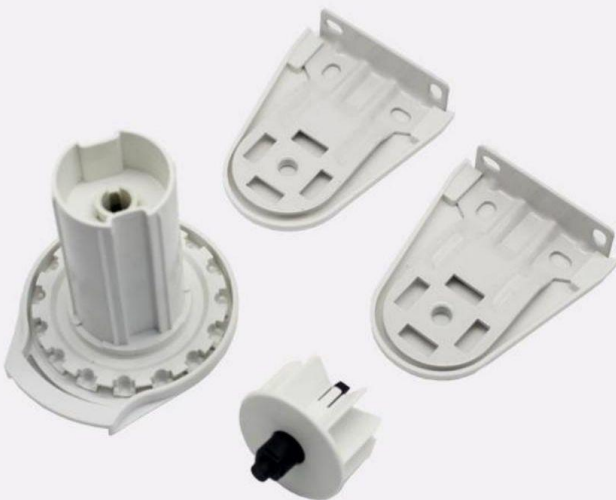

YB-BM36	8kg/17.6LB
<p>*Name: Clutch *Diameter:36±0.2mm *Bead Chain:4.5x6mm *Remarks:Directional 卷帘控制器</p>	<p>BPJ320 Name: Top tube Color: Silver Thick: 1.0mm</p>

YB-BM36-1	9kg/19.8LB
<p>*Name: Clutch *Diameter:36±0.2mm *Bead Chain:4.5x6mm *Remarks:Directional 卷帘控制器</p>	<p>BPJ320 Name: Top tube Color: Silver Thick: 1.0mm</p>

YB-BM38

5kg/11LB

*Name: Clutch
*Diameter: 37±0.2mm
*Bead Chain: 4.5x6mm
*Remarks: Directional
卷帘控制器

BPJ360

Name: Top tube
Color: Silver
Thick: 1.0mm

YB-BM38-2

5kg/11LB

*Name: Clutch
*Diameter: 37±0.2mm
*Bead Chain: 4.5x6mm
*Remarks: Directional
卷帘控制器

BPJ360

Name: Top tube
Color: Silver
Thick: 1.0mm

YB-BM36-2

9kg/19.8LB

*Name: Clutch
*Diameter: 36±0.2mm
*Bead Chain: 4.5x6mm
*Remarks: Directional
卷帘控制器

BPJ320

Name: Top tube
Color: Silver
Thick: 1.0mm

YB-BN38-1