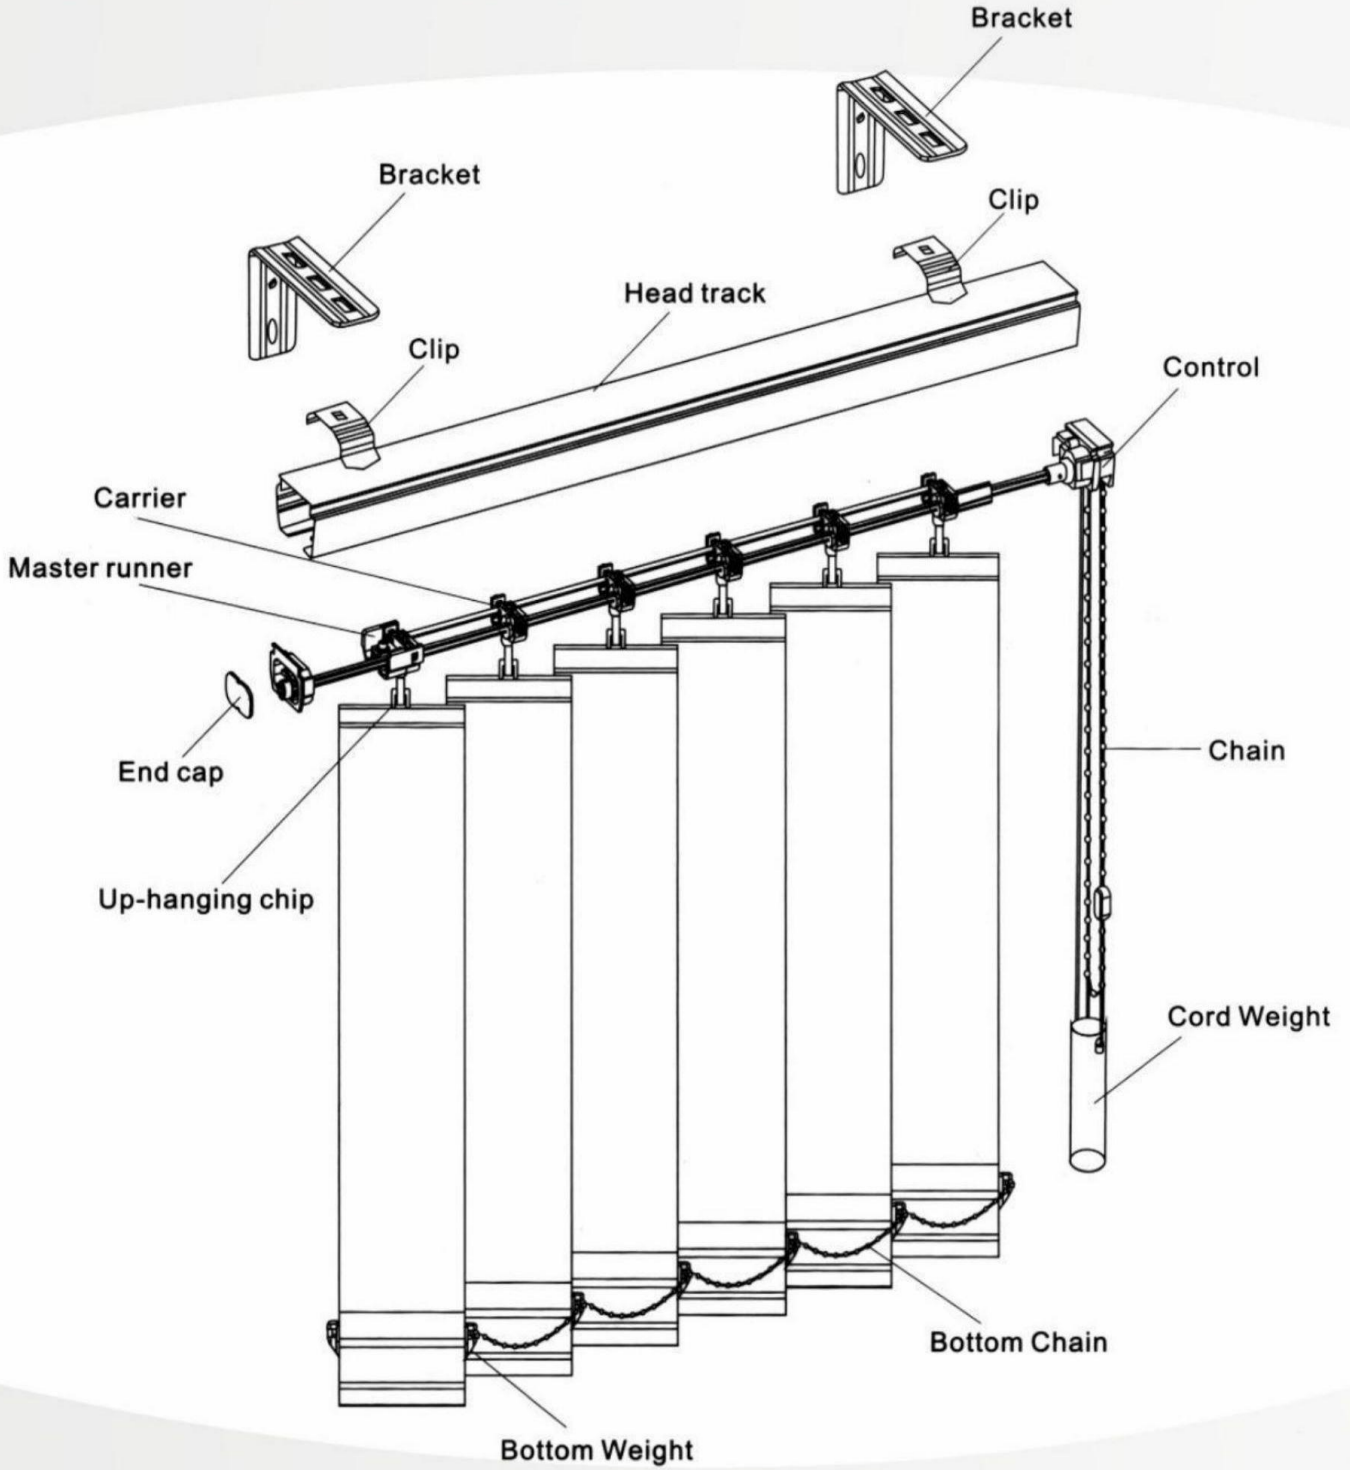

Vertical Blind Series