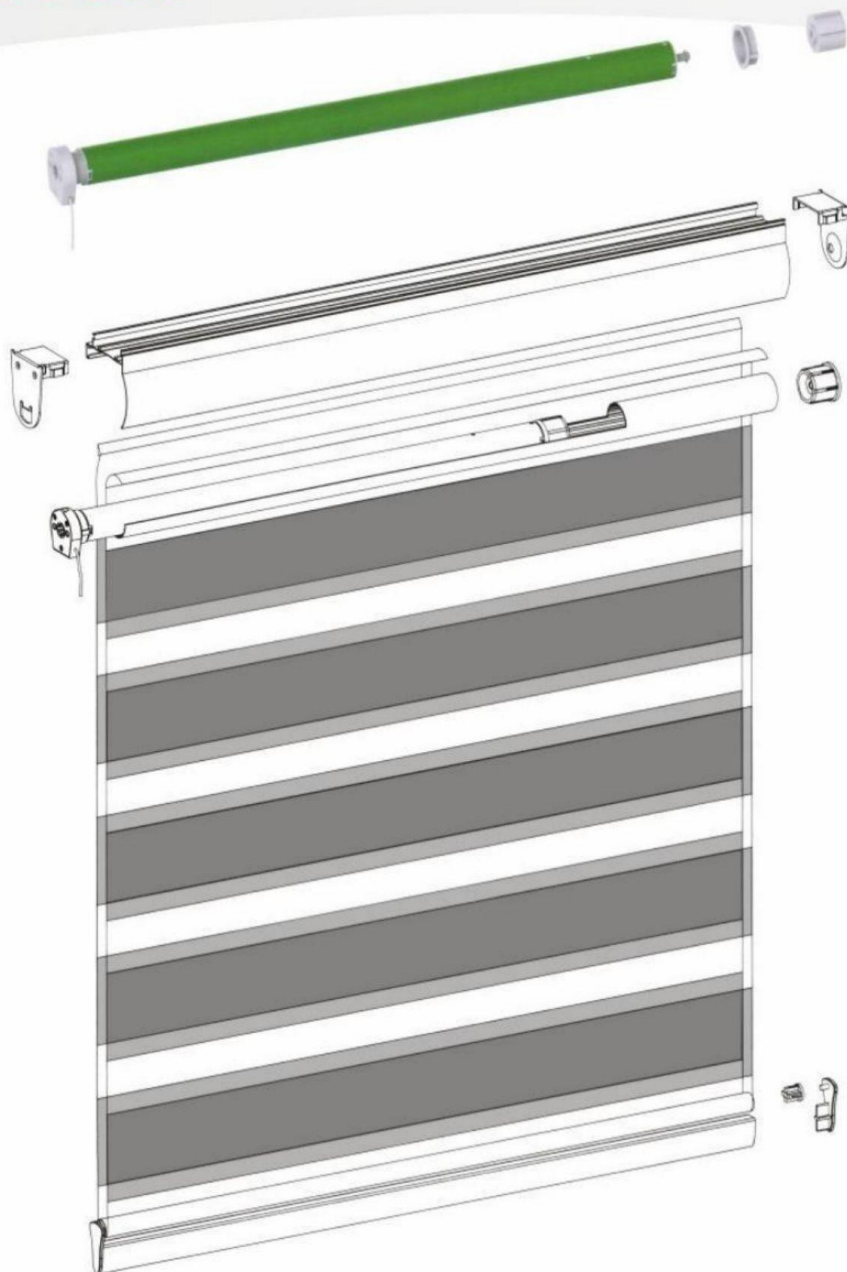

YBADA-42B

Endcap 4203
4203#卷帘尾塞

YBDJ-38G

Bracket
Zinc alloy
The bracket with bearing inside
Width of hook 10.5mm
3827#电动卷帘锌合金支架

Motor Zebra blind Product Parts

YB25LE-0.7/34
YB25CE-0.7/34

Rated Torque 0.7Nm
Rated Speed 34 r/min
Rated Voltage DC 8.4V 12V
Rated power 7W
Motor 25锂电池电机