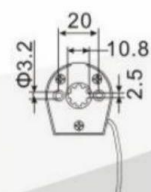

YBADA-42B

Endcap 4203
4203#卷帘尾塞

YBDJ-38G

Bracket
Zinc alloy
The bracket with bearing inside
Width of hook 10.5mm
3827#电动卷帘锌合金支架

Motor Zebra blind Product Parts

YB25LE-0.7/34
YB25CE-0.7/34

Rated Torque 0.7Nm
Rated Speed 34 r/min
Rated Voltage DC 8.4V 12V
Rated power 7W
Motor 25锂电池电机