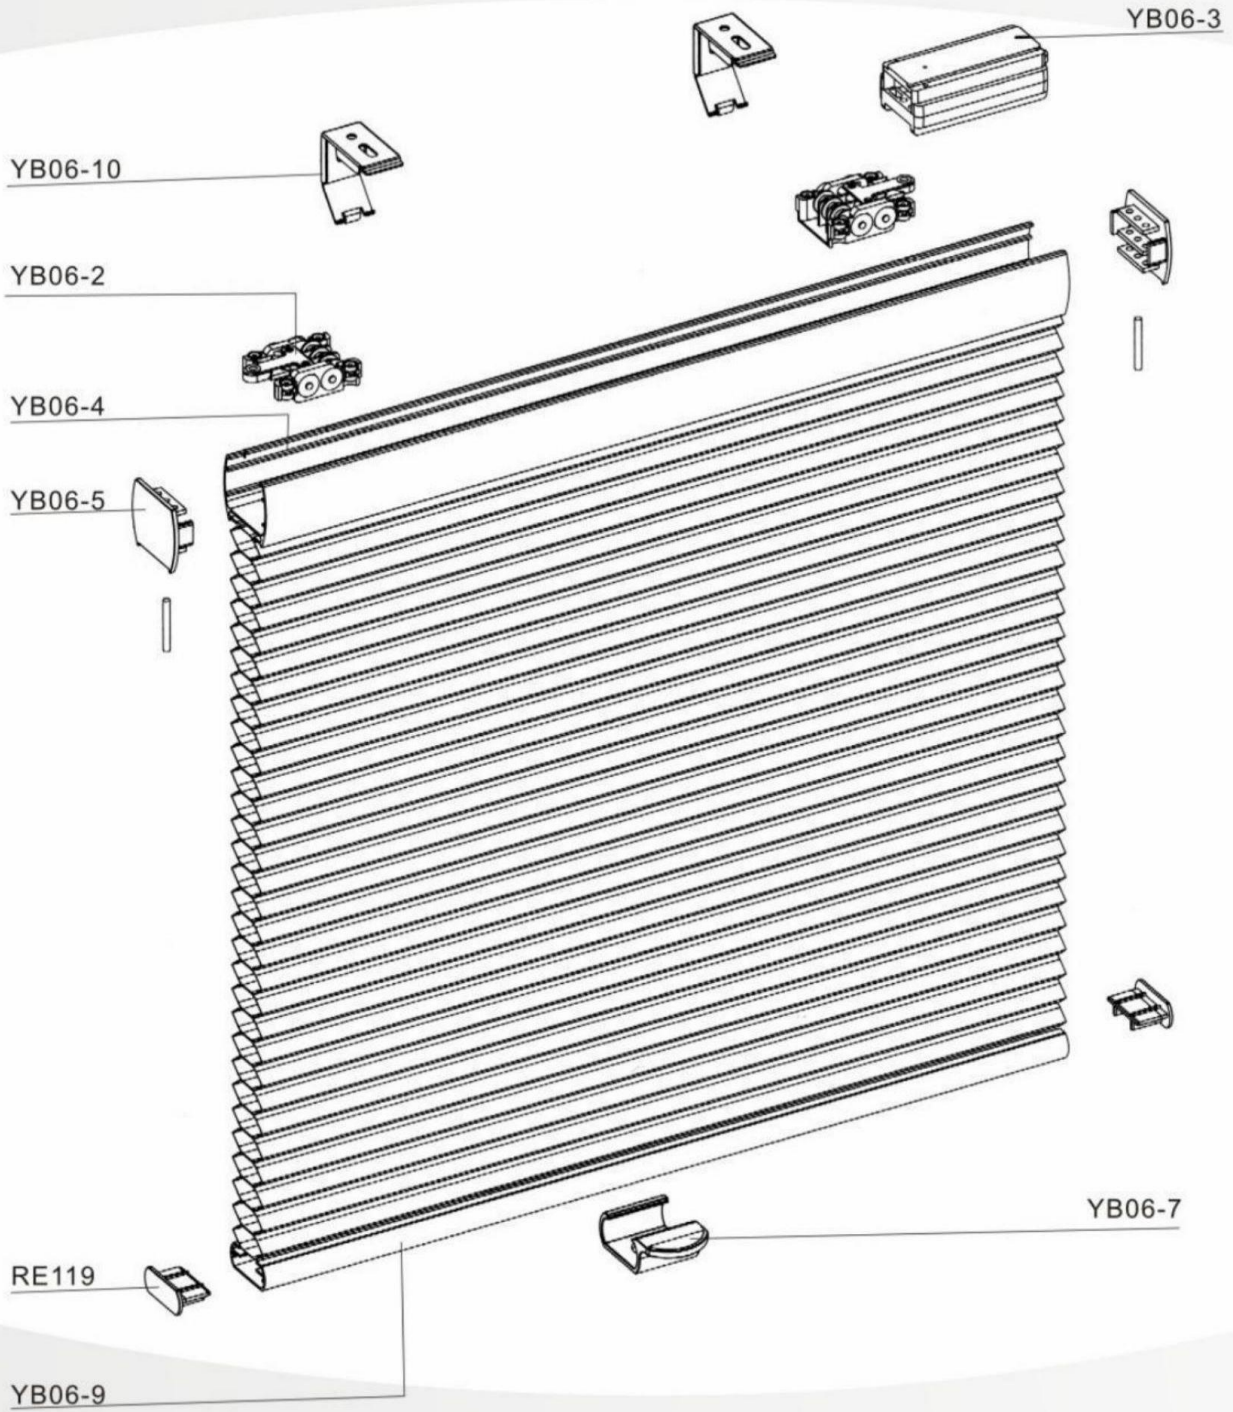

RLC-4

Square type rod
Aluminium
Any length available
4.9x4.9铝方棒

Honeycomb blind Product Parts

YB06-10

Bracket
6#手托百折帘安装架

YB06-2

Passive Pulley block
6#手托百折帘滑轮组

YB06-3