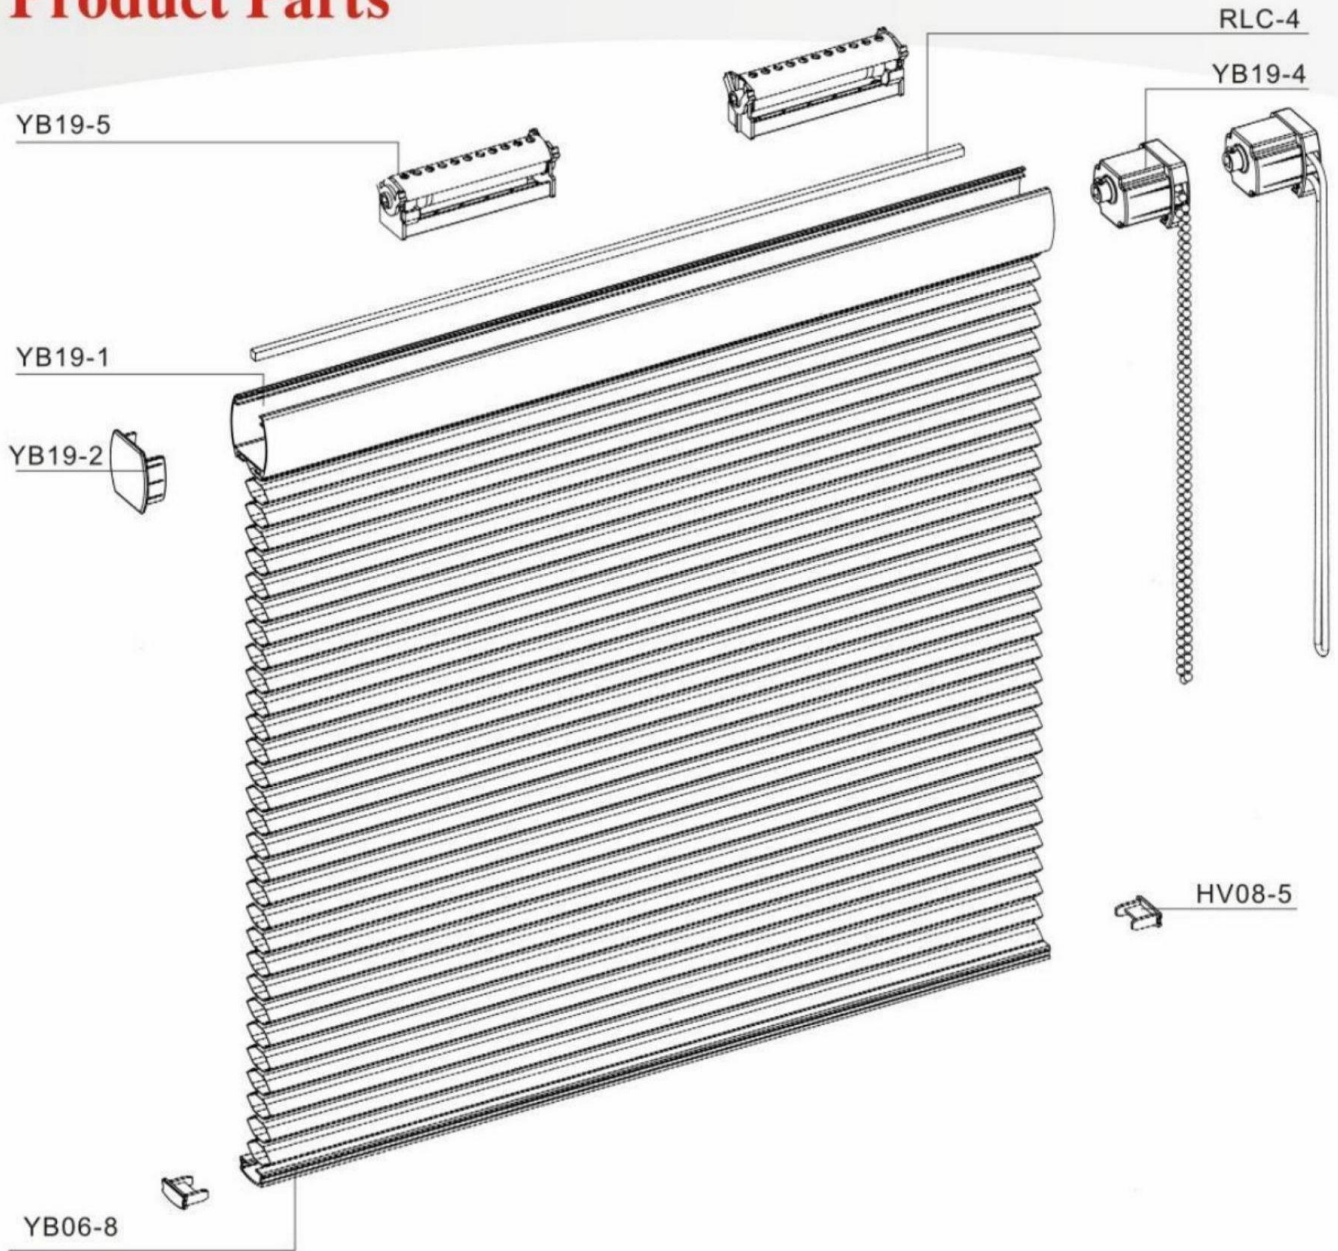

V-016-12

Wall bracket 12#安装码
Painted white 烤漆
Plated zinc 镀锌

V-016-17

Wall bracket 17#安装码
Plated zinc 镀锌

YB-38A

Endcap 3829
3829#尾塞

Honeycomb Blinds 25mm Product Parts

YB24CEQ-0.6/34