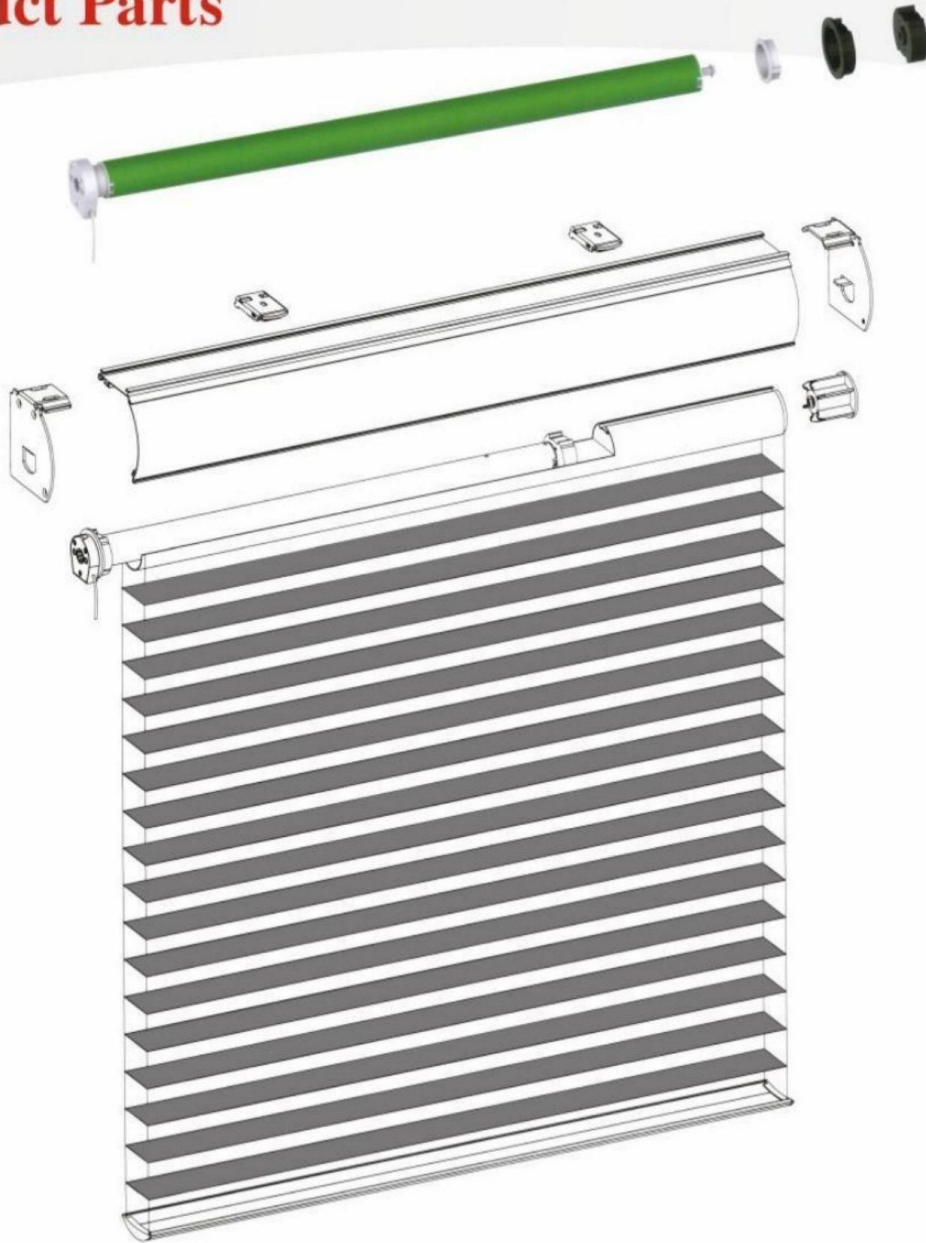

Motor shangri-la blind Product Parts