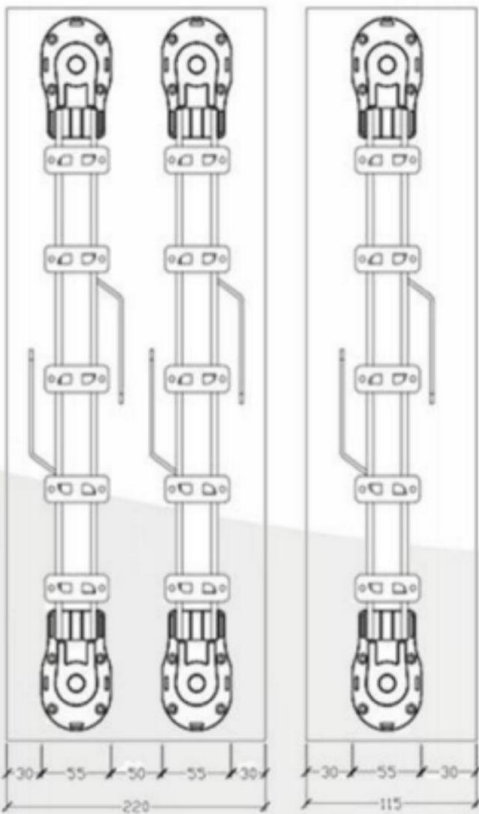

YIBO CURTAIN ACCESSORIES