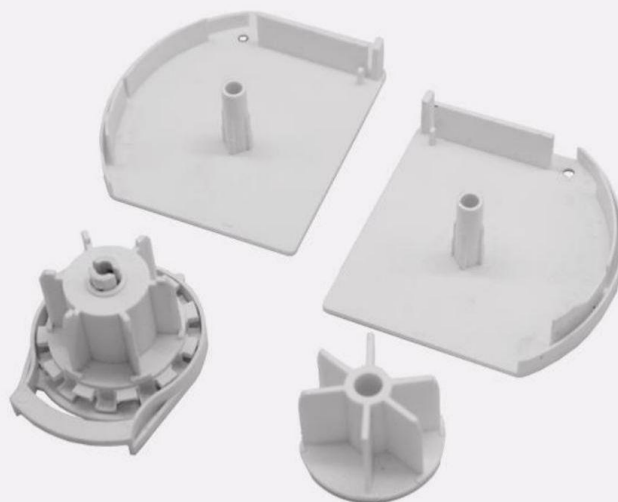

YB-ZE38-17

*Name: Clutch
 *Diameter: 37.7±0.2mm
 *Bead Chain: 4.5x6mm
 *Remarks: Universal
 控制器

ZPJ370
 Name: Top tube
 Color: Silver
 Thick: 1.0mm

YB-ZE38-11

*Name: Clutch
 *Diameter: 37.3±0.2mm
 *Bead Chain: 4.5x6mm
 *Remarks: Directional
 卷帘控制器