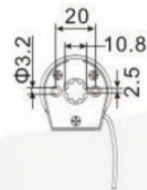

Motor Roller blind Product Parts