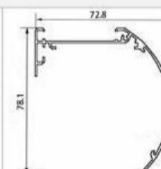

*Name: Aluminum cover
*Color: White or Customized
*Thickness: 1.0mm