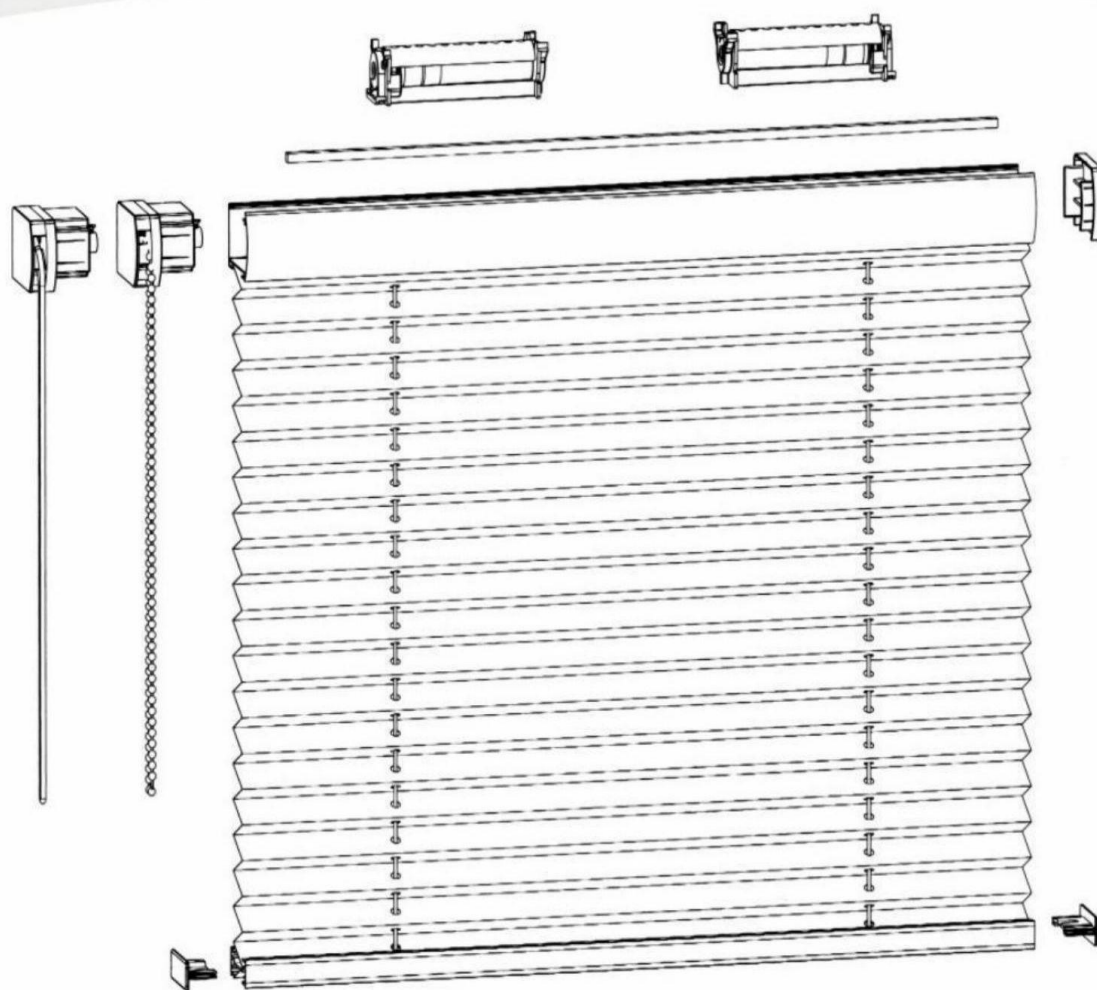

Handle
把手

YB06-9

Bottom rail 底杆
Aluminum
Any length available

YB06-11

Bearn fixation
配重条

Pleated Blinds 38mm Product Parts

1. Clockwork

2. Motor-driven