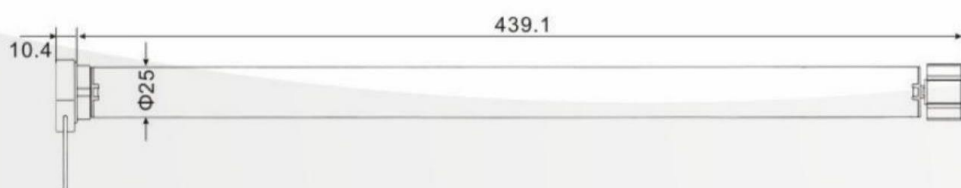

YBADA-42B

Endcap 4203
4203#卷帘尾塞

YBDJ-38G

Bracket
Zinc alloy
The bracket with bearing inside
Width of hook 10.5mm
3827#电动卷帘锌合金支架

Motor Zebra blind Product Parts

YB25LE-0.7/34
YB25CE-0.7/34

Rated Torque 0.7Nm
Rated Speed 34 r/min
Rated Voltage DC 8.4V 12V
Rated power 7W
Motor 25锂电池电机