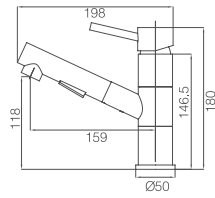

16G CHROME

16G-101 Ø35mm
Kitchen Mixer
Chrome