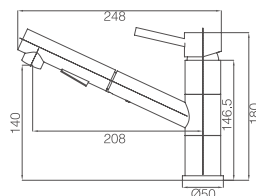

16G-606 Ø35mm
Kitchen Mixer
Chrome