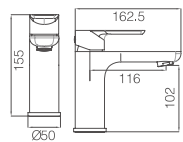

# 17B CHROME

**17B-101 Ø32mm**  
Basin Mixer  
Chrome

**17B-301 Ø32mm**  
Basin Mixer  
Chrome

**17C-106 Ø35mm**  
Kitchen Mixer  
Chrome

**17B-206 Ø35mm**  
Kitchen Mixer  
Chrome