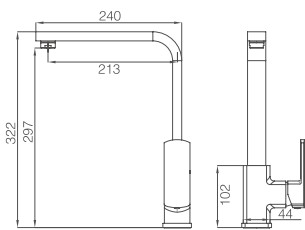

**16F-301** Ø32mm  
Basin Mixer  
Chrome

**ELEGANT AND FASHIONABLE**

Appearance can embody our pursuing of perfection and best care ness to the consumer.

**16F-106** Ø35mm  
Kitchen Mixer  
Chrome

**16F-003** Ø35mm  
In Wall Shower Mixer  
Chrome