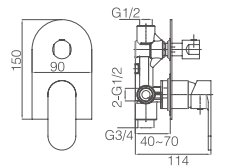

# 16H/16L CHROME

**16L-101 Ø25mm**  
Basin Mixer  
Chrome

**16H-101 Ø25mm**  
Basin Mixer  
Chrome

**16L-301 Ø25mm**  
Basin Mixer  
Chrome

**16H-301 Ø25mm**  
Basin Mixer  
Chrome

# 16H CHROME

**16H-003 Ø35mm**  
In Wall Shower Mixer  
Chrome

**16H-205 Ø35mm**  
Shower Mixer  
Chrome

**16H-004(90°) Ø35mm**  
In Wall Diverter Mixer  
Chrome

**16H-102 Ø35mm**  
Bathtub Mixer  
Chrome

**16N-101 Ø25mm**  
Basin Mixer  
Chrome

**16N-301 Ø25mm**  
Basin Mixer  
Chrome

**LIFE**

Is to meet your own double need of substance and spirit by a kind of most felicitous way

**16N-304 Ø35mm**  
In Wall Bath Mixer  
Chrome

**16N-004 Ø35mm**  
In Wall Diverter Mixer  
Chrome

**16N-003 Ø35mm**  
In Wall Shower Mixer  
Chrome

**16N-004(90°) Ø35mm**  
In Wall Diverter Mixer  
Chrome