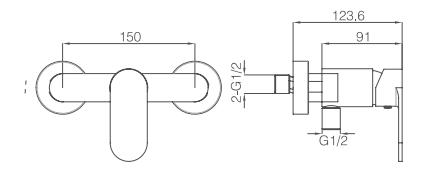

16H-205 Ø35mm
Shower Mixer
Chrome