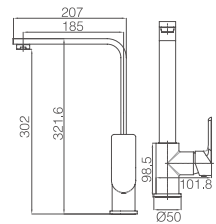

# 17B CHROME

**17B-106 Ø35mm**  
Kitchen Mixer  
Chrome

**17B-004(90°) Ø35mm**  
In Wall Diverter Mixer  
Chrome

**17B-003 Ø35mm**  
In Wall Shower Mixer  
Chrome

**17B-304 Ø35mm**  
In Wall Bath Mixer  
Chrome

# 17B ELECTRONIC MATT BLACK

**17B-101 Ø32mm**  
Basin Mixer  
Electronic Matt Black

**17C-106 Ø35mm**  
Kitchen Mixer  
Electronic Matt Black

**17B-301 Ø32mm**  
Basin Mixer  
Electronic Matt Black

**17B-206 Ø35mm**  
Kitchen Mixer  
Electronic Matt Black