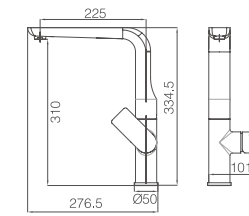

# 17B CHROME

**17B-101 Ø32mm**  
Basin Mixer  
Chrome

**17B-301 Ø32mm**  
Basin Mixer  
Chrome

**17C-106 Ø35mm**  
Kitchen Mixer  
Chrome

**17B-206 Ø35mm**  
Kitchen Mixer  
Chrome

# 17B CHROME

**17B-106 Ø35mm**  
Kitchen Mixer  
Chrome

**17B-004(90°) Ø35mm**  
In Wall Diverter Mixer  
Chrome

**17B-003 Ø35mm**  
In Wall Shower Mixer  
Chrome

**17B-304 Ø35mm**  
In Wall Bath Mixer  
Chrome