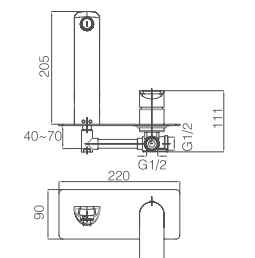

17B ELECTRONIC MATT BLACK

17B ELECTRONIC MATT BLACK