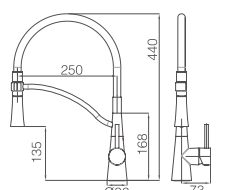

# 16G CHROME/BLACK

**16G-706 Ø35mm**  
Kitchen Mixer  
Chrome

**16G-305 Ø35mm**  
Kitchen Mixer  
Chrome

**16G-306 Ø35mm**  
Kitchen Mixer  
Chrome

**16G-305 Ø35mm**  
Kitchen Mixer  
Electronic Matt Black

# 16H/16L CHROME

**16L-101 Ø25mm**  
Basin Mixer  
Chrome

**16H-101 Ø25mm**  
Basin Mixer  
Chrome

**16L-301 Ø25mm**  
Basin Mixer  
Chrome

**16H-301 Ø25mm**  
Basin Mixer  
Chrome