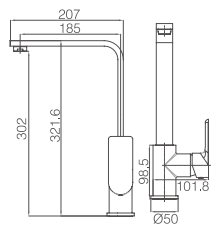

# 17B CHROME

**17B-101 Ø32mm**  
Basin Mixer  
Chrome

**17B-301 Ø32mm**  
Basin Mixer  
Chrome

**17C-106 Ø35mm**  
Kitchen Mixer  
Chrome

**17B-206 Ø35mm**  
Kitchen Mixer  
Chrome

# 17B CHROME

**17B-106 Ø35mm**  
Kitchen Mixer  
Chrome

**17B-004(90°) Ø35mm**  
In Wall Diverter Mixer  
Chrome

**17B-003 Ø35mm**  
In Wall Shower Mixer  
Chrome

**17B-304 Ø35mm**  
In Wall Bath Mixer  
Chrome