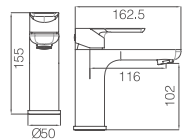

17B ELECTRONIC MATT BLACK

17B-101 Ø32mm
Basin Mixer
Electronic Matt Black