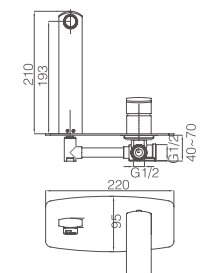

# 16F ELECTRONIC MATT BLACK

**16F-003** Ø35mm  
In Wall Shower Mixer  
Electronic Matt Black

**16F-004(90°)** Ø35mm  
In Wall Diverter Mixer  
Electronic Matt Black

**16F-003A** Ø35mm  
In Wall Shower Mixer  
Electronic Matt Black