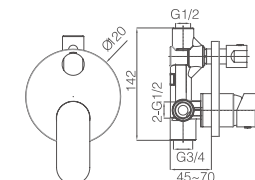

16H/16L CHROME

16H CHROME