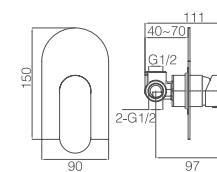

# 16H/16L CHROME

**16L-101 Ø25mm**  
Basin Mixer  
Chrome

**16H-101 Ø25mm**  
Basin Mixer  
Chrome

**16L-301 Ø25mm**  
Basin Mixer  
Chrome

**16H-301 Ø25mm**  
Basin Mixer  
Chrome

# 16H CHROME

**16H-003 Ø35mm**  
In Wall Shower Mixer  
Chrome

**16H-205 Ø35mm**  
Shower Mixer  
Chrome

**16H-004(90°) Ø35mm**  
In Wall Diverter Mixer  
Chrome

**16H-102 Ø35mm**  
Bathtub Mixer  
Chrome

**16N-101 Ø25mm**  
Basin Mixer  
Chrome

**16N-301 Ø25mm**  
Basin Mixer  
Chrome

**LIFE**

Is to meet your own double need of substance and spirit by a kind of most felicitous way

**16N-304 Ø35mm**  
In Wall Bath Mixer  
Chrome

**16N-004 Ø35mm**  
In Wall Diverter Mixer  
Chrome

**16N-003 Ø35mm**  
In Wall Shower Mixer  
Chrome

**16N-004(90°) Ø35mm**  
In Wall Diverter Mixer  
Chrome