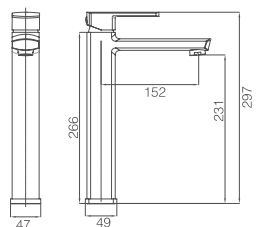

16F-301 Ø32mm
Basin Mixer
Chrome