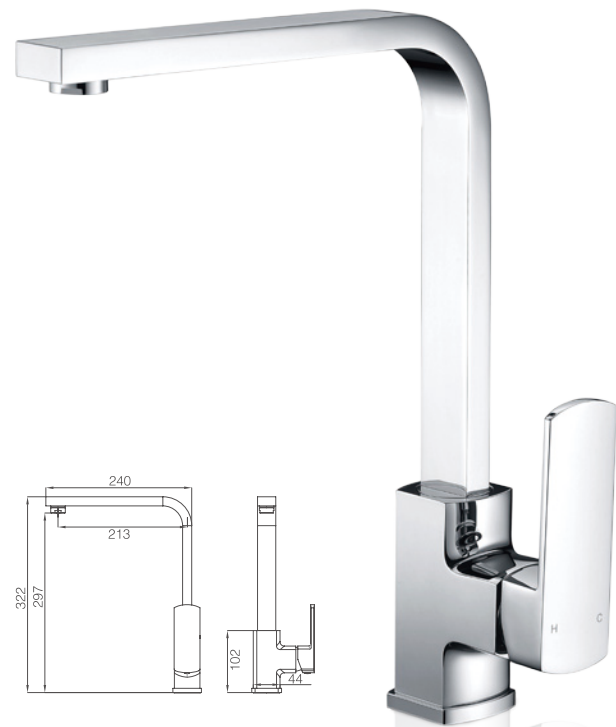

Amazing water, sing the praises of life, pure water will not be polluted by dirty, every place was touched by body, which has a shiny print, make your life cleaned and fresh.

**16F-101** Ø32mm  
Basin Mixer  
Chrome

**16F-301** Ø32mm  
Basin Mixer  
Chrome

**ELEGANT AND FASHIONABLE**

Appearance can embody our pursuing of perfection and best care ness to the consumer.

**16F-106** Ø35mm  
Kitchen Mixer  
Chrome

**16F-003** Ø35mm  
In Wall Shower Mixer  
Chrome