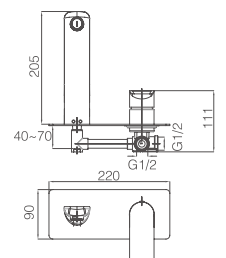

# 17B CHROME

**17B-106 Ø35mm**  
Kitchen Mixer  
Chrome

**17B-004(90°) Ø35mm**  
In Wall Diverter Mixer  
Chrome

**17B-003 Ø35mm**  
In Wall Shower Mixer  
Chrome

**17B-304 Ø35mm**  
In Wall Bath Mixer  
Chrome