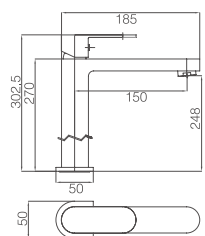

# 16H/16L CHROME

**16L-101 Ø25mm**  
Basin Mixer  
Chrome

**16H-101 Ø25mm**  
Basin Mixer  
Chrome

**16L-301 Ø25mm**  
Basin Mixer  
Chrome

**16H-301 Ø25mm**  
Basin Mixer  
Chrome

# 16H CHROME

**16H-003 Ø35mm**  
In Wall Shower Mixer  
Chrome

**16H-205 Ø35mm**  
Shower Mixer  
Chrome

**16H-004(90°) Ø35mm**  
In Wall Diverter Mixer  
Chrome

**16H-102 Ø35mm**  
Bathtub Mixer  
Chrome

**16N-101 Ø25mm**  
Basin Mixer  
Chrome

**16N-301 Ø25mm**  
Basin Mixer  
Chrome

**LIFE**

Is to meet your own double need of substance and spirit by a kind of most felicitous way

**16N-304 Ø35mm**  
In Wall Bath Mixer  
Chrome