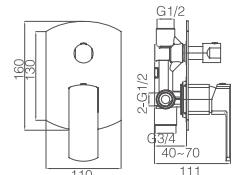

16F-004(90°) Ø35mm
In Wall Diverter Mixer
Chrome