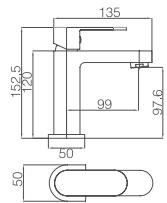

# 16H/16L CHROME

**16L-101 Ø25mm**  
Basin Mixer  
Chrome

**16H-101 Ø25mm**  
Basin Mixer  
Chrome

**16L-301 Ø25mm**  
Basin Mixer  
Chrome

**16H-301 Ø25mm**  
Basin Mixer  
Chrome

# 16H CHROME

**16H-003 Ø35mm**  
In Wall Shower Mixer  
Chrome

**16H-205 Ø35mm**  
Shower Mixer  
Chrome

**16H-004(90°) Ø35mm**  
In Wall Diverter Mixer  
Chrome

**16H-102 Ø35mm**  
Bathtub Mixer  
Chrome