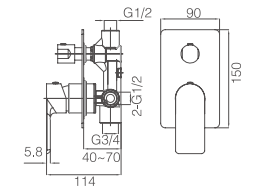

17B ELECTRONIC MATT BLACK

17B-004(90°) Ø35mm
In Wall Diverter Mixer
Electronic Matt Black