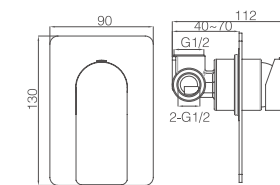

# 17B CHROME

**17B-101 Ø32mm**  
Basin Mixer  
Chrome

**17B-301 Ø32mm**  
Basin Mixer  
Chrome

**17C-106 Ø35mm**  
Kitchen Mixer  
Chrome

**17B-206 Ø35mm**  
Kitchen Mixer  
Chrome

# 17B CHROME

**17B-106 Ø35mm**  
Kitchen Mixer  
Chrome

**17B-004(90°) Ø35mm**  
In Wall Diverter Mixer  
Chrome

**17B-003 Ø35mm**  
In Wall Shower Mixer  
Chrome

**17B-304 Ø35mm**  
In Wall Bath Mixer  
Chrome