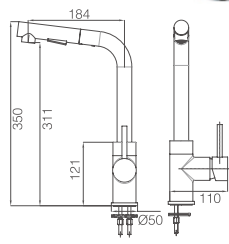

16G-106 Ø35mm
Kitchen Mixer
Chrome