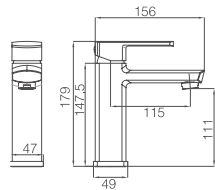

16F ELECTRONIC MATT BLACK

16F-101 Ø32mm
Basin Mixer
Electronic Matt Black