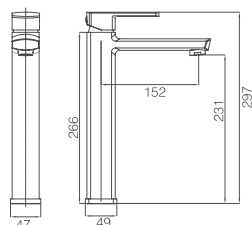

16F-301 Ø32mm
Basin Mixer
Electronic Matt Black