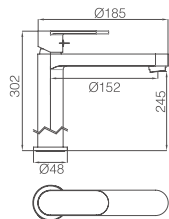

# 16H/16L CHROME

**16L-101 Ø25mm**  
Basin Mixer  
Chrome

**16H-101 Ø25mm**  
Basin Mixer  
Chrome

**16L-301 Ø25mm**  
Basin Mixer  
Chrome

**16H-301 Ø25mm**  
Basin Mixer  
Chrome

# 16H CHROME

**16H-003 Ø35mm**  
In Wall Shower Mixer  
Chrome

**16H-205 Ø35mm**  
Shower Mixer  
Chrome

**16H-004(90°) Ø35mm**  
In Wall Diverter Mixer  
Chrome

**16H-102 Ø35mm**  
Bathtub Mixer  
Chrome