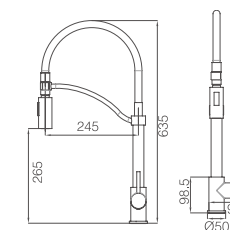

16G CHROME/BLACK