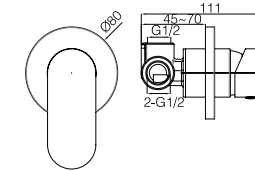

16H CHROME

16H-003 Ø35mm
In Wall Shower Mixer
Chrome