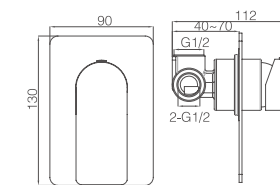

17B-003 Ø35mm
In Wall Shower Mixer
Electronic Matt Black