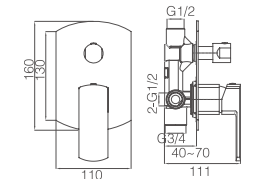

16F-004(90°) Ø35mm
In Wall Diverter Mixer
Electronic Matt Black