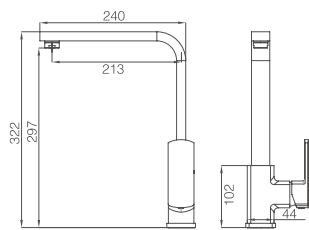

16F-106 Ø35mm
Kitchen Mixer
Electronic Matt Black