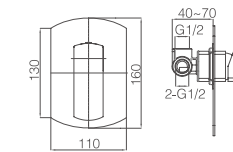

16F ELECTRONIC MATT BLACK

16F-003 Ø35mm
In Wall Shower Mixer
Electronic Matt Black