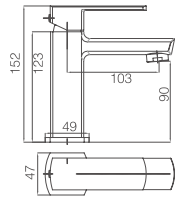

# 16G CHROME/BLACK

**16G-706 Ø35mm**  
Kitchen Mixer  
Chrome

**16G-305 Ø35mm**  
Kitchen Mixer  
Chrome

**16G-306 Ø35mm**  
Kitchen Mixer  
Chrome

**16G-305 Ø35mm**  
Kitchen Mixer  
Electronic Matt Black

# 16H/16L CHROME

**16L-101 Ø25mm**  
Basin Mixer  
Chrome

**16H-101 Ø25mm**  
Basin Mixer  
Chrome

**16L-301 Ø25mm**  
Basin Mixer  
Chrome

**16H-301 Ø25mm**  
Basin Mixer  
Chrome