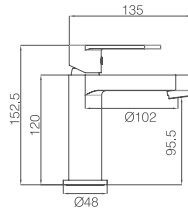

# 16H/16L CHROME

**16L-101 Ø25mm**  
Basin Mixer  
Chrome

**16H-101 Ø25mm**  
Basin Mixer  
Chrome

**16L-301 Ø25mm**  
Basin Mixer  
Chrome

**16H-301 Ø25mm**  
Basin Mixer  
Chrome