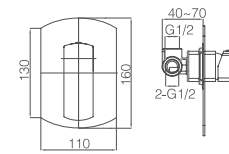

**16F-301** Ø32mm  
Basin Mixer  
Chrome

**ELEGANT AND FASHIONABLE**

Appearance can embody our pursuing of perfection and best care ness to the consumer.

**16F-106** Ø35mm  
Kitchen Mixer  
Chrome

**16F-003** Ø35mm  
In Wall Shower Mixer  
Chrome