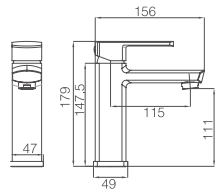

16F-101 Ø32mm
Basin Mixer
Chrome