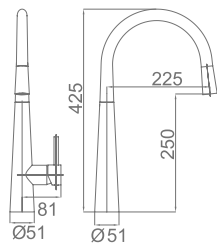

# 17B CHROME

**17B-101 Ø32mm**  
Basin Mixer  
Chrome

**17B-301 Ø32mm**  
Basin Mixer  
Chrome

**17C-106 Ø35mm**  
Kitchen Mixer  
Chrome

**17B-206 Ø35mm**  
Kitchen Mixer  
Chrome