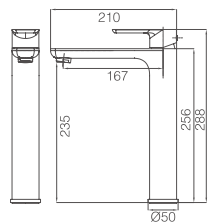

17B-301 Ø32mm
Basin Mixer
Electronic Matt Black