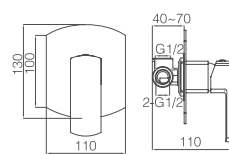

**16F-301** Ø32mm  
Basin Mixer  
Chrome

**ELEGANT AND FASHIONABLE**

Appearance can embody our pursuing of perfection and best care ness to the consumer.

**16F-106** Ø35mm  
Kitchen Mixer  
Chrome

**16F-003** Ø35mm  
In Wall Shower Mixer  
Chrome