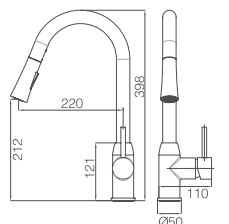

# 16G CHROME

**16G-101 Ø35mm**  
Kitchen Mixer  
Chrome

**16G-106 Ø35mm**  
Kitchen Mixer  
Chrome

**16G-606 Ø35mm**  
Kitchen Mixer  
Chrome

**16G-206 Ø35mm**  
Kitchen Mixer  
Chrome