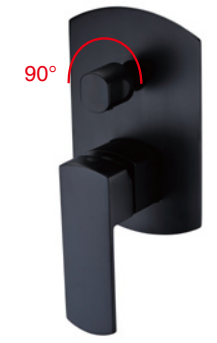

16F-004(90°) Ø35mm
In Wall Diverter Mixer
Electronic Matt Black