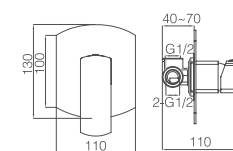

16F ELECTRONIC MATT BLACK

16F ELECTRONIC MATT BLACK