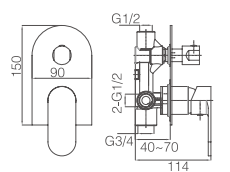

# 16H CHROME

**16H-003 Ø35mm**  
In Wall Shower Mixer  
Chrome

**16H-205 Ø35mm**  
Shower Mixer  
Chrome

**16H-004(90°) Ø35mm**  
In Wall Diverter Mixer  
Chrome

**16H-102 Ø35mm**  
Bathtub Mixer  
Chrome

**16N-101 Ø25mm**  
Basin Mixer  
Chrome

**16N-301 Ø25mm**  
Basin Mixer  
Chrome

**LIFE**

Is to meet your own double need of substance and spirit by a kind of most felicitous way

**16N-304 Ø35mm**  
In Wall Bath Mixer  
Chrome

**16N-004 Ø35mm**  
In Wall Diverter Mixer  
Chrome

**16N-003 Ø35mm**  
In Wall Shower Mixer  
Chrome

**16N-004(90°) Ø35mm**  
In Wall Diverter Mixer  
Chrome