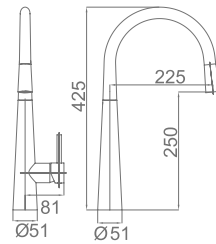

# 17B CHROME

**17B-101 Ø32mm**  
Basin Mixer  
Chrome

**17B-301 Ø32mm**  
Basin Mixer  
Chrome

**17C-106 Ø35mm**  
Kitchen Mixer  
Chrome

**17B-206 Ø35mm**  
Kitchen Mixer  
Chrome

# 17B CHROME

**17B-106 Ø35mm**  
Kitchen Mixer  
Chrome

**17B-004(90°) Ø35mm**  
In Wall Diverter Mixer  
Chrome

**17B-003 Ø35mm**  
In Wall Shower Mixer  
Chrome

**17B-304 Ø35mm**  
In Wall Bath Mixer  
Chrome

# 17B ELECTRONIC MATT BLACK

**17B-101 Ø32mm**  
Basin Mixer  
Electronic Matt Black

**17C-106 Ø35mm**  
Kitchen Mixer  
Electronic Matt Black

**17B-301 Ø32mm**  
Basin Mixer  
Electronic Matt Black

**17B-206 Ø35mm**  
Kitchen Mixer  
Electronic Matt Black