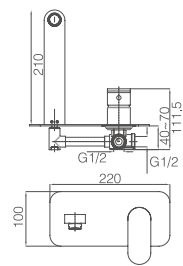

# 16H/16L CHROME

**16L-101 Ø25mm**  
Basin Mixer  
Chrome

**16H-101 Ø25mm**  
Basin Mixer  
Chrome

**16L-301 Ø25mm**  
Basin Mixer  
Chrome

**16H-301 Ø25mm**  
Basin Mixer  
Chrome

# 16H CHROME

**16H-003 Ø35mm**  
In Wall Shower Mixer  
Chrome

**16H-205 Ø35mm**  
Shower Mixer  
Chrome

**16H-004(90°) Ø35mm**  
In Wall Diverter Mixer  
Chrome

**16H-102 Ø35mm**  
Bathtub Mixer  
Chrome

**16N-101 Ø25mm**  
Basin Mixer  
Chrome

**16N-301 Ø25mm**  
Basin Mixer  
Chrome

**LIFE**

Is to meet your own double need of substance and spirit by a kind of most felicitous way

**16N-304 Ø35mm**  
In Wall Bath Mixer  
Chrome

**16N-004 Ø35mm**  
In Wall Diverter Mixer  
Chrome

**16N-003 Ø35mm**  
In Wall Shower Mixer  
Chrome

**16N-004(90°) Ø35mm**  
In Wall Diverter Mixer  
Chrome