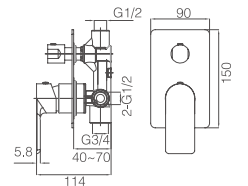

17B-004(90°) Ø35mm
In Wall Diverter Mixer
Chrome