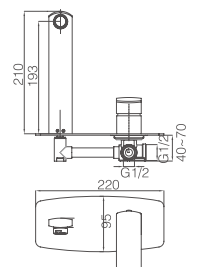

16F-304 Ø35mm
In Wall Bath Mixer
Chrome