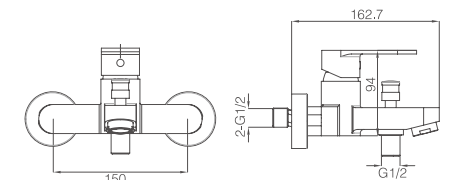

# 16H CHROME

**16H-003 Ø35mm**  
In Wall Shower Mixer  
Chrome

**16H-205 Ø35mm**  
Shower Mixer  
Chrome

**16H-004(90°) Ø35mm**  
In Wall Diverter Mixer  
Chrome

**16H-102 Ø35mm**  
Bathtub Mixer  
Chrome