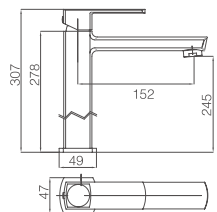

# 16G CHROME/BLACK

**16G-706 Ø35mm**  
Kitchen Mixer  
Chrome

**16G-305 Ø35mm**  
Kitchen Mixer  
Chrome

**16G-306 Ø35mm**  
Kitchen Mixer  
Chrome

**16G-305 Ø35mm**  
Kitchen Mixer  
Electronic Matt Black

# 16H/16L CHROME

**16L-101 Ø25mm**  
Basin Mixer  
Chrome

**16H-101 Ø25mm**  
Basin Mixer  
Chrome

**16L-301 Ø25mm**  
Basin Mixer  
Chrome

**16H-301 Ø25mm**  
Basin Mixer  
Chrome