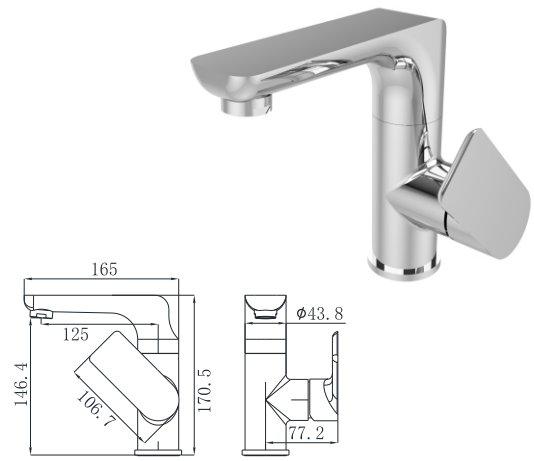

19S-004 Ø35mm
In Wall Bath Mixer
Aged Iron Color

19M-502 G5/8
In Wall Bath Set
Chrome

19M-509 G5/8
In Wall Bath Set
Chrome

16F-201 Ø25mm
Basin Mixer
Chrome

19F-101 Ø35mm
Basin Mixer
Chrome

17A-515 Ø35mm
Basin Set
Chrome