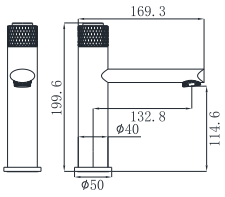

19S-304 Ø35mm
In Wall Bath Mixer
Brushed Gold

19S-003 Ø35mm
In Wall Bath Mixer
Brushed Gold

19S-004 Ø35mm
In Wall Bath Mixer
Brushed Gold

19S SERIES

19S-101 Ø35mm
Basin Mixer
Aged Iron Color

19S-301 Ø35mm
Basin Mixer
Aged Iron Color