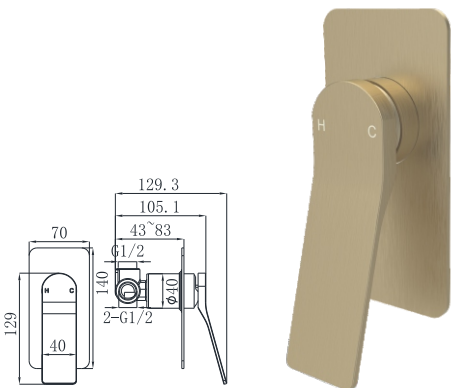

19N SERIES

19N-101 Ø26mm
Basin Mixer
Brushed Gold

19N-301 Ø26mm
Electronic Matt Black
Brushed Gold

19N-106 Ø26mm
Kitchen Mixer
Brushed Gold

19N-304 Ø35mm
In Wall Bath Mixer
Brushed Gold

19N-003 Ø35mm
In Wall Bath Mixer
Brushed Gold