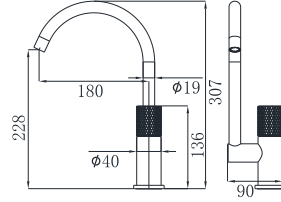

19L-003 Ø35mm
In Wall Bath Mixer
Aged Iron Color

19L-004 Ø35mm
In Wall Bath Mixer
Aged Iron Color

19M SERIES

19M-101 Ø35mm
Basin Mixer
Chrome

19M-301 Ø35mm
Basin Mixer
Chrome

19M-106 Ø35mm
Kitchen Mixer
Chrome