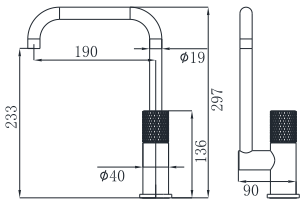

19L-003 Ø35mm
In Wall Bath Mixer
Aged Iron Color

19L-004 Ø35mm
In Wall Bath Mixer
Aged Iron Color

19M SERIES

19M-101 Ø35mm
Basin Mixer
Chrome

19M-301 Ø35mm
Basin Mixer
Chrome

19M-106 Ø35mm
Kitchen Mixer
Chrome