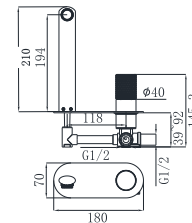

19L SERIES

19L-101 Ø35mm
Basin Mixer
Chrome

19L-301 Ø35mm
Basin Mixer
Chrome

19L-106 Ø35mm
Kitchen Mixer
Chrome

19L-206 Ø35mm
Kitchen Mixer
Chrome

19L-306 Ø35mm
Kitchen Mixer
Chrome

19L-304 Ø35mm
In Wall Bath Mixer
Chrome