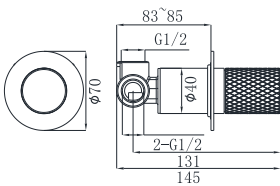

19L-003 Ø35mm
In Wall Bath Mixer
Brushed Gold