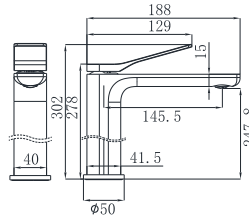

19M-304 Ø35mm
In Wall Bath Mixer
Aged Iron Color

19M-003 Ø35mm
In Wall Bath Mixer
Aged Iron Color

19M-004 Ø35mm
In Wall Bath Mixer
Aged Iron Color

19N SERIES

19N-101 Ø26mm
Basin Mixer
Chrome

19N-301 Ø26mm
Basin Mixer
Chrome