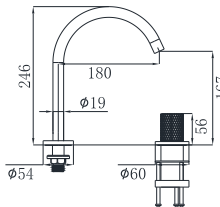

19M-306 Ø35mm
Kitchen Mixer
Chrome