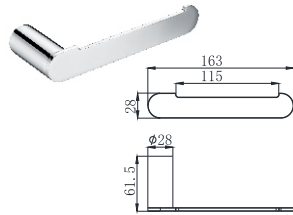

19G-106 Ø35mm
Kitchen Mixer
Chrome

Shower Set SERIES

19K-305
Shower Set
Chrome

12B-337
Shower Rail
Chrome
Ø25mm

12B-365
Shower Rail
Chrome
Ø25mm

15-88 SERIES

15-8801
Hook
Chrome

15-8802
Paper Holder
Chrome