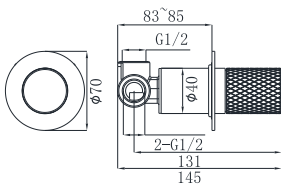

19L-003 Ø35mm
In Wall Bath Mixer
Electronic Matt Black