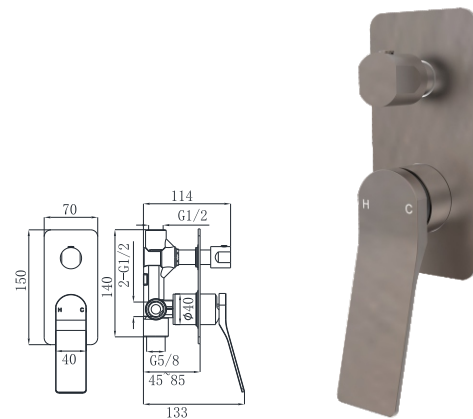

19N-004   **Ø35mm**
In Wall Bath Mixer
Aged Iron Color