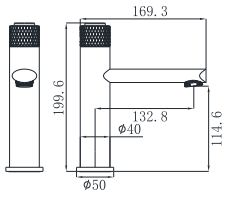

19N-304 **Ø35mm**
In Wall Bath Mixer
Aged Iron Color

19N-003 **Ø35mm**
In Wall Bath Mixer
Aged Iron Color

19N-004 **Ø35mm**
In Wall Bath Mixer
Aged Iron Color

19S SERIES

19S-101 Ø35mm
Basin Mixer
Chrome

19S-301 Ø35mm
Basin Mixer
Chrome