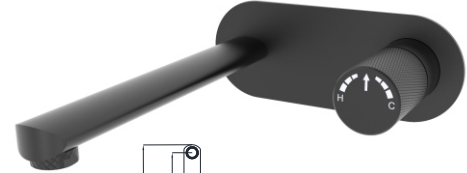

19L-304 Ø35mm
In Wall Bath Mixer
Electronic Matt Black