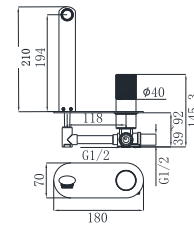

19L-301 Ø35mm
Basin Mixer
Aged Iron Color

19L-106 Ø35mm
Kitchen Mixer
Aged Iron Color

19L-206 Ø35mm
Kitchen Mixer
Aged Iron Color

19L-306 Ø35mm
Kitchen Mixer
Aged Iron Color

19L-304 Ø35mm
In Wall Bath Mixer
Aged Iron Color