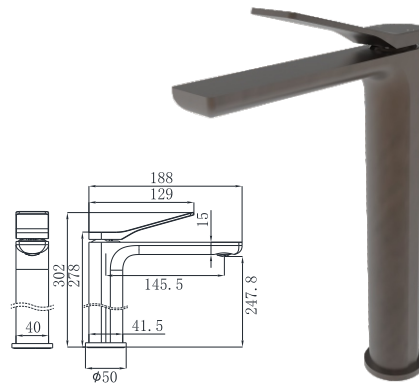

19N-301   **Ø26mm**
Electronic Matt Black
Aged Iron Color