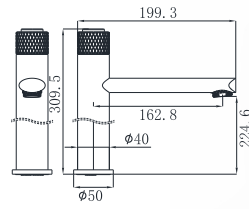

19S-304 Ø35mm
In Wall Bath Mixer
Brushed Gold

19S-003 Ø35mm
In Wall Bath Mixer
Brushed Gold

19S-004 Ø35mm
In Wall Bath Mixer
Brushed Gold

19S SERIES

19S-101 Ø35mm
Basin Mixer
Aged Iron Color

19S-301 Ø35mm
Basin Mixer
Aged Iron Color