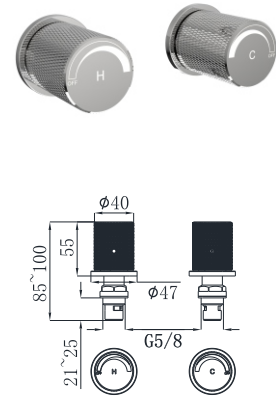

19M-509 G5/8
In Wall Bath Set
Chrome