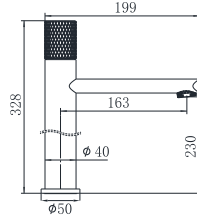

19L-301 Ø35mm
Basin Mixer
Brushed Gold