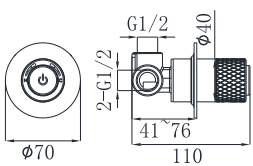

19S-106 Ø35mm
Kitchen Mixer
Aged Iron Color

19S-206 Ø35mm
Kitchen Mixer
Aged Iron Color

19S-306 Ø35mm
Kitchen Mixer
Aged Iron Color

19S-304 Ø35mm
In Wall Bath Mixer
Aged Iron Color

19S-003 Ø35mm
In Wall Bath Mixer
Aged Iron Color