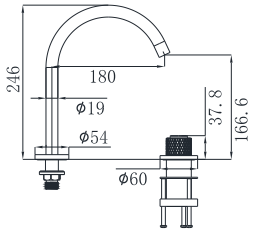

19S-306 Ø35mm
Kitchen Mixer
Aged Iron Color