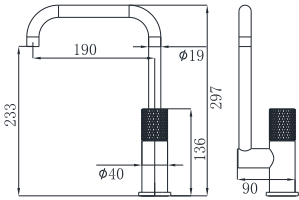

19L SERIES

19L-101 Ø35mm
Basin Mixer
Chrome

19L-301 Ø35mm
Basin Mixer
Chrome

19L-106 Ø35mm
Kitchen Mixer
Chrome

19L-206 Ø35mm
Kitchen Mixer
Chrome

19L-306 Ø35mm
Kitchen Mixer
Chrome

19L-304 Ø35mm
In Wall Bath Mixer
Chrome