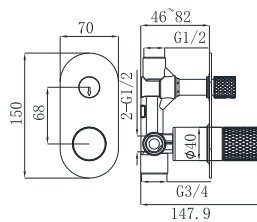

19M-206 Ø35mm
Kitchen Mixer
Chrome

19M-306 Ø35mm
Kitchen Mixer
Chrome

19M-304 Ø35mm
In Wall Bath Mixer
Chrome

19M-003 Ø35mm
In Wall Bath Mixer
Chrome

19M-004 Ø35mm
In Wall Bath Mixer
Chrome

19M SERIES

19M-101 Ø35mm
Basin Mixer
Electronic Matt Black