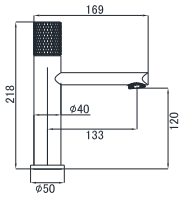

19L-306 Ø35mm
Kitchen Mixer
Brushed Gold

19L-304 Ø35mm
In Wall Bath Mixer
Brushed Gold

19L-003 Ø35mm
In Wall Bath Mixer
Brushed Gold

19L-004 Ø35mm
In Wall Bath Mixer
Brushed Gold

19L SERIES

19L-101 Ø35mm
Basin Mixer
Aged Iron Color