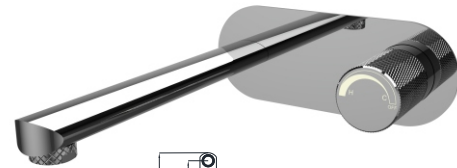

19M-304 Ø35mm
In Wall Bath Mixer
Chrome