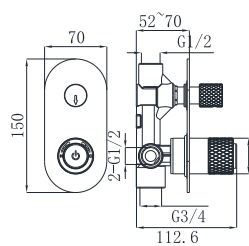

19S-004 Ø35mm
In Wall Bath Mixer
Electronic Matt Black