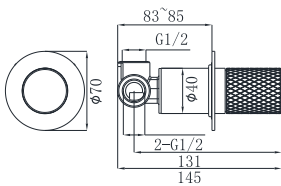

19L-301 Ø35mm
Basin Mixer
Aged Iron Color

19L-106 Ø35mm
Kitchen Mixer
Aged Iron Color

19L-206 Ø35mm
Kitchen Mixer
Aged Iron Color

19L-306 Ø35mm
Kitchen Mixer
Aged Iron Color

19L-304 Ø35mm
In Wall Bath Mixer
Aged Iron Color