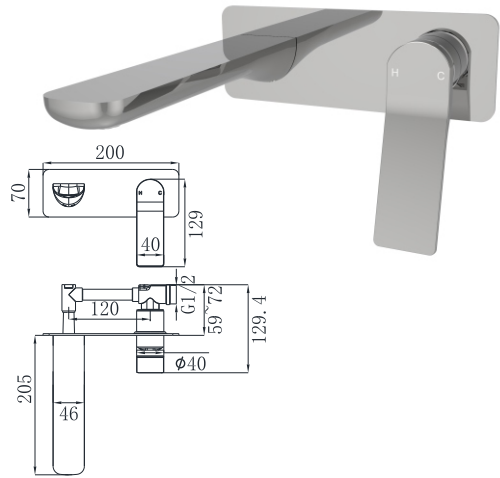

19N-304 Ø35mm
In Wall Bath Mixer
Chrome