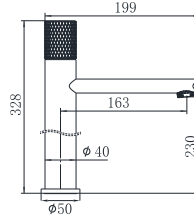

19M-301 Ø35mm
Basin Mixer
Aged Iron Color