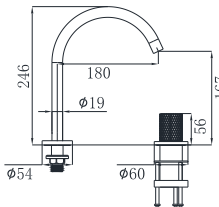

19M-306 Ø35mm
Kitchen Mixer
Aged Iron Color