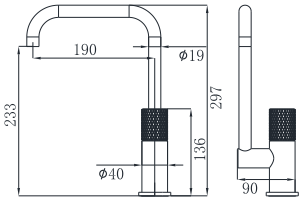

19M-106 Ø35mm
Kitchen Mixer
Aged Iron Color