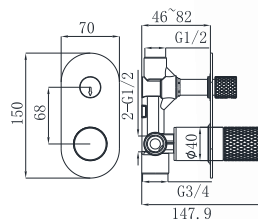

19L-004 Ø35mm
In Wall Bath Mixer
Aged Iron Color