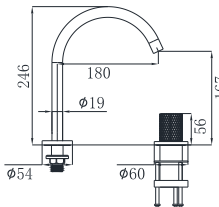

19M-306 Ø35mm
Kitchen Mixer
Electronic Matt Black