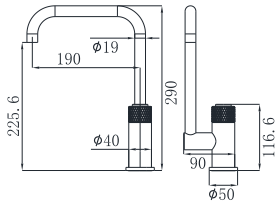

19N-304 **Ø35mm**
In Wall Bath Mixer
Aged Iron Color

19N-003 **Ø35mm**
In Wall Bath Mixer
Aged Iron Color

19N-004 **Ø35mm**
In Wall Bath Mixer
Aged Iron Color

19S SERIES

19S-101 Ø35mm
Basin Mixer
Chrome

19S-301 Ø35mm
Basin Mixer
Chrome