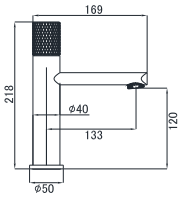

19L SERIES

19L-101 Ø35mm
Basin Mixer
Chrome

19L-301 Ø35mm
Basin Mixer
Chrome

19L-106 Ø35mm
Kitchen Mixer
Chrome

19L-206 Ø35mm
Kitchen Mixer
Chrome

19L-306 Ø35mm
Kitchen Mixer
Chrome

19L-304 Ø35mm
In Wall Bath Mixer
Chrome