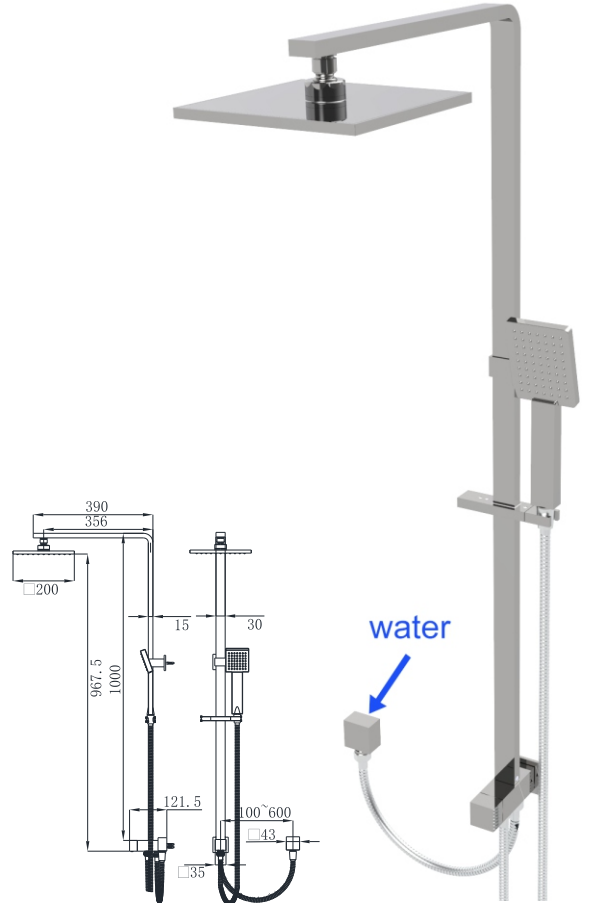

12B-337
Shower Rail
Chrome
Ø25mm