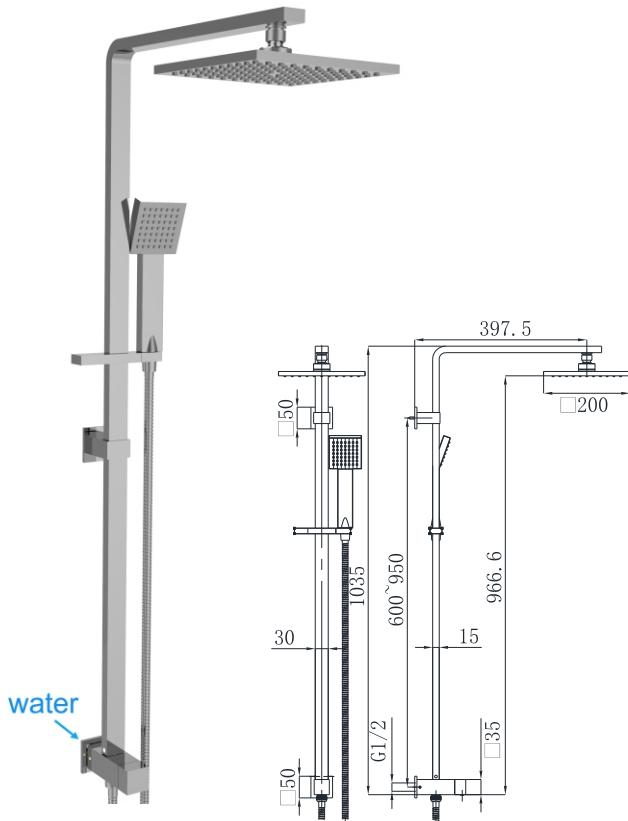

19G-106 Ø35mm
Kitchen Mixer
Chrome

Shower Set SERIES

19K-305
Shower Set
Chrome

12B-337
Shower Rail
Chrome
Ø25mm

12B-365
Shower Rail
Chrome
Ø25mm

15-88 SERIES

15-8801
Hook
Chrome

15-8802
Paper Holder
Chrome