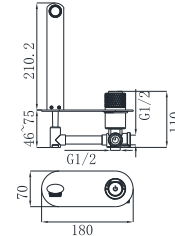

19S-304 Ø35mm
In Wall Bath Mixer
Chrome