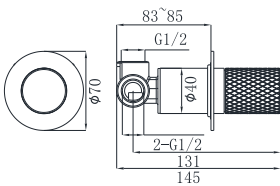

19M-003 Ø35mm
In Wall Bath Mixer
Brushed Gold