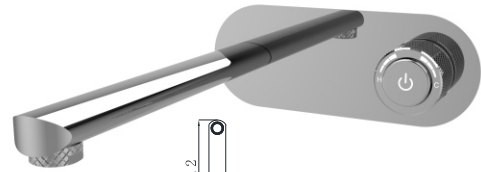

19S-304 Ø35mm
In Wall Bath Mixer
Chrome