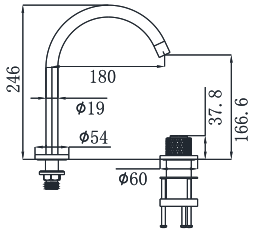

19S SERIES

19S-101 Ø35mm
Basin Mixer
Electronic Matt Black

19S-301 Ø35mm
Basin Mixer
Electronic Matt Black

19S-106 Ø35mm
Kitchen Mixer
Electronic Matt Black

19S-206 Ø35mm
Kitchen Mixer
Electronic Matt Black