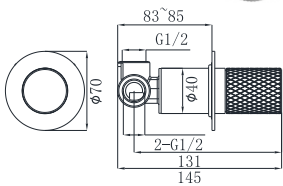

19M-003 Ø35mm
In Wall Bath Mixer
Chrome