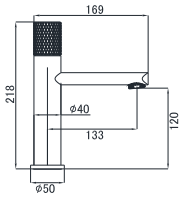

19L SERIES

19L-101 Ø35mm
Basin Mixer
Electronic Matt Black