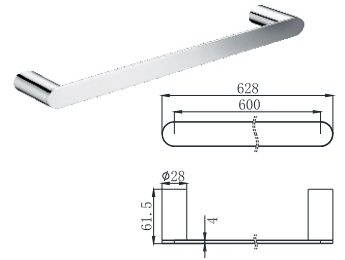

15-8803/600
Towel Bar
Chrome