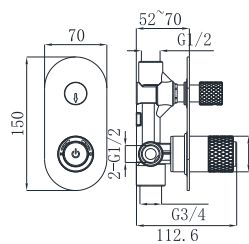

19S-106 Ø35mm
Kitchen Mixer
Chrome

19S-206 Ø35mm
Kitchen Mixer
Chrome

19S-306 Ø35mm
Kitchen Mixer
Chrome

19S-304 Ø35mm
In Wall Bath Mixer
Chrome

19S-003 Ø35mm
In Wall Bath Mixer
Chrome

19S-004 Ø35mm
In Wall Bath Mixer
Chrome