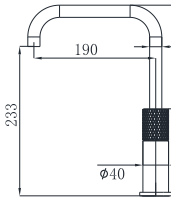

19L-003 Ø35mm
In Wall Bath Mixer
Chrome

19L-004 Ø35mm
In Wall Bath Mixer
Chrome

19L SERIES

19L-101 Ø35mm
Basin Mixer
Electronic Matt Black

19L-301 Ø35mm
Basin Mixer
Electronic Matt Black

19L-106 Ø35mm
Kitchen Mixer
Electronic Matt Black