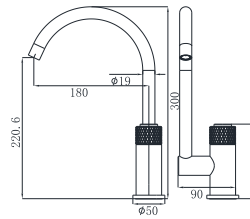

19S-206 Ø35mm
Kitchen Mixer
Brushed Gold