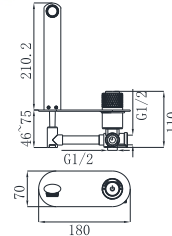

19S-304 Ø35mm
In Wall Bath Mixer
Brushed Gold