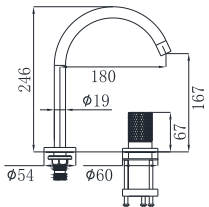

19L-004 Ø35mm
In Wall Bath Mixer
Electronic Matt Black

19L SERIES

19L-101 Ø35mm
Basin Mixer
Brushed Gold

19L-301 Ø35mm
Basin Mixer
Brushed Gold

19L-106 Ø35mm
Kitchen Mixer
Brushed Gold

19L-206 Ø35mm
Kitchen Mixer
Brushed Gold