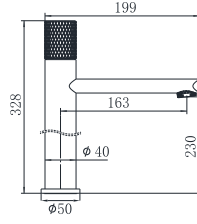

19L-003 Ø35mm
In Wall Bath Mixer
Aged Iron Color

19L-004 Ø35mm
In Wall Bath Mixer
Aged Iron Color

19M SERIES

19M-101 Ø35mm
Basin Mixer
Chrome

19M-301 Ø35mm
Basin Mixer
Chrome

19M-106 Ø35mm
Kitchen Mixer
Chrome