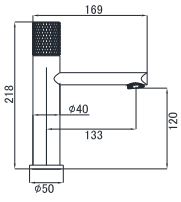

19L SERIES

19L-101 Ø35mm
Basin Mixer
Brushed Gold