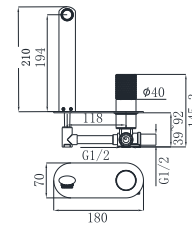

19M-304 Ø35mm
In Wall Bath Mixer
Brushed Gold