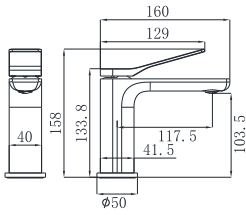

19M-304 Ø35mm
In Wall Bath Mixer
Aged Iron Color

19M-003 Ø35mm
In Wall Bath Mixer
Aged Iron Color

19M-004 Ø35mm
In Wall Bath Mixer
Aged Iron Color

19N SERIES

19N-101 Ø26mm
Basin Mixer
Chrome

19N-301 Ø26mm
Basin Mixer
Chrome