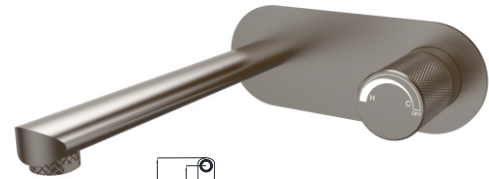

19M-304 Ø35mm
In Wall Bath Mixer
Aged Iron Color

19M-003 Ø35mm
In Wall Bath Mixer
Aged Iron Color

19M-004 Ø35mm
In Wall Bath Mixer
Aged Iron Color

19N SERIES

19N-101 Ø26mm
Basin Mixer
Chrome

19N-301 Ø26mm
Basin Mixer
Chrome