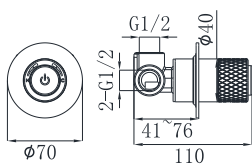

19S-106 Ø35mm
Kitchen Mixer
Chrome

19S-206 Ø35mm
Kitchen Mixer
Chrome

19S-306 Ø35mm
Kitchen Mixer
Chrome

19S-304 Ø35mm
In Wall Bath Mixer
Chrome

19S-003 Ø35mm
In Wall Bath Mixer
Chrome

19S-004 Ø35mm
In Wall Bath Mixer
Chrome