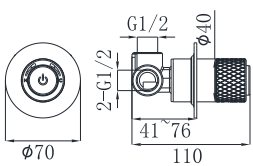

19S-003 Ø35mm
In Wall Bath Mixer
Electronic Matt Black