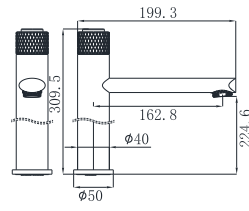

19N-304 **Ø35mm**
In Wall Bath Mixer
Aged Iron Color

19N-003 **Ø35mm**
In Wall Bath Mixer
Aged Iron Color

19N-004 **Ø35mm**
In Wall Bath Mixer
Aged Iron Color

19S SERIES

19S-101 Ø35mm
Basin Mixer
Chrome

19S-301 Ø35mm
Basin Mixer
Chrome