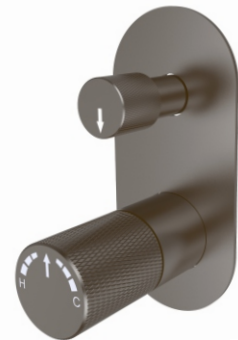

19L-004 Ø35mm
In Wall Bath Mixer
Aged Iron Color