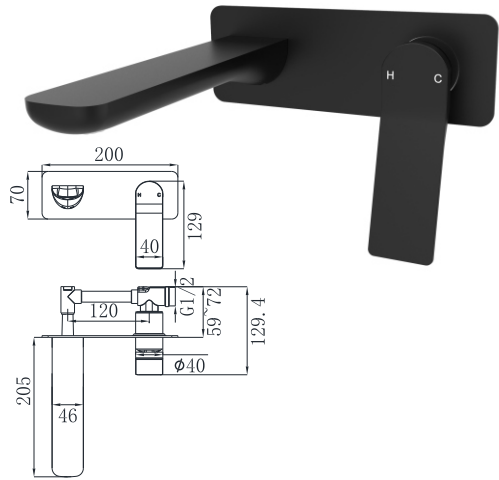

19N-304 Ø35mm
In Wall Bath Mixer
Electronic Matt Black