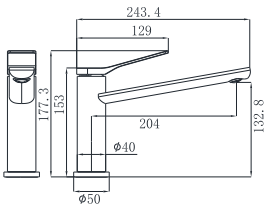

19M-304 Ø35mm
In Wall Bath Mixer
Aged Iron Color

19M-003 Ø35mm
In Wall Bath Mixer
Aged Iron Color

19M-004 Ø35mm
In Wall Bath Mixer
Aged Iron Color

19N SERIES

19N-101 Ø26mm
Basin Mixer
Chrome

19N-301 Ø26mm
Basin Mixer
Chrome