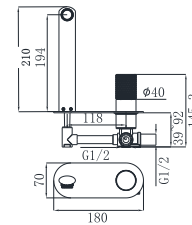

19L-304 Ø35mm
In Wall Bath Mixer
Electronic Matt Black