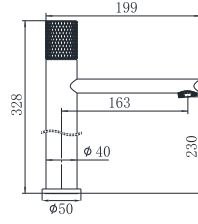

19L-306 Ø35mm
Kitchen Mixer
Brushed Gold

19L-304 Ø35mm
In Wall Bath Mixer
Brushed Gold

19L-003 Ø35mm
In Wall Bath Mixer
Brushed Gold

19L-004 Ø35mm
In Wall Bath Mixer
Brushed Gold

19L SERIES

19L-101 Ø35mm
Basin Mixer
Aged Iron Color