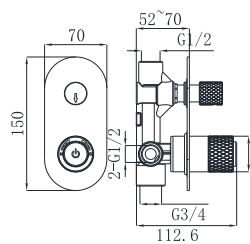

19S-004 Ø35mm
In Wall Bath Mixer
Brushed Gold