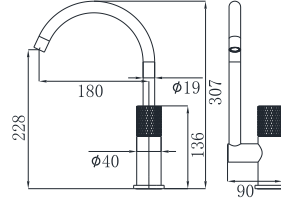

19L-004 Ø35mm
In Wall Bath Mixer
Electronic Matt Black

19L SERIES

19L-101 Ø35mm
Basin Mixer
Brushed Gold

19L-301 Ø35mm
Basin Mixer
Brushed Gold

19L-106 Ø35mm
Kitchen Mixer
Brushed Gold

19L-206 Ø35mm
Kitchen Mixer
Brushed Gold