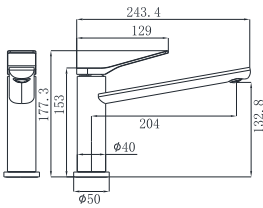

19N-106 Ø26mm
Kitchen Mixer
Electronic Matt Black