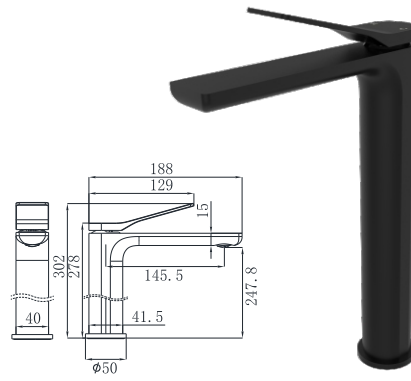

19N-106 Ø26mm
Kitchen Mixer
Chrome

19N-304 Ø35mm
In Wall Bath Mixer
Chrome

19N-003 Ø35mm
In Wall Bath Mixer
Chrome

19N-004 Ø35mm
In Wall Bath Mixer
Chrome

19N SERIES

19N-101 Ø26mm
Basin Mixer
Electronic Matt Black