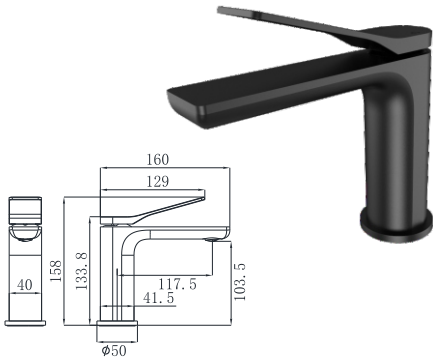

19N-106 Ø26mm
Kitchen Mixer
Chrome

19N-304 Ø35mm
In Wall Bath Mixer
Chrome

19N-003 Ø35mm
In Wall Bath Mixer
Chrome

19N-004 Ø35mm
In Wall Bath Mixer
Chrome

19N SERIES

19N-101 Ø26mm
Basin Mixer
Electronic Matt Black