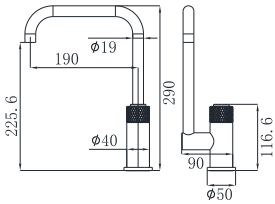

19S-106 Ø35mm
Kitchen Mixer
Brushed Gold