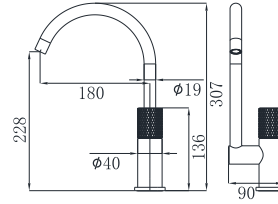

19L-206 Ø35mm
Kitchen Mixer
Aged Iron Color