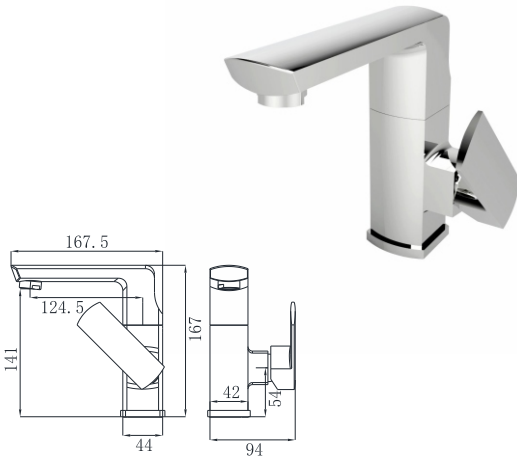

19S-004 Ø35mm
In Wall Bath Mixer
Aged Iron Color

19M-502 G5/8
In Wall Bath Set
Chrome

19M-509 G5/8
In Wall Bath Set
Chrome

16F-201 Ø25mm
Basin Mixer
Chrome

19F-101 Ø35mm
Basin Mixer
Chrome

17A-515 Ø35mm
Basin Set
Chrome