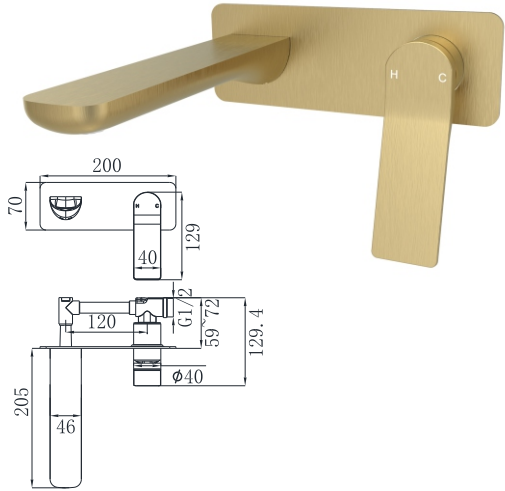

19N SERIES

19N-101 Ø26mm
Basin Mixer
Brushed Gold

19N-301 Ø26mm
Electronic Matt Black
Brushed Gold

19N-106 Ø26mm
Kitchen Mixer
Brushed Gold

19N-304 Ø35mm
In Wall Bath Mixer
Brushed Gold

19N-003 Ø35mm
In Wall Bath Mixer
Brushed Gold