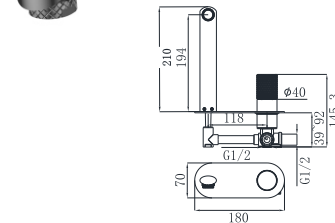

19M-304 Ø35mm
In Wall Bath Mixer
Chrome