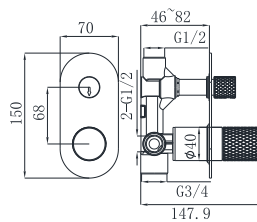

19M-004 Ø35mm
In Wall Bath Mixer
Electronic Matt Black