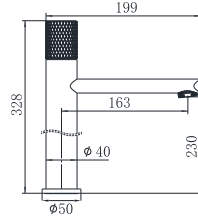

19L SERIES

19L-101 Ø35mm
Basin Mixer
Chrome

19L-301 Ø35mm
Basin Mixer
Chrome

19L-106 Ø35mm
Kitchen Mixer
Chrome

19L-206 Ø35mm
Kitchen Mixer
Chrome

19L-306 Ø35mm
Kitchen Mixer
Chrome

19L-304 Ø35mm
In Wall Bath Mixer
Chrome