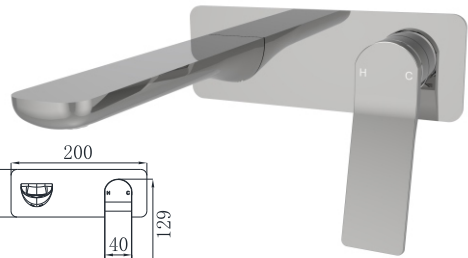

19N-304 Ø35mm
In Wall Bath Mixer
Chrome