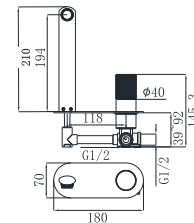

19L-304 Ø35mm
In Wall Bath Mixer
Brushed Gold