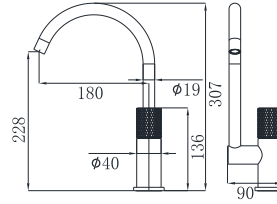

19M-206 Ø35mm
Kitchen Mixer
Electronic Matt Black