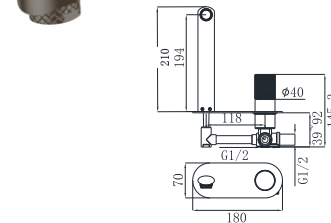

19M-304 Ø35mm
In Wall Bath Mixer
Aged Iron Color

19M-003 Ø35mm
In Wall Bath Mixer
Aged Iron Color

19M-004 Ø35mm
In Wall Bath Mixer
Aged Iron Color

19N SERIES

19N-101 Ø26mm
Basin Mixer
Chrome

19N-301 Ø26mm
Basin Mixer
Chrome