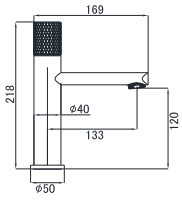

19M SERIES

19M-101 Ø35mm
Basin Mixer
Chrome