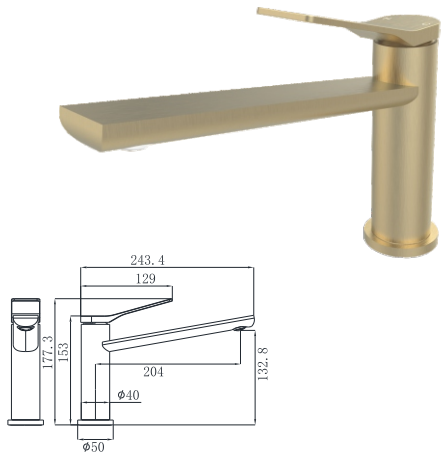

19N-301 Ø26mm
Electronic Matt Black
Chrome

19N-106 Ø26mm
Kitchen Mixer
Electronic Matt Black

19N-304 Ø35mm
In Wall Bath Mixer
Electronic Matt Black

19N-003 Ø35mm
In Wall Bath Mixer
Electronic Matt Black

19N-004 Ø35mm
In Wall Bath Mixer
Electronic Matt Black

19N SERIES

19N-101 Ø26mm
Basin Mixer
Brushed Gold

19N-301 Ø26mm
Electronic Matt Black
Brushed Gold

19N-106 Ø26mm
Kitchen Mixer
Brushed Gold

19N-304 Ø35mm
In Wall Bath Mixer
Brushed Gold

19N-003 Ø35mm
In Wall Bath Mixer
Brushed Gold