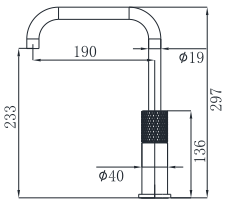

19L-004 Ø35mm
In Wall Bath Mixer
Electronic Matt Black

19L SERIES

19L-101 Ø35mm
Basin Mixer
Brushed Gold

19L-301 Ø35mm
Basin Mixer
Brushed Gold

19L-106 Ø35mm
Kitchen Mixer
Brushed Gold

19L-206 Ø35mm
Kitchen Mixer
Brushed Gold