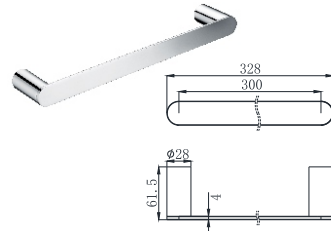

19G-106 Ø35mm
Kitchen Mixer
Chrome

Shower Set SERIES

19K-305
Shower Set
Chrome

12B-337
Shower Rail
Chrome
Ø25mm

12B-365
Shower Rail
Chrome
Ø25mm

15-88 SERIES

15-8801
Hook
Chrome

15-8802
Paper Holder
Chrome