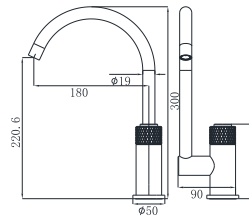

19S SERIES

19S-101 Ø35mm
Basin Mixer
Electronic Matt Black

19S-301 Ø35mm
Basin Mixer
Electronic Matt Black

19S-106 Ø35mm
Kitchen Mixer
Electronic Matt Black

19S-206 Ø35mm
Kitchen Mixer
Electronic Matt Black