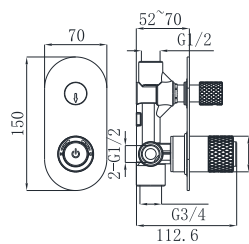

19S-106 Ø35mm
Kitchen Mixer
Aged Iron Color

19S-206 Ø35mm
Kitchen Mixer
Aged Iron Color

19S-306 Ø35mm
Kitchen Mixer
Aged Iron Color

19S-304 Ø35mm
In Wall Bath Mixer
Aged Iron Color

19S-003 Ø35mm
In Wall Bath Mixer
Aged Iron Color