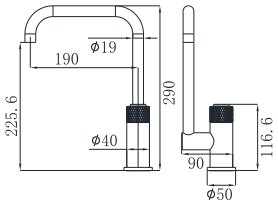

19S-304 Ø35mm
In Wall Bath Mixer
Brushed Gold

19S-003 Ø35mm
In Wall Bath Mixer
Brushed Gold

19S-004 Ø35mm
In Wall Bath Mixer
Brushed Gold

19S SERIES

19S-101 Ø35mm
Basin Mixer
Aged Iron Color

19S-301 Ø35mm
Basin Mixer
Aged Iron Color