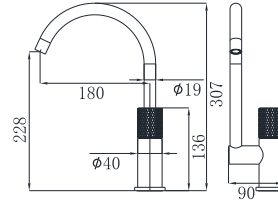

19L SERIES

19L-101 Ø35mm
Basin Mixer
Chrome

19L-301 Ø35mm
Basin Mixer
Chrome

19L-106 Ø35mm
Kitchen Mixer
Chrome

19L-206 Ø35mm
Kitchen Mixer
Chrome

19L-306 Ø35mm
Kitchen Mixer
Chrome

19L-304 Ø35mm
In Wall Bath Mixer
Chrome