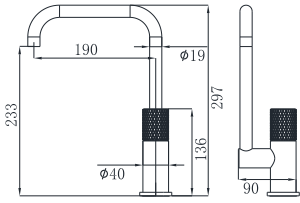

19L-106 Ø35mm
Kitchen Mixer
Aged Iron Color