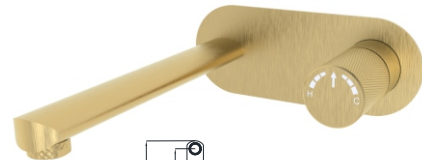

19L-304 Ø35mm
In Wall Bath Mixer
Brushed Gold