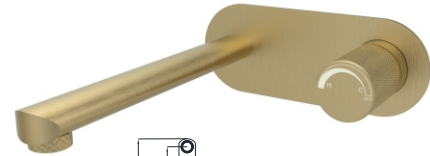

19M-206 Ø35mm
Kitchen Mixer
Brushed Gold