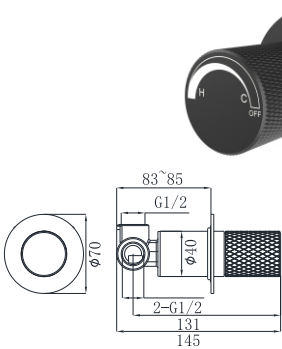

19M-301 Ø35mm
Basin Mixer
Electronic Matt Black

19M-106 Ø35mm
Kitchen Mixer
Electronic Matt Black

19M-206 Ø35mm
Kitchen Mixer
Electronic Matt Black

19M-306 Ø35mm
Kitchen Mixer
Electronic Matt Black

19M-304 Ø35mm
In Wall Bath Mixer
Electronic Matt Black