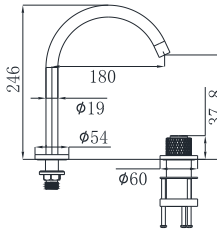

19S-306 Ø35mm
Kitchen Mixer
Brushed Gold