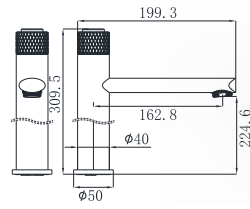

19S-301 Ø35mm
Basin Mixer
Brushed Gold