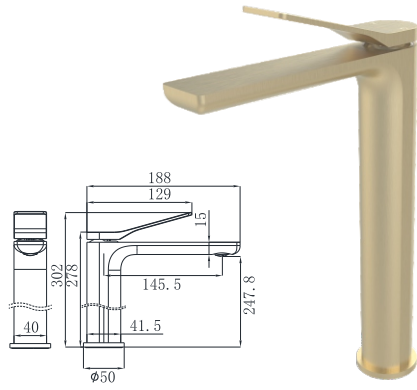

19N-301 Ø26mm
Electronic Matt Black
Brushed Gold