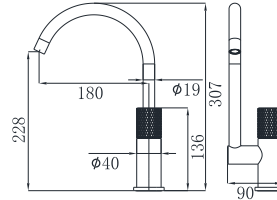

19M-003 Ø35mm
In Wall Bath Mixer
Electronic Matt Black

19M-004 Ø35mm
In Wall Bath Mixer
Electronic Matt Black

19M SERIES

19M-101 Ø35mm
Basin Mixer
Brushed Gold

19M-301 Ø35mm
Basin Mixer
Brushed Gold

19M-106 Ø35mm
Kitchen Mixer
Brushed Gold