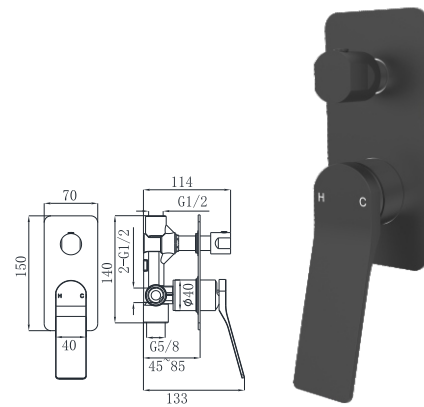

19N-301 Ø26mm
Electronic Matt Black
Chrome

19N-106 Ø26mm
Kitchen Mixer
Electronic Matt Black

19N-304 Ø35mm
In Wall Bath Mixer
Electronic Matt Black

19N-003 Ø35mm
In Wall Bath Mixer
Electronic Matt Black

19N-004 Ø35mm
In Wall Bath Mixer
Electronic Matt Black