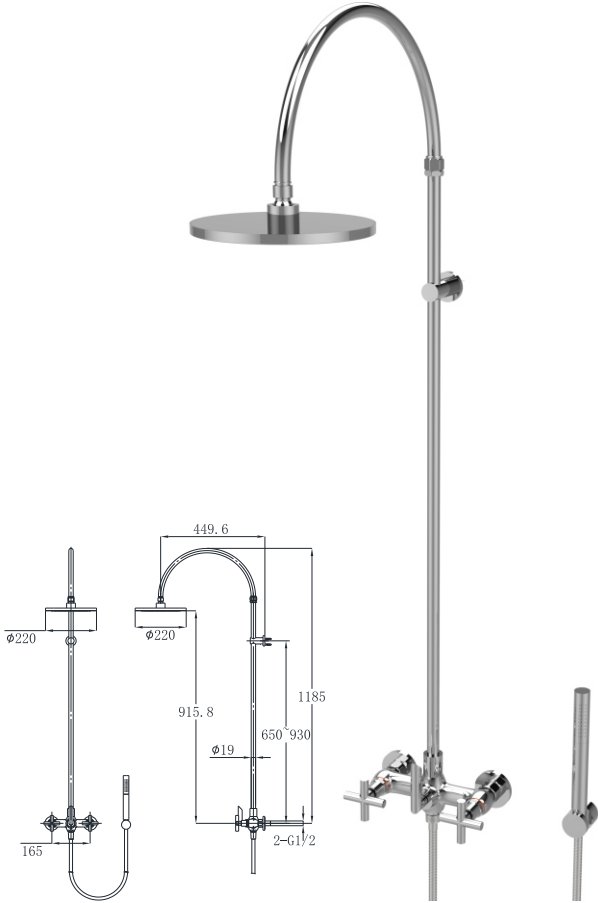

19S-004 Ø35mm
In Wall Bath Mixer
Aged Iron Color

19M-502 G5/8
In Wall Bath Set
Chrome

19M-509 G5/8
In Wall Bath Set
Chrome

16F-201 Ø25mm
Basin Mixer
Chrome

19F-101 Ø35mm
Basin Mixer
Chrome

17A-515 Ø35mm
Basin Set
Chrome

19G-106 Ø35mm
Kitchen Mixer
Chrome

Shower Set SERIES

19K-305
Shower Set
Chrome

12B-337
Shower Rail
Chrome
Ø25mm

12B-365
Shower Rail
Chrome
Ø25mm

15-88 SERIES

15-8801
Hook
Chrome

15-8802
Paper Holder
Chrome