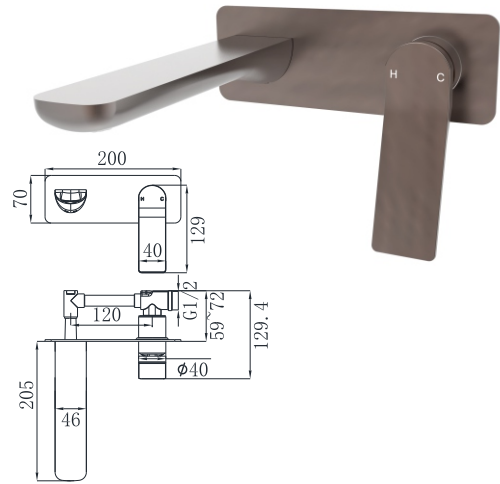

19N-004 Ø35mm
In Wall Bath Mixer
Brushed Gold

19N SERIES

19N-101 **Ø26mm**
Basin Mixer
Aged Iron Color

19N-301 **Ø26mm**
Electronic Matt Black
Aged Iron Color

19N-106 **Ø26mm**
Kitchen Mixer
Aged Iron Color