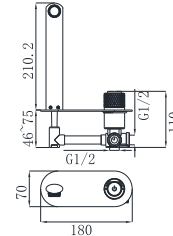

19S-304 Ø35mm
In Wall Bath Mixer
Aged Iron Color