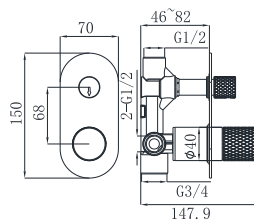

19M-206 Ø35mm
Kitchen Mixer
Brushed Gold

19M-306 Ø35mm
Kitchen Mixer
Brushed Gold

19M-304 Ø35mm
In Wall Bath Mixer
Brushed Gold

19M-003 Ø35mm
In Wall Bath Mixer
Brushed Gold

19M-004 Ø35mm
In Wall Bath Mixer
Brushed Gold