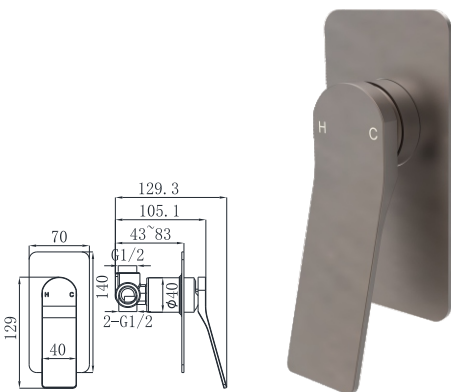

19N-003   **Ø35mm**
In Wall Bath Mixer
Aged Iron Color