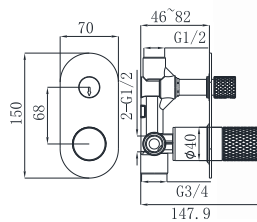

19L-004 Ø35mm
In Wall Bath Mixer
Brushed Gold