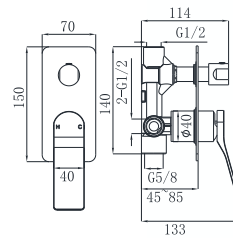

19N-004 Ø35mm
In Wall Bath Mixer
Chrome