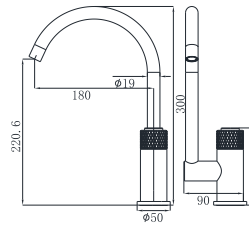

19S-206 Ø35mm
Kitchen Mixer
Chrome