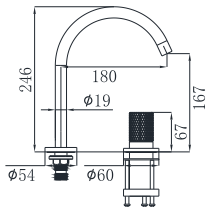

19L-306 Ø35mm
Kitchen Mixer
Aged Iron Color