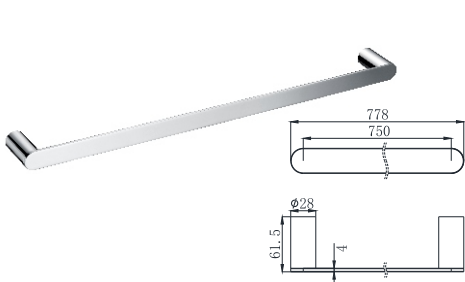

15-8803/750
Towel Bar
Chrome