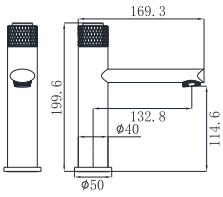

19S SERIES

19S-101 Ø35mm
Basin Mixer
Brushed Gold