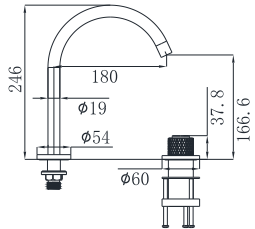

19S-306 Ø35mm
Kitchen Mixer
Chrome