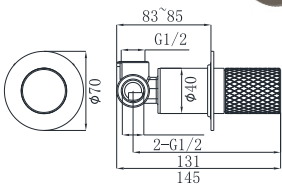

19M-304 Ø35mm
In Wall Bath Mixer
Aged Iron Color

19M-003 Ø35mm
In Wall Bath Mixer
Aged Iron Color

19M-004 Ø35mm
In Wall Bath Mixer
Aged Iron Color

19N SERIES

19N-101 Ø26mm
Basin Mixer
Chrome

19N-301 Ø26mm
Basin Mixer
Chrome