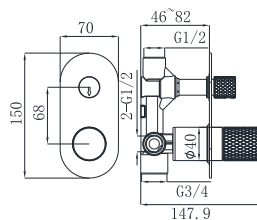

19M-304 Ø35mm
In Wall Bath Mixer
Aged Iron Color

19M-003 Ø35mm
In Wall Bath Mixer
Aged Iron Color

19M-004 Ø35mm
In Wall Bath Mixer
Aged Iron Color

19N SERIES

19N-101 Ø26mm
Basin Mixer
Chrome

19N-301 Ø26mm
Basin Mixer
Chrome