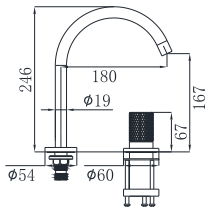

19L-306 Ø35mm
Kitchen Mixer
Electronic Matt Black