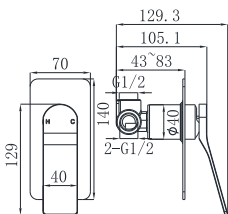

19N-003 Ø35mm
In Wall Bath Mixer
Chrome