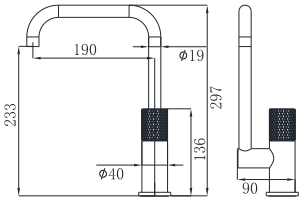

19M-003 Ø35mm
In Wall Bath Mixer
Electronic Matt Black

19M-004 Ø35mm
In Wall Bath Mixer
Electronic Matt Black

19M SERIES

19M-101 Ø35mm
Basin Mixer
Brushed Gold

19M-301 Ø35mm
Basin Mixer
Brushed Gold

19M-106 Ø35mm
Kitchen Mixer
Brushed Gold