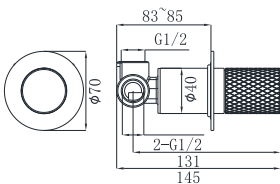

19L SERIES

19L-101 Ø35mm
Basin Mixer
Chrome

19L-301 Ø35mm
Basin Mixer
Chrome

19L-106 Ø35mm
Kitchen Mixer
Chrome

19L-206 Ø35mm
Kitchen Mixer
Chrome

19L-306 Ø35mm
Kitchen Mixer
Chrome

19L-304 Ø35mm
In Wall Bath Mixer
Chrome