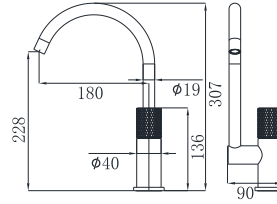

19L-003 Ø35mm
In Wall Bath Mixer
Chrome

19L-004 Ø35mm
In Wall Bath Mixer
Chrome

19L SERIES

19L-101 Ø35mm
Basin Mixer
Electronic Matt Black

19L-301 Ø35mm
Basin Mixer
Electronic Matt Black

19L-106 Ø35mm
Kitchen Mixer
Electronic Matt Black