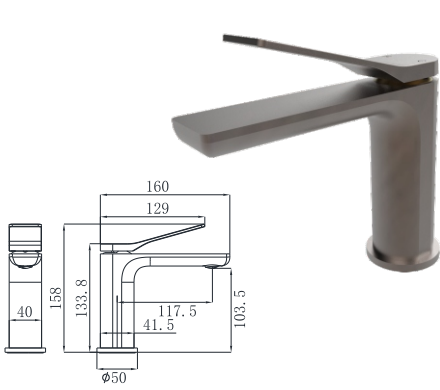

19N SERIES

19N-101   **Ø26mm**
Basin Mixer
Aged Iron Color