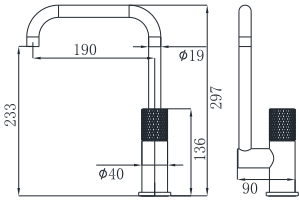

19M-106 Ø35mm
Kitchen Mixer
Electronic Matt Black