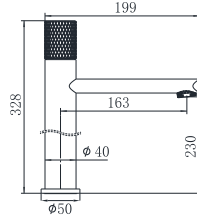

19M-003 Ø35mm
In Wall Bath Mixer
Electronic Matt Black

19M-004 Ø35mm
In Wall Bath Mixer
Electronic Matt Black

19M SERIES

19M-101 Ø35mm
Basin Mixer
Brushed Gold

19M-301 Ø35mm
Basin Mixer
Brushed Gold

19M-106 Ø35mm
Kitchen Mixer
Brushed Gold