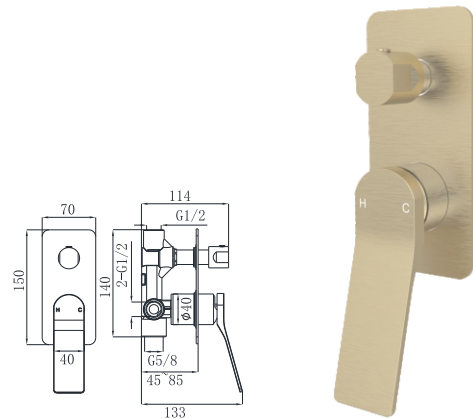

19N SERIES

19N-101 Ø26mm
Basin Mixer
Brushed Gold

19N-301 Ø26mm
Electronic Matt Black
Brushed Gold

19N-106 Ø26mm
Kitchen Mixer
Brushed Gold

19N-304 Ø35mm
In Wall Bath Mixer
Brushed Gold

19N-003 Ø35mm
In Wall Bath Mixer
Brushed Gold