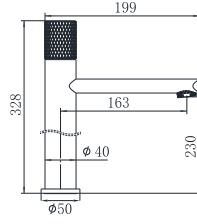

19L-003 Ø35mm
In Wall Bath Mixer
Chrome

19L-004 Ø35mm
In Wall Bath Mixer
Chrome

19L SERIES

19L-101 Ø35mm
Basin Mixer
Electronic Matt Black

19L-301 Ø35mm
Basin Mixer
Electronic Matt Black

19L-106 Ø35mm
Kitchen Mixer
Electronic Matt Black