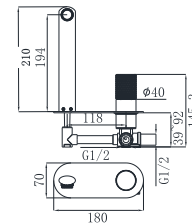

19M-301 Ø35mm
Basin Mixer
Electronic Matt Black

19M-106 Ø35mm
Kitchen Mixer
Electronic Matt Black

19M-206 Ø35mm
Kitchen Mixer
Electronic Matt Black

19M-306 Ø35mm
Kitchen Mixer
Electronic Matt Black

19M-304 Ø35mm
In Wall Bath Mixer
Electronic Matt Black