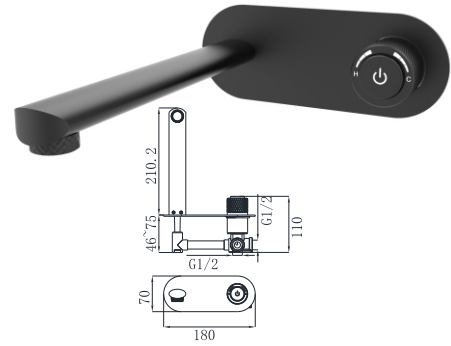

19S-304 Ø35mm
In Wall Bath Mixer
Electronic Matt Black