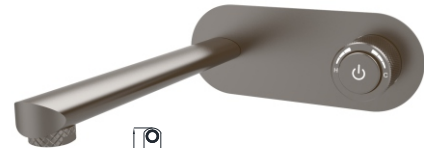

19S-304 Ø35mm
In Wall Bath Mixer
Aged Iron Color