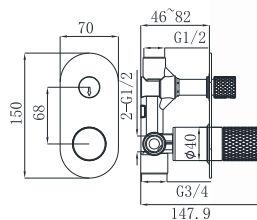

19L-206 Ø35mm
Kitchen Mixer
Electronic Matt Black

19L-306 Ø35mm
Kitchen Mixer
Electronic Matt Black

19L-304 Ø35mm
In Wall Bath Mixer
Electronic Matt Black

19L-003 Ø35mm
In Wall Bath Mixer
Electronic Matt Black