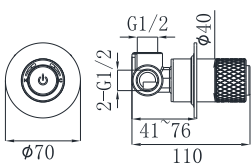

19S-003 Ø35mm
In Wall Bath Mixer
Brushed Gold