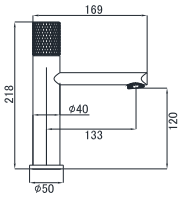

19M-206 Ø35mm
Kitchen Mixer
Chrome

19M-306 Ø35mm
Kitchen Mixer
Chrome

19M-304 Ø35mm
In Wall Bath Mixer
Chrome

19M-003 Ø35mm
In Wall Bath Mixer
Chrome

19M-004 Ø35mm
In Wall Bath Mixer
Chrome

19M SERIES

19M-101 Ø35mm
Basin Mixer
Electronic Matt Black