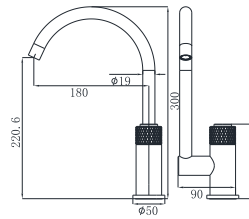

19S-206 Ø35mm
Kitchen Mixer
Aged Iron Color