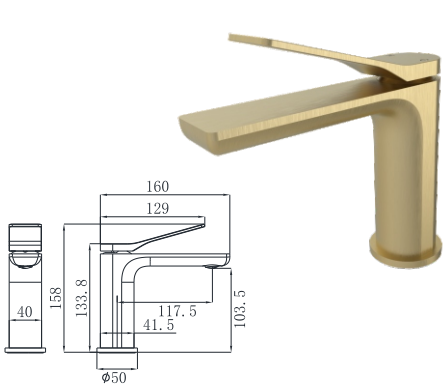

19N SERIES

19N-101 Ø26mm
Basin Mixer
Brushed Gold