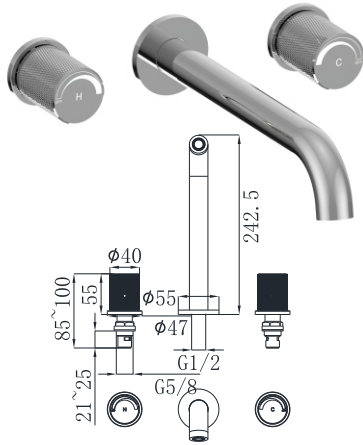

19S-004 Ø35mm
In Wall Bath Mixer
Aged Iron Color

19M-502 G5/8
In Wall Bath Set
Chrome

19M-509 G5/8
In Wall Bath Set
Chrome

16F-201 Ø25mm
Basin Mixer
Chrome

19F-101 Ø35mm
Basin Mixer
Chrome

17A-515 Ø35mm
Basin Set
Chrome