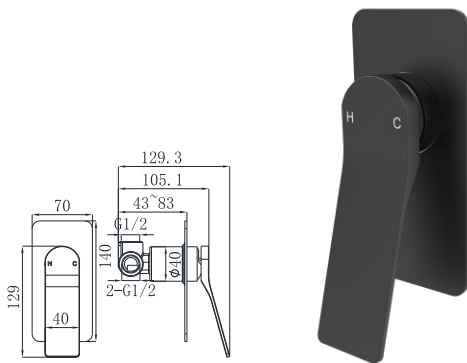

19N-003 Ø35mm
In Wall Bath Mixer
Electronic Matt Black