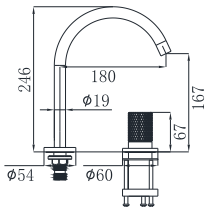

19L SERIES

19L-101 Ø35mm
Basin Mixer
Chrome

19L-301 Ø35mm
Basin Mixer
Chrome

19L-106 Ø35mm
Kitchen Mixer
Chrome

19L-206 Ø35mm
Kitchen Mixer
Chrome

19L-306 Ø35mm
Kitchen Mixer
Chrome

19L-304 Ø35mm
In Wall Bath Mixer
Chrome