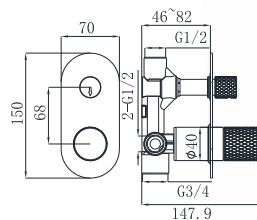

19L-004 Ø35mm
In Wall Bath Mixer
Chrome