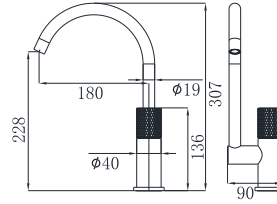

19M SERIES

19M-101 Ø35mm
Basin Mixer
Aged Iron Color

19M-301 Ø35mm
Basin Mixer
Aged Iron Color

19M-106 Ø35mm
Kitchen Mixer
Aged Iron Color

19M-206 Ø35mm
Kitchen Mixer
Aged Iron Color

19M-306 Ø35mm
Kitchen Mixer
Aged Iron Color