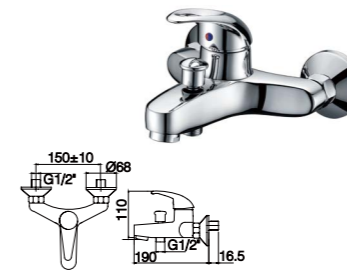

6259 Ø40mm
Bathtub Mixer
Chrome