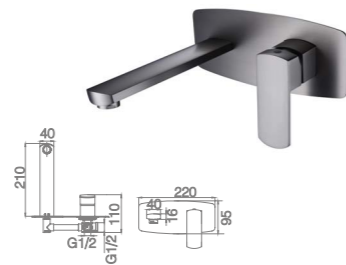

16F-304 Ø35mm
In Wall Mixer
Aged Iron Color