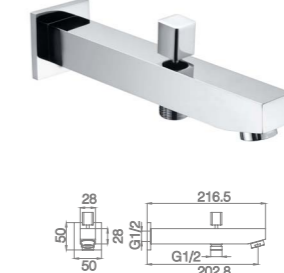

12C-314BS
Bath Spout
Chrome