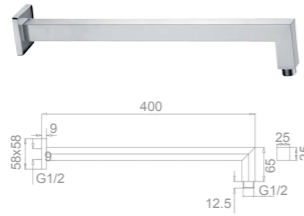

12B-304BS
Bath Spout
Chrome

12C-304BS
Bath Spout
Chrome

12C-314BS
Bath Spout
Chrome

12G-304BS
Bath Spout
Chrome

Shower Arm SERIES

Shower Arm SERIES

A001
Shower Arm
Chrome

A002
Shower Arm
Chrome