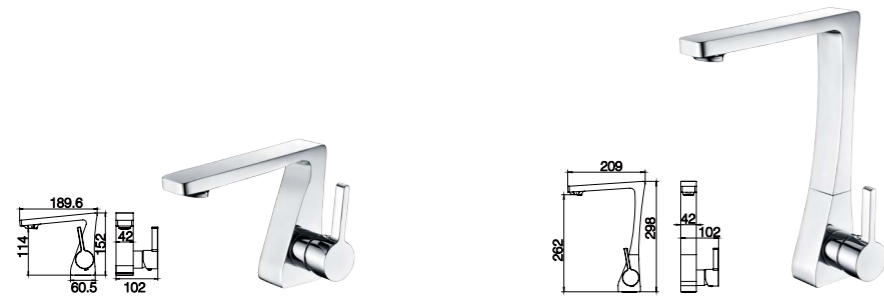

16A SERIES

16A-101 Ø35mm
Basin Mixer
Chrome

16A-106 Ø35mm
Kitchen Mixer
Chrome