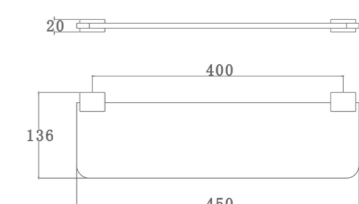

15-4906
Towel Bar
Brass

15-4907
Toilet Brush Holder
Brass

15-4910
Towel Rack
Brass

15-4910A
Towel Rack
Brass

15-4911
Glass Shelf
Brass

FAICET ACCESSORY

Elegant and fashionable appearance can
embody our pursuing of perfection and best care
ness to the consumer