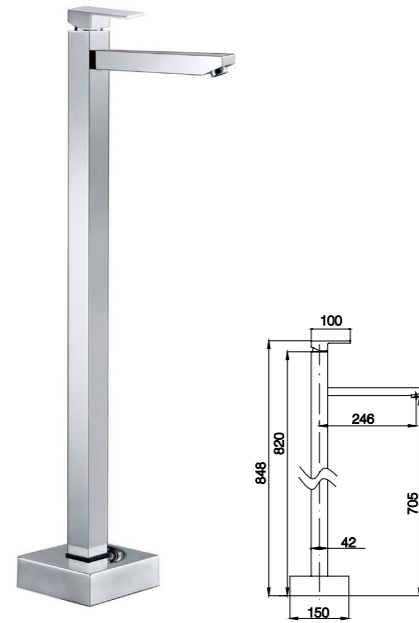

GDM06 Ø35mm
Free Standing Bath Mixer
Chrome

11F-122 Ø35mm
Free Standing Bath Mixer
Chrome

11G-132 Ø35mm
Free Standing Bath Mixer
Chrome

SB001
Free Standing Spout
Chrome

MX750 Ø40mm
Free Standing Bath Mixer
Chrome