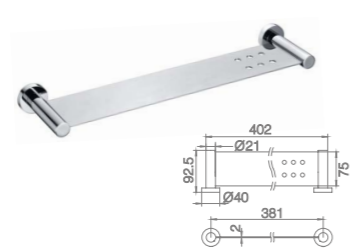

15-113
Metal Shelf
Chrome