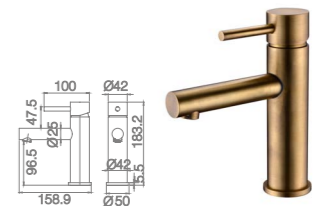

6228 SERIES

6228 Ø35mm
Basin Mixer
Weathering Brass Color