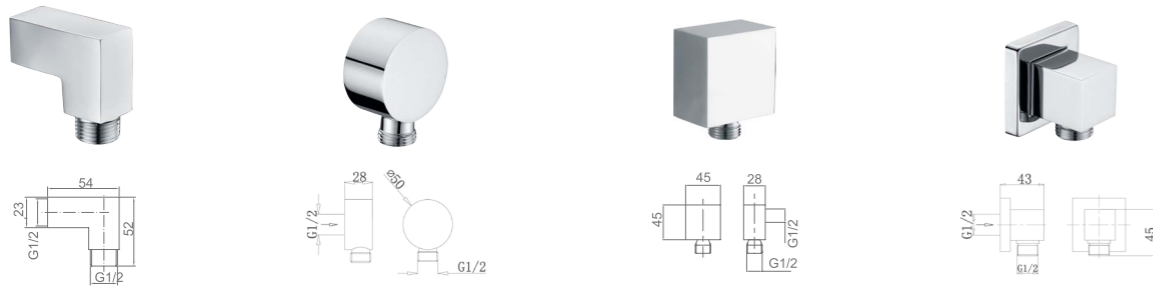

S008
Sliding Bar

Elbow & Holder SERIES

Waste SERIES

933
Shower Connector
Brass

E001
Shower Connector
Brass

E002
Shower Connector
Brass

E003
Shower Connector
Brass

A37
Pop Up Waste
1 1/4" W/O overflow 