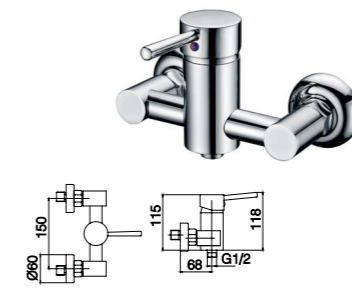

11G-205 Ø40mm
Shower Mixer
Chrome