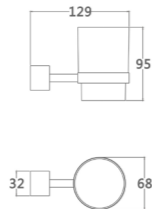

15-112
Metal Shelf
Chrome

15-113
Metal Shelf
Chrome

ST010
Towel Rack
Chrome

SANITARY WARE IS AN ESSENTIAL PRODUCT IN THE MODERN ROOM

Combination of multidimensional space

15-3501
Hook
Brass

15-3502
Cup Holder
Brass