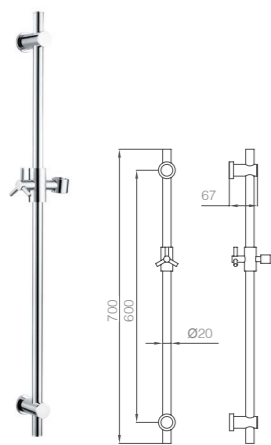

S003
Sliding Bar

S001A
Sliding Bar

S004A
Sliding Bar

S004
Sliding Bar

S005
Sliding Bar

S006
Sliding Bar

S007
Sliding Bar

S008
Sliding Bar

S008
Sliding Bar

Elbow & Holder SERIES

Waste SERIES

933
Shower Connector
Brass

E001
Shower Connector
Brass

E002
Shower Connector
Brass

E003
Shower Connector
Brass

A37
Pop Up Waste
1 1/4" W/O overflow 

A38
Pop Up Waste
1 1/4" W/ overflow 

A43
Pop Up Waste
1 1/4" W/O overflow 

E004
Shower Connector
Brass

931
Shower Connector
Brass

932
Shower Connector
Brass

E005
Shower Holder
Brass

A39
Pop Up Waste
1 1/2" W/O overflow 