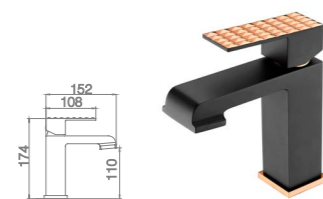

16B-106 Ø35mm
Kitchen Mixer
Rose Gold

16B-003 Ø35mm
In Wall Shower Mixer
Rose Gold

16B-004 Ø35mm
In Wall Diverter Mixer
Rose Gold

16B-304 Ø35mm
In Wall Bath Mixer
Rose Gold

16B-101 Ø32mm
Basin Mixer
Black Paint & Rose Gold