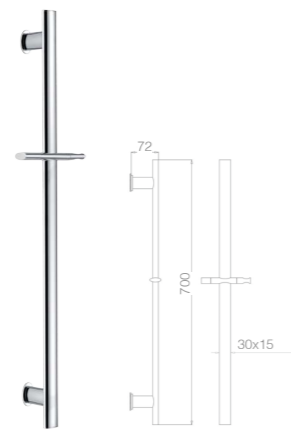

S003
Sliding Bar

S001A
Sliding Bar

S004A
Sliding Bar

S004
Sliding Bar

S005
Sliding Bar

S006
Sliding Bar

S007
Sliding Bar

S008
Sliding Bar

S008
Sliding Bar

Elbow & Holder SERIES

Waste SERIES

933
Shower Connector
Brass

E001
Shower Connector
Brass

E002
Shower Connector
Brass

E003
Shower Connector
Brass

A37
Pop Up Waste
1 1/4" W/O overflow 