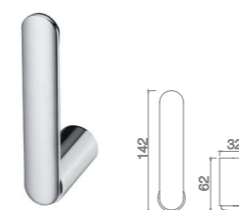

15-9909/750
Double tower bar
Chrome

15-9911-1
Glass Shelf
Chrome

15-9909/900
Double tower bar
Chrome

15-9911
Glass Shelf
Chrome

15-90 SERIES

15-69 SERIES

15-9001
Hook
Chrome

15-9002
Cup Holder
Chrome

15-9004
Soap Dish Holder
Chrome

15-6901
Hook
Chrome

15-6902
Cup Holder
Chrome

15-6904
Soap Dish Holder
Chrome

15-9005
Paper Holder
Chrome

15-9006
Towel Bar
Chrome

15-9007
Toilet Brush Holder
Chrome

15-6905
Paper Holder
Chrome

15-6905A
Paper Holder
Chrome

15-6906
Towel Bar
Chrome

15-9008
Towel Bar
Chrome

15-9009
Double Towel Bar
Chrome

15-9010
Towel Rack
Chrome

15-6907
Toilet Brush Holder
Chrome

15-6908
Towel Bar
Chrome

15-6909
Double Towel Bar
Chrome