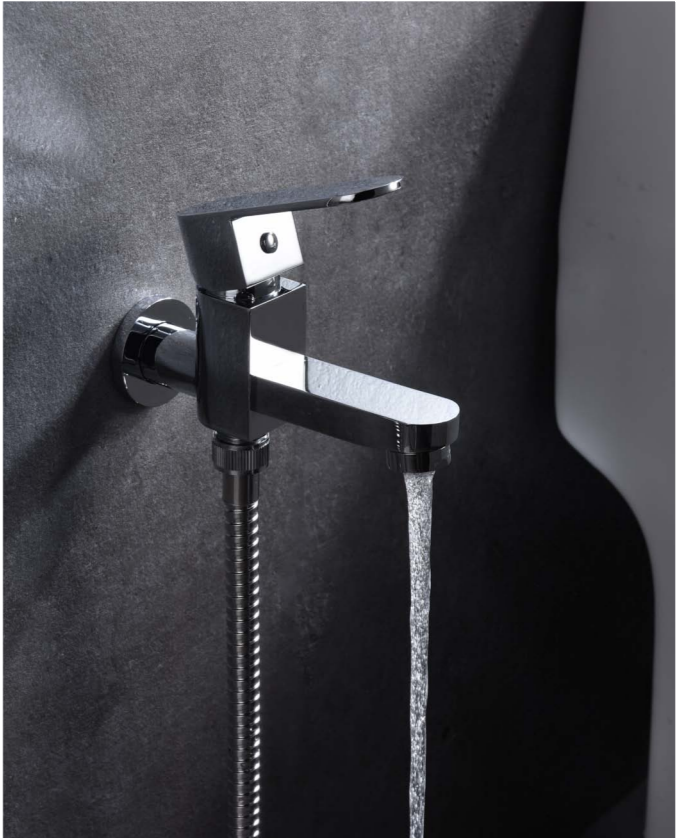

17B-202 Ø35mm
Shower Set
Chrome

11C-202 Ø35mm
Shower Set
Chrome

201010 Ø35mm
Shower Set
Chrome

Let the life put on an entirely new look,
Nature bath,
A fresh life is beginning

SINGLE COLD FAUCET

18A SERIES