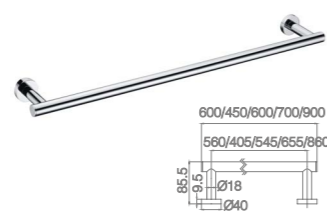

ST001
Hook
Chrome

ST001
Hook
Electronic Matt Black

ST004
Towel Ring
Chrome

ST003
Paper Holder
Chrome

ST003
Paper Holder
Electronic Matt Black

ST005
Double Towel Bar
Chrome

ST002
Towel Bar
Chrome

ST002
Towel Bar
Electronic Matt Black

15-112
Metal Shelf
Chrome

15-113
Metal Shelf
Chrome

ST010
Towel Rack
Chrome

SANITARY WARE IS AN ESSENTIAL PRODUCT IN THE MODERN ROOM

Combination of multidimensional space

15-3501
Hook
Brass

15-3502
Cup Holder
Brass