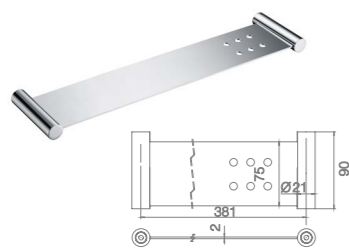

ST001
Hook
Chrome

ST001
Hook
Electronic Matt Black

ST004
Towel Ring
Chrome

ST003
Paper Holder
Chrome

ST003
Paper Holder
Electronic Matt Black

ST005
Double Towel Bar
Chrome

ST002
Towel Bar
Chrome

ST002
Towel Bar
Electronic Matt Black

15-112
Metal Shelf
Chrome

15-113
Metal Shelf
Chrome

ST010
Towel Rack
Chrome

SANITARY WARE IS AN ESSENTIAL PRODUCT IN THE MODERN ROOM

Combination of multidimensional space

15-3501
Hook
Brass

15-3502
Cup Holder
Brass