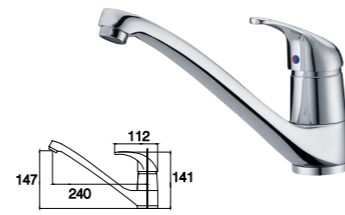

38657 Ø40mm
Kitchen Mixer
Chrome