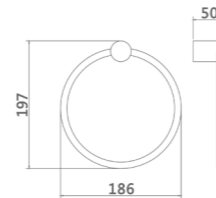

15-3506
Towel Ring
Brass