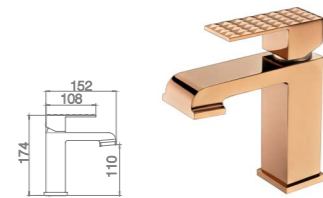

16B-101 Ø32mm
Basin Mixer
Chrome

16B-003 Ø35mm
In Wall Shower Mixer
Chrome

16B-004 Ø35mm
In Wall Diverter Mixer
Chrome

16B-106 Ø35mm
Kitchen Mixer
Chrome

16B-304 Ø35mm
In Wall Bath Mixer
Chrome

16B SERIES

16B-101 Ø32mm
Basin Mixer
Rose Gold