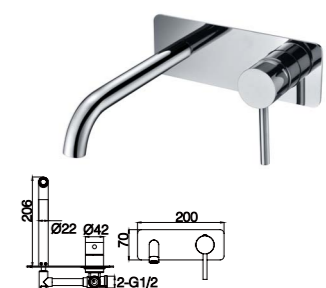

6223 Ø35mm
Pull Out Kitchen Mixer
Chrome

12G-304 Ø35mm
In Wall Bath Mixer
Chrome

6237 Ø35mm
In Wall Shower Mixer
Chrome

6238 Ø35mm
In Wall Diverter Mixer
Chrome

12G-314 Ø35mm
In Wall Bath Mixer
Chrome

12G-324 Ø35mm
In Wall Bath Mixer
Chrome