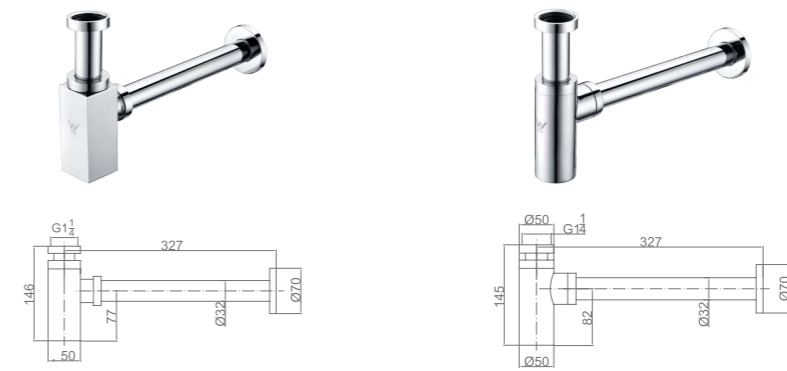

A5444
TTrap
1 1/4"

A186
TTrap
1 1/4"