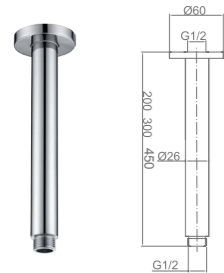

A003
Shower Arm
Chrome

A011
Shower Arm
Chrome

A012
Shower Arm
Chrome

A013
Shower Arm
Chrome

A004
Ceiling Mounted Shower Arm
Chrome

A005
Ceiling Mounted Shower Arm
Chrome

A006
Shower Arm
Chrome

A015
Shower Arm
Chrome