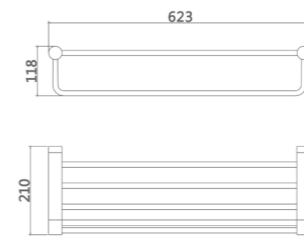

15-3510
Towel Rack
Brass