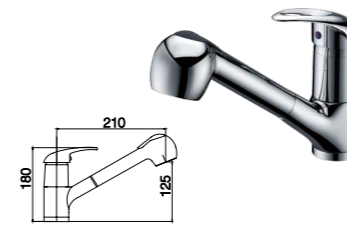

7350 Ø40mm
Bathtub Mixer
Chrome

8111 SERIES

6288 Ø40mm
Basin Mixer
Chrome

38657 Ø40mm
Kitchen Mixer
Chrome

6289 Ø35mm
In Wall Shower Mixer
Chrome

6290 Ø35mm
In Wall Diverter Mixer
Chrome

6254 SERIES

6254 Ø40mm
Basin Mixer
Chrome