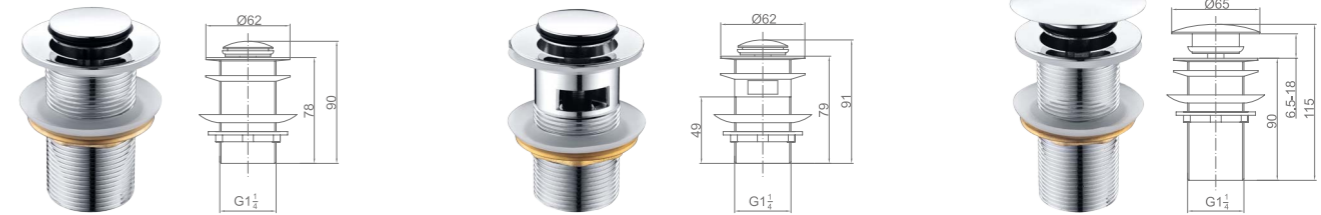

S003
Sliding Bar

S001A
Sliding Bar

S004A
Sliding Bar

S004
Sliding Bar

S005
Sliding Bar

S006
Sliding Bar

S007
Sliding Bar

S008
Sliding Bar

S008
Sliding Bar

Elbow & Holder SERIES

Waste SERIES

933
Shower Connector
Brass

E001
Shower Connector
Brass

E002
Shower Connector
Brass

E003
Shower Connector
Brass

A37
Pop Up Waste
1 1/4" W/O overflow 