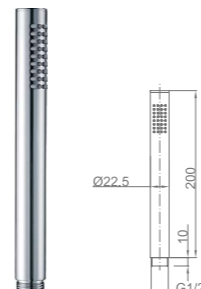

HT006
Hand Shower
Brass