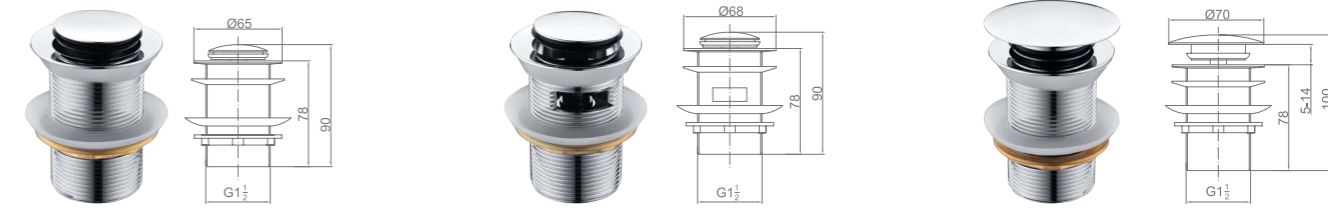

S008
Sliding Bar

Elbow & Holder SERIES

Waste SERIES

933
Shower Connector
Brass

E001
Shower Connector
Brass

E002
Shower Connector
Brass

E003
Shower Connector
Brass

A37
Pop Up Waste
1 1/4" W/O overflow 

A38
Pop Up Waste
1 1/4" W/ overflow 

A43
Pop Up Waste
1 1/4" W/O overflow 

E004
Shower Connector
Brass

931
Shower Connector
Brass

932
Shower Connector
Brass

E005
Shower Holder
Brass

A39
Pop Up Waste
1 1/2" W/O overflow 