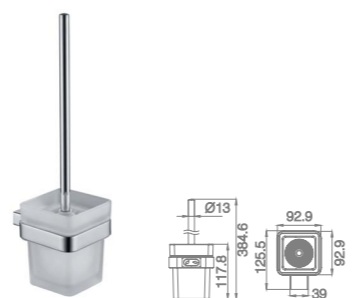

15-9902
Cup Holder
Chrome

15-9904
Soap Dish Holder
Chrome

15-9901A
Hook
Chrome

15-9904A
Soap Dish Holder
Chrome

15-9905A
Paper Holder
Chrome

15-9905
Paper Holder
Chrome

15-9906
Towel Bar
Chrome

15-9907
Toilet Brush Holder
Chrome