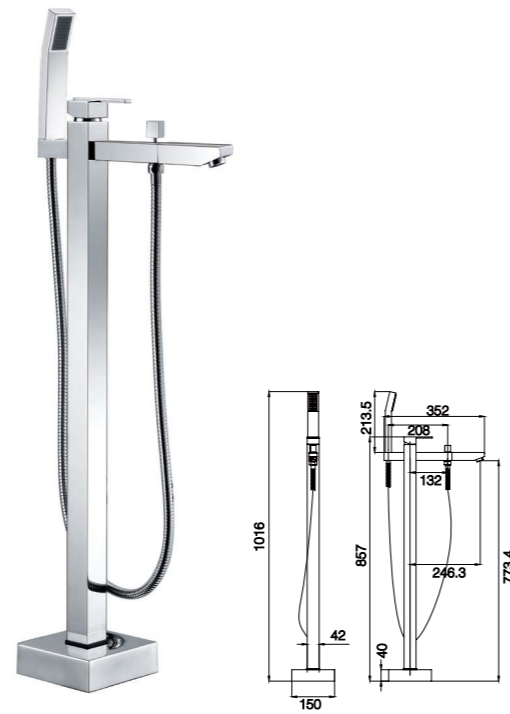

GDM06 Ø35mm
Free Standing Bath Mixer
Chrome

11F-122 Ø35mm
Free Standing Bath Mixer
Chrome

11G-132 Ø35mm
Free Standing Bath Mixer
Chrome

SB001
Free Standing Spout
Chrome

MX750 Ø40mm
Free Standing Bath Mixer
Chrome