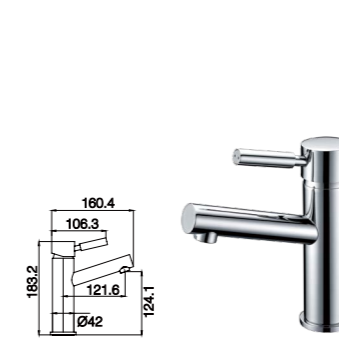

598111 Ø35mm
Kitchen Mixer
Chrome

598106 Ø35mm
Kitchen Mixer
Chrome

6224 Ø35mm
Pull Out Kitchen Mixer
Chrome

11H SERIES

11H-101 Ø35mm
Basin Mixer
Chrome

11H-106 Ø35mm
Kitchen Mixer
Chrome

11H-205 Ø35mm
Shower Mixer
Chrome