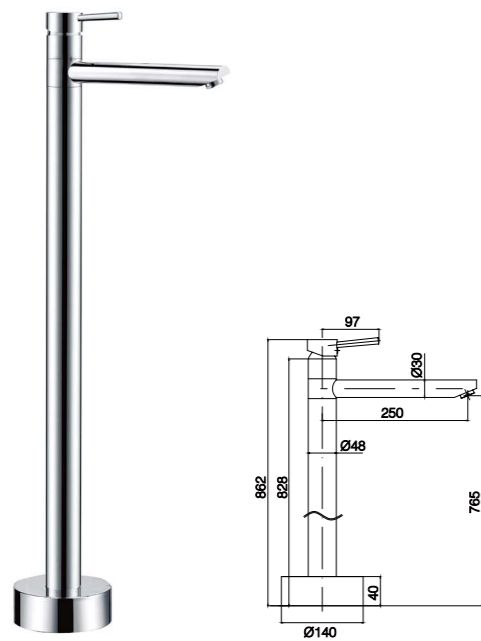

GDM06 Ø35mm
Free Standing Bath Mixer
Chrome

11F-122 Ø35mm
Free Standing Bath Mixer
Chrome

11G-132 Ø35mm
Free Standing Bath Mixer
Chrome

SB001
Free Standing Spout
Chrome

MX750 Ø40mm
Free Standing Bath Mixer
Chrome