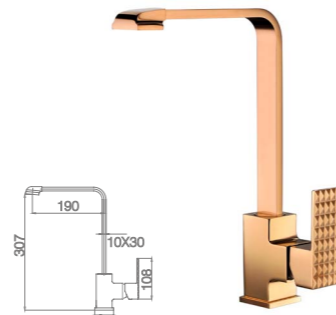

16B-101 Ø32mm
Basin Mixer
Chrome

16B-003 Ø35mm
In Wall Shower Mixer
Chrome

16B-004 Ø35mm
In Wall Diverter Mixer
Chrome

16B-106 Ø35mm
Kitchen Mixer
Chrome

16B-304 Ø35mm
In Wall Bath Mixer
Chrome

16B SERIES

16B-101 Ø32mm
Basin Mixer
Rose Gold