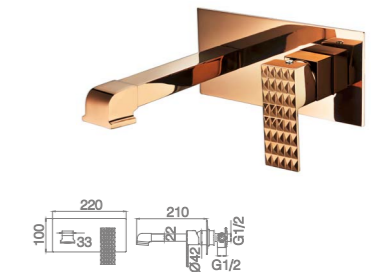

16B-304 Ø35mm
In Wall Bath Mixer
Rose Gold