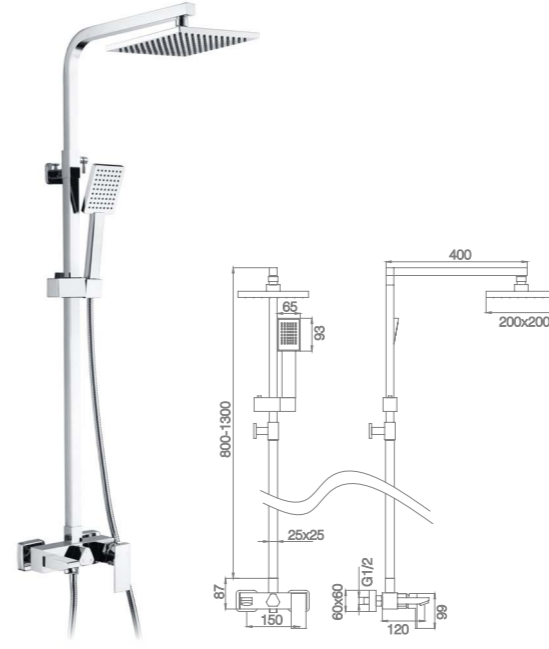

11C-202 Ø35mm
Shower Set
Chrome