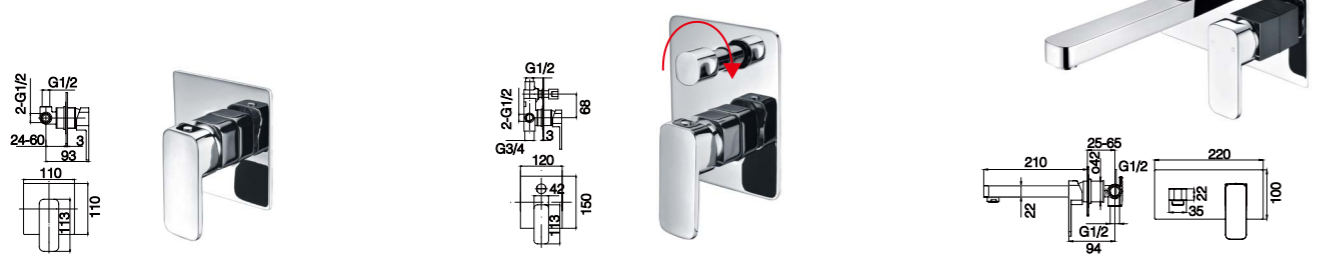

12C-314 Ø35mm
In Wall Bath Mixer
Chrome

539 SERIES

539101 Ø35mm
Basin Mixer
Chrome

539301 Ø35mm
Basin Mixer
Chrome

539206 Ø35mm
Kitchen Mixer
Chrome

539103D Ø35mm
In Wall Shower Mixer
Chrome

539104K Ø35mm
In Wall Diverter Mixer
Chrome