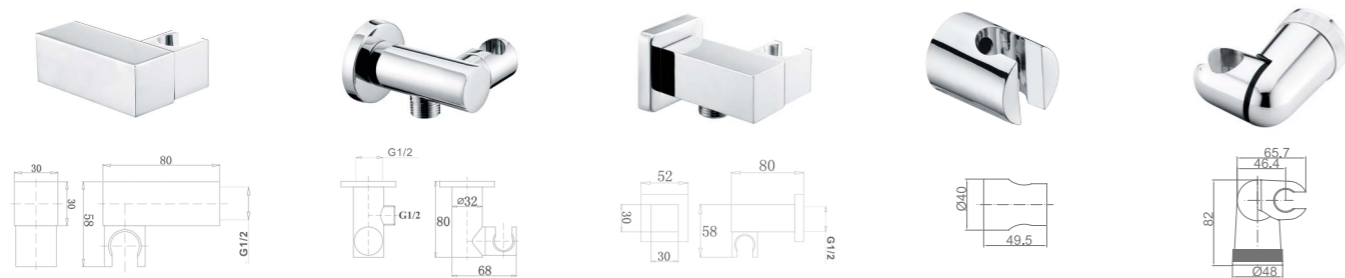

F716
Shower Holder
Brass

E006
Shower Connector Holder
Brass

E007
Shower Connector Holder
Brass

F720
Shower Holder
Brass

F717
Shower Holder
Brass