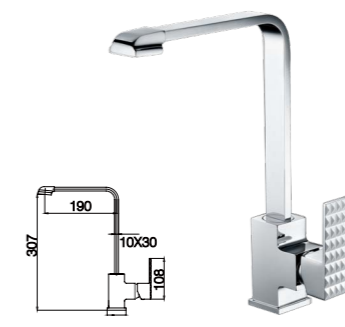

16B-106 Ø35mm
Kitchen Mixer
Chrome