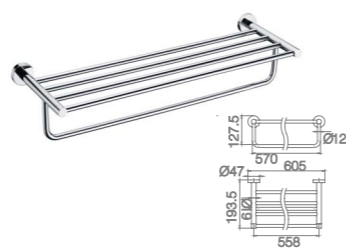

ST001
Hook
Chrome

ST001
Hook
Electronic Matt Black

ST004
Towel Ring
Chrome

ST003
Paper Holder
Chrome

ST003
Paper Holder
Electronic Matt Black

ST005
Double Towel Bar
Chrome

ST002
Towel Bar
Chrome

ST002
Towel Bar
Electronic Matt Black

15-112
Metal Shelf
Chrome

15-113
Metal Shelf
Chrome

ST010
Towel Rack
Chrome

SANITARY WARE IS AN ESSENTIAL PRODUCT IN THE MODERN ROOM

Combination of multidimensional space

15-3501
Hook
Brass

15-3502
Cup Holder
Brass