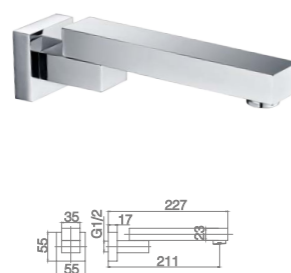

6209BS
Bath Spout
Chrome

31106BS
Bath Spout
Chrome

449BS
Bath Spout
Chrome

12A-304BS
Bath Spout
Chrome

007BS
Bath Spout
Chrome
Rotatable

008BS
Bath Spout
Chrome
Rotatable

K108BS
Hand Shower
Plastic
Rotatable