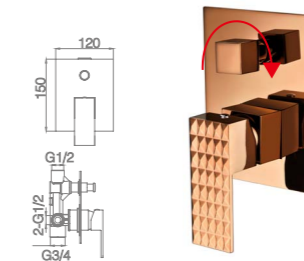

16B-004 Ø35mm
In Wall Diverter Mixer
Rose Gold