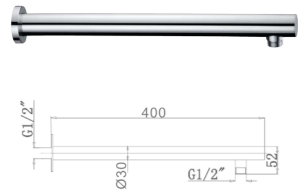

12B-304BS
Bath Spout
Chrome

12C-304BS
Bath Spout
Chrome

12C-314BS
Bath Spout
Chrome

12G-304BS
Bath Spout
Chrome

Shower Arm SERIES

Shower Arm SERIES

A001
Shower Arm
Chrome

A002
Shower Arm
Chrome