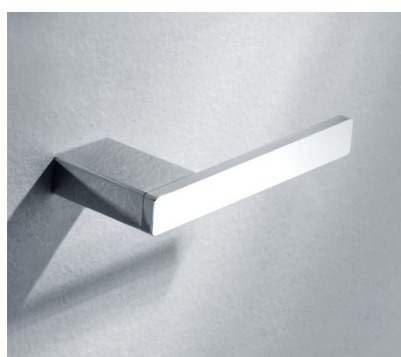

15-3510
Towel Rack
Brass

15-3511
Glass Shelf
Brass

15-4901
Hook
Brass

15-4902
Cup Holder
Brass

15-4904
Soap Dish Holder
Brass

15-4908
Towel Bar
Brass

15-4909
Double Towel Bar
Brass

15-4905
Paper Holder
Brass

15-4906
Towel Bar
Brass

15-4907
Toilet Brush Holder
Brass

15-4910
Towel Rack
Brass

15-4910A
Towel Rack
Brass

15-4911
Glass Shelf
Brass

FAICET ACCESSORY

Elegant and fashionable appearance can
embody our pursuing of perfection and best care
ness to the consumer