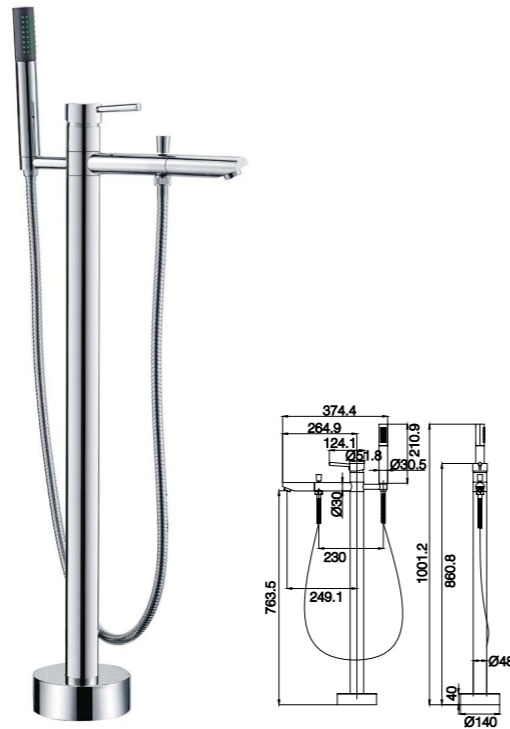

GDM06 Ø35mm
Free Standing Bath Mixer
Chrome

11F-122 Ø35mm
Free Standing Bath Mixer
Chrome

11G-132 Ø35mm
Free Standing Bath Mixer
Chrome

SB001
Free Standing Spout
Chrome

MX750 Ø40mm
Free Standing Bath Mixer
Chrome

11G-122 Ø40mm
Free Standing Bath Mixer
Chrome

SB002
Free Standing Spout
Chrome

SB003
Free Standing Spout
Chrome

Bath mixer SERIES

6288 SERIES

7347 Ø40mm
Basin Mixer
Chrome

7349 Ø40mm
Kitchen Mixer
Chrome

7351 Ø40mm
Shower Mixer
Chrome