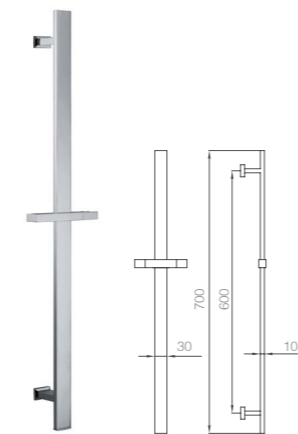

S003
Sliding Bar

S001A
Sliding Bar

S004A
Sliding Bar

S004
Sliding Bar

S005
Sliding Bar

S006
Sliding Bar

S007
Sliding Bar

S008
Sliding Bar

S008
Sliding Bar

Elbow & Holder SERIES

Waste SERIES

933
Shower Connector
Brass

E001
Shower Connector
Brass

E002
Shower Connector
Brass

E003
Shower Connector
Brass

A37
Pop Up Waste
1 1/4" W/O overflow 