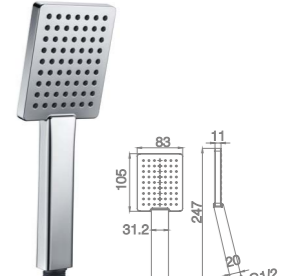

T8003CP
Shower Head
Plastic

T8013
Shower Head
Plastic

BRK081
Shower Head
Brass

H0015
Hand Shower
Plastic

H0032
Hand Shower
Plastic

H0033
Hand Shower
Plastic

BSK081
Shower Head
Brass

SSP081
Shower Head
Stainless steel