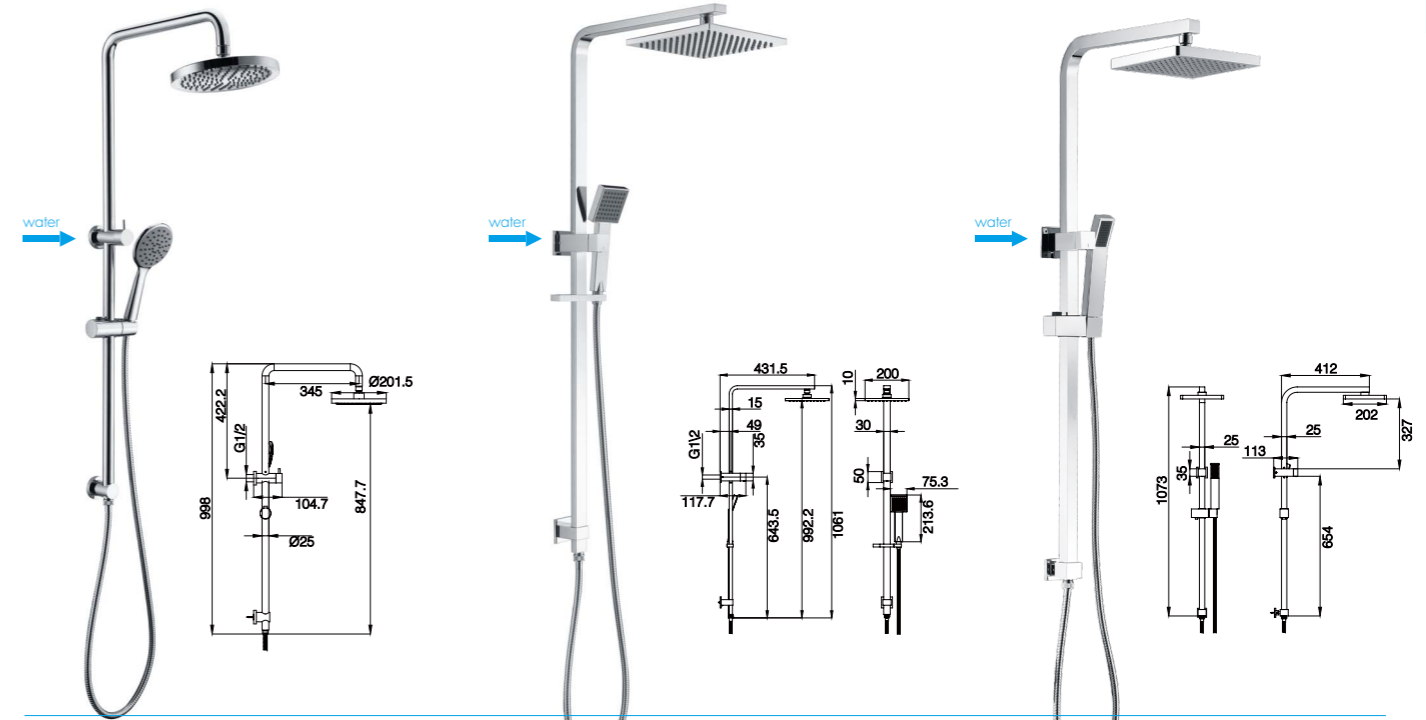

Shower Set SERIES

12B-325 Ø35mm
Shower Rail
Chrome

12B-335R Ø35mm
Shower Rail
Chrome

12B-335 Ø35mm
Shower Rail
Chrome