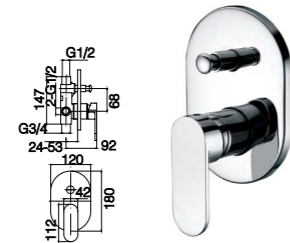

11D-106 Ø35mm
Kitchen Mixer
Chrome

11K SERIES

11K-101 Ø35mm
Basin Mixer
Chrome

11K-301 Ø35mm
Basin Mixer
Chrome

11D-003 Ø35mm
In Wall Shower Mixer
Chrome

11D-004 Ø35mm
In Wall Diverter Mixer
Chrome

11D-102 Ø35mm
Bathtub Mixer
Chrome