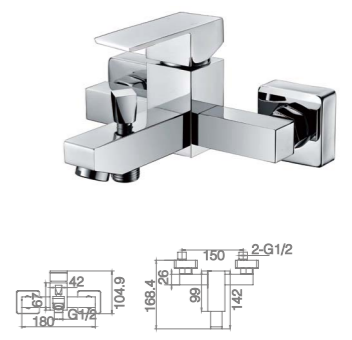

12B SERIES

12B-101 Ø32mm
Basin Mixer
Chrome

12B-301 Ø35mm
Basin Mixer
Chrome

12B-106 Ø35mm
Kitchen Mixer
Chrome

12B-304 Ø35mm
In Wall Bath Mixer
Chrome

12B-003 Ø35mm
In Wall Shower Mixer
Chrome

12B-004 Ø35mm
In Wall Diverter Mixer
Chrome

11F SERIES

11F-101 Ø35mm
Basin Mixer
Chrome

11F-301 Ø35mm
Basin Mixer
Chrome

11F-205 Ø35mm
Shower Mixer
Chrome

201002 Ø35mm
Kitchen Mixer
Chrome

11F-102 Ø35mm
Bathtub Mixer
Chrome

11C SERIES

11C-101 Ø35mm
Basin Mixer
Chrome

11C-106 Ø35mm
Kitchen Mixer
Chrome

11C-111 Ø35mm
Basin Mixer
Chrome

11C-102 Ø35mm
Bathtub Mixer
Chrome

11C-205 Ø35mm
Shower Mixer
Chrome

12C SERIES

12C-101 Ø32mm
Basin Mixer
Chrome

12C-101S Ø25mm
Basin Mixer
Chrome