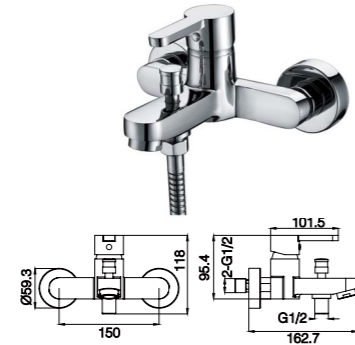

659304 Ø35mm
In Wall Bath Mixer
Chrome

659103D Ø35mm
In Wall Shower Mixer
Chrome

659104K Ø35mm
In Wall Diverter Mixer
Chrome

659205 Ø35mm
Shower Mixer
Chrome

659102 Ø35mm
Bathtub Mixer
Chrome

449 SERIES

449101 Ø40mm
Basin Mixer
Chrome