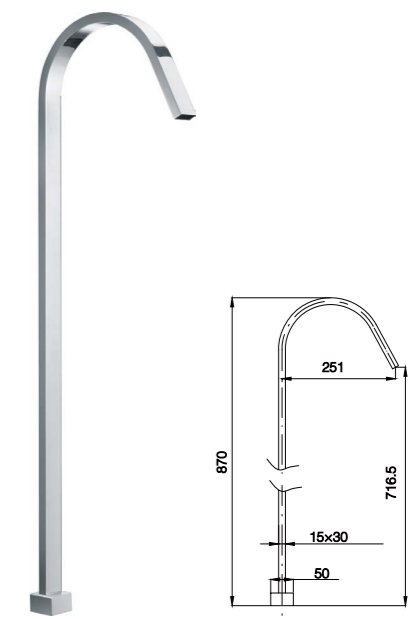

SB003
Free Standing Spout
Chrome

Bath mixer SERIES