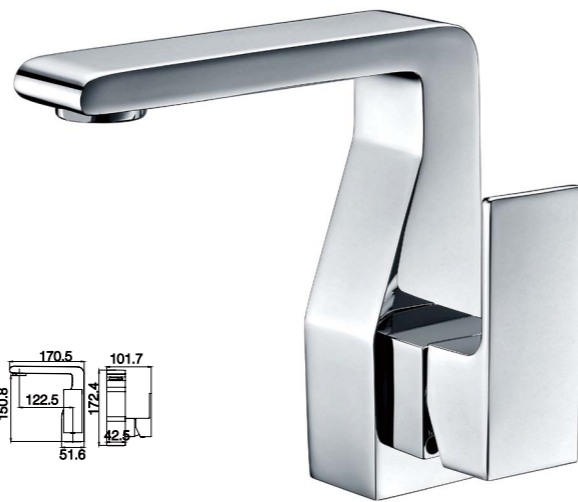

11F SERIES

11F-101 Ø35mm
Basin Mixer
Chrome

11F-301 Ø35mm
Basin Mixer
Chrome

11F-205 Ø35mm
Shower Mixer
Chrome

201002 Ø35mm
Kitchen Mixer
Chrome

11F-102 Ø35mm
Bathtub Mixer
Chrome

11C SERIES

11C-101 Ø35mm
Basin Mixer
Chrome

11C-106 Ø35mm
Kitchen Mixer
Chrome

11C-111 Ø35mm
Basin Mixer
Chrome

11C-102 Ø35mm
Bathtub Mixer
Chrome

11C-205 Ø35mm
Shower Mixer
Chrome

12C SERIES

12C-101 Ø32mm
Basin Mixer
Chrome

12C-101S Ø25mm
Basin Mixer
Chrome