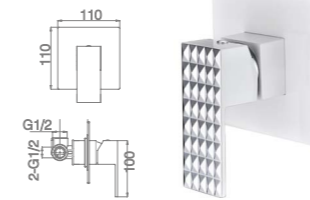

16B-003 Ø35mm
In Wall Shower Mixer
White Paint & Chrome