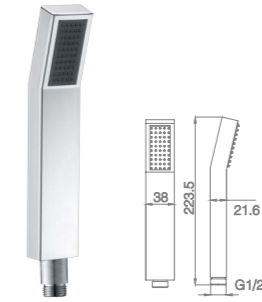

H0004
Hand Shower
Plastic