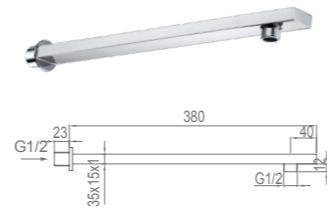

12B-304BS
Bath Spout
Chrome

12C-304BS
Bath Spout
Chrome

12C-314BS
Bath Spout
Chrome

12G-304BS
Bath Spout
Chrome

Shower Arm SERIES

Shower Arm SERIES

A001
Shower Arm
Chrome

A002
Shower Arm
Chrome