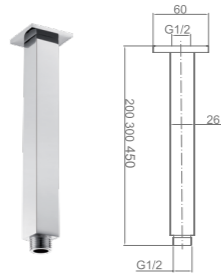

A003
Shower Arm
Chrome

A011
Shower Arm
Chrome

A012
Shower Arm
Chrome

A013
Shower Arm
Chrome

A004
Ceiling Mounted Shower Arm
Chrome

A005
Ceiling Mounted Shower Arm
Chrome

A006
Shower Arm
Chrome

A015
Shower Arm
Chrome