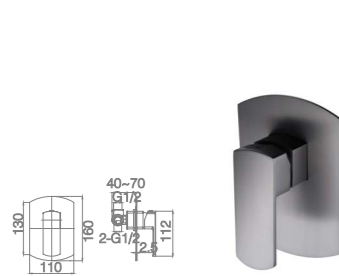

16F-003 Ø35mm
In Wall Shower Mixer
Aged Iron Color