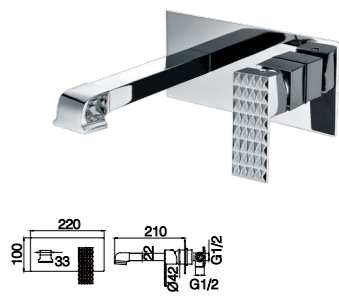

16B-101 Ø32mm
Basin Mixer
Chrome

16B-003 Ø35mm
In Wall Shower Mixer
Chrome

16B-004 Ø35mm
In Wall Diverter Mixer
Chrome

16B-106 Ø35mm
Kitchen Mixer
Chrome

16B-304 Ø35mm
In Wall Bath Mixer
Chrome

16B SERIES

16B-101 Ø32mm
Basin Mixer
Rose Gold