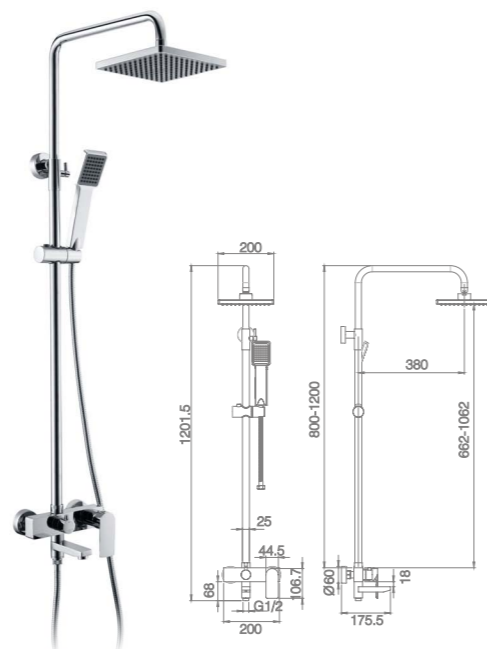

12B-602 Ø35mm
Simple Shower Rail
Chrome

Shower Set SERIES

Shower Set SERIES

19A-305 Ø35mm
Shower Set
Chrome

19A-202 Ø35mm
Shower Set
Chrome

17B-315 Ø35mm
Shower Set
Chrome

19B-202 Ø35mm
Shower Set
Chrome

17B-305 Ø35mm
Shower Set
Chrome