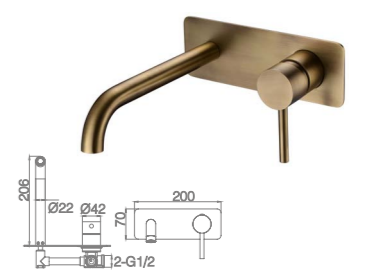

12G-324 Ø35mm
In Wall Bath Mixer
Weathering Brass Color