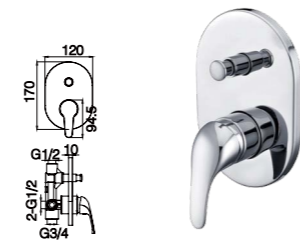

7350 Ø40mm
Bathtub Mixer
Chrome

8111 SERIES

6288 Ø40mm
Basin Mixer
Chrome

38657 Ø40mm
Kitchen Mixer
Chrome

6289 Ø35mm
In Wall Shower Mixer
Chrome

6290 Ø35mm
In Wall Diverter Mixer
Chrome

6254 SERIES

6254 Ø40mm
Basin Mixer
Chrome