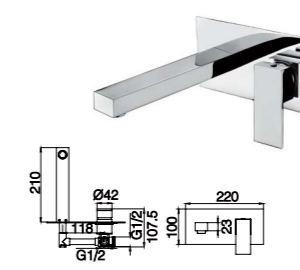

12C-301 Ø32mm
Basin Mixer
Chrome

12C-106 Ø35mm
Kitchen Mixer
Chrome

12C-003 Ø35mm
In Wall Shower Mixer
Chrome

12C-004 Ø35mm
In Wall Diverter Mixer
Chrome

12C-304 Ø35mm
In Wall Bath Mixer
Chrome

12C-304R Ø35mm
In Wall Bath Mixer
Chrome