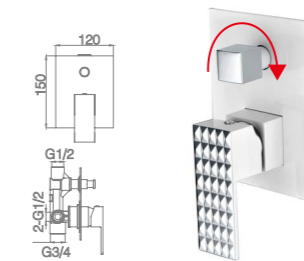

16B-004 Ø35mm
In Wall Diverter Mixer
White Paint & Chrome