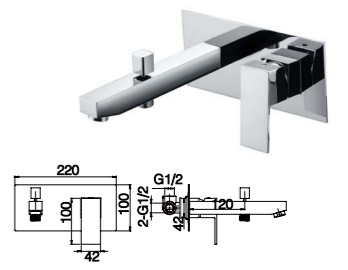

12C-301 Ø32mm
Basin Mixer
Chrome

12C-106 Ø35mm
Kitchen Mixer
Chrome

12C-003 Ø35mm
In Wall Shower Mixer
Chrome

12C-004 Ø35mm
In Wall Diverter Mixer
Chrome

12C-304 Ø35mm
In Wall Bath Mixer
Chrome

12C-304R Ø35mm
In Wall Bath Mixer
Chrome