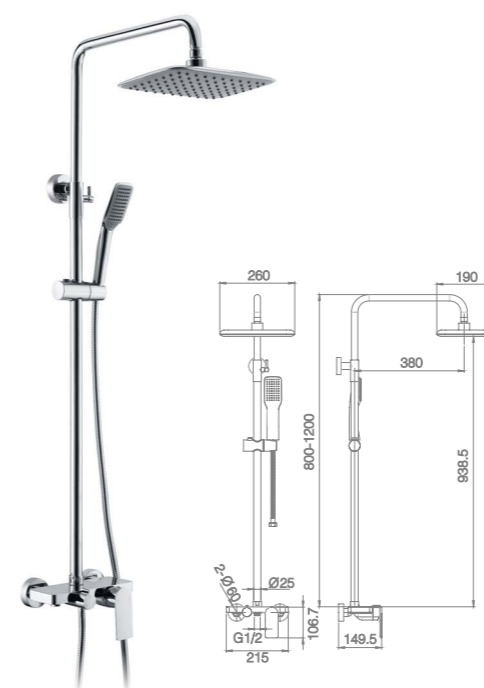

12B-602 Ø35mm
Simple Shower Rail
Chrome

Shower Set SERIES

Shower Set SERIES

19A-305 Ø35mm
Shower Set
Chrome

19A-202 Ø35mm
Shower Set
Chrome

17B-315 Ø35mm
Shower Set
Chrome

19B-202 Ø35mm
Shower Set
Chrome

17B-305 Ø35mm
Shower Set
Chrome