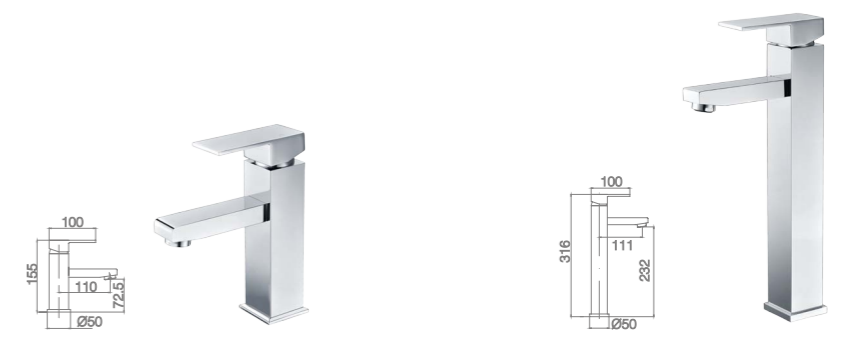

11F SERIES

11F-101 Ø35mm
Basin Mixer
Chrome

11F-301 Ø35mm
Basin Mixer
Chrome