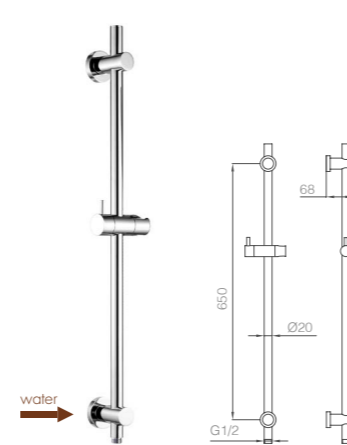

S003
Sliding Bar

S001A
Sliding Bar

S004A
Sliding Bar

S004
Sliding Bar

S005
Sliding Bar

S006
Sliding Bar

S007
Sliding Bar

S008
Sliding Bar

S008
Sliding Bar

Elbow & Holder SERIES

Waste SERIES

933
Shower Connector
Brass

E001
Shower Connector
Brass

E002
Shower Connector
Brass

E003
Shower Connector
Brass

A37
Pop Up Waste
1 1/4" W/O overflow 