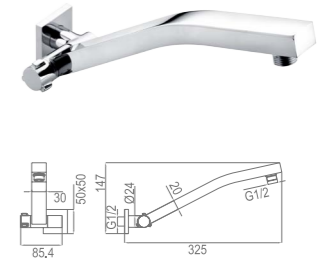

A013
Shower Arm
Chrome