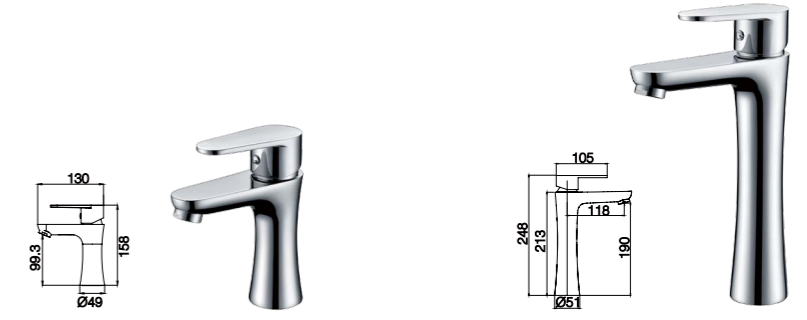

11B SERIES

11B-101 Ø32mm
Basin Mixer
Chrome

11B-301 Ø32mm
Basin Mixer
Chrome