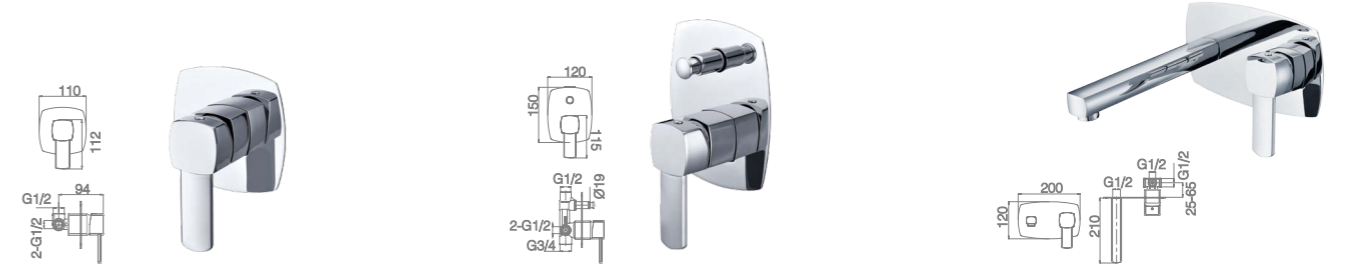

16B-304 Ø35mm
In Wall Bath Mixer
White Paint & Chrome

16B SERIES

12A SERIES

12A SERIES

6217 Ø35mm
Basin Mixer
Chrome

6214 Ø35mm
Basin Mixer
Chrome

6215 Ø35mm
Basin Mixer
Chrome

12A-003 Ø35mm
In Wall Shower Mixer
Chrome