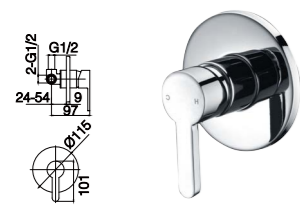

659103D Ø35mm
In Wall Shower Mixer
Chrome