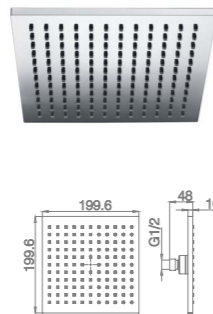

T8013
Shower Head
Plastic