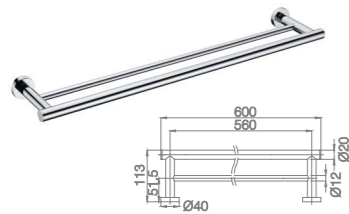

ST001
Hook
Chrome

ST001
Hook
Electronic Matt Black

ST004
Towel Ring
Chrome

ST003
Paper Holder
Chrome

ST003
Paper Holder
Electronic Matt Black

ST005
Double Towel Bar
Chrome

ST002
Towel Bar
Chrome

ST002
Towel Bar
Electronic Matt Black