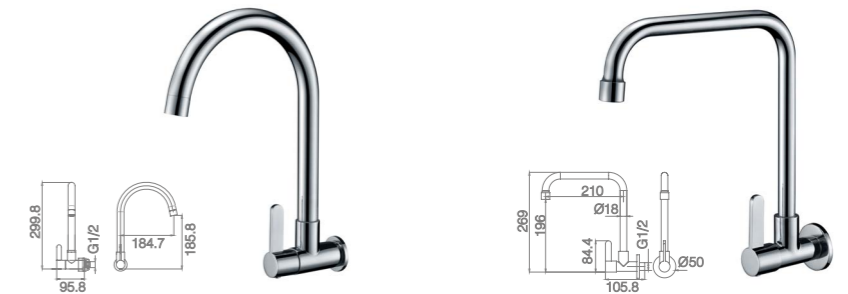

18C SERIES

Single Cold faucet

18C-101
Basin Tap
Single Cold

18C-106
Sink Tap
Single Cold

18C-306
Sink Tap
Single Cold

18C-206
Wall Sink Tap
Single Cold

18C-406
Wall Sink Tap
Single Cold

Hand Spray SEIRES

18H-102
Two Way Tap

18C-202
Two Way Tap W/Holder

18H-202
Two Way Tap W/Holder

18G-108
Bib Tap

18G-208
Bib Tap

18G-308
Bib Tap

18G-408
Bib Tap

18G-808
Bib Tap