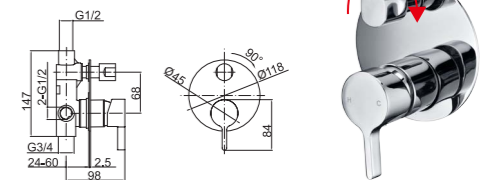

11K-004 Ø35mm
In Wall Diverter Mixer
Chrome