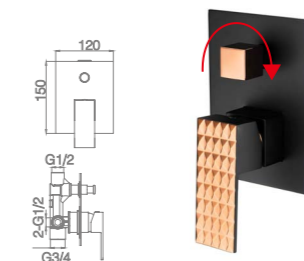

16B-004 Ø35mm
In Wall Diverter Mixer
Black Paint & Rose Gold