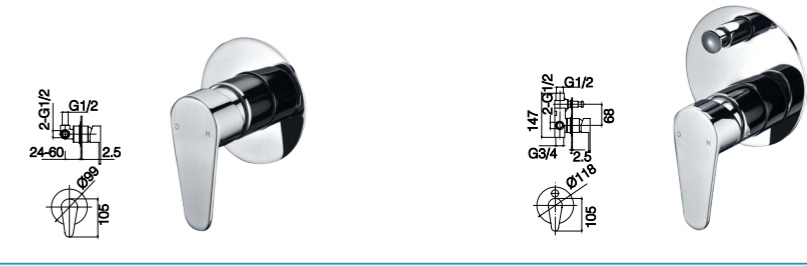

539304 Ø35mm
In Wall Bath Mixer
Chrome

539205 Ø35mm
Shower Mixer
Chrome

539102 Ø35mm
Bathtub Mixer
Chrome

11B SERIES

11B-101 Ø32mm
Basin Mixer
Chrome

11B-301 Ø32mm
Basin Mixer
Chrome

11B-003 Ø35mm
In Wall Shower Mixer
Chrome