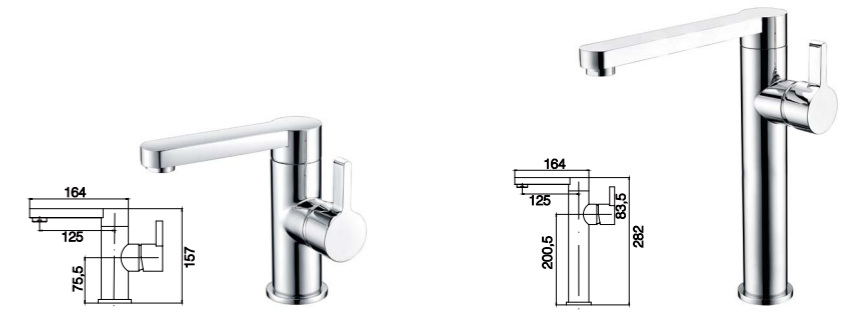

11K SERIES

11K-101 Ø35mm
Basin Mixer
Chrome

11K-301 Ø35mm
Basin Mixer
Chrome