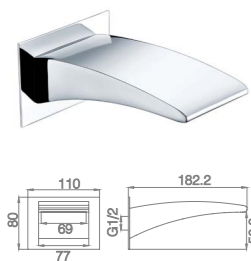

004BS
Bath Spout
Chrome