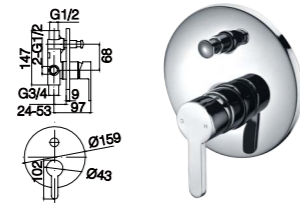

659104K Ø35mm
In Wall Diverter Mixer
Chrome