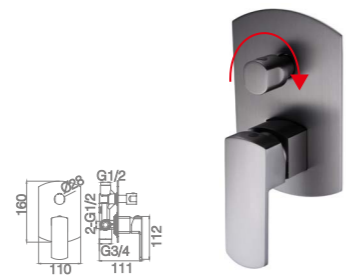

16F-004 Ø35mm
In Wall Diverter Mixer
Aged Iron Color