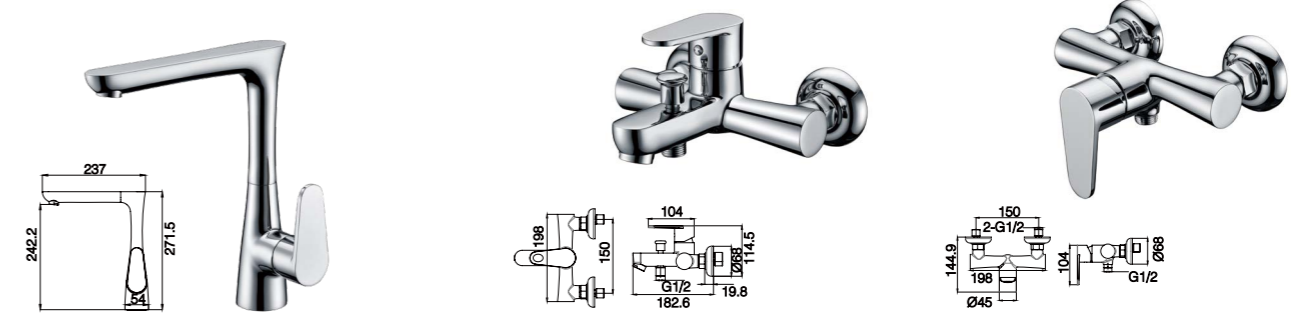

11B-106 Ø35mm
Kitchen Mixer
Chrome

11B-102 Ø35mm
Bathtub Mixer
Chrome

11B-205 Ø35mm
Shower Mixer
Chrome