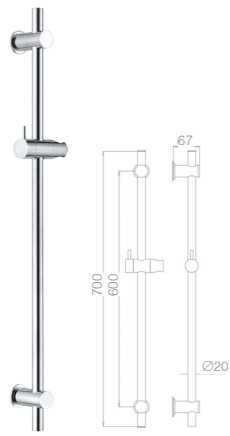

A016
Shower Arm
Chrome

A007
Shower Arm
Chrome

A009
Shower Arm
Chrome

A010
Shower Arm
Chrome

Sliding Bar SERIES

Sliding Bar SERIES

S001
Sliding Bar

S002
Sliding Bar

S003
Sliding Bar

S001A
Sliding Bar

S004A
Sliding Bar

S004
Sliding Bar

S005
Sliding Bar

S006
Sliding Bar

S007
Sliding Bar

S008
Sliding Bar

S008
Sliding Bar

Elbow & Holder SERIES

Waste SERIES

933
Shower Connector
Brass

E001
Shower Connector
Brass

E002
Shower Connector
Brass

E003
Shower Connector
Brass

A37
Pop Up Waste
1 1/4" W/O overflow 