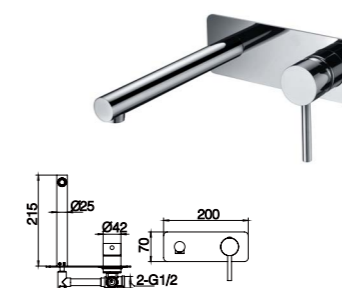

6223 Ø35mm
Pull Out Kitchen Mixer
Chrome

12G-304 Ø35mm
In Wall Bath Mixer
Chrome

6237 Ø35mm
In Wall Shower Mixer
Chrome

6238 Ø35mm
In Wall Diverter Mixer
Chrome

12G-314 Ø35mm
In Wall Bath Mixer
Chrome

12G-324 Ø35mm
In Wall Bath Mixer
Chrome