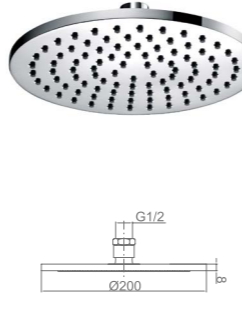

BRK081
Shower Head
Brass