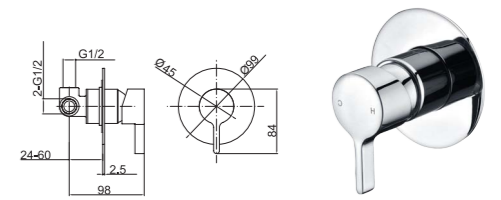

11K-003 Ø35mm
In Wall Shower Mixer
Chrome