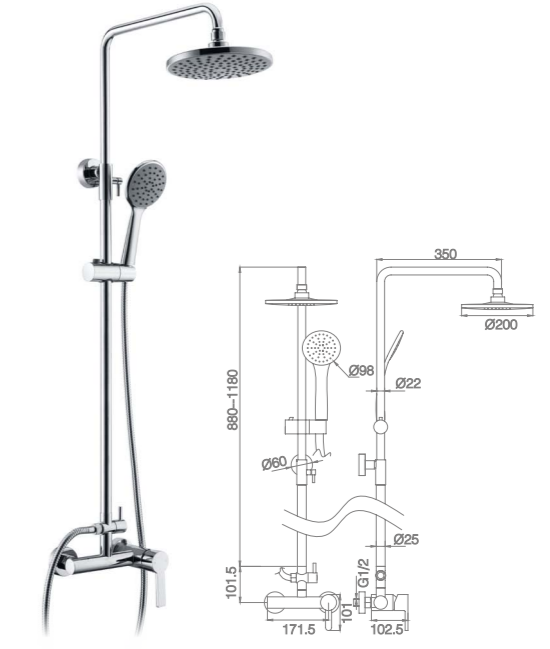

201010 Ø35mm
Shower Set
Chrome