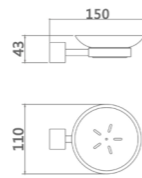

15-112
Metal Shelf
Chrome

15-113
Metal Shelf
Chrome

ST010
Towel Rack
Chrome

SANITARY WARE IS AN ESSENTIAL PRODUCT IN THE MODERN ROOM

Combination of multidimensional space

15-3501
Hook
Brass

15-3502
Cup Holder
Brass