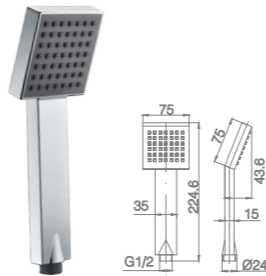

H0015
Hand Shower
Plastic