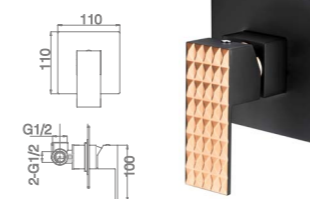

16B-003 Ø35mm
In Wall Shower Mixer
Black Paint & Rose Gold