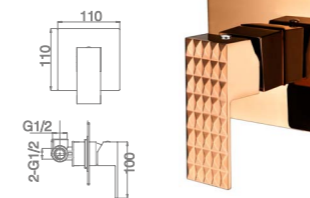

16B-003 Ø35mm
In Wall Shower Mixer
Rose Gold