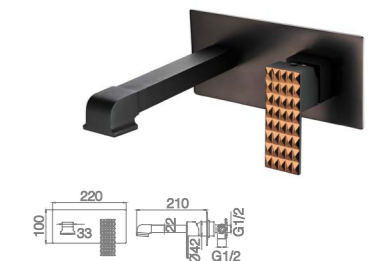

16B-304 Ø35mm
In Wall Bath Mixer
Black Paint & Rose Gold