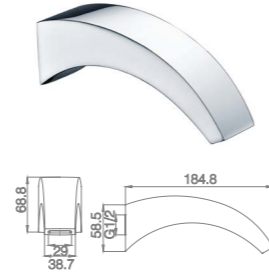

003BS
Bath Spout
Chrome