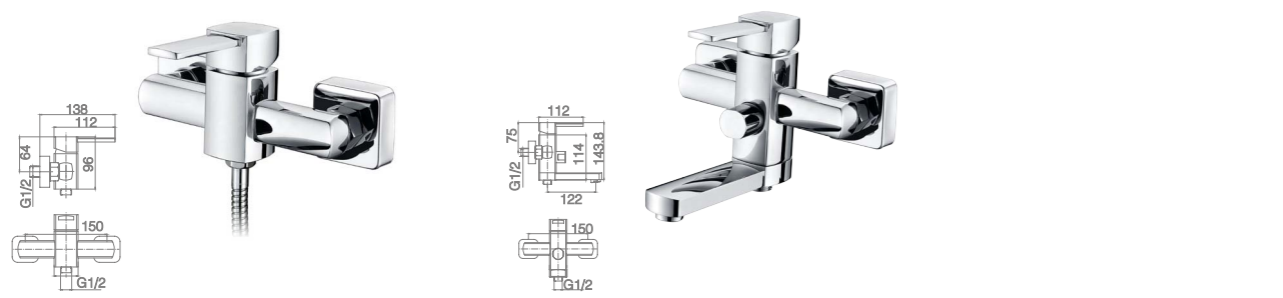

12A-004 Ø35mm
In Wall Diverter Mixer
Chrome

12A-304 Ø35mm
In Wall Bath Mixer
Chrome

12A-106 Ø35mm
Kitchen Mixer
Chrome

12A-206 Ø35mm
Kitchen Mixer
Chrome

12A-205 Ø35mm
Shower Mixer
Chrome

12A-102 Ø35mm
Bathtub Mixer
Chrome