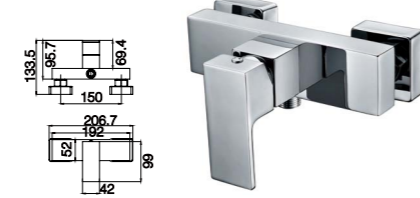

11C-205 Ø35mm
Shower Mixer
Chrome