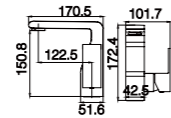

11C-111 Ø35mm
Basin Mixer
Chrome