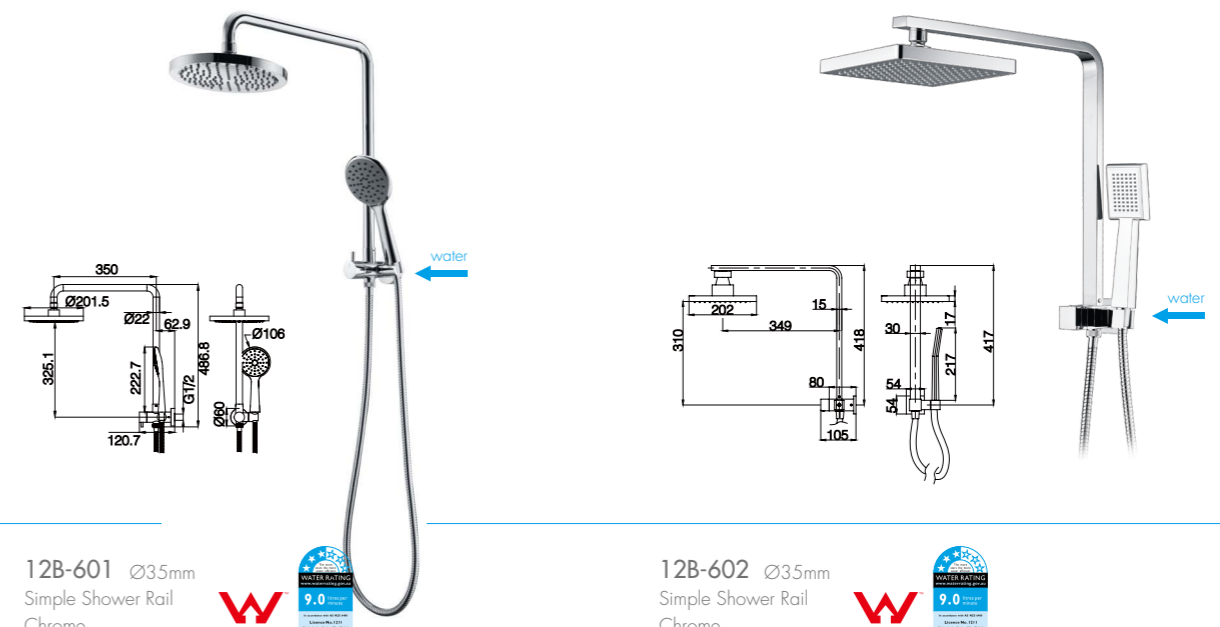

6263R Ø40mm
In Wall Diverter Mixer
Chrome

Shower Set SERIES

Shower Set SERIES

12B-325 Ø35mm
Shower Rail
Chrome

12B-335R Ø35mm
Shower Rail
Chrome

12B-335 Ø35mm
Shower Rail
Chrome

12B-601 Ø35mm
Simple Shower Rail
Chrome

12B-602 Ø35mm
Simple Shower Rail
Chrome

Shower Set SERIES

Shower Set SERIES

19A-305 Ø35mm
Shower Set
Chrome

19A-202 Ø35mm
Shower Set
Chrome

17B-315 Ø35mm
Shower Set
Chrome

19B-202 Ø35mm
Shower Set
Chrome

17B-305 Ø35mm
Shower Set
Chrome