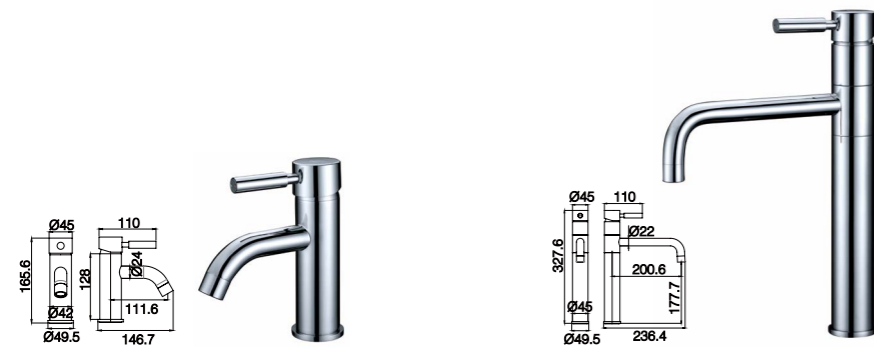

449301 Ø40mm
Basin Mixer
Chrome

449103D Ø40mm
In Wall Shower Mixer
Chrome

449104K Ø40mm
In Wall Diverter Mixer
Chrome

449304 Ø40mm
In Wall Bath Mixer
Chrome

598 SERIES

598101 Ø35mm
Basin Mixer
Chrome

598206 Ø35mm
Kitchen Mixer
Chrome