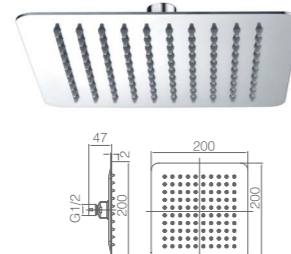

T8003CP
Shower Head
Plastic

T8013
Shower Head
Plastic

BRK081
Shower Head
Brass

H0015
Hand Shower
Plastic

H0032
Hand Shower
Plastic

H0033
Hand Shower
Plastic

BSK081
Shower Head
Brass

SSP081
Shower Head
Stainless steel