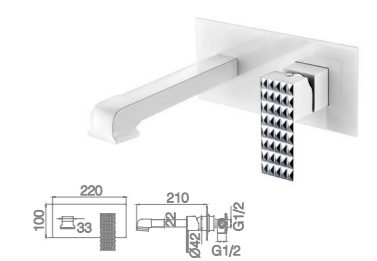

16B-101 Ø32mm
Basin Mixer
White Paint & Chrome

16B-106 Ø35mm
Kitchen Mixer
White Paint & Chrome

16B-003 Ø35mm
In Wall Shower Mixer
White Paint & Chrome

16B-004 Ø35mm
In Wall Diverter Mixer
White Paint & Chrome