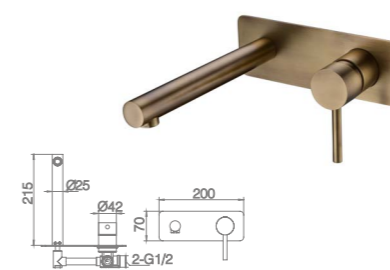

12G-314 Ø35mm
In Wall Bath Mixer
Weathering Brass Color