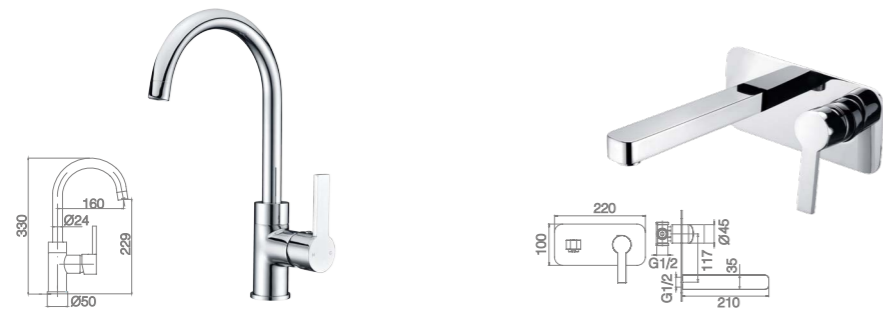

12B-106 Ø35mm
Kitchen Mixer
Chrome

12B-304 Ø35mm
In Wall Bath Mixer
Chrome