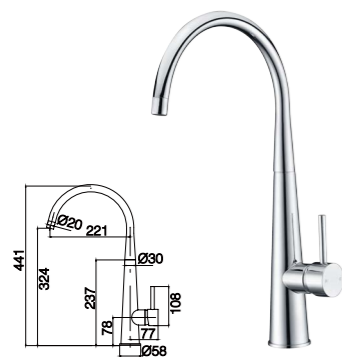

11Q-206 Ø35mm
Kitchen Mixer
Chrome