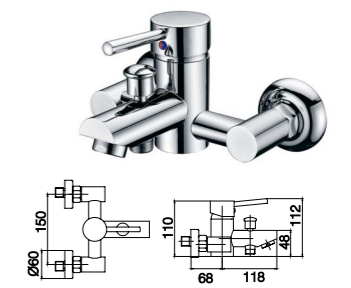

11G-102 Ø40mm
Bathtub Mixer
Chrome