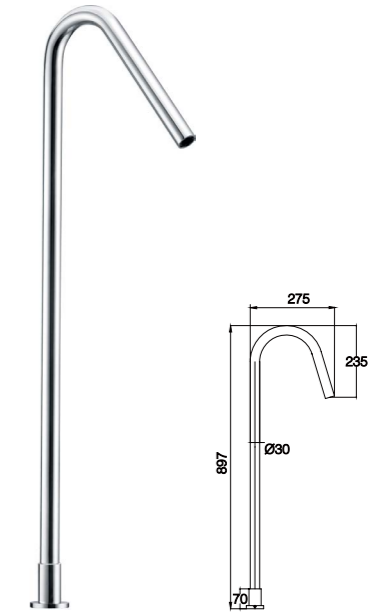

GDM06 Ø35mm
Free Standing Bath Mixer
Chrome

11F-122 Ø35mm
Free Standing Bath Mixer
Chrome

11G-132 Ø35mm
Free Standing Bath Mixer
Chrome

SB001
Free Standing Spout
Chrome

MX750 Ø40mm
Free Standing Bath Mixer
Chrome