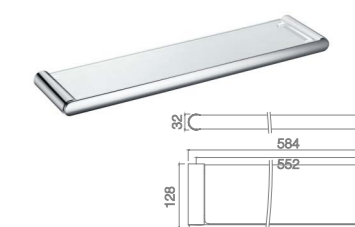

15-9011
Towel Rack
Chrome

15-9011A
Glass Shelf
Chrome

15-9014
Soap Holder
Chrome

15-6910
Towel Rack
Chrome

15-6910-1
Towel Rack
Chrome

15-6911
Glass Shelf
Chrome

15-11/ST00 SERIES

15-111
Hook
Chrome