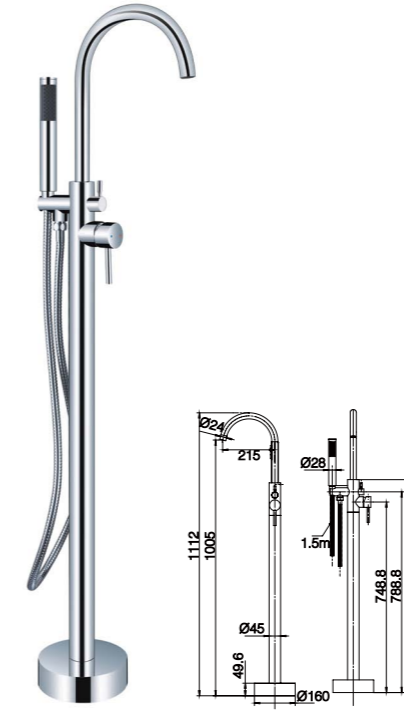

GDM06 Ø35mm
Free Standing Bath Mixer
Chrome

11F-122 Ø35mm
Free Standing Bath Mixer
Chrome

11G-132 Ø35mm
Free Standing Bath Mixer
Chrome

SB001
Free Standing Spout
Chrome

MX750 Ø40mm
Free Standing Bath Mixer
Chrome