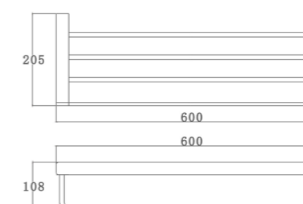

15-4910A
Towel Rack
Brass