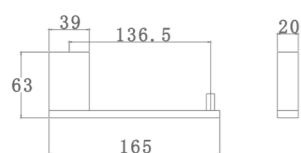

15-3510
Towel Rack
Brass

15-3511
Glass Shelf
Brass

15-4901
Hook
Brass

15-4902
Cup Holder
Brass

15-4904
Soap Dish Holder
Brass

15-4908
Towel Bar
Brass

15-4909
Double Towel Bar
Brass

15-4905
Paper Holder
Brass