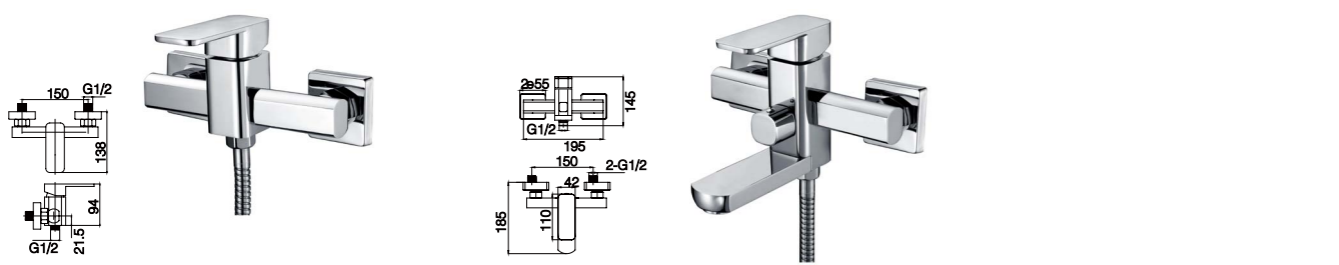

539205 Ø35mm
Shower Mixer
Chrome

539102 Ø35mm
Bathtub Mixer
Chrome