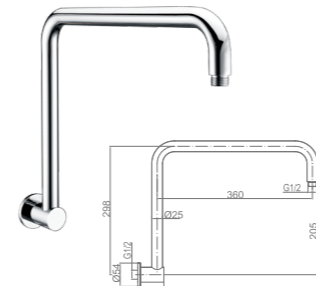

A010
Shower Arm
Chrome