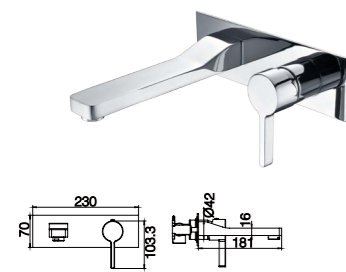

16A SERIES

16A-101 Ø35mm
Basin Mixer
Chrome

16A-106 Ø35mm
Kitchen Mixer
Chrome

16A-003 Ø35mm
In Wall Shower Mixer
Chrome

16A-004 Ø35mm
In Wall Diverter Mixer
Chrome

16A-304 Ø35mm
In Wall Bath Mixer
Chrome

16B SERIES