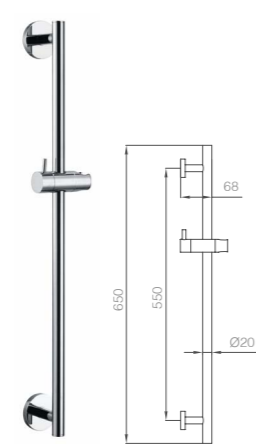

S003
Sliding Bar

S001A
Sliding Bar

S004A
Sliding Bar

S004
Sliding Bar

S005
Sliding Bar

S006
Sliding Bar

S007
Sliding Bar

S008
Sliding Bar

S008
Sliding Bar

Elbow & Holder SERIES

Waste SERIES

933
Shower Connector
Brass

E001
Shower Connector
Brass

E002
Shower Connector
Brass

E003
Shower Connector
Brass

A37
Pop Up Waste
1 1/4" W/O overflow 