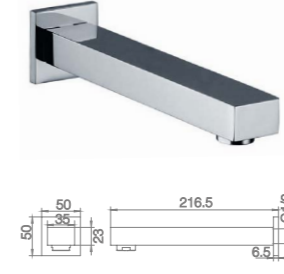

529BS
Bath Spout
Chrome