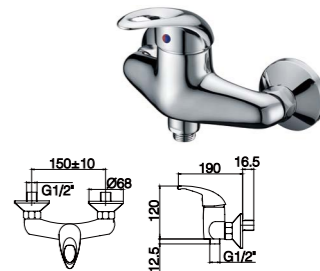

6257 Ø40mm
Pull Out Kitchen Mixer
Chrome

6259 Ø40mm
Bathtub Mixer
Chrome

6262R Ø40mm
In Wall Shower Mixer
Chrome

6255 Ø40mm
Bidet Mixer
Chrome

6258 Ø40mm
Kitchen Mixer
Chrome

6260 Ø40mm
Shower Mixer
Chrome