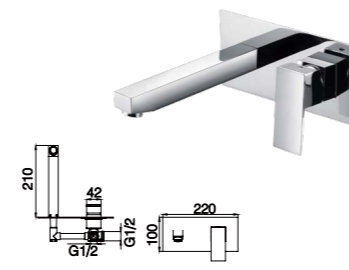

12C-301 Ø32mm
Basin Mixer
Chrome

12C-106 Ø35mm
Kitchen Mixer
Chrome

12C-003 Ø35mm
In Wall Shower Mixer
Chrome

12C-004 Ø35mm
In Wall Diverter Mixer
Chrome

12C-304 Ø35mm
In Wall Bath Mixer
Chrome

12C-304R Ø35mm
In Wall Bath Mixer
Chrome