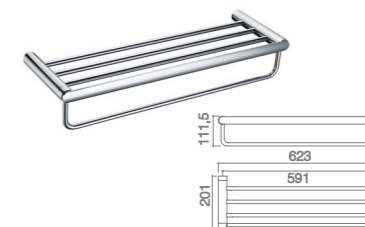

15-9011
Towel Rack
Chrome

15-9011A
Glass Shelf
Chrome

15-9014
Soap Holder
Chrome

15-6910
Towel Rack
Chrome

15-6910-1
Towel Rack
Chrome

15-6911
Glass Shelf
Chrome

15-11/ST00 SERIES

15-111
Hook
Chrome