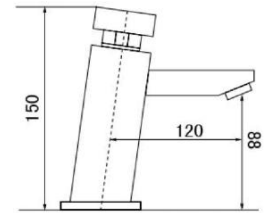

11.4.0013

SELF CLOSING TAP

- Deck mounted type
- Brass material
- G1/2" inlet thread
- Chrome plating

11.4.0014

SELF CLOSING TAP

- Deck mounted type
- Brass material
- G1/2" inlet thread
- Chrome plating

11.4.0031