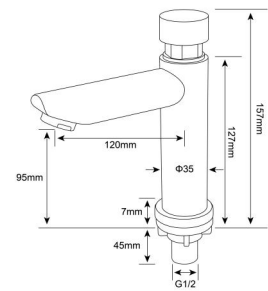

11.4.0003

SELF CLOSING TAP

- Deck mounted type
- Brass material
- G1/2" inlet thread
- Chrome plating

11.4.0004

SELF CLOSING TAP

- Deck mounted type
- Brass material
- G1/2" inlet thread
- Chrome plating

11.4.0005

SELF CLOSING TAP

- Deck mounted type
- Brass material
- G1/2" inlet thread
- Chrome plating

11.4.0006

SELF CLOSING TAP

- Deck mounted type
- Brass material
- G1/2" inlet thread
- Chrome plating

11.4.0007

SELF CLOSING TAP

- Deck mounted type
- Brass material
- G1/2" inlet thread
- Chrome plating

11.4.5.008

SELF CLOSING TAP

- Deck mounted type
- St.Steel 304
- Timed Flow (Hydraulic) Cartridge
- Neoperl aerator
- G1/2" inlet thread
- Run Time : 0-10 (+/-5) seconds (Adjustable)
- Working Temperatures : 5°C - 50°C

11.4.5.009

SELF CLOSING TAP

- Deck mounted type
- St.Steel 304
- Timed Flow (Hydraulic) Cartridge
- Neoperl aerator
- G1/2" inlet thread
- Run Time : 0-10 (+/-5) seconds (Adjustable)
- Working Temperatures : 5°C - 50°C