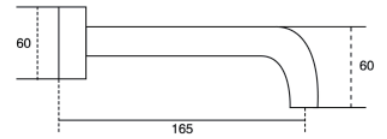

11.4.0031

SELF CLOSING TAP

- Wall mounted type
- Brass material
- G1/2" inlet thread
- Chrome plating