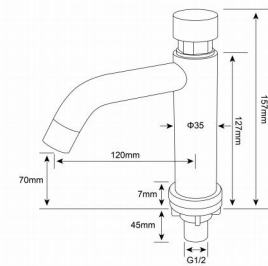

SELF CLOSING TAP

- Deck mounted type
- Brass material
- G1/2" inlet thread
- Chrome plating

11.4.0006

SELF CLOSING TAP

- Deck mounted type
- Brass material
- G1/2" inlet thread
- Chrome plating

11.4.0007

SELF CLOSING TAP

- Deck mounted type
- Brass material
- G1/2" inlet thread
- Chrome plating

11.4.5.008

SELF CLOSING TAP

- Deck mounted type
- St.Steel 304
- Timed Flow (Hydraulic) Cartridge
- Neoperl aerator
- G1/2" inlet thread
- Run Time : 0-10 (+/-5) seconds (Adjustable)
- Working Temperatures : 5°C - 50°C

11.4.5.009

SELF CLOSING TAP

- Deck mounted type
- St.Steel 304
- Timed Flow (Hydraulic) Cartridge
- Neoperl aerator
- G1/2" inlet thread
- Run Time : 0-10 (+/-5) seconds (Adjustable)
- Working Temperatures : 5°C - 50°C

11.4.5.011

SELF CLOSING TAP

- Deck mounted type
- St.Steel 304
- Timed Flow (Hydraulic) Cartridge
- Neoperl aerator
- G1/2" inlet thread
- Run Time : 0-10 (+/-5) seconds (Adjustable)
- Working Temperatures : 5°C - 50°C