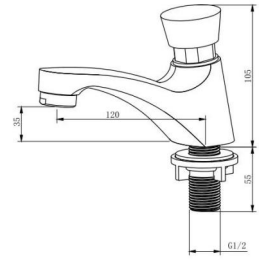

- Deck mounted type
- Brass material
- G1/2" inlet thread
- Chrome plating

11.4.5.008

SELF CLOSING TAP

- Deck mounted type
- St.Steel 304
- Timed Flow (Hydraulic) Cartridge
- Neoperl aerator
- G1/2" inlet thread
- Run Time : 0-10 (+/-5) seconds (Adjustable)
- Working Temperatures : 5°C - 50°C

11.4.5.009

SELF CLOSING TAP

- Deck mounted type
- St.Steel 304
- Timed Flow (Hydraulic) Cartridge
- Neoperl aerator
- G1/2" inlet thread
- Run Time : 0-10 (+/-5) seconds (Adjustable)
- Working Temperatures : 5°C - 50°C

11.4.5.011

SELF CLOSING TAP

- Deck mounted type
- St.Steel 304
- Timed Flow (Hydraulic) Cartridge
- Neoperl aerator
- G1/2" inlet thread
- Run Time : 0-10 (+/-5) seconds (Adjustable)
- Working Temperatures : 5°C - 50°C

11.4.5.012

SELF CLOSING TAP

- Wall mounted type
- St.Steel 304
- Timed Flow (Hydraulic) Cartridge
- Neoperl aerator
- G1/2" inlet thread
- Run Time : 0-10 (+/-5) seconds (Adjustable)
- Working Temperatures : 5°C - 50°C