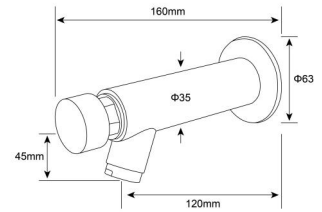

11.4.5.011

SELF CLOSING TAP

- Deck mounted type
- St.Steel 304
- Timed Flow (Hydraulic) Cartridge
- Neoperl aerator
- G1/2" inlet thread
- Run Time : 0-10 (+/-5) seconds (Adjustable)
- Working Temperatures : 5°C - 50°C

11.4.5.012

SELF CLOSING TAP

- Wall mounted type
- St.Steel 304
- Timed Flow (Hydraulic) Cartridge
- Neoperl aerator
- G1/2" inlet thread
- Run Time : 0-10 (+/-5) seconds (Adjustable)
- Working Temperatures : 5°C - 50°C

11.4.0013

SELF CLOSING TAP

- Deck mounted type
- Brass material
- G1/2" inlet thread
- Chrome plating