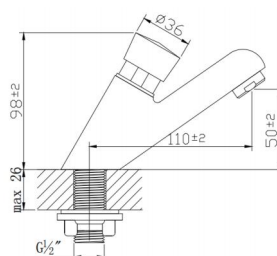

SELF CLOSING TAP SERIES

11.4.0001

SELF CLOSING TAP

- Deck mounted type
- Brass material
- G1/2" inlet thread
- Chrome plating

11.4.0002

SELF CLOSING TAP

- Deck mounted type
- Brass material
- G1/2" inlet thread
- Chrome plating

11.4.0003

SELF CLOSING TAP

- Deck mounted type
- Brass material
- G1/2" inlet thread
- Chrome plating

11.4.0004

SELF CLOSING TAP

- Deck mounted type
- Brass material
- G1/2" inlet thread
- Chrome plating

11.4.0005

SELF CLOSING TAP

- Deck mounted type
- Brass material
- G1/2" inlet thread
- Chrome plating

11.4.0006

SELF CLOSING TAP

- Deck mounted type
- Brass material
- G1/2" inlet thread
- Chrome plating

11.4.0007

SELF CLOSING TAP

- Deck mounted type
- Brass material
- G1/2" inlet thread
- Chrome plating

11.4.5.008

SELF CLOSING TAP

- Deck mounted type
- St.Steel 304
- Timed Flow (Hydraulic) Cartridge
- Neoperl aerator
- G1/2" inlet thread
- Run Time : 0-10 (+/-5) seconds (Adjustable)
- Working Temperatures : 5°C - 50°C