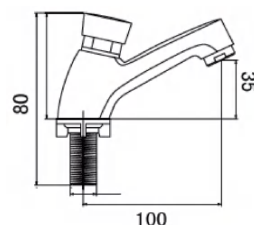

SELF CLOSING TAP SERIES

11.4.0001

SELF CLOSING TAP

- Deck mounted type
- Brass material
- G1/2" inlet thread
- Chrome plating

11.4.0002

SELF CLOSING TAP

- Deck mounted type
- Brass material
- G1/2" inlet thread
- Chrome plating

11.4.0003

SELF CLOSING TAP

- Deck mounted type
- Brass material
- G1/2" inlet thread
- Chrome plating

11.4.0004

SELF CLOSING TAP

- Deck mounted type
- Brass material
- G1/2" inlet thread
- Chrome plating

11.4.0005

SELF CLOSING TAP

- Deck mounted type
- Brass material
- G1/2" inlet thread
- Chrome plating

11.4.0006

SELF CLOSING TAP

- Deck mounted type
- Brass material
- G1/2" inlet thread
- Chrome plating

11.4.0007

SELF CLOSING TAP

- Deck mounted type
- Brass material
- G1/2" inlet thread
- Chrome plating

11.4.5.008

SELF CLOSING TAP

- Deck mounted type
- St.Steel 304
- Timed Flow (Hydraulic) Cartridge
- Neoperl aerator
- G1/2" inlet thread
- Run Time : 0-10 (+/-5) seconds (Adjustable)
- Working Temperatures : 5°C - 50°C