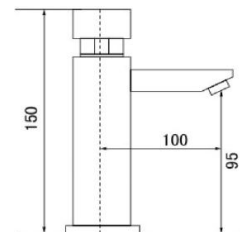

11.4.5.012

SELF CLOSING TAP

- Wall mounted type
- St.Steel 304
- Timed Flow (Hydraulic) Cartridge
- Neoperl aerator
- G1/2" inlet thread
- Run Time : 0-10 (+/-5) seconds (Adjustable)
- Working Temperatures : 5°C - 50°C

11.4.0013

SELF CLOSING TAP

- Deck mounted type
- Brass material
- G1/2" inlet thread
- Chrome plating

11.4.0014

SELF CLOSING TAP

- Deck mounted type
- Brass material
- G1/2" inlet thread
- Chrome plating

11.4.0031