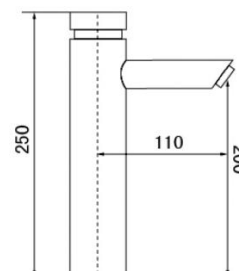

11.4.0003

SELF CLOSING TAP

- Deck mounted type
- Brass material
- G1/2" inlet thread
- Chrome plating

11.4.0004

SELF CLOSING TAP

- Deck mounted type
- Brass material
- G1/2" inlet thread
- Chrome plating

11.4.0005

SELF CLOSING TAP

- Deck mounted type
- Brass material
- G1/2" inlet thread
- Chrome plating

11.4.0006

SELF CLOSING TAP

- Deck mounted type
- Brass material
- G1/2" inlet thread
- Chrome plating

11.4.0007

SELF CLOSING TAP

- Deck mounted type
- Brass material
- G1/2" inlet thread
- Chrome plating

11.4.5.008

SELF CLOSING TAP

- Deck mounted type
- St.Steel 304
- Timed Flow (Hydraulic) Cartridge
- Neoperl aerator
- G1/2" inlet thread
- Run Time : 0-10 (+/-5) seconds (Adjustable)
- Working Temperatures : 5°C - 50°C