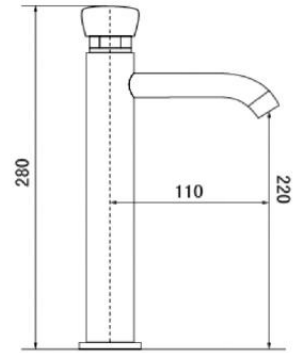

11.4.0003

SELF CLOSING TAP

- Deck mounted type
- Brass material
- G1/2" inlet thread
- Chrome plating

11.4.0004

SELF CLOSING TAP

- Deck mounted type
- Brass material
- G1/2" inlet thread
- Chrome plating

11.4.0005

SELF CLOSING TAP

- Deck mounted type
- Brass material
- G1/2" inlet thread
- Chrome plating

11.4.0006

SELF CLOSING TAP

- Deck mounted type
- Brass material
- G1/2" inlet thread
- Chrome plating

11.4.0007

SELF CLOSING TAP

- Deck mounted type
- Brass material
- G1/2" inlet thread
- Chrome plating

11.4.5.008

SELF CLOSING TAP

- Deck mounted type
- St.Steel 304
- Timed Flow (Hydraulic) Cartridge
- Neoperl aerator
- G1/2" inlet thread
- Run Time : 0-10 (+/-5) seconds (Adjustable)
- Working Temperatures : 5°C - 50°C

11.4.5.009

SELF CLOSING TAP

- Deck mounted type
- St.Steel 304
- Timed Flow (Hydraulic) Cartridge
- Neoperl aerator
- G1/2" inlet thread
- Run Time : 0-10 (+/-5) seconds (Adjustable)
- Working Temperatures : 5°C - 50°C