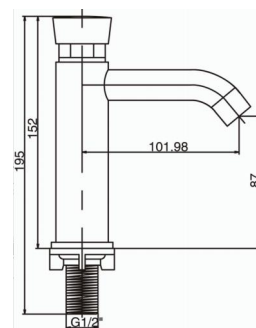

SELF CLOSING TAP SERIES

11.4.0001

SELF CLOSING TAP

- Deck mounted type
- Brass material
- G1/2" inlet thread
- Chrome plating

11.4.0002

SELF CLOSING TAP

- Deck mounted type
- Brass material
- G1/2" inlet thread
- Chrome plating

11.4.0003

SELF CLOSING TAP

- Deck mounted type
- Brass material
- G1/2" inlet thread
- Chrome plating

11.4.0004

SELF CLOSING TAP

- Deck mounted type
- Brass material
- G1/2" inlet thread
- Chrome plating

11.4.0005

- Deck mounted type
- Brass material
- G1/2" inlet thread
- Chrome plating

11.4.5.008

SELF CLOSING TAP

- Deck mounted type
- St.Steel 304
- Timed Flow (Hydraulic) Cartridge
- Neoperl aerator
- G1/2" inlet thread
- Run Time : 0-10 (+/-5) seconds (Adjustable)
- Working Temperatures : 5°C - 50°C