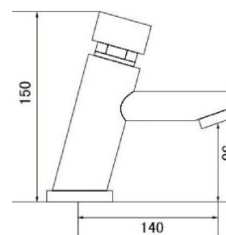

SELF CLOSING TAP SERIES

11.4.0001

SELF CLOSING TAP

- Deck mounted type
- Brass material
- G1/2" inlet thread
- Chrome plating

11.4.0002

SELF CLOSING TAP

- Deck mounted type
- Brass material
- G1/2" inlet thread
- Chrome plating

11.4.0003

SELF CLOSING TAP

- Deck mounted type
- Brass material
- G1/2" inlet thread
- Chrome plating

11.4.0004

SELF CLOSING TAP

- Deck mounted type
- Brass material
- G1/2" inlet thread
- Chrome plating

11.4.0005

SELF CLOSING TAP

- Deck mounted type
- Brass material
- G1/2" inlet thread
- Chrome plating

11.4.0006

SELF CLOSING TAP

- Deck mounted type
- Brass material
- G1/2" inlet thread
- Chrome plating

11.4.0007

SELF CLOSING TAP

- Deck mounted type
- Brass material
- G1/2" inlet thread
- Chrome plating

11.4.5.008

SELF CLOSING TAP

- Deck mounted type
- St.Steel 304
- Timed Flow (Hydraulic) Cartridge
- Neoperl aerator
- G1/2" inlet thread
- Run Time : 0-10 (+/-5) seconds (Adjustable)
- Working Temperatures : 5°C - 50°C