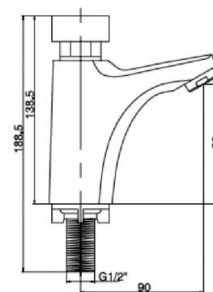

SELF CLOSING TAP SERIES

11.4.0001

SELF CLOSING TAP

- Deck mounted type
- Brass material
- G1/2" inlet thread
- Chrome plating

11.4.0002

SELF CLOSING TAP

- Deck mounted type
- Brass material
- G1/2" inlet thread
- Chrome plating

11.4.0003

SELF CLOSING TAP

- Deck mounted type
- Brass material
- G1/2" inlet thread
- Chrome plating

11.4.0004

SELF CLOSING TAP

- Deck mounted type
- Brass material
- G1/2" inlet thread
- Chrome plating

11.4.0005

SELF CLOSING TAP

- Deck mounted type
- Brass material
- G1/2" inlet thread
- Chrome plating

11.4.0006

SELF CLOSING TAP

- Deck mounted type
- Brass material
- G1/2" inlet thread
- Chrome plating

11.4.0007

SELF CLOSING TAP

- Deck mounted type
- Brass material
- G1/2" inlet thread
- Chrome plating

11.4.5.008

SELF CLOSING TAP

- Deck mounted type
- St.Steel 304
- Timed Flow (Hydraulic) Cartridge
- Neoperl aerator
- G1/2" inlet thread
- Run Time : 0-10 (+/-5) seconds (Adjustable)
- Working Temperatures : 5°C - 50°C