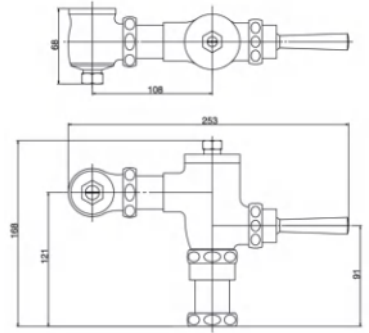

11.4.0207

TOILET FLUSHING VALVE

- Soft-Closing Flush Valve
- Apply to WC
- Brass material
- G1" inlet thread
- Chrome plating

11.4.0208

TOILET FLUSHING VALVE

- Soft-Closing Flush Valve
- Apply to WC
- Brass material
- G1" inlet thread
- Chrome plating

11.4.0209

TOILET FLUSHING VALVE

- Soft-Closing Flush Valve
- Apply to WC
- Brass material
- G1" inlet thread
- Chrome plating

11.4.0010

TOILET FLUSHING VALVE

- Soft-Closing Flush Valve
- Apply to WC
- Brass material
- G1" inlet thread
- Chrome plating

11.4.0211

TOILET FLUSHING VALVE

- Soft-Closing Flush Valve
- Apply to WC
- Brass material
- G1" inlet thread
- Chrome plating