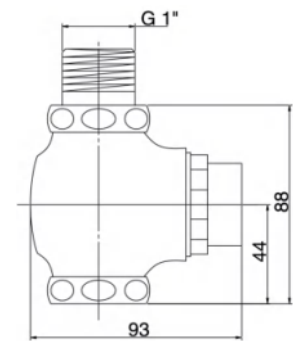

TOILET FLUSHING VALVE

- Soft-Closing Flush Valve
- Apply to WC
- Brass material
- G1" inlet thread
- Chrome plating

11.4.0206

TOILET FLUSHING VALVE

- Soft-Closing Flush Valve
- Apply to WC
- Brass material
- G1" inlet thread
- Chrome plating