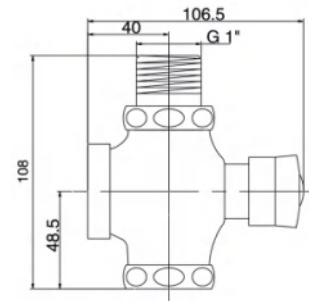

TOILET FLUSHING VALVE

11.4.0201

TOILET FLUSHING VALVE

- Soft-Closing Flush Valve
- Apply to WC
- Brass material
- G1" inlet thread
- Chrome plating

11.4.0202

TOILET FLUSHING VALVE

- Soft-Closing Flush Valve
- Apply to WC
- Brass material
- G1" inlet thread
- Chrome plating

11.4.0203

TOILET FLUSHING VALVE

- Soft-Closing Flush Valve
- Apply to WC
- Brass material
- G1" inlet thread
- Chrome plating

11.4.0204

TOILET FLUSHING VALVE

- Soft-Closing Flush Valve
- Apply to WC
- Brass material
- G1" inlet thread
- Chrome plating