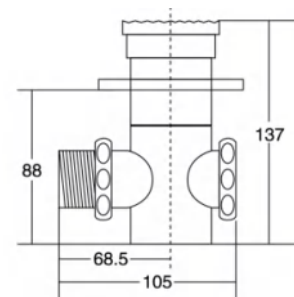

11.4.0205

TOILET FLUSHING VALVE

- Soft-Closing Flush Valve
- Apply to WC
- Brass material
- G1" inlet thread
- Chrome plating

11.4.0206

TOILET FLUSHING VALVE

- Soft-Closing Flush Valve
- Apply to WC
- Brass material
- G1" inlet thread
- Chrome plating

11.4.0207

TOILET FLUSHING VALVE

- Soft-Closing Flush Valve
- Apply to WC
- Brass material
- G1" inlet thread
- Chrome plating

11.4.0208

TOILET FLUSHING VALVE

- Soft-Closing Flush Valve
- Apply to WC
- Brass material
- G1" inlet thread
- Chrome plating