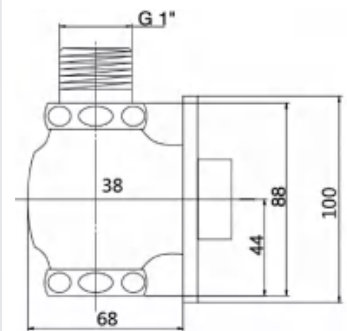

11.4.0207

TOILET FLUSHING VALVE

- Soft-Closing Flush Valve
- Apply to WC
- Brass material
- G1" inlet thread
- Chrome plating

11.4.0208

TOILET FLUSHING VALVE

- Soft-Closing Flush Valve
- Apply to WC
- Brass material
- G1" inlet thread
- Chrome plating