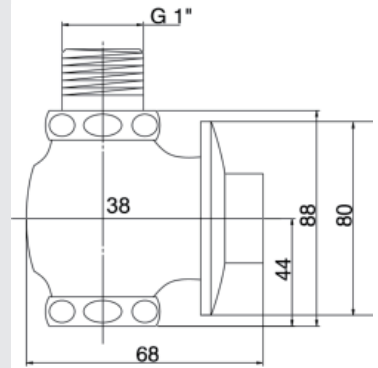

11.4.0205

TOILET FLUSHING VALVE

- Soft-Closing Flush Valve
- Apply to WC
- Brass material
- G1" inlet thread
- Chrome plating

11.4.0206

TOILET FLUSHING VALVE

- Soft-Closing Flush Valve
- Apply to WC
- Brass material
- G1" inlet thread
- Chrome plating

11.4.0207

TOILET FLUSHING VALVE

- Soft-Closing Flush Valve
- Apply to WC
- Brass material
- G1" inlet thread
- Chrome plating

11.4.0208

TOILET FLUSHING VALVE

- Soft-Closing Flush Valve
- Apply to WC
- Brass material
- G1" inlet thread
- Chrome plating