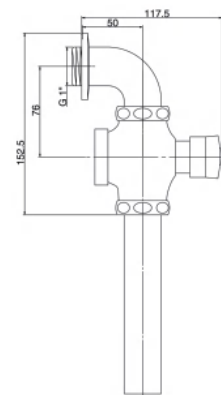

11.4.0201

TOILET FLUSHING VALVE

- Soft-Closing Flush Valve
- Apply to WC
- Brass material
- G1" inlet thread
- Chrome plating

11.4.0202

TOILET FLUSHING VALVE

- Soft-Closing Flush Valve
- Apply to WC
- Brass material
- G1" inlet thread
- Chrome plating

11.4.0203

TOILET FLUSHING VALVE

- Soft-Closing Flush Valve
- Apply to WC
- Brass material
- G1" inlet thread
- Chrome plating