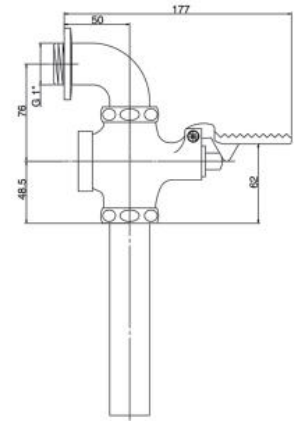

TOILET FLUSHING VALVE

- Soft-Closing Flush Valve
- Apply to WC
- Brass material
- G1" inlet thread
- Chrome plating