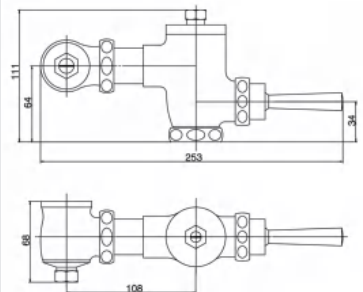

TOILET FLUSHING VALVE

- Soft-Closing Flush Valve
- Apply to WC
- Brass material
- G1" inlet thread
- Chrome plating