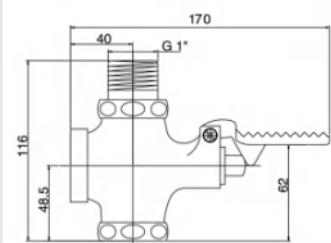

TOILET FLUSHING VALVE

11.4.0201

TOILET FLUSHING VALVE

- Soft-Closing Flush Valve
- Apply to WC
- Brass material
- G1" inlet thread
- Chrome plating

11.4.0202

TOILET FLUSHING VALVE

- Soft-Closing Flush Valve
- Apply to WC
- Brass material
- G1" inlet thread
- Chrome plating

11.4.0203

TOILET FLUSHING VALVE

- Soft-Closing Flush Valve
- Apply to WC
- Brass material
- G1" inlet thread
- Chrome plating

11.4.0204

TOILET FLUSHING VALVE

- Soft-Closing Flush Valve
- Apply to WC
- Brass material
- G1" inlet thread
- Chrome plating