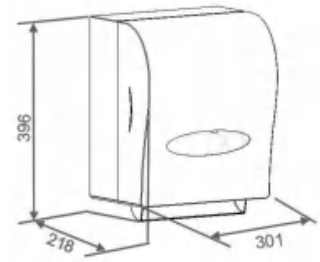

ATOMATIC SENSOR PAPER TOWEL DISPENSER

3115921

ATOMATIC SENSOR PAPER TOWEL DISPENSER

- IR Sensor activation
- Power supply AC100-240V/DC 6V
- Roll dim max. Ø 21 cm, max. width 21 cm
- For non-perforated roll towel
- Metal keyed lock
- Adjustable sheet length (20/30/40cm)
- Front viewing window
- Certification CE certificate
ROHS certificate

3115922

ATOMATIC SENSOR PAPER TOWEL DISPENSER

- IR Sensor activation
- Power supply AC100-240V/DC 6V
- Roll dim max. Ø 21 cm, max. width 21 cm
- For non-perforated roll towel
- Metal keyed lock
- Adjustable sheet length (20/30/40cm)
- Front viewing window
- Certification CE certificate
ROHS certificate