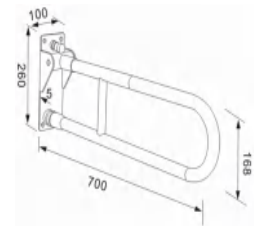

BARRIER-FREE LIFE SYSTEM

VERTIFIED BY WORLD-LEADING INSPECTION COMPANY SGS & TUV SUD

317A

SAFETY GRAB BAR

- Stainless steel 304
- Dia 32mm/38mm
- Available size 300mm/450mm/600mm/900mm
- Customized size is available on customer's requirement
- Loaded 200kg
- SSS/PSS Finishes
- Incl. fixing screws

317.8927

SWING UP SAFETY GRAB BAR

- Stainless steel 304
- Dia 32mm
- Length 700mm
- Loaded 200kg
- SSS/PSS finishes
- Incl. fixing screws

317.8812

U-SHAPE SAFETY GRAB BAR

- Stainless steel 304
- Dia 32mm
- Length 600mm
- Loaded 200kg
- SSS/PSS finishes
- Incl. fixing screws

317.8928

L-SHAPE SAFETY GRAB BAR

- Stainless steel 304
- Dia 32mm
- Length 700×700mm
- Loaded 200kg
- SSS/PSS finishes
- Incl. fixing screws

317.8929

SAFETY GRAB BAR

- Stainless steel 304
- Dia 32mm
- Length 550mm
- Width 600mm
- Loaded 200kg
- SSS/PSS finishes
- Incl. fixing screws

317.8819

SAFETY GRAB BAR

- Stainless steel 304
- Dia 32mm
- Length 550mm
- Height 700mm
- Loaded 200kg
- SSS finish
- Incl. fixing screws

317.8816

SAFETY GRAB BAR

- Stainless steel 304
- Dia 32mm
- Length 550mm
- Height 700mm
- Loaded 200kg
- SSS finish
- Incl. fixing screws