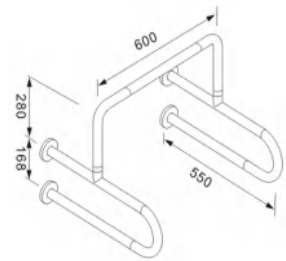

317.8927

SWING UP SAFETY GRAB BAR

- Stainless steel 304
- Dia 32mm
- Length 700mm
- Loaded 200kg
- SSS/PSS finishes
- Incl. fixing screws

317.8812

U-SHAPE SAFETY GRAB BAR

- Stainless steel 304
- Dia 32mm
- Length 600mm
- Loaded 200kg
- SSS/PSS finishes
- Incl. fixing screws

317.8928

L-SHAPE SAFETY GRAB BAR

- Stainless steel 304
- Dia 32mm
- Length 700×700mm
- Loaded 200kg
- SSS/PSS finishes
- Incl. fixing screws

317.8929

SAFETY GRAB BAR

- Stainless steel 304
- Dia 32mm
- Length 550mm
- Width 600mm
- Loaded 200kg
- SSS/PSS finishes
- Incl. fixing screws

317.8926

SAFETY GRAB BAR

- Stainless steel 304
- Dia 32mm
- Length 635mm
- Loaded 200kg
- SSS/PSS finishes
- Incl. fixing screws

317.8819

SAFETY GRAB BAR

- Stainless steel 304
- Dia 32mm
- Length 450×450mm
- Loaded 200kg
- SSS finish
- Incl. fixing screws

317.8811

SAFETY GRAB BAR

- Stainless steel 304
- Dia 32mm
- Length 600mm
- Height 700mm
- Loaded 200kg
- SSS finish
- Incl. fixing screws

317.8813

SAFETY GRAB BAR

- Stainless steel 304
- Dia 32mm
- Length 600mm
- Loaded 200kg
- SSS finish
- Incl. fixing screws