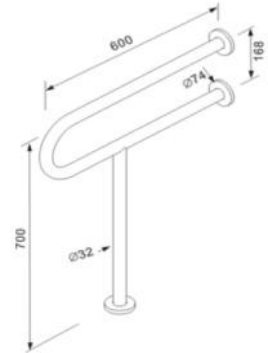

317.8928

L-SHAPE SAFETY GRAB BAR

- Stainless steel 304
- Dia 32mm
- Length 700×700mm
- Loaded 200kg
- SSS/PSS finishes
- Incl. fixing screws

317.8929

SAFETY GRAB BAR

- Stainless steel 304
- Dia 32mm
- Length 550mm
- Width 600mm
- Loaded 200kg
- SSS/PSS finishes
- Incl. fixing screws

317.8926

SAFETY GRAB BAR

- Stainless steel 304
- Dia 32mm
- Length 635mm
- Loaded 200kg
- SSS/PSS finishes
- Incl. fixing screws

317.8819

SAFETY GRAB BAR

- Stainless steel 304
- Dia 32mm
- Length 450×450mm
- Loaded 200kg
- SSS finish
- Incl. fixing screws

317.8811

SAFETY GRAB BAR

- Stainless steel 304
- Dia 32mm
- Length 600mm
- Height 700mm
- Loaded 200kg
- SSS finish
- Incl. fixing screws

317.8813

SAFETY GRAB BAR

- Stainless steel 304
- Dia 32mm
- Length 600mm
- Loaded 200kg
- SSS finish
- Incl. fixing screws

317.8819

SAFETY GRAB BAR

- Stainless steel 304
- Dia 32mm
- Length 550mm
- Height 700mm
- Loaded 200kg
- SSS finish
- Incl. fixing screws

317.8816

SAFETY GRAB BAR

- Stainless steel 304
- Dia 32mm
- Length 550mm
- Height 700mm
- Loaded 200kg
- SSS finish
- Incl. fixing screws