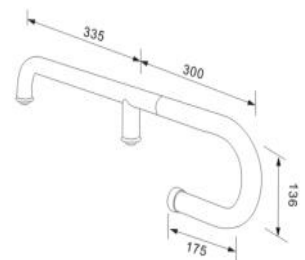

317.8927

SWING UP SAFETY GRAB BAR

- Stainless steel 304
- Dia 32mm
- Length 700mm
- Loaded 200kg
- SSS/PSS finishes
- Incl. fixing screws

317.8812

U-SHAPE SAFETY GRAB BAR

- Stainless steel 304
- Dia 32mm
- Length 600mm
- Loaded 200kg
- SSS/PSS finishes
- Incl. fixing screws

317.8928

L-SHAPE SAFETY GRAB BAR

- Stainless steel 304
- Dia 32mm
- Length 700×700mm
- Loaded 200kg
- SSS/PSS finishes
- Incl. fixing screws

317.8929

SAFETY GRAB BAR

- Stainless steel 304
- Dia 32mm
- Length 550mm
- Width 600mm
- Loaded 200kg
- SSS/PSS finishes
- Incl. fixing screws

317.8926

SAFETY GRAB BAR

- Stainless steel 304
- Dia 32mm
- Length 635mm
- Loaded 200kg
- SSS/PSS finishes
- Incl. fixing screws

317.8819

SAFETY GRAB BAR

- Stainless steel 304
- Dia 32mm
- Length 450×450mm
- Loaded 200kg
- SSS finish
- Incl. fixing screws

317.8811

SAFETY GRAB BAR

- Stainless steel 304
- Dia 32mm
- Length 600mm
- Height 700mm
- Loaded 200kg
- SSS finish
- Incl. fixing screws

317.8813

SAFETY GRAB BAR

- Stainless steel 304
- Dia 32mm
- Length 600mm
- Loaded 200kg
- SSS finish
- Incl. fixing screws