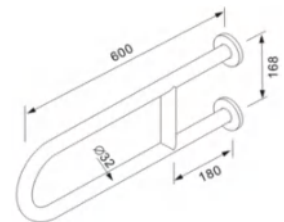

317.8928

L-SHAPE SAFETY GRAB BAR

- Stainless steel 304
- Dia 32mm
- Length 700×700mm
- Loaded 200kg
- SSS/PSS finishes
- Incl. fixing screws

317.8929

SAFETY GRAB BAR

- Stainless steel 304
- Dia 32mm
- Length 550mm
- Width 600mm
- Loaded 200kg
- SSS/PSS finishes
- Incl. fixing screws

317.8926

SAFETY GRAB BAR

- Stainless steel 304
- Dia 32mm
- Length 635mm
- Loaded 200kg
- SSS/PSS finishes
- Incl. fixing screws

317.8819

SAFETY GRAB BAR

- Stainless steel 304
- Dia 32mm
- Length 450×450mm
- Loaded 200kg
- SSS finish
- Incl. fixing screws

317.8811

SAFETY GRAB BAR

- Stainless steel 304
- Dia 32mm
- Length 600mm
- Height 700mm
- Loaded 200kg
- SSS finish
- Incl. fixing screws

317.8813

SAFETY GRAB BAR

- Stainless steel 304
- Dia 32mm
- Length 600mm
- Loaded 200kg
- SSS finish
- Incl. fixing screws

317.8819

SAFETY GRAB BAR

- Stainless steel 304
- Dia 32mm
- Length 550mm
- Height 700mm
- Loaded 200kg
- SSS finish
- Incl. fixing screws

317.8816

SAFETY GRAB BAR

- Stainless steel 304
- Dia 32mm
- Length 550mm
- Height 700mm
- Loaded 200kg
- SSS finish
- Incl. fixing screws