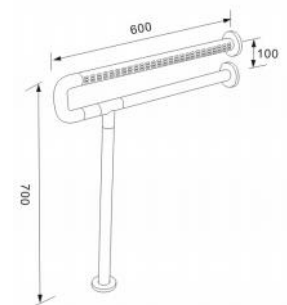

317A9070

SAFETY GRAB BAR WITH SHOWER HOLDER

- Stainless steel 304
- Dia 32mm/38mm
- Length 900×700mm
- Customized size is available on customer's requirement
- Loaded 200kg
- SSS finishes
- Incl. fixing screws

317.8810

SAFETY GRAB BAR

- Available size 300mm/450mm/600mm/900mm
- Customized size is available on customer's requirement
- Loaded 200kg
- White color
- Incl. fixing screws

317.8810

FLOOR U-SHAPE SAFETY GRAB BAR

- Compounding of nylon & aluminum
- White color