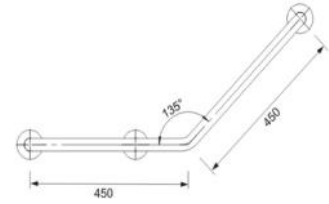

317.8928

L-SHAPE SAFETY GRAB BAR

- Stainless steel 304
- Dia 32mm
- Length 700×700mm
- Loaded 200kg
- SSS/PSS finishes
- Incl. fixing screws

317.8929

SAFETY GRAB BAR

- Stainless steel 304
- Dia 32mm
- Length 550mm
- Width 600mm
- Loaded 200kg
- SSS/PSS finishes
- Incl. fixing screws

317.8926

SAFETY GRAB BAR

- Stainless steel 304
- Dia 32mm
- Length 635mm
- Loaded 200kg
- SSS/PSS finishes
- Incl. fixing screws

317.8819

SAFETY GRAB BAR

- Stainless steel 304
- Dia 32mm
- Length 450×450mm
- Loaded 200kg
- SSS finish
- Incl. fixing screws

317.8811

SAFETY GRAB BAR

- Stainless steel 304
- Dia 32mm
- Length 600mm
- Height 700mm
- Loaded 200kg
- SSS finish
- Incl. fixing screws

317.8813

SAFETY GRAB BAR

- Stainless steel 304
- Dia 32mm
- Length 600mm
- Loaded 200kg
- SSS finish
- Incl. fixing screws

317.8819

SAFETY GRAB BAR

- Stainless steel 304
- Dia 32mm
- Length 550mm
- Height 700mm
- Loaded 200kg
- SSS finish
- Incl. fixing screws

317.8816

SAFETY GRAB BAR

- Stainless steel 304
- Dia 32mm
- Length 550mm
- Height 700mm
- Loaded 200kg
- SSS finish
- Incl. fixing screws