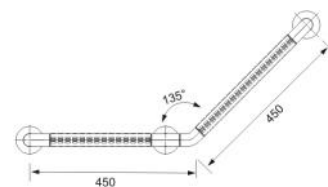

317.8928

L-SHAPE SAFETY GRAB BAR

- Stainless steel 304
- Dia 32mm
- Length 700×700mm
- Loaded 200kg
- SSS/PSS finishes
- Incl. fixing screws

317.8929

SAFETY GRAB BAR

- Stainless steel 304
- Dia 32mm
- Length 550mm
- Width 600mm
- Loaded 200kg
- SSS/PSS finishes
- Incl. fixing screws

317A9070

SAFETY GRAB BAR WITH SHOWER HOLDER

- Stainless steel 304
- Dia 32mm/38mm
- Length 900×700mm
- Customized size is available on customer's requirement
- Loaded 200kg
- SSS finishes
- Incl. fixing screws

317.8810

SAFETY GRAB BAR

- Available size 300mm/450mm/600mm/900mm
- Customized size is available on customer's requirement
- Loaded 200kg
- White color
- Incl. fixing screws

317.8810

FLOOR U-SHAPE SAFETY GRAB BAR

- Compounding of nylon & aluminum
- White color

317.8852

135° SAFETY GRAB BAR

- Compounding of nylon & aluminum
- White color

317.8870

TOILET SAFETY GRAB BAR

- Compounding of nylon & aluminum
- White color

317.8850