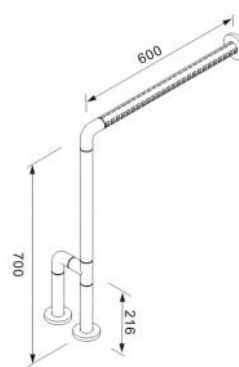

317A9070

SAFETY GRAB BAR WITH SHOWER HOLDER

- Stainless steel 304
- Dia 32mm/38mm
- Length 900×700mm
- Customized size is available on customer's requirement
- Loaded 200kg
- SSS finishes
- Incl. fixing screws

317.8810

SAFETY GRAB BAR

- Available size 300mm/450mm/600mm/900mm
- Customized size is available on customer's requirement
- Loaded 200kg
- White color
- Incl. fixing screws

317.8810

FLOOR U-SHAPE SAFETY GRAB BAR

- Compounding of nylon & aluminum
- White color

317.8852

135° SAFETY GRAB BAR

- Compounding of nylon & aluminum
- White color

317.8870

TOILET SAFETY GRAB BAR

- Compounding of nylon & aluminum
- White color

317.8850

TOILET SAFETY GRAB BAR

- Compounding of nylon & aluminum
- White color

317.8849

UPTURN STRAP SUPPORT SAFETY GRAB BAR

- Compounding of nylon & aluminum
- White color

317.8808

L-SHAPE SAFETY GRAB BAR

- Compounding of nylon & aluminum
- White color