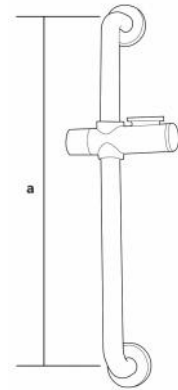

317.8819

SAFETY GRAB BAR

- Stainless steel 304
- Dia 32mm
- Length 550mm
- Height 700mm
- Loaded 200kg
- SSS finish
- Incl. fixing screws

317.8816

SAFETY GRAB BAR

- Stainless steel 304
- Dia 32mm
- Length 550mm
- Height 700mm
- Loaded 200kg
- SSS finish
- Incl. fixing screws

317.8818

SAFETY GRAB BAR

- Stainless steel 304
- Dia 32mm
- Length 700×500mm
- Loaded 200kg
- SSS finish
- Incl. fixing screws

317.8821

SAFETY GRAB BAR

- Stainless steel 304
- Dia 32mm
- Length 550mm
- Width 600
- Loaded 200kg
- SSS finish
- Incl. fixing screws

317A.000

SAFETY GRAB BAR WITH SHOWER HOLDER

- Stainless steel 304
- Dia 32mm/38mm
- Available size 300mm/450mm/600mm/900mm
- Customized size is available on customer's requirement
- Loaded 200kg
- SSS/PSS finishes
- Incl. fixing screws

317A7070

SAFETY GRAB BAR WITH SHOWER HOLDER

- Stainless steel 304
- Dia 32mm/38mm
- Length 700x700mm
- Customized size is available on customer's requirement
- Loaded 200kg
- SSS finishes
- Incl. fixing screws