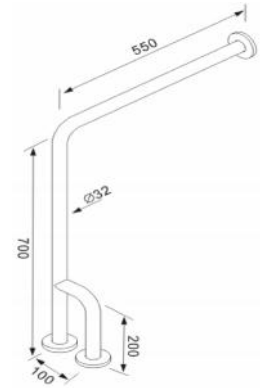

317.8811

SAFETY GRAB BAR

- Stainless steel 304
- Dia 32mm
- Length 600mm
- Height 700mm
- Loaded 200kg
- SSS finish
- Incl. fixing screws

317.8813

SAFETY GRAB BAR

- Stainless steel 304
- Dia 32mm
- Length 600mm
- Loaded 200kg
- SSS finish
- Incl. fixing screws

317.8819

SAFETY GRAB BAR

- Stainless steel 304
- Dia 32mm
- Length 550mm
- Height 700mm
- Loaded 200kg
- SSS finish
- Incl. fixing screws

317.8816

SAFETY GRAB BAR

- Stainless steel 304
- Dia 32mm
- Length 550mm
- Height 700mm
- Loaded 200kg
- SSS finish
- Incl. fixing screws

317.8818

SAFETY GRAB BAR

- Stainless steel 304
- Dia 32mm
- Length 700×500mm
- Loaded 200kg
- SSS finish
- Incl. fixing screws

317.8821

SAFETY GRAB BAR

- Stainless steel 304
- Dia 32mm
- Length 550mm
- Width 600
- Loaded 200kg
- SSS finish
- Incl. fixing screws

317A.000

SAFETY GRAB BAR WITH SHOWER HOLDER

- Stainless steel 304
- Dia 32mm/38mm
- Available size 300mm/450mm/600mm/900mm
- Customized size is available on customer's requirement
- Loaded 200kg
- SSS/PSS finishes
- Incl. fixing screws