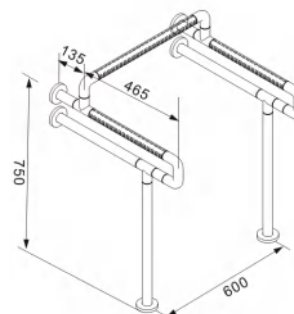

317.8852

135° SAFETY GRAB BAR

- Compounding of nylon & aluminum
- White color

317.8870

TOILET SAFETY GRAB BAR

- Compounding of nylon & aluminum
- White color

317.8850

TOILET SAFETY GRAB BAR

- Compounding of nylon & aluminum
- White color