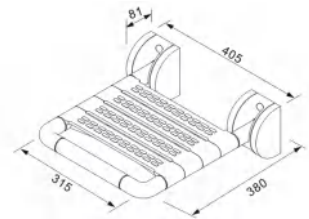

UPTURNED BATH CHAIR

- Compounding of nylon & aluminum
- White color