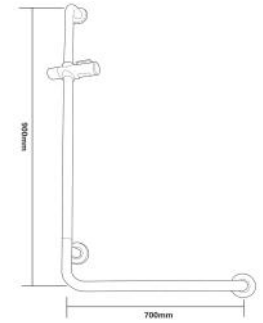

317.8819

SAFETY GRAB BAR

- Stainless steel 304
- Dia 32mm
- Length 550mm
- Height 700mm
- Loaded 200kg
- SSS finish
- Incl. fixing screws

317.8816

SAFETY GRAB BAR

- Stainless steel 304
- Dia 32mm
- Length 550mm
- Height 700mm
- Loaded 200kg
- SSS finish
- Incl. fixing screws

317A.000

SAFETY GRAB BAR WITH SHOWER HOLDER

- Stainless steel 304
- Dia 32mm/38mm
- Available size 300mm/450mm/600mm/900mm
- Customized size is available on customer's requirement
- Loaded 200kg
- SSS/PSS finishes
- Incl. fixing screws

317A7070

SAFETY GRAB BAR WITH SHOWER HOLDER

- Stainless steel 304
- Dia 32mm/38mm
- Length 700x700mm
- Customized size is available on customer's requirement
- Loaded 200kg
- SSS finishes
- Incl. fixing screws

317A9070

SAFETY GRAB BAR WITH SHOWER HOLDER

- Stainless steel 304
- Dia 32mm/38mm
- Length 900×700mm
- Customized size is available on customer's requirement
- Loaded 200kg
- SSS finishes
- Incl. fixing screws