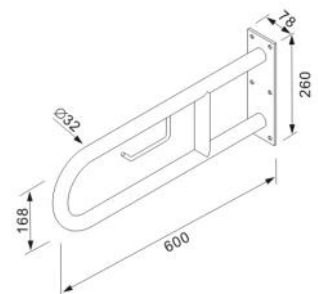

317.8927

SWING UP SAFETY GRAB BAR

- Stainless steel 304
- Dia 32mm
- Length 700mm
- Loaded 200kg
- SSS/PSS finishes
- Incl. fixing screws

317.8812

U-SHAPE SAFETY GRAB BAR

- Stainless steel 304
- Dia 32mm
- Length 600mm
- Loaded 200kg
- SSS/PSS finishes
- Incl. fixing screws

317.8928

L-SHAPE SAFETY GRAB BAR

- Stainless steel 304
- Dia 32mm
- Length 700×700mm
- Loaded 200kg
- SSS/PSS finishes
- Incl. fixing screws

317.8929

SAFETY GRAB BAR

- Stainless steel 304
- Dia 32mm
- Length 550mm
- Width 600mm
- Loaded 200kg
- SSS/PSS finishes
- Incl. fixing screws

317.8926

SAFETY GRAB BAR

- Stainless steel 304
- Dia 32mm
- Length 635mm
- Loaded 200kg
- SSS/PSS finishes
- Incl. fixing screws

317.8819

SAFETY GRAB BAR

- Stainless steel 304
- Dia 32mm
- Length 450×450mm
- Loaded 200kg
- SSS finish
- Incl. fixing screws

317.8811

SAFETY GRAB BAR

- Stainless steel 304
- Dia 32mm
- Length 600mm
- Height 700mm
- Loaded 200kg
- SSS finish
- Incl. fixing screws

317.8813

SAFETY GRAB BAR

- Stainless steel 304
- Dia 32mm
- Length 600mm
- Loaded 200kg
- SSS finish
- Incl. fixing screws