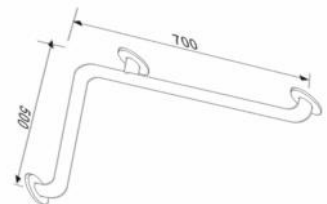

317.8811

SAFETY GRAB BAR

- Stainless steel 304
- Dia 32mm
- Length 600mm
- Height 700mm
- Loaded 200kg
- SSS finish
- Incl. fixing screws

317.8813

SAFETY GRAB BAR

- Stainless steel 304
- Dia 32mm
- Length 600mm
- Loaded 200kg
- SSS finish
- Incl. fixing screws

317.8819

SAFETY GRAB BAR

- Stainless steel 304
- Dia 32mm
- Length 550mm
- Height 700mm
- Loaded 200kg
- SSS finish
- Incl. fixing screws

317.8816

SAFETY GRAB BAR

- Stainless steel 304
- Dia 32mm
- Length 550mm
- Height 700mm
- Loaded 200kg
- SSS finish
- Incl. fixing screws

317.8818

SAFETY GRAB BAR

- Stainless steel 304
- Dia 32mm
- Length 700×500mm
- Loaded 200kg
- SSS finish
- Incl. fixing screws

317.8821

SAFETY GRAB BAR

- Stainless steel 304
- Dia 32mm
- Length 550mm
- Width 600
- Loaded 200kg
- SSS finish
- Incl. fixing screws

317A.000

SAFETY GRAB BAR WITH SHOWER HOLDER

- Stainless steel 304
- Dia 32mm/38mm
- Available size 300mm/450mm/600mm/900mm
- Customized size is available on customer's requirement
- Loaded 200kg
- SSS/PSS finishes
- Incl. fixing screws