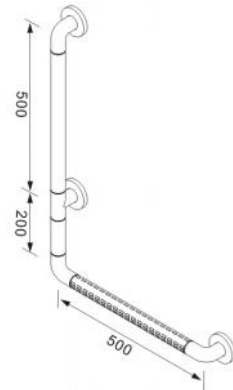

TOILET SAFETY GRAB BAR

- Compounding of nylon & aluminum
- White color

317.8849

UPTURN STRAP SUPPORT SAFETY GRAB BAR

- Compounding of nylon & aluminum
- White color

317.8808

L-SHAPE SAFETY GRAB BAR

- Compounding of nylon & aluminum
- White color