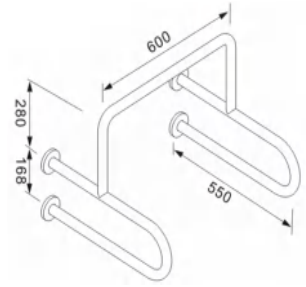

317.8819

SAFETY GRAB BAR

- Stainless steel 304
- Dia 32mm
- Length 550mm
- Height 700mm
- Loaded 200kg
- SSS finish
- Incl. fixing screws

317.8816

SAFETY GRAB BAR

- Stainless steel 304
- Dia 32mm
- Length 550mm
- Height 700mm
- Loaded 200kg
- SSS finish
- Incl. fixing screws

317.8818

SAFETY GRAB BAR

- Stainless steel 304
- Dia 32mm
- Length 700×500mm
- Loaded 200kg
- SSS finish
- Incl. fixing screws

317.8821

SAFETY GRAB BAR

- Stainless steel 304
- Dia 32mm
- Length 550mm
- Width 600
- Loaded 200kg
- SSS finish
- Incl. fixing screws

317A.000

SAFETY GRAB BAR WITH SHOWER HOLDER

- Stainless steel 304
- Dia 32mm/38mm
- Available size 300mm/450mm/600mm/900mm
- Customized size is available on customer's requirement
- Loaded 200kg
- SSS/PSS finishes
- Incl. fixing screws

317A7070

SAFETY GRAB BAR WITH SHOWER HOLDER

- Stainless steel 304
- Dia 32mm/38mm
- Length 700x700mm
- Customized size is available on customer's requirement
- Loaded 200kg
- SSS finishes
- Incl. fixing screws