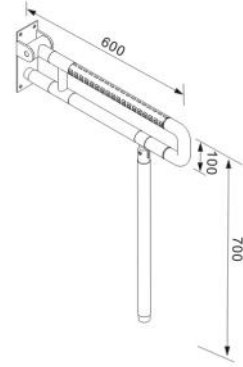

TOILET SAFETY GRAB BAR

- Compounding of nylon & aluminum
- White color

317.8849

UPTURN STRAP SUPPORT SAFETY GRAB BAR

- Compounding of nylon & aluminum
- White color

317.8808

L-SHAPE SAFETY GRAB BAR

- Compounding of nylon & aluminum
- White color