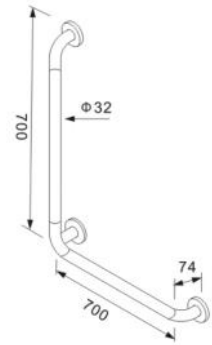

317.8927

SWING UP SAFETY GRAB BAR

- Stainless steel 304
- Dia 32mm
- Length 700mm
- Loaded 200kg
- SSS/PSS finishes
- Incl. fixing screws

317.8812

U-SHAPE SAFETY GRAB BAR

- Stainless steel 304
- Dia 32mm
- Length 600mm
- Loaded 200kg
- SSS/PSS finishes
- Incl. fixing screws

317.8928

L-SHAPE SAFETY GRAB BAR

- Stainless steel 304
- Dia 32mm
- Length 700×700mm
- Loaded 200kg
- SSS/PSS finishes
- Incl. fixing screws

317.8929

SAFETY GRAB BAR

- Stainless steel 304
- Dia 32mm
- Length 550mm
- Width 600mm
- Loaded 200kg
- SSS/PSS finishes
- Incl. fixing screws

317.8926

SAFETY GRAB BAR

- Stainless steel 304
- Dia 32mm
- Length 635mm
- Loaded 200kg
- SSS/PSS finishes
- Incl. fixing screws

317.8819

SAFETY GRAB BAR

- Stainless steel 304
- Dia 32mm
- Length 450×450mm
- Loaded 200kg
- SSS finish
- Incl. fixing screws

317.8811

SAFETY GRAB BAR

- Stainless steel 304
- Dia 32mm
- Length 600mm
- Height 700mm
- Loaded 200kg
- SSS finish
- Incl. fixing screws

317.8813

SAFETY GRAB BAR

- Stainless steel 304
- Dia 32mm
- Length 600mm
- Loaded 200kg
- SSS finish
- Incl. fixing screws