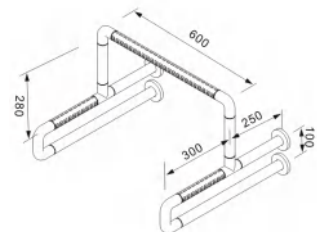

317.8849

UPTURN STRAP SUPPORT SAFETY GRAB BAR

- Compounding of nylon & aluminum
- White color

317.8808

L-SHAPE SAFETY GRAB BAR

- Compounding of nylon & aluminum
- White color

317.8806

URINAL SAFETY GRAB BAR

- Compounding of nylon & aluminum
- White color