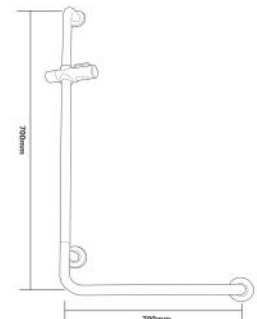

317.8818

SAFETY GRAB BAR

- Stainless steel 304
- Dia 32mm
- Length 700×500mm
- Loaded 200kg
- SSS finish
- Incl. fixing screws

317.8821

SAFETY GRAB BAR

- Stainless steel 304
- Dia 32mm
- Length 550mm
- Width 600
- Loaded 200kg
- SSS finish
- Incl. fixing screws

317A.000

SAFETY GRAB BAR WITH SHOWER HOLDER

- Stainless steel 304
- Dia 32mm/38mm
- Available size 300mm/450mm/600mm/900mm
- Customized size is available on customer's requirement
- Loaded 200kg
- SSS/PSS finishes
- Incl. fixing screws

317A7070

SAFETY GRAB BAR WITH SHOWER HOLDER

- Stainless steel 304
- Dia 32mm/38mm
- Length 700x700mm
- Customized size is available on customer's requirement
- Loaded 200kg
- SSS finishes
- Incl. fixing screws

317A9070

SAFETY GRAB BAR WITH SHOWER HOLDER

- Stainless steel 304
- Dia 32mm/38mm
- Length 900×700mm
- Customized size is available on customer's requirement
- Loaded 200kg
- SSS finishes
- Incl. fixing screws