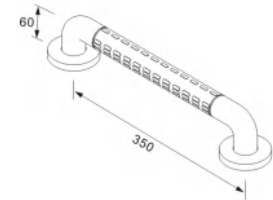

317A.000

SAFETY GRAB BAR WITH SHOWER HOLDER

- Stainless steel 304
- Dia 32mm/38mm
- Available size 300mm/450mm/600mm/900mm
- Customized size is available on customer's requirement
- Loaded 200kg
- SSS/PSS finishes
- Incl. fixing screws

317A7070

SAFETY GRAB BAR WITH SHOWER HOLDER

- Stainless steel 304
- Dia 32mm/38mm
- Length 700x700mm
- Customized size is available on customer's requirement
- Loaded 200kg
- SSS finishes
- Incl. fixing screws

317A9070

SAFETY GRAB BAR WITH SHOWER HOLDER

- Stainless steel 304
- Dia 32mm/38mm
- Length 900×700mm
- Customized size is available on customer's requirement
- Loaded 200kg
- SSS finishes
- Incl. fixing screws

317.8810

SAFETY GRAB BAR

- Available size 300mm/450mm/600mm/900mm
- Customized size is available on customer's requirement
- Loaded 200kg
- White color
- Incl. fixing screws

317.8810

FLOOR U-SHAPE SAFETY GRAB BAR