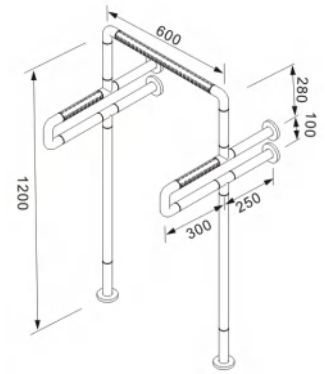

TOILET SAFETY GRAB BAR

- Compounding of nylon & aluminum
- White color

317.8849

UPTURN STRAP SUPPORT SAFETY GRAB BAR

- Compounding of nylon & aluminum
- White color

317.8808

L-SHAPE SAFETY GRAB BAR

- Compounding of nylon & aluminum
- White color

317.8806

URINAL SAFETY GRAB BAR

- Compounding of nylon & aluminum
- White color

317.8807

URINAL SAFETY GRAB BAR

- Compounding of nylon & aluminum
- White color

317.8887

UPTURNED BATH CHAIR