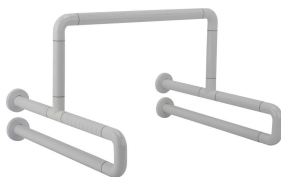

- Compounding of nylon & aluminum
- White color

317.8852

135° SAFETY GRAB BAR

- Compounding of nylon & aluminum
- White color

317.8870

TOILET SAFETY GRAB BAR

- Compounding of nylon & aluminum
- White color

317.8850

TOILET SAFETY GRAB BAR

- Compounding of nylon & aluminum
- White color

317.8849

UPTURN STRAP SUPPORT SAFETY GRAB BAR

- Compounding of nylon & aluminum
- White color

317.8808

L-SHAPE SAFETY GRAB BAR

- Compounding of nylon & aluminum
- White color

317.8806

URINAL SAFETY GRAB BAR

- Compounding of nylon & aluminum
- White color

317.8807

URINAL SAFETY GRAB BAR

- Compounding of nylon & aluminum
- White color

317.8887

UPTURNED BATH CHAIR