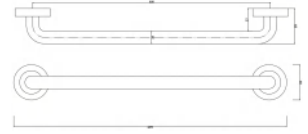

BARRIER-FREE LIFE SYSTEM

VERTIFIED BY WORLD-LEADING INSPECTION COMPANY SGS & TUV SUD

317A

SAFETY GRAB BAR

- Stainless steel 304
- Dia 32mm/38mm
- Available size 300mm/450mm/600mm/900mm
- Customized size is available on customer's requirement
- Loaded 200kg
- SSS/PSS Finishes
- Incl. fixing screws

317.8927

SWING UP SAFETY GRAB BAR

- Stainless steel 304
- Dia 32mm
- Length 700mm
- Loaded 200kg
- SSS/PSS finishes
- Incl. fixing screws

317.8812

U-SHAPE SAFETY GRAB BAR

- Stainless steel 304
- Dia 32mm
- Length 600mm
- Loaded 200kg
- SSS/PSS finishes
- Incl. fixing screws

317.8928

L-SHAPE SAFETY GRAB BAR

- Stainless steel 304
- Dia 32mm
- Length 700×700mm
- Loaded 200kg
- SSS/PSS finishes
- Incl. fixing screws

317.8929

SAFETY GRAB BAR

- Stainless steel 304
- Dia 32mm
- Length 550mm
- Width 600mm
- Loaded 200kg
- SSS/PSS finishes
- Incl. fixing screws

317.8811

SAFETY GRAB BAR

- Stainless steel 304
- Dia 32mm
- Length 600mm
- Height 700mm
- Loaded 200kg
- SSS finish
- Incl. fixing screws

317.8813

SAFETY GRAB BAR

- Stainless steel 304
- Dia 32mm
- Length 600mm
- Loaded 200kg
- SSS finish
- Incl. fixing screws