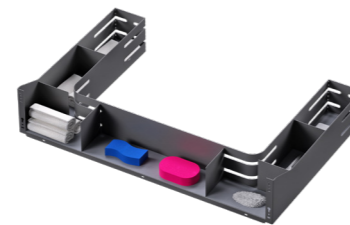

44.01.003

Dimension	Cabinet Width
D480 × W750 × H140 mm	800 mm
D480 × W850 × H140 mm	900 mm
D480 × W950 × H140 mm	1000 mm

Material: Electrolytic Steel
Finish: Dark Grey