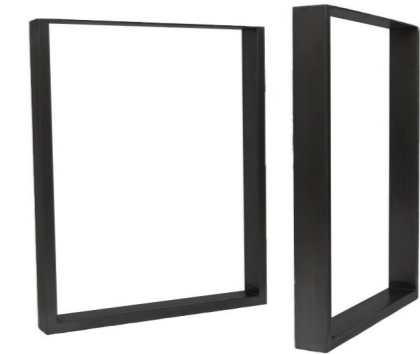

-  Black
-  Red
-  White
-  Yellow
-  Pastel Green
-  Orange
-  Copper
-  Brass

TABLE LEGS

02.01.042

Dimension	Height
Φ50 mm	400 mm
	710 mm
	820 mm
	1100 mm

Material: Iron

Finish: Black, White, Chrome

02.01.044

Dimension	Height
40×20 mm	400 mm
	710 mm
	820 mm
	1100 mm

Material: Iron

Finish: Black, White, Chrome

02.01.043

Dimension	Height
80×40 mm	406 mm
	710 mm
	820 mm
	1100 mm

Material: Iron

Finish: Black, White, Chrome

02.01.045

Size(Top)	Φ	Dimension
730×75×3 mm	75×25×1 mm	H400×W320 mm
		H710×W580 mm

Material: Iron

Finish: Black, White, Chrome

TABLE LEGS

02.01.046

Size(Top)	Φ	Dimension
580×75×3 mm	75×25×1 mm	H400×W320 mm
		H710×W580 mm

Material: Iron
Finish: Black, White, Chrome

02.01.048

Size(Top)	Φ	Dimension
320×75×3 mm	75×25×1 mm	H350×W480 mm
		H400×W320 mm
		H710×W580 mm

Material: Iron
Finish: Black, White, Chrome

02.01.047

Size(Top)	Φ	Dimension
780×75×3 mm	75×25×1 mm	H400×W320 mm
		H710×W580 mm
		H710×W780 mm