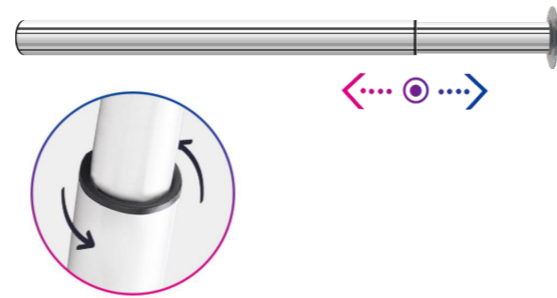

Material: Iron
Finish: Black, White, Chrome

02.01.048

Size(Top)	Φ	Dimension
320×75×3 mm	75×25×1 mm	H350×W480 mm
		H400×W320 mm
		H710×W580 mm

Material: Iron
Finish: Black, White, Chrome

02.01.047

Size(Top)	Φ	Dimension
780×75×3 mm	75×25×1 mm	H400×W320 mm
		H710×W580 mm
		H710×W780 mm

Material: Iron
Finish: Black, White, Chrome

02.01.049

Size(Top)	Φ	Dimension
780×75×3 mm	75×25×1 mm	H400×W320 mm
		H710×W580 mm
		H710×W780 mm

Material: Iron
Finish: Black, White, Chrome

TABLE LEGS

02.01.050

Diameter(Φ)	Height
60 mm	710-1100 mm

Material: Iron
Finish: White, Black, Chrome, Brushed Nickel

02.01.052

Diameter(Φ)	Height
60 mm	710-1100 mm

Material: Iron
Finish: White, Black, Chrome

02.01.051

Diameter(Φ)	Height
40 mm	400-520 mm
	550-900 mm