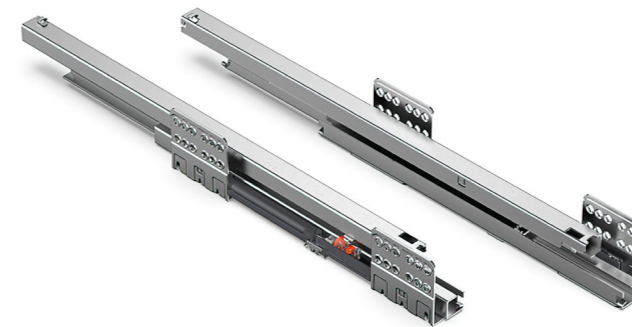

05B.01.018

FEATURES:

Self Closing with Flange
 Material: Cold Rolled Steel
 Loading Capacity: 40KG
 SGS Test: 80,000 Cycles

HEIGHT: 84 / 116 / 167 / 199 mm

05B.01.021

FEATURES:

Self Closing with Flange
 Material: Cold Rolled Steel
 Loading Capacity: 40KG
 SGS Test: 80,000 Cycles