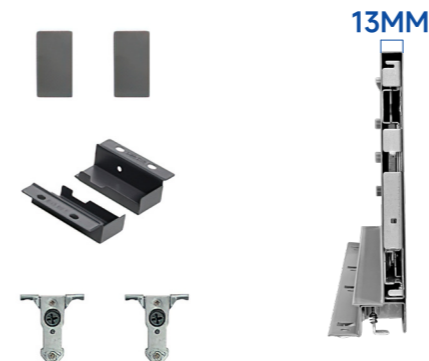

FEATURES:

Self Closing with Flange
Material: Cold Rolled Steel
Loading Capacity: 40KG
SGS Test: 80,000 Cycles

HEIGHT: 84 / 116 /
167 / 199 mm