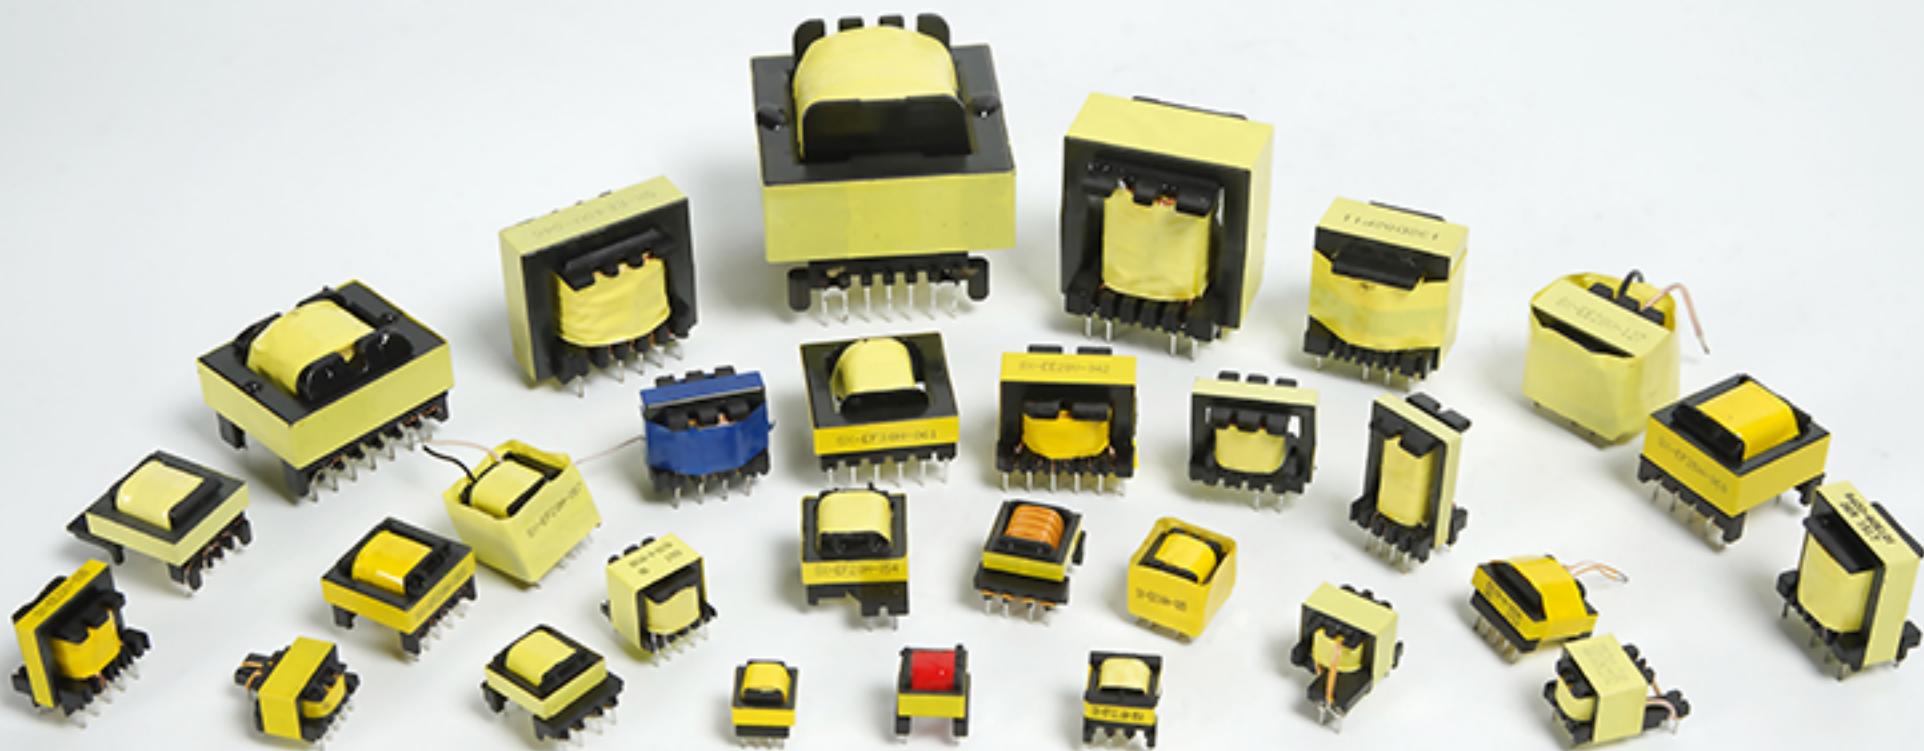

PRODUCT INFORMATION

EP HORIZONTAL TYPE TRANSFORMER

PHOTO	OG ITEM NO	SHAPE	PIN CIRCUIT	PIN:PIN	ROW: ROW	OUTPUT POWER
	OG-EP13H-125	Horizontal	5+5	2.5mm	10.3mm	5~10W
	OG-EP17H-126	Horizontal	5+5	2.5mm	10.3mm	8~15W