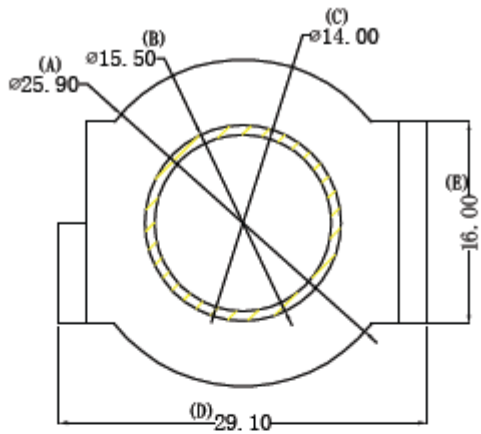

DRAFTED BY	付志良	TOLERANCE		ANGLR: $\pm 1^\circ$	MODEL NAME: POT3019V(5+5) PIN	
CHECKED BY	吴志权	0<L≤4 ±0.1 4<L≤16 ±0.2 16<L≤63 ±0.3	Pin pitch ±0.20	UNIT:MM	MATERIAL: PHENOLIC	UL REC: UL 94V-0
 盱眙欧歌电子有限公司 XUYI OUGE ELECTRONIC CO.,LTD. TEL: 0086-760-22286356 F AX:0086-760-22286951 Email: sales@ougedianzi.com				SCALE: 1/1	TERMINAL MAT:CP WIRE	PIN TENSION LOAD: 1.0 KGS MIN
					DATE: 2009.05.15	DRAWING NO:

DRAFTED BY	付志良	TOLERANCE		ANGLR: ±1°	MODEL NAME: POT3314V(5+5) PIN	
CHECKED BY	吴志权	0<L≤4 ±0.1 4<L≤16 ±0.2 16<L≤63 ±0.3	Pin pitch ±0.20	UNIT:MM	MATERIAL: PHENOLIC	UL REC: UL 94V-0
 盱眙欧歌电子有限公司 XUYI OUGE ELECTRONIC CO.,LTD. TEL: 0086-760-22286356 F AX:0086-760-22286951 Email: sales@ougedianzi.com				SCALE: 1/1	TERMINAL MAT:CP WIRE	PIN TENSION LOAD: 1.0 KGS MIN
					DATE: 2009.05.15	DRAWING NO:

DRAFTED BY	付志良	TOLERANCE		ANGLR: ±1°	MODEL NAME: POT3319V(5+5) PIN		
CHECKED BY	吴志权	0<L≤4 ±0.1 4<L≤16 ±0.2 16<L≤63 ±0.3	Pin pitch ±0.20	UNIT:MM	MATERIAL: PHENOLIC	UL REC: UL 94V-0	
 盱眙欧歌电子有限公司 XUYI OUGE ELECTRONIC CO.,LTD. TEL: 0086-760-22286356 F AX:0086-760-22286951 Email: sales@ougedianzi.com				SCALE: 1/1	TERMINAL MAT:CP WIRE	PIN TENSION LOAD: 1.0 KGS MIN	
					DATE: 2009.05.15	DRAWING NO:	REV. A

DRAFTED BY	付志良	TOLERANCE		ANGLR: ±1°	MODEL NAME: POT4001V(6+6) PIN	
CHECKED BY	吴志权	0<L≤4 ±0.1 4<L≤16 ±0.2 16<L≤63 ±0.3	Pin pitch ±0.20	UNIT:MM	MATERIAL: PHENOLIC	UL REC: UL 94V-0
 盱眙欧歌电子有限公司 XUYI OUGE ELECTRONIC CO.,LTD. TEL: 0086-760-22286356 F AX:0086-760-22286951 Email: sales@ougedianzi.com				SCALE: 1/1	TERMINAL MAT:CP WIRE	PIN TENSION LOAD: 1.0 KGS MIN
					DATE: 2009.05.15	DRAWING NO: