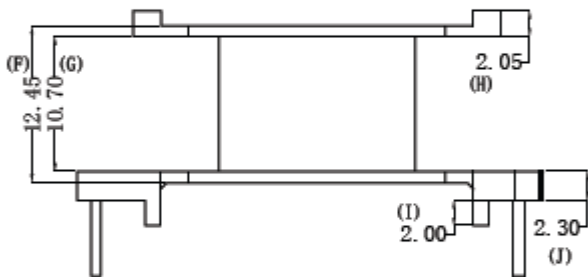

DRAFTED BY	付志良	TOLERANCE		ANGLR: $\pm 1^\circ$	MODEL NAME: POT3019V(5+5) PIN	
CHECKED BY	吴志权	0<L≤4 ±0.1 4<L≤16 ±0.2 16<L≤63 ±0.3	Pin pitch ±0.20	UNIT:MM	MATERIAL: PHENOLIC	UL REC: UL 94V-0
 盱眙欧歌电子有限公司 XUYI OUGE ELECTRONIC CO.,LTD. TEL: 0086-760-22286356 F AX:0086-760-22286951 Email: sales@ougedianzi.com				SCALE: 1/1	TERMINAL MAT:CP WIRE	PIN TENSION LOAD: 1.0 KGS MIN
					DATE: 2009.05.15	DRAWING NO:

DRAFTED BY	付志良	TOLERANCE		ANGLR: ±1°	MODEL NAME: POT3314V(5+5) PIN	
CHECKED BY	吴志权	0<L≤4 ±0.1 4<L≤16 ±0.2 16<L≤63 ±0.3	Pin pitch ±0.20	UNIT:MM	MATERIAL: PHENOLIC	UL REC: UL 94V-0
 盱眙欧歌电子有限公司 XUYI OUGE ELECTRONIC CO.,LTD. TEL: 0086-760-22286356 F AX:0086-760-22286951 Email: sales@ougedianzi.com				SCALE: 1/1	TERMINAL MAT:CP WIRE	PIN TENSION LOAD: 1.0 KGS MIN
					DATE: 2009.05.15	DRAWING NO:

DRAFTED BY	付志良	TOLERANCE		ANGLR: ±1°	MODEL NAME: POT3319V(5+5) PIN		
CHECKED BY	吴志权	0<L≤4 ±0.1 4<L≤16 ±0.2 16<L≤63 ±0.3	Pin pitch ±0.20	UNIT:MM	MATERIAL: PHENOLIC	UL REC: UL 94V-0	
 盱眙欧歌电子有限公司 XUYI OUGE ELECTRONIC CO.,LTD. TEL: 0086-760-22286356 F AX:0086-760-22286951 Email: sales@ougedianzi.com				SCALE: 1/1	TERMINAL MAT:CP WIRE	PIN TENSION LOAD: 1.0 KGS MIN	
					DATE: 2009.05.15	DRAWING NO:	REV. A

DRAFTED BY	付志良	TOLERANCE		ANGLR: ±1°	MODEL NAME: POT4001V(6+6) PIN	
CHECKED BY	吴志权	0<L≤4 ±0.1 4<L≤16 ±0.2 16<L≤63 ±0.3	Pin pitch ±0.20	UNIT:MM	MATERIAL: PHENOLIC	UL REC: UL 94V-0
 盱眙欧歌电子有限公司 XUYI OUGE ELECTRONIC CO.,LTD. TEL: 0086-760-22286356 F AX:0086-760-22286951 Email: sales@ougedianzi.com				SCALE: 1/1	TERMINAL MAT:CP WIRE	PIN TENSION LOAD: 1.0 KGS MIN
					DATE: 2009.05.15	DRAWING NO: