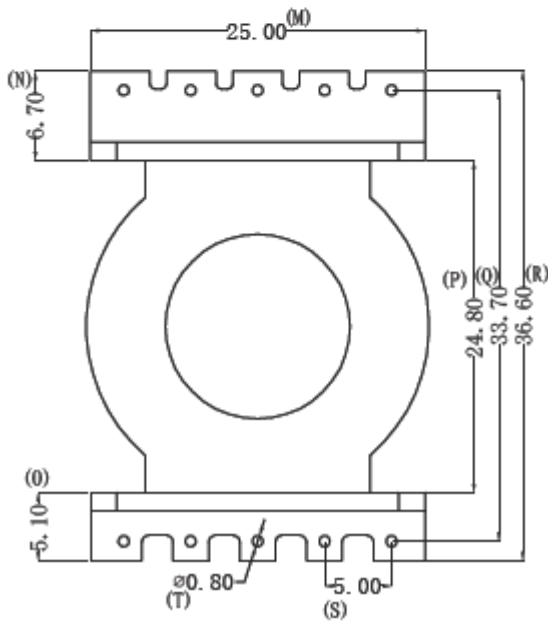

DRAFTED BY	付志良	TOLERANCE		ANGLR: $\pm 1^\circ$	MODEL NAME: POT3019V(5+5) PIN	
CHECKED BY	吴志权	0<L≤4 ±0.1 4<L≤16 ±0.2 16<L≤63 ±0.3	Pin pitch ±0.20	UNIT:MM	MATERIAL: PHENOLIC	UL REC: UL 94V-0
 盱眙欧歌电子有限公司 XUYI OUGE ELECTRONIC CO.,LTD. TEL: 0086-760-22286356 F AX:0086-760-22286951 Email: sales@ougedianzi.com				SCALE: 1/1	TERMINAL MAT:CP WIRE	PIN TENSION LOAD: 1.0 KGS MIN
					DATE: 2009.05.15	DRAWING NO:

DRAFTED BY	付志良	TOLERANCE		ANGLR: ±1°	MODEL NAME: POT3314V(5+5) PIN	
CHECKED BY	吴志权	0<L≤4 ±0.1 4<L≤16 ±0.2 16<L≤63 ±0.3	Pin pitch ±0.20	UNIT:MM	MATERIAL: PHENOLIC	UL REC: UL 94V-0
 盱眙欧歌电子有限公司 XUYI OUGE ELECTRONIC CO.,LTD. TEL: 0086-760-22286356 F AX:0086-760-22286951 Email: sales@ougedianzi.com				SCALE: 1/1	TERMINAL MAT:CP WIRE	PIN TENSION LOAD: 1.0 KGS MIN
					DATE: 2009.05.15	DRAWING NO:

DRAFTED BY	付志良	TOLERANCE		ANGLR: ±1°	MODEL NAME: POT3319V(5+5) PIN		
CHECKED BY	吴志权	0<L≤4 ±0.1 4<L≤16 ±0.2 16<L≤63 ±0.3	Pin pitch ±0.20	UNIT:MM	MATERIAL: PHENOLIC	UL REC: UL 94V-0	
 盱眙欧歌电子有限公司 XUYI OUGE ELECTRONIC CO.,LTD. TEL: 0086-760-22286356 F AX:0086-760-22286951 Email: sales@ougedianzi.com				SCALE: 1/1	TERMINAL MAT:CP WIRE	PIN TENSION LOAD: 1.0 KGS MIN	
					DATE: 2009.05.15	DRAWING NO:	REV. A

DRAFTED BY	付志良	TOLERANCE		ANGLR: ±1°	MODEL NAME: POT4001V(6+6) PIN	
CHECKED BY	吴志权	0<L≤4 ±0.1 4<L≤16 ±0.2 16<L≤63 ±0.3	Pin pitch ±0.20	UNIT:MM	MATERIAL: PHENOLIC	UL REC: UL 94V-0
 盱眙欧歌电子有限公司 XUYI OUGE ELECTRONIC CO.,LTD. TEL: 0086-760-22286356 F AX:0086-760-22286951 Email: sales@ougedianzi.com				SCALE: 1/1	TERMINAL MAT:CP WIRE	PIN TENSION LOAD: 1.0 KGS MIN
					DATE: 2009.05.15	DRAWING NO: