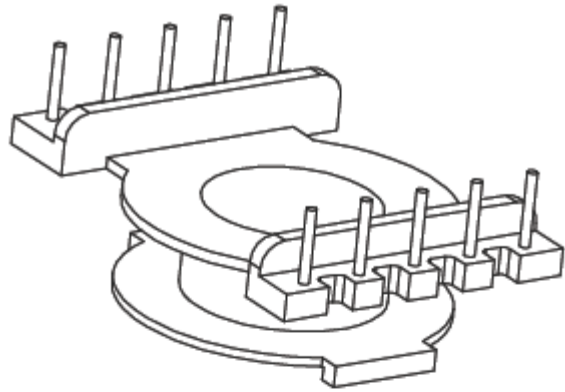

DRAFTED BY	付志良	TOLERANCE		ANGLR: $\pm 1^\circ$	MODEL NAME: POT3019V(5+5) PIN	
CHECKED BY	吴志权	0<L≤4 ±0.1 4<L≤16 ±0.2 16<L≤63 ±0.3	Pin pitch ±0.20	UNIT:MM	MATERIAL: PHENOLIC	UL REC: UL 94V-0
 盱眙欧歌电子有限公司 XUYI OUGE ELECTRONIC CO.,LTD. TEL: 0086-760-22286356 F AX:0086-760-22286951 Email: sales@ougedianzi.com				SCALE: 1/1	TERMINAL MAT:CP WIRE	PIN TENSION LOAD: 1.0 KGS MIN
					DATE: 2009.05.15	DRAWING NO:

DRAFTED BY	付志良	TOLERANCE		ANGLR: ±1°	MODEL NAME: POT3314V(5+5) PIN	
CHECKED BY	吴志权	0<L≤4 ±0.1 4<L≤16 ±0.2 16<L≤63 ±0.3	Pin pitch ±0.20	UNIT:MM	MATERIAL: PHENOLIC	UL REC: UL 94V-0
 盱眙欧歌电子有限公司 XUYI OUGE ELECTRONIC CO.,LTD. TEL: 0086-760-22286356 F AX:0086-760-22286951 Email: sales@ougedianzi.com				SCALE: 1/1	TERMINAL MAT:CP WIRE	PIN TENSION LOAD: 1.0 KGS MIN
					DATE: 2009.05.15	DRAWING NO:

DRAFTED BY	付志良	TOLERANCE		ANGLR: ±1°	MODEL NAME: POT3319V(5+5) PIN		
CHECKED BY	吴志权	0<L≤4 ±0.1 4<L≤16 ±0.2 16<L≤63 ±0.3	Pin pitch ±0.20	UNIT:MM	MATERIAL: PHENOLIC	UL REC: UL 94V-0	
 盱眙欧歌电子有限公司 XUYI OUGE ELECTRONIC CO.,LTD. TEL: 0086-760-22286356 F AX:0086-760-22286951 Email: sales@ougedianzi.com				SCALE: 1/1	TERMINAL MAT:CP WIRE	PIN TENSION LOAD: 1.0 KGS MIN	
					DATE: 2009.05.15	DRAWING NO:	REV. A

DRAFTED BY	付志良	TOLERANCE		ANGLR: ±1°	MODEL NAME: POT4001V(6+6) PIN	
CHECKED BY	吴志权	0<L≤4 ±0.1 4<L≤16 ±0.2 16<L≤63 ±0.3	Pin pitch ±0.20	UNIT:MM	MATERIAL: PHENOLIC	UL REC: UL 94V-0
 盱眙欧歌电子有限公司 XUYI OUGE ELECTRONIC CO.,LTD. TEL: 0086-760-22286356 F AX:0086-760-22286951 Email: sales@ougedianzi.com				SCALE: 1/1	TERMINAL MAT:CP WIRE	PIN TENSION LOAD: 1.0 KGS MIN
					DATE: 2009.05.15	DRAWING NO: