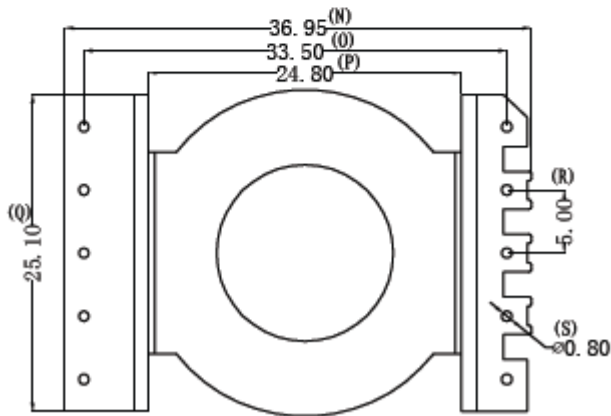

DRAFTED BY	付志良	TOLERANCE		ANGLR: $\pm 1^\circ$	MODEL NAME: POT3019V(5+5) PIN	
CHECKED BY	吴志权	0<L≤4 ±0.1 4<L≤16 ±0.2 16<L≤63 ±0.3	Pin pitch ±0.20	UNIT:MM	MATERIAL: PHENOLIC	UL REC: UL 94V-0
 盱眙欧歌电子有限公司 XUYI OUGE ELECTRONIC CO.,LTD. TEL: 0086-760-22286356 F AX:0086-760-22286951 Email: sales@ougedianzi.com				SCALE: 1/1	TERMINAL MAT:CP WIRE	PIN TENSION LOAD: 1.0 KGS MIN
					DATE: 2009.05.15	DRAWING NO:

DRAFTED BY	付志良	TOLERANCE		ANGLR: ±1°	MODEL NAME: POT3314V(5+5) PIN	
CHECKED BY	吴志权	0<L≤4 ±0.1 4<L≤16 ±0.2 16<L≤63 ±0.3	Pin pitch ±0.20	UNIT:MM	MATERIAL: PHENOLIC	UL REC: UL 94V-0
 盱眙欧歌电子有限公司 XUYI OUGE ELECTRONIC CO.,LTD. TEL: 0086-760-22286356 F AX:0086-760-22286951 Email: sales@ougedianzi.com				SCALE: 1/1	TERMINAL MAT:CP WIRE	PIN TENSION LOAD: 1.0 KGS MIN
					DATE: 2009.05.15	DRAWING NO:

DRAFTED BY	付志良	TOLERANCE		ANGLR: ±1°	MODEL NAME: POT3319V(5+5) PIN		
CHECKED BY	吴志权	0<L≤4 ±0.1 4<L≤16 ±0.2 16<L≤63 ±0.3	Pin pitch ±0.20	UNIT:MM	MATERIAL: PHENOLIC	UL REC: UL 94V-0	
 盱眙欧歌电子有限公司 XUYI OUGE ELECTRONIC CO.,LTD. TEL: 0086-760-22286356 F AX:0086-760-22286951 Email: sales@ougedianzi.com				SCALE: 1/1	TERMINAL MAT:CP WIRE	PIN TENSION LOAD: 1.0 KGS MIN	
					DATE: 2009.05.15	DRAWING NO:	REV. A

DRAFTED BY	付志良	TOLERANCE		ANGLR: ±1°	MODEL NAME: POT4001V(6+6) PIN	
CHECKED BY	吴志权	0<L≤4 ±0.1 4<L≤16 ±0.2 16<L≤63 ±0.3	Pin pitch ±0.20	UNIT:MM	MATERIAL: PHENOLIC	UL REC: UL 94V-0
 盱眙欧歌电子有限公司 XUYI OUGE ELECTRONIC CO.,LTD. TEL: 0086-760-22286356 F AX:0086-760-22286951 Email: sales@ougedianzi.com				SCALE: 1/1	TERMINAL MAT:CP WIRE	PIN TENSION LOAD: 1.0 KGS MIN
					DATE: 2009.05.15	DRAWING NO: