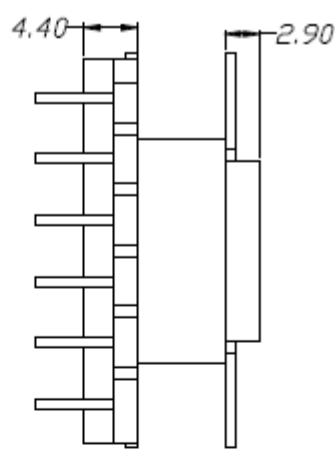

DRAFTED BY	付志良	TOLERANCE		ANGLR: $\pm 1^\circ$	MODEL NAME: POT3019V(5+5) PIN	
CHECKED BY	吴志权	0<L≤4 ±0.1 4<L≤16 ±0.2 16<L≤63 ±0.3	Pin pitch ±0.20	UNIT:MM	MATERIAL: PHENOLIC	UL REC: UL 94V-0
 盱眙欧歌电子有限公司 XUYI OUGE ELECTRONIC CO.,LTD. TEL: 0086-760-22286356 F AX:0086-760-22286951 Email: sales@ougedianzi.com				SCALE: 1/1	TERMINAL MAT:CP WIRE	PIN TENSION LOAD: 1.0 KGS MIN
					DATE: 2009.05.15	DRAWING NO:

DRAFTED BY	付志良	TOLERANCE		ANGLR: ±1°	MODEL NAME: POT3314V(5+5) PIN	
CHECKED BY	吴志权	0<L≤4 ±0.1 4<L≤16 ±0.2 16<L≤63 ±0.3	Pin pitch ±0.20	UNIT:MM	MATERIAL: PHENOLIC	UL REC: UL 94V-0
 盱眙欧歌电子有限公司 XUYI OUGE ELECTRONIC CO.,LTD. TEL: 0086-760-22286356 F AX:0086-760-22286951 Email: sales@ougedianzi.com				SCALE: 1/1	TERMINAL MAT:CP WIRE	PIN TENSION LOAD: 1.0 KGS MIN
					DATE: 2009.05.15	DRAWING NO:

DRAFTED BY	付志良	TOLERANCE		ANGLR: ±1°	MODEL NAME: POT3319V(5+5) PIN		
CHECKED BY	吴志权	0<L≤4 ±0.1 4<L≤16 ±0.2 16<L≤63 ±0.3	Pin pitch ±0.20	UNIT:MM	MATERIAL: PHENOLIC	UL REC: UL 94V-0	
 盱眙欧歌电子有限公司 XUYI OUGE ELECTRONIC CO.,LTD. TEL: 0086-760-22286356 F AX:0086-760-22286951 Email: sales@ougedianzi.com				SCALE: 1/1	TERMINAL MAT:CP WIRE	PIN TENSION LOAD: 1.0 KGS MIN	
					DATE: 2009.05.15	DRAWING NO:	REV. A

OUGE

POT Bobbin Type

ITEM NO	DESCRIPTION	PIN CIRCUIT	PIN:PIN	ROW:ROW	PHOTO
POT3019	POT3019	5X5	5	29.5	
POT3314	POT3314	5X5	5	24.8	
POT3319	POT3319	5X5	5	24.8	
POT4001	POT4001	6X6	10.5	38.6	