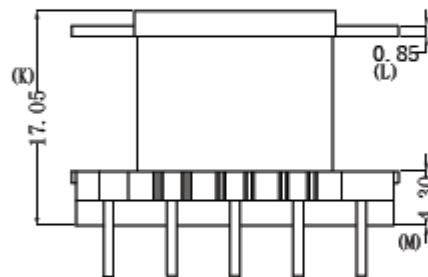

DRAFTED BY	付志良	TOLERANCE		ANGLR: $\pm 1^\circ$	MODEL NAME: POT3019V(5+5) PIN	
CHECKED BY	吴志权	0<L≤4 ±0.1 4<L≤16 ±0.2 16<L≤63 ±0.3	Pin pitch ±0.20	UNIT:MM	MATERIAL: PHENOLIC	UL REC: UL 94V-0
 盱眙欧歌电子有限公司 XUYI OUGE ELECTRONIC CO.,LTD. TEL: 0086-760-22286356 F AX:0086-760-22286951 Email: sales@ougedianzi.com				SCALE: 1/1	TERMINAL MAT:CP WIRE	PIN TENSION LOAD: 1.0 KGS MIN
					DATE: 2009.05.15	DRAWING NO:

DRAFTED BY	付志良	TOLERANCE		ANGLR: ±1°	MODEL NAME: POT3314V(5+5) PIN	
CHECKED BY	吴志权	0<L≤4 ±0.1 4<L≤16 ±0.2 16<L≤63 ±0.3	Pin pitch ±0.20	UNIT:MM	MATERIAL: PHENOLIC	UL REC: UL 94V-0
 盱眙欧歌电子有限公司 XUYI OUGE ELECTRONIC CO.,LTD. TEL: 0086-760-22286356 F AX:0086-760-22286951 Email: sales@ougedianzi.com				SCALE: 1/1	TERMINAL MAT:CP WIRE	PIN TENSION LOAD: 1.0 KGS MIN
					DATE: 2009.05.15	DRAWING NO:

DRAFTED BY	付志良	TOLERANCE		ANGLR: ±1°	MODEL NAME: POT3319V(5+5) PIN		
CHECKED BY	吴志权	0<L≤4 ±0.1 4<L≤16 ±0.2 16<L≤63 ±0.3	Pin pitch ±0.20	UNIT:MM	MATERIAL: PHENOLIC	UL REC: UL 94V-0	
 盱眙欧歌电子有限公司 XUYI OUGE ELECTRONIC CO.,LTD. TEL: 0086-760-22286356 F AX:0086-760-22286951 Email: sales@ougedianzi.com				SCALE: 1/1	TERMINAL MAT:CP WIRE	PIN TENSION LOAD: 1.0 KGS MIN	
					DATE: 2009.05.15	DRAWING NO:	REV. A

DRAFTED BY	付志良	TOLERANCE		ANGLR: ±1°	MODEL NAME: POT4001V(6+6) PIN	
CHECKED BY	吴志权	0<L≤4 ±0.1 4<L≤16 ±0.2 16<L≤63 ±0.3	Pin pitch ±0.20	UNIT:MM	MATERIAL: PHENOLIC	UL REC: UL 94V-0
 盱眙欧歌电子有限公司 XUYI OUGE ELECTRONIC CO.,LTD. TEL: 0086-760-22286356 F AX:0086-760-22286951 Email: sales@ougedianzi.com				SCALE: 1/1	TERMINAL MAT:CP WIRE	PIN TENSION LOAD: 1.0 KGS MIN
					DATE: 2009.05.15	DRAWING NO: