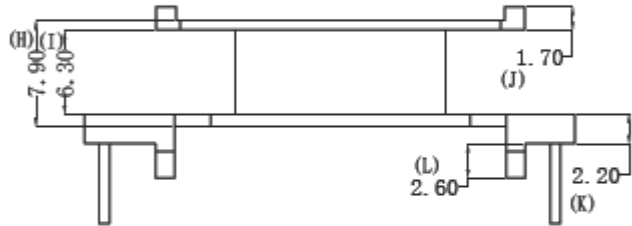

DRAFTED BY	付志良	TOLERANCE		ANGLR: $\pm 1^\circ$	MODEL NAME: POT3019V(5+5) PIN	
CHECKED BY	吴志权	0<L≤4 ±0.1 4<L≤16 ±0.2 16<L≤63 ±0.3	Pin pitch ±0.20	UNIT:MM	MATERIAL: PHENOLIC	UL REC: UL 94V-0
 盱眙欧歌电子有限公司 XUYI OUGE ELECTRONIC CO.,LTD. TEL: 0086-760-22286356 F AX:0086-760-22286951 Email: sales@ougedianzi.com				SCALE: 1/1	TERMINAL MAT:CP WIRE	PIN TENSION LOAD: 1.0 KGS MIN
					DATE: 2009.05.15	DRAWING NO:

DRAFTED BY	付志良	TOLERANCE		ANGLR: ±1°	MODEL NAME: POT3314V(5+5) PIN	
CHECKED BY	吴志权	0<L≤4 ±0.1 4<L≤16 ±0.2 16<L≤63 ±0.3	Pin pitch ±0.20	UNIT:MM	MATERIAL: PHENOLIC	UL REC: UL 94V-0
 盱眙欧歌电子有限公司 XUYI OUGE ELECTRONIC CO.,LTD. TEL: 0086-760-22286356 F AX:0086-760-22286951 Email: sales@ougedianzi.com				SCALE: 1/1	TERMINAL MAT:CP WIRE	PIN TENSION LOAD: 1.0 KGS MIN
					DATE: 2009.05.15	DRAWING NO:

DRAFTED BY	付志良	TOLERANCE		ANGLR: ±1°	MODEL NAME: POT3319V(5+5) PIN		
CHECKED BY	吴志权	0<L≤4 ±0.1 4<L≤16 ±0.2 16<L≤63 ±0.3	Pin pitch ±0.20	UNIT:MM	MATERIAL: PHENOLIC	UL REC: UL 94V-0	
 盱眙欧歌电子有限公司 XUYI OUGE ELECTRONIC CO.,LTD. TEL: 0086-760-22286356 F AX:0086-760-22286951 Email: sales@ougedianzi.com				SCALE: 1/1	TERMINAL MAT:CP WIRE	PIN TENSION LOAD: 1.0 KGS MIN	
					DATE: 2009.05.15	DRAWING NO:	REV. A

DRAFTED BY	付志良	TOLERANCE		ANGLR: ±1°	MODEL NAME: POT4001V(6+6) PIN	
CHECKED BY	吴志权	0<L≤4 ±0.1 4<L≤16 ±0.2 16<L≤63 ±0.3	Pin pitch ±0.20	UNIT:MM	MATERIAL: PHENOLIC	UL REC: UL 94V-0
 盱眙欧歌电子有限公司 XUYI OUGE ELECTRONIC CO.,LTD. TEL: 0086-760-22286356 F AX:0086-760-22286951 Email: sales@ougedianzi.com				SCALE: 1/1	TERMINAL MAT:CP WIRE	PIN TENSION LOAD: 1.0 KGS MIN
					DATE: 2009.05.15	DRAWING NO: