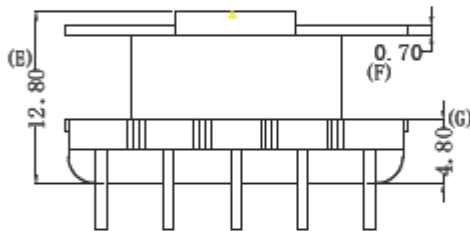

DRAFTED BY	付志良	TOLERANCE		ANGLR: $\pm 1^\circ$	MODEL NAME: POT3019V(5+5) PIN	
CHECKED BY	吴志权	0<L≤4 ±0.1 4<L≤16 ±0.2 16<L≤63 ±0.3	Pin pitch ±0.20	UNIT:MM	MATERIAL: PHENOLIC	UL REC: UL 94V-0
 盱眙欧歌电子有限公司 XUYI OUGE ELECTRONIC CO.,LTD. TEL: 0086-760-22286356 F AX:0086-760-22286951 Email: sales@ougedianzi.com				SCALE: 1/1	TERMINAL MAT:CP WIRE	PIN TENSION LOAD: 1.0 KGS MIN
					DATE: 2009.05.15	DRAWING NO:

DRAFTED BY	付志良	TOLERANCE		ANGLR: ±1°	MODEL NAME: POT3314V(5+5) PIN	
CHECKED BY	吴志权	0<L≤4 ±0.1 4<L≤16 ±0.2 16<L≤63 ±0.3	Pin pitch ±0.20	UNIT:MM	MATERIAL: PHENOLIC	UL REC: UL 94V-0
 盱眙欧歌电子有限公司 XUYI OUGE ELECTRONIC CO.,LTD. TEL: 0086-760-22286356 F AX:0086-760-22286951 Email: sales@ougedianzi.com				SCALE: 1/1	TERMINAL MAT:CP WIRE	PIN TENSION LOAD: 1.0 KGS MIN
					DATE: 2009.05.15	DRAWING NO:

DRAFTED BY	付志良	TOLERANCE		ANGLR: ±1°	MODEL NAME: POT3319V(5+5) PIN		
CHECKED BY	吴志权	0<L≤4 ±0.1 4<L≤16 ±0.2 16<L≤63 ±0.3	Pin pitch ±0.20	UNIT:MM	MATERIAL: PHENOLIC	UL REC: UL 94V-0	
 盱眙欧歌电子有限公司 XUYI OUGE ELECTRONIC CO.,LTD. TEL: 0086-760-22286356 F AX:0086-760-22286951 Email: sales@ougedianzi.com				SCALE: 1/1	TERMINAL MAT:CP WIRE	PIN TENSION LOAD: 1.0 KGS MIN	
					DATE: 2009.05.15	DRAWING NO:	REV. A

DRAFTED BY	付志良	TOLERANCE		ANGLR: ±1°	MODEL NAME: POT4001V(6+6) PIN	
CHECKED BY	吴志权	0<L≤4 ±0.1 4<L≤16 ±0.2 16<L≤63 ±0.3	Pin pitch ±0.20	UNIT:MM	MATERIAL: PHENOLIC	UL REC: UL 94V-0
 盱眙欧歌电子有限公司 XUYI OUGE ELECTRONIC CO.,LTD. TEL: 0086-760-22286356 F AX:0086-760-22286951 Email: sales@ougedianzi.com				SCALE: 1/1	TERMINAL MAT:CP WIRE	PIN TENSION LOAD: 1.0 KGS MIN
					DATE: 2009.05.15	DRAWING NO: