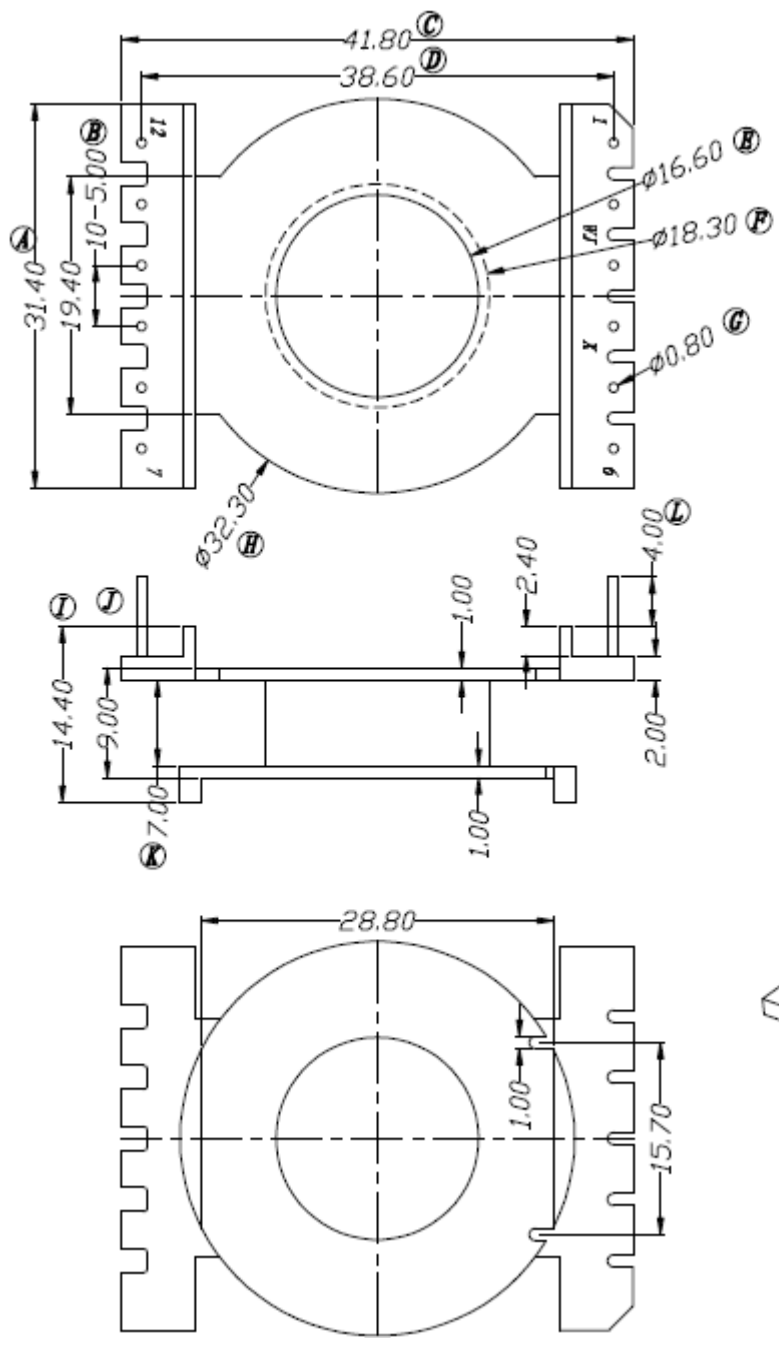

DRAFTED BY	付志良	TOLERANCE		ANGLR: $\pm 1^\circ$	MODEL NAME: POT3019V(5+5) PIN	
CHECKED BY	吴志权	0<L≤4 ±0.1 4<L≤16 ±0.2 16<L≤63 ±0.3	Pin pitch ±0.20	UNIT:MM	MATERIAL: PHENOLIC	UL REC: UL 94V-0
 盱眙欧歌电子有限公司 XUYI OUGE ELECTRONIC CO.,LTD. TEL: 0086-760-22286356 F AX:0086-760-22286951 Email: sales@ougedianzi.com				SCALE: 1/1	TERMINAL MAT:CP WIRE	PIN TENSION LOAD: 1.0 KGS MIN
					DATE: 2009.05.15	DRAWING NO:

DRAFTED BY	付志良	TOLERANCE		ANGLR: ±1°	MODEL NAME: POT3314V(5+5) PIN	
CHECKED BY	吴志权	0<L≤4 ±0.1 4<L≤16 ±0.2 16<L≤63 ±0.3	Pin pitch ±0.20	UNIT:MM	MATERIAL: PHENOLIC	UL REC: UL 94V-0
 盱眙欧歌电子有限公司 XUYI OUGE ELECTRONIC CO.,LTD. TEL: 0086-760-22286356 F AX:0086-760-22286951 Email: sales@ougedianzi.com				SCALE: 1/1	TERMINAL MAT:CP WIRE	PIN TENSION LOAD: 1.0 KGS MIN
					DATE: 2009.05.15	DRAWING NO:

DRAFTED BY	付志良	TOLERANCE		ANGLR: ±1°	MODEL NAME: POT3319V(5+5) PIN		
CHECKED BY	吴志权	0<L≤4 ±0.1 4<L≤16 ±0.2 16<L≤63 ±0.3	Pin pitch ±0.20	UNIT:MM	MATERIAL: PHENOLIC	UL REC: UL 94V-0	
 盱眙欧歌电子有限公司 XUYI OUGE ELECTRONIC CO.,LTD. TEL: 0086-760-22286356 F AX:0086-760-22286951 Email: sales@ougedianzi.com				SCALE: 1/1	TERMINAL MAT:CP WIRE	PIN TENSION LOAD: 1.0 KGS MIN	
					DATE: 2009.05.15	DRAWING NO:	REV. A

OUGE

POT Bobbin Type

ITEM NO	DESCRIPTION	PIN CIRCUIT	PIN:PIN	ROW:ROW	PHOTO
POT3019	POT3019	5X5	5	29.5	
POT3314	POT3314	5X5	5	24.8	
POT3319	POT3319	5X5	5	24.8	
POT4001	POT4001	6X6	10.5	38.6	