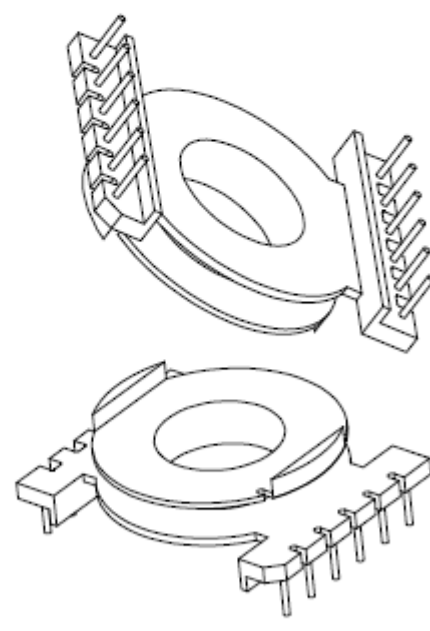

DRAFTED BY	付志良	TOLERANCE		ANGLR: $\pm 1^\circ$	MODEL NAME: POT3019V(5+5) PIN	
CHECKED BY	吴志权	0<L≤4 ±0.1 4<L≤16 ±0.2 16<L≤63 ±0.3	Pin pitch ±0.20	UNIT:MM	MATERIAL: PHENOLIC	UL REC: UL 94V-0
 盱眙欧歌电子有限公司 XUYI OUGE ELECTRONIC CO.,LTD. TEL: 0086-760-22286356 F AX:0086-760-22286951 Email: sales@ougedianzi.com				SCALE: 1/1	TERMINAL MAT:CP WIRE	PIN TENSION LOAD: 1.0 KGS MIN
					DATE: 2009.05.15	DRAWING NO:

DRAFTED BY	付志良	TOLERANCE		ANGLR: ±1°	MODEL NAME: POT3314V(5+5) PIN	
CHECKED BY	吴志权	0<L≤4 ±0.1 4<L≤16 ±0.2 16<L≤63 ±0.3	Pin pitch ±0.20	UNIT:MM	MATERIAL: PHENOLIC	UL REC: UL 94V-0
 盱眙欧歌电子有限公司 XUYI OUGE ELECTRONIC CO.,LTD. TEL: 0086-760-22286356 F AX:0086-760-22286951 Email: sales@ougedianzi.com				SCALE: 1/1	TERMINAL MAT:CP WIRE	PIN TENSION LOAD: 1.0 KGS MIN
					DATE: 2009.05.15	DRAWING NO:

DRAFTED BY	付志良	TOLERANCE		ANGLR: ±1°	MODEL NAME: POT3319V(5+5) PIN		
CHECKED BY	吴志权	0<L≤4 ±0.1 4<L≤16 ±0.2 16<L≤63 ±0.3	Pin pitch ±0.20	UNIT:MM	MATERIAL: PHENOLIC	UL REC: UL 94V-0	
 盱眙欧歌电子有限公司 XUYI OUGE ELECTRONIC CO.,LTD. TEL: 0086-760-22286356 F AX:0086-760-22286951 Email: sales@ougedianzi.com				SCALE: 1/1	TERMINAL MAT:CP WIRE	PIN TENSION LOAD: 1.0 KGS MIN	
					DATE: 2009.05.15	DRAWING NO:	REV. A

OUGE

POT Bobbin Type

ITEM NO	DESCRIPTION	PIN CIRCUIT	PIN:PIN	ROW:ROW	PHOTO
POT3019	POT3019	5X5	5	29.5	
POT3314	POT3314	5X5	5	24.8	
POT3319	POT3319	5X5	5	24.8	
POT4001	POT4001	6X6	10.5	38.6	