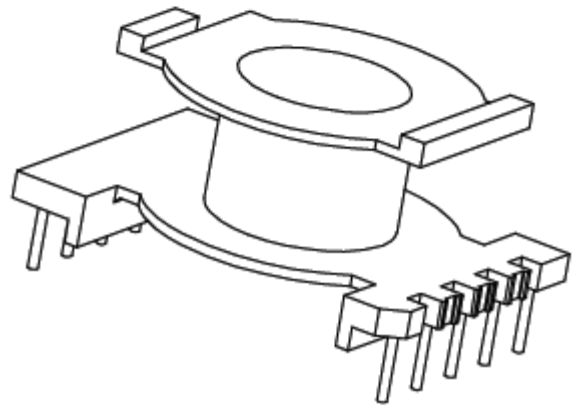

DRAFTED BY	付志良	TOLERANCE		ANGLR: $\pm 1^\circ$	MODEL NAME: POT3019V(5+5) PIN	
CHECKED BY	吴志权	0<L≤4 ±0.1 4<L≤16 ±0.2 16<L≤63 ±0.3	Pin pitch ±0.20	UNIT:MM	MATERIAL: PHENOLIC	UL REC: UL 94V-0
 盱眙欧歌电子有限公司 XUYI OUGE ELECTRONIC CO.,LTD. TEL: 0086-760-22286356 F AX:0086-760-22286951 Email: sales@ougedianzi.com				SCALE: 1/1	TERMINAL MAT:CP WIRE	PIN TENSION LOAD: 1.0 KGS MIN
					DATE: 2009.05.15	DRAWING NO:

DRAFTED BY	付志良	TOLERANCE		ANGLR: ±1°	MODEL NAME: POT3314V(5+5) PIN	
CHECKED BY	吴志权	0<L≤4 ±0.1 4<L≤16 ±0.2 16<L≤63 ±0.3	Pin pitch ±0.20	UNIT:MM	MATERIAL: PHENOLIC	UL REC: UL 94V-0
 盱眙欧歌电子有限公司 XUYI OUGE ELECTRONIC CO.,LTD. TEL: 0086-760-22286356 F AX:0086-760-22286951 Email: sales@ougedianzi.com				SCALE: 1/1	TERMINAL MAT:CP WIRE	PIN TENSION LOAD: 1.0 KGS MIN
					DATE: 2009.05.15	DRAWING NO:

DRAFTED BY	付志良	TOLERANCE		ANGLR: ±1°	MODEL NAME: POT3319V(5+5) PIN		
CHECKED BY	吴志权	0<L≤4 ±0.1 4<L≤16 ±0.2 16<L≤63 ±0.3	Pin pitch ±0.20	UNIT:MM	MATERIAL: PHENOLIC	UL REC: UL 94V-0	
 盱眙欧歌电子有限公司 XUYI OUGE ELECTRONIC CO.,LTD. TEL: 0086-760-22286356 F AX:0086-760-22286951 Email: sales@ougedianzi.com				SCALE: 1/1	TERMINAL MAT:CP WIRE	PIN TENSION LOAD: 1.0 KGS MIN	
					DATE: 2009.05.15	DRAWING NO:	REV. A

DRAFTED BY	付志良	TOLERANCE		ANGLR: ±1°	MODEL NAME: POT4001V(6+6) PIN	
CHECKED BY	吴志权	0<L≤4 ±0.1 4<L≤16 ±0.2 16<L≤63 ±0.3	Pin pitch ±0.20	UNIT:MM	MATERIAL: PHENOLIC	UL REC: UL 94V-0
 盱眙欧歌电子有限公司 XUYI OUGE ELECTRONIC CO.,LTD. TEL: 0086-760-22286356 F AX:0086-760-22286951 Email: sales@ougedianzi.com				SCALE: 1/1	TERMINAL MAT:CP WIRE	PIN TENSION LOAD: 1.0 KGS MIN
					DATE: 2009.05.15	DRAWING NO: