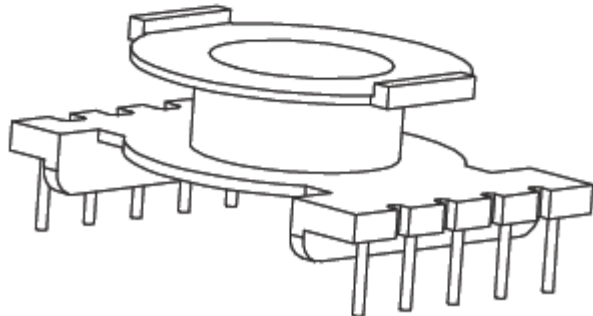

DRAFTED BY	付志良	TOLERANCE		ANGLR: $\pm 1^\circ$	MODEL NAME: POT3019V(5+5) PIN	
CHECKED BY	吴志权	0<L≤4 ±0.1 4<L≤16 ±0.2 16<L≤63 ±0.3	Pin pitch ±0.20	UNIT:MM	MATERIAL: PHENOLIC	UL REC: UL 94V-0
 盱眙欧歌电子有限公司 XUYI OUGE ELECTRONIC CO.,LTD. TEL: 0086-760-22286356 F AX:0086-760-22286951 Email: sales@ougedianzi.com				SCALE: 1/1	TERMINAL MAT:CP WIRE	PIN TENSION LOAD: 1.0 KGS MIN
					DATE: 2009.05.15	DRAWING NO:

DRAFTED BY	付志良	TOLERANCE		ANGLR: ±1°	MODEL NAME: POT3314V(5+5) PIN	
CHECKED BY	吴志权	0<L≤4 ±0.1 4<L≤16 ±0.2 16<L≤63 ±0.3	Pin pitch ±0.20	UNIT:MM	MATERIAL: PHENOLIC	UL REC: UL 94V-0
 盱眙欧歌电子有限公司 XUYI OUGE ELECTRONIC CO.,LTD. TEL: 0086-760-22286356 F AX:0086-760-22286951 Email: sales@ougedianzi.com				SCALE: 1/1	TERMINAL MAT:CP WIRE	PIN TENSION LOAD: 1.0 KGS MIN
					DATE: 2009.05.15	DRAWING NO:

DRAFTED BY	付志良	TOLERANCE		ANGLR: ±1°	MODEL NAME: POT3319V(5+5) PIN		
CHECKED BY	吴志权	0<L≤4 ±0.1 4<L≤16 ±0.2 16<L≤63 ±0.3	Pin pitch ±0.20	UNIT:MM	MATERIAL: PHENOLIC	UL REC: UL 94V-0	
 盱眙欧歌电子有限公司 XUYI OUGE ELECTRONIC CO.,LTD. TEL: 0086-760-22286356 F AX:0086-760-22286951 Email: sales@ougedianzi.com				SCALE: 1/1	TERMINAL MAT:CP WIRE	PIN TENSION LOAD: 1.0 KGS MIN	
					DATE: 2009.05.15	DRAWING NO:	REV. A

DRAFTED BY	付志良	TOLERANCE		ANGLR: ±1°	MODEL NAME: POT4001V(6+6) PIN	
CHECKED BY	吴志权	0<L≤4 ±0.1 4<L≤16 ±0.2 16<L≤63 ±0.3	Pin pitch ±0.20	UNIT:MM	MATERIAL: PHENOLIC	UL REC: UL 94V-0
 盱眙欧歌电子有限公司 XUYI OUGE ELECTRONIC CO.,LTD. TEL: 0086-760-22286356 F AX:0086-760-22286951 Email: sales@ougedianzi.com				SCALE: 1/1	TERMINAL MAT:CP WIRE	PIN TENSION LOAD: 1.0 KGS MIN
					DATE: 2009.05.15	DRAWING NO: