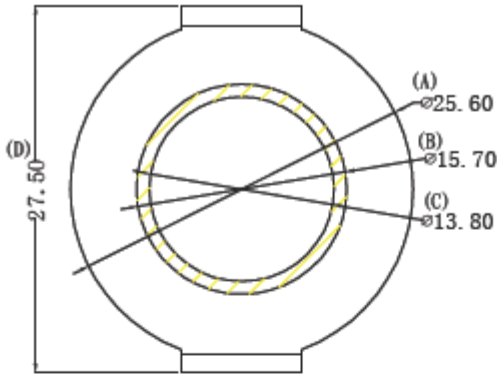

DRAFTED BY	付志良	TOLERANCE		ANGLR: $\pm 1^\circ$	MODEL NAME: POT3019V(5+5) PIN	
CHECKED BY	吴志权	0<L≤4 ±0.1 4<L≤16 ±0.2 16<L≤63 ±0.3	Pin pitch ±0.20	UNIT:MM	MATERIAL: PHENOLIC	UL REC: UL 94V-0
 盱眙欧歌电子有限公司 XUYI OUGE ELECTRONIC CO.,LTD. TEL: 0086-760-22286356 F AX:0086-760-22286951 Email: sales@ougedianzi.com				SCALE: 1/1	TERMINAL MAT:CP WIRE	PIN TENSION LOAD: 1.0 KGS MIN
					DATE: 2009.05.15	DRAWING NO:

DRAFTED BY	付志良	TOLERANCE		ANGLR: ±1°	MODEL NAME: POT3314V(5+5) PIN	
CHECKED BY	吴志权	0<L≤4 ±0.1 4<L≤16 ±0.2 16<L≤63 ±0.3	Pin pitch ±0.20	UNIT:MM	MATERIAL: PHENOLIC	UL REC: UL 94V-0
 盱眙欧歌电子有限公司 XUYI OUGE ELECTRONIC CO.,LTD. TEL: 0086-760-22286356 F AX:0086-760-22286951 Email: sales@ougedianzi.com				SCALE: 1/1	TERMINAL MAT:CP WIRE	PIN TENSION LOAD: 1.0 KGS MIN
					DATE: 2009.05.15	DRAWING NO:

DRAFTED BY	付志良	TOLERANCE		ANGLR: ±1°	MODEL NAME: POT3319V(5+5) PIN		
CHECKED BY	吴志权	0<L≤4 ±0.1 4<L≤16 ±0.2 16<L≤63 ±0.3	Pin pitch ±0.20	UNIT:MM	MATERIAL: PHENOLIC	UL REC: UL 94V-0	
 盱眙欧歌电子有限公司 XUYI OUGE ELECTRONIC CO.,LTD. TEL: 0086-760-22286356 F AX:0086-760-22286951 Email: sales@ougedianzi.com				SCALE: 1/1	TERMINAL MAT:CP WIRE	PIN TENSION LOAD: 1.0 KGS MIN	
					DATE: 2009.05.15	DRAWING NO:	REV. A

DRAFTED BY	付志良	TOLERANCE		ANGLR: ±1°	MODEL NAME: POT4001V(6+6) PIN	
CHECKED BY	吴志权	0<L≤4 ±0.1 4<L≤16 ±0.2 16<L≤63 ±0.3	Pin pitch ±0.20	UNIT:MM	MATERIAL: PHENOLIC	UL REC: UL 94V-0
 盱眙欧歌电子有限公司 XUYI OUGE ELECTRONIC CO.,LTD. TEL: 0086-760-22286356 F AX:0086-760-22286951 Email: sales@ougedianzi.com				SCALE: 1/1	TERMINAL MAT:CP WIRE	PIN TENSION LOAD: 1.0 KGS MIN
					DATE: 2009.05.15	DRAWING NO: