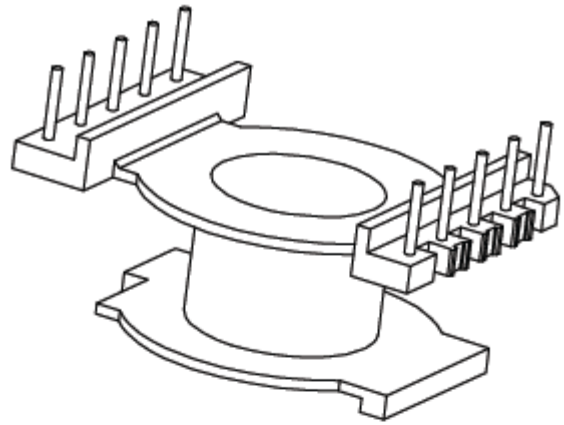

DRAFTED BY	付志良	TOLERANCE		ANGLR: $\pm 1^\circ$	MODEL NAME: POT3019V(5+5) PIN	
CHECKED BY	吴志权	0<L≤4 ±0.1 4<L≤16 ±0.2 16<L≤63 ±0.3	Pin pitch ±0.20	UNIT:MM	MATERIAL: PHENOLIC	UL REC: UL 94V-0
 盱眙欧歌电子有限公司 XUYI OUGE ELECTRONIC CO.,LTD. TEL: 0086-760-22286356 F AX:0086-760-22286951 Email: sales@ougedianzi.com				SCALE: 1/1	TERMINAL MAT:CP WIRE	PIN TENSION LOAD: 1.0 KGS MIN
					DATE: 2009.05.15	DRAWING NO:

DRAFTED BY	付志良	TOLERANCE		ANGLR: ±1°	MODEL NAME: POT3314V(5+5) PIN	
CHECKED BY	吴志权	0<L≤4 ±0.1 4<L≤16 ±0.2 16<L≤63 ±0.3	Pin pitch ±0.20	UNIT:MM	MATERIAL: PHENOLIC	UL REC: UL 94V-0
 盱眙欧歌电子有限公司 XUYI OUGE ELECTRONIC CO.,LTD. TEL: 0086-760-22286356 F AX:0086-760-22286951 Email: sales@ougedianzi.com				SCALE: 1/1	TERMINAL MAT:CP WIRE	PIN TENSION LOAD: 1.0 KGS MIN
					DATE: 2009.05.15	DRAWING NO:

DRAFTED BY	付志良	TOLERANCE		ANGLR: ±1°	MODEL NAME: POT3319V(5+5) PIN		
CHECKED BY	吴志权	0<L≤4 ±0.1 4<L≤16 ±0.2 16<L≤63 ±0.3	Pin pitch ±0.20	UNIT:MM	MATERIAL: PHENOLIC	UL REC: UL 94V-0	
 盱眙欧歌电子有限公司 XUYI OUGE ELECTRONIC CO.,LTD. TEL: 0086-760-22286356 F AX:0086-760-22286951 Email: sales@ougedianzi.com				SCALE: 1/1	TERMINAL MAT:CP WIRE	PIN TENSION LOAD: 1.0 KGS MIN	
					DATE: 2009.05.15	DRAWING NO:	REV. A

DRAFTED BY	付志良	TOLERANCE		ANGLR: ±1°	MODEL NAME: POT4001V(6+6) PIN	
CHECKED BY	吴志权	0<L≤4 ±0.1 4<L≤16 ±0.2 16<L≤63 ±0.3	Pin pitch ±0.20	UNIT:MM	MATERIAL: PHENOLIC	UL REC: UL 94V-0
 盱眙欧歌电子有限公司 XUYI OUGE ELECTRONIC CO.,LTD. TEL: 0086-760-22286356 F AX:0086-760-22286951 Email: sales@ougedianzi.com				SCALE: 1/1	TERMINAL MAT:CP WIRE	PIN TENSION LOAD: 1.0 KGS MIN
					DATE: 2009.05.15	DRAWING NO: