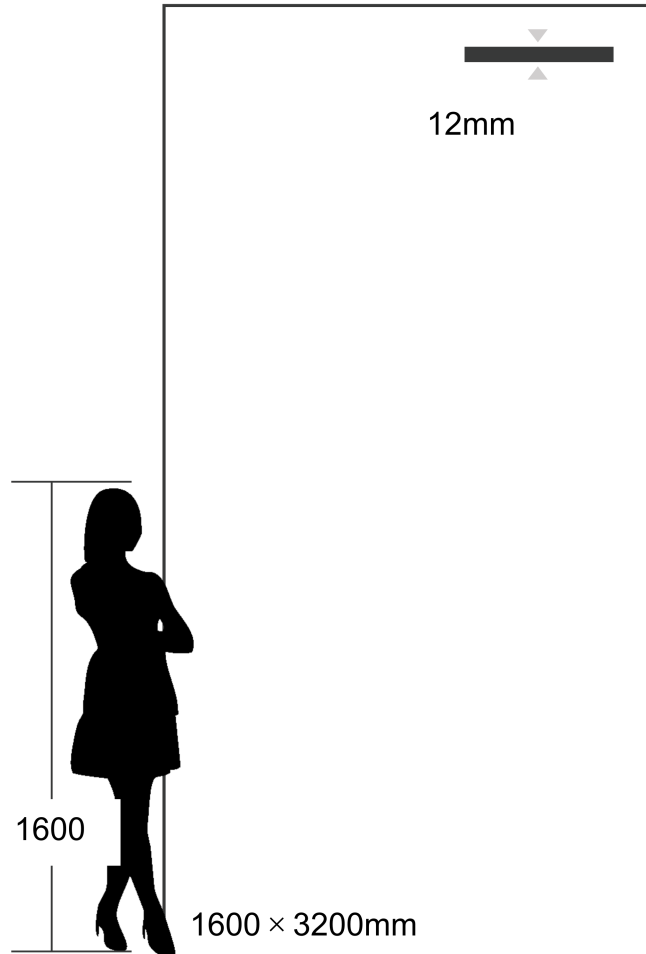

LAMITOP

SINTERED

1600*3200*12MM

(MATT)

SINTERED STONE CUSTOMIZED

- Flooring 
- Wall Panel 
- Cabinet 
- Bathroom 
- Wardrobe 
- Furniture 
- Exterior wall 
- Stair 

LAMITOP

Pure White
1632Y03
<1600x3200x12mm HONED>

Carrara White
1632Y05
<1600x3200x12mm MATTS>

ARBASCATO WHITE
3216Y029
<1600x3200x12mm MATTS>

STATURIO WHITE
1632Y04
<1600x3200x12mm MATTS>

LAMITOP

Super Calacatta Golden
1632Y24
<1600x3200x12mm MATTS>

Gilded Years
DW1632Y15
<1600x3200x12mm MATT>

GREECE WHITE
P160320B12Y-510
<1600x3200x12mm MATT>

ARISTONE WHITE
P160320B12Y-522
<1600x3200x12mm MATT>

LAMITOP

ALPS WHITE
P160320B12Y-511
<1600x3200x12mm MATT>

STATURIO WHITE
AEP1632B12Y-518
<1600x3200x12mm MATT>