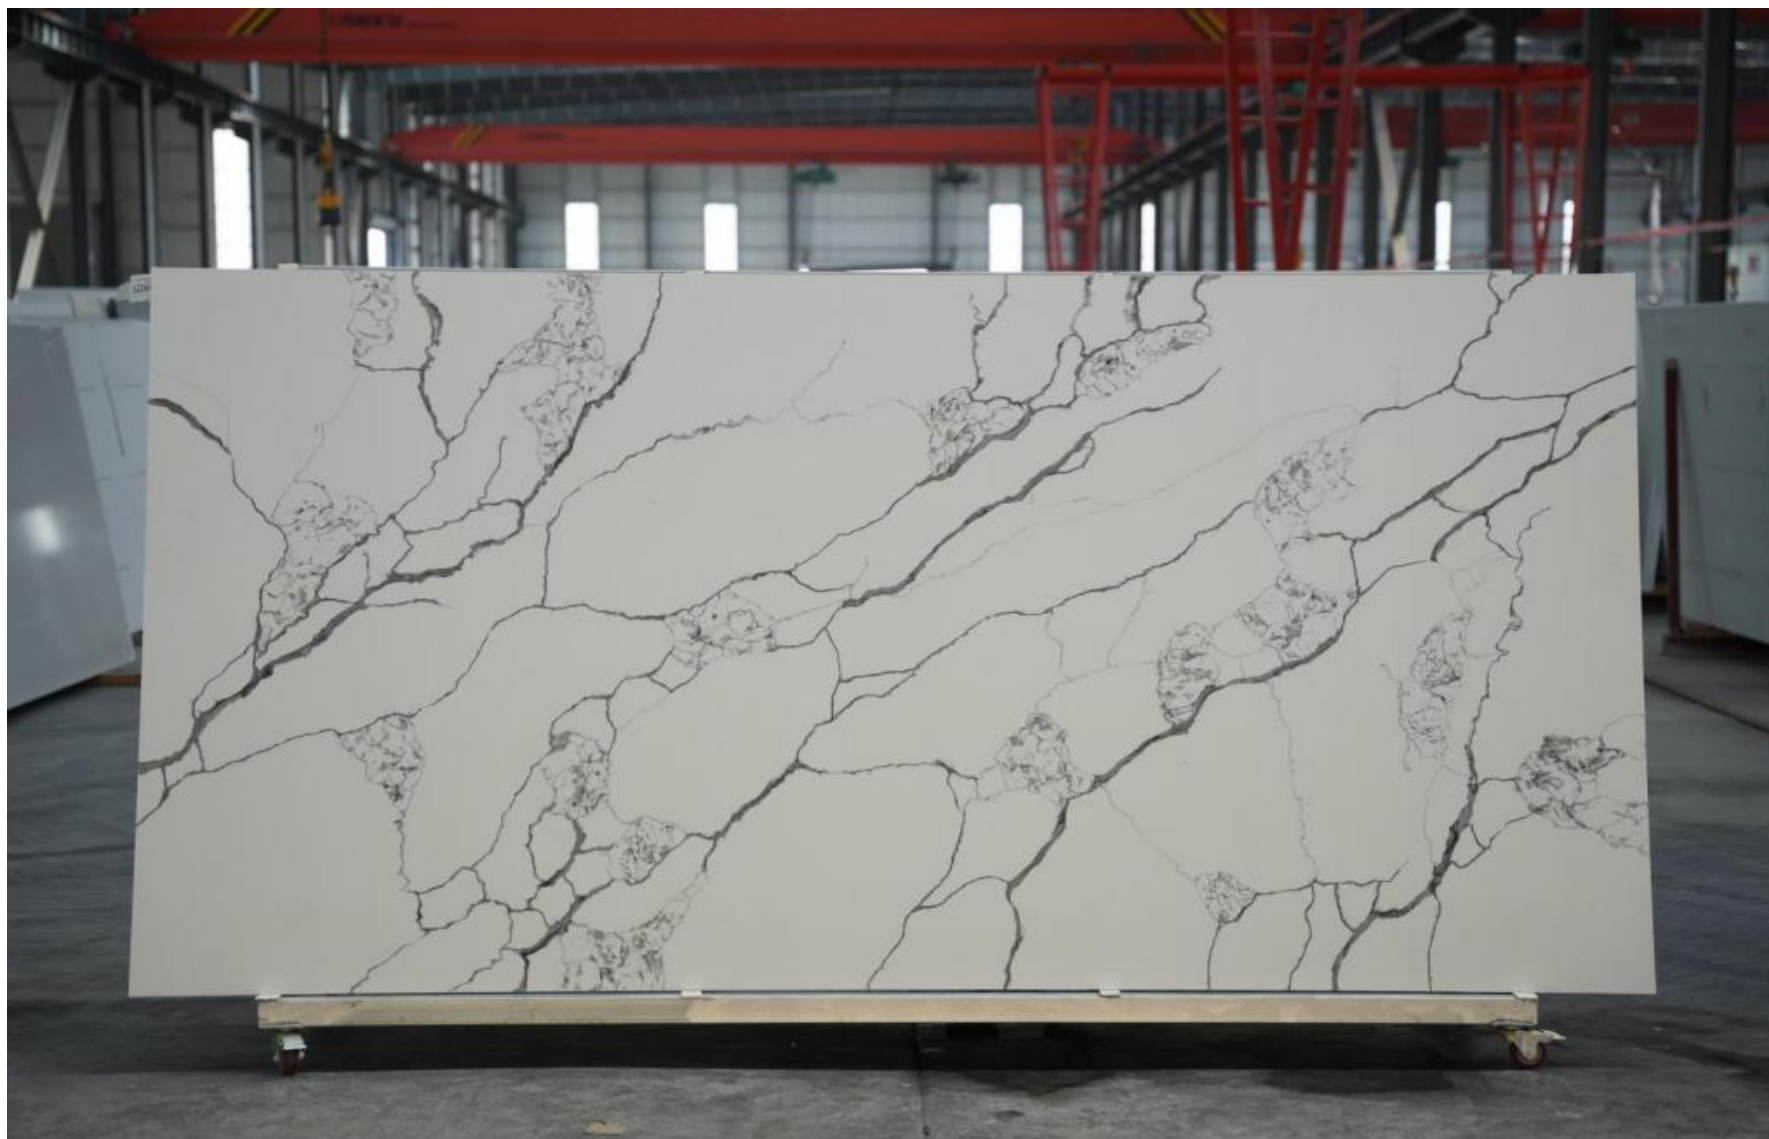

3 Calacatta A1802D